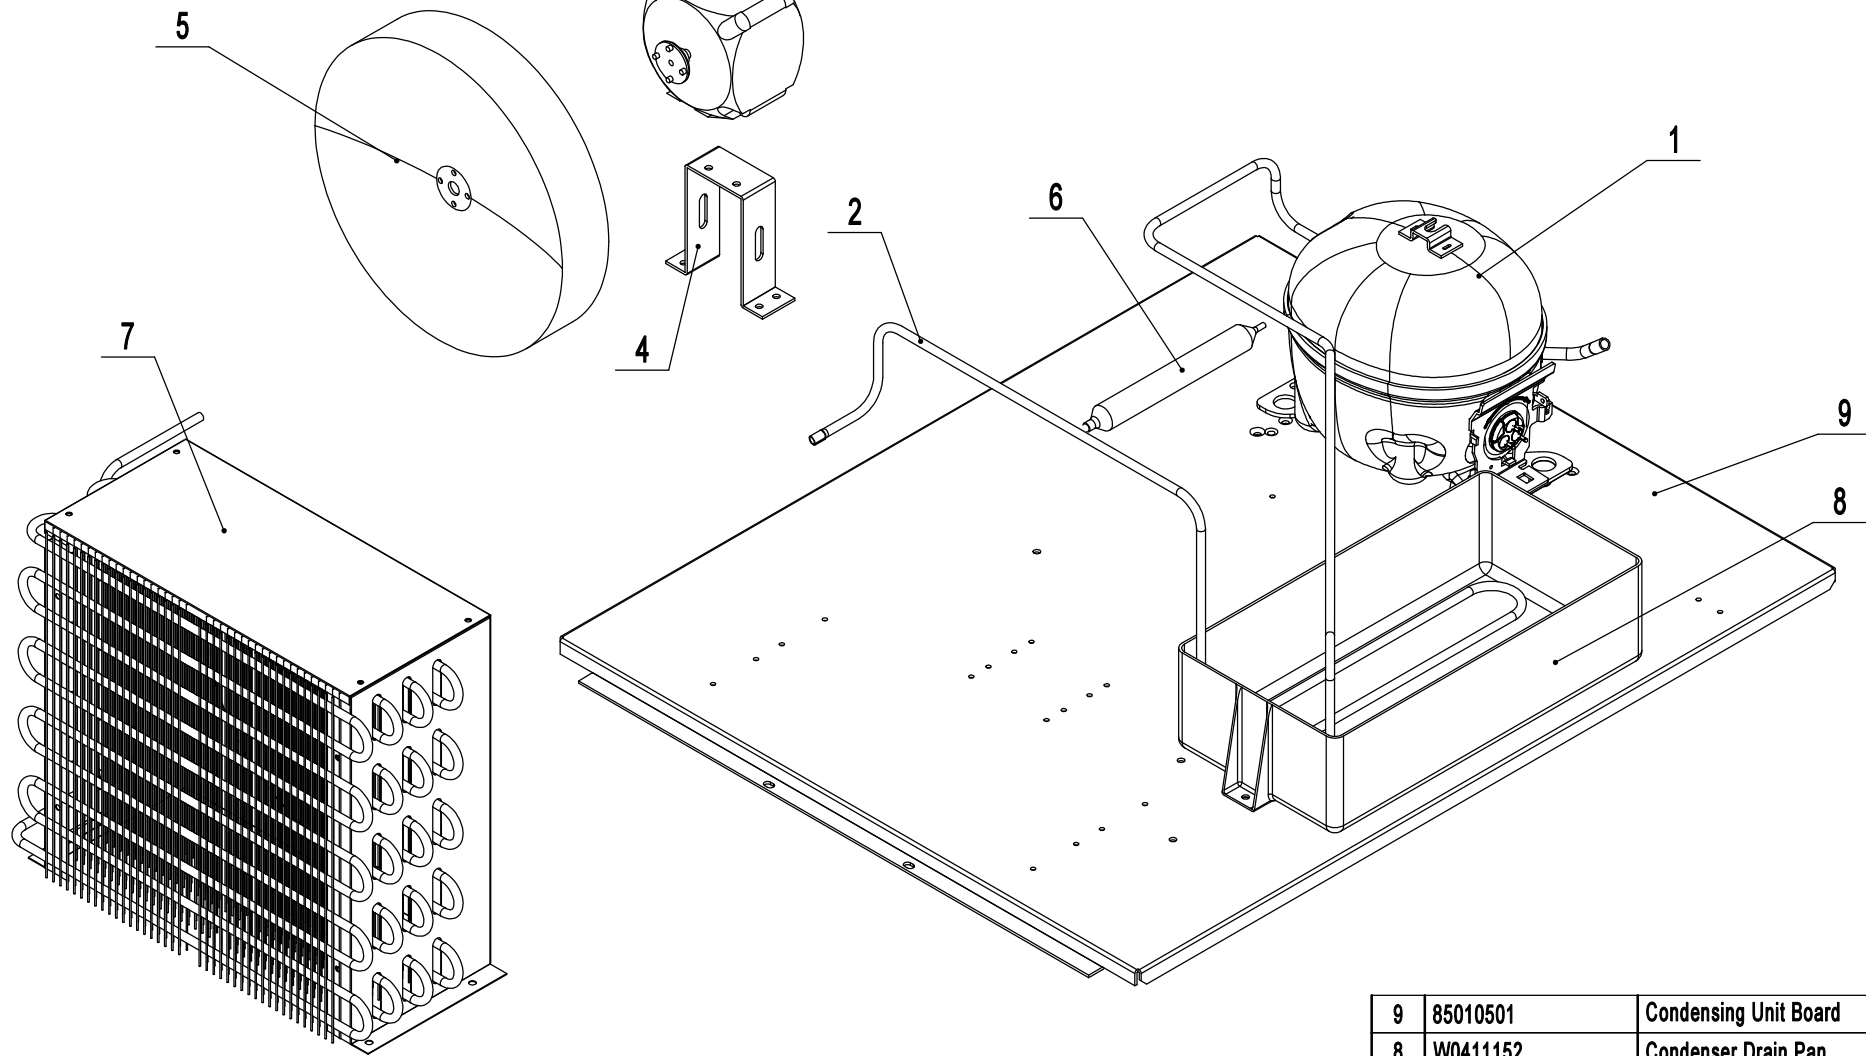

8505GR-SA

REV 09.2024

3	W0402393	Shelf, 24 1/2 x 21 1/2	3
2	66490313	Shelf Clip	12
1	80037410	Shelf Pilaster	4
No.	Part #	Part Name	Qty

8505GR-CCA

REV 09.2024

9	85010501	Condensing Unit Board	1
8	W0411152	Condenser Drain Pan	1
7	W0203072	Condenser	1
6	W0204101	Filter Drier	1
5	W0301061	Condenser Fan Blade	1
4	80061601	Condenser Fan Bracket	1
3	W0301905	Condenser Fan Motor	1
2	W0210536	Discharge Tube	1
1	W0201041	Compressor	1
No.	Part #	Part Name	Qty