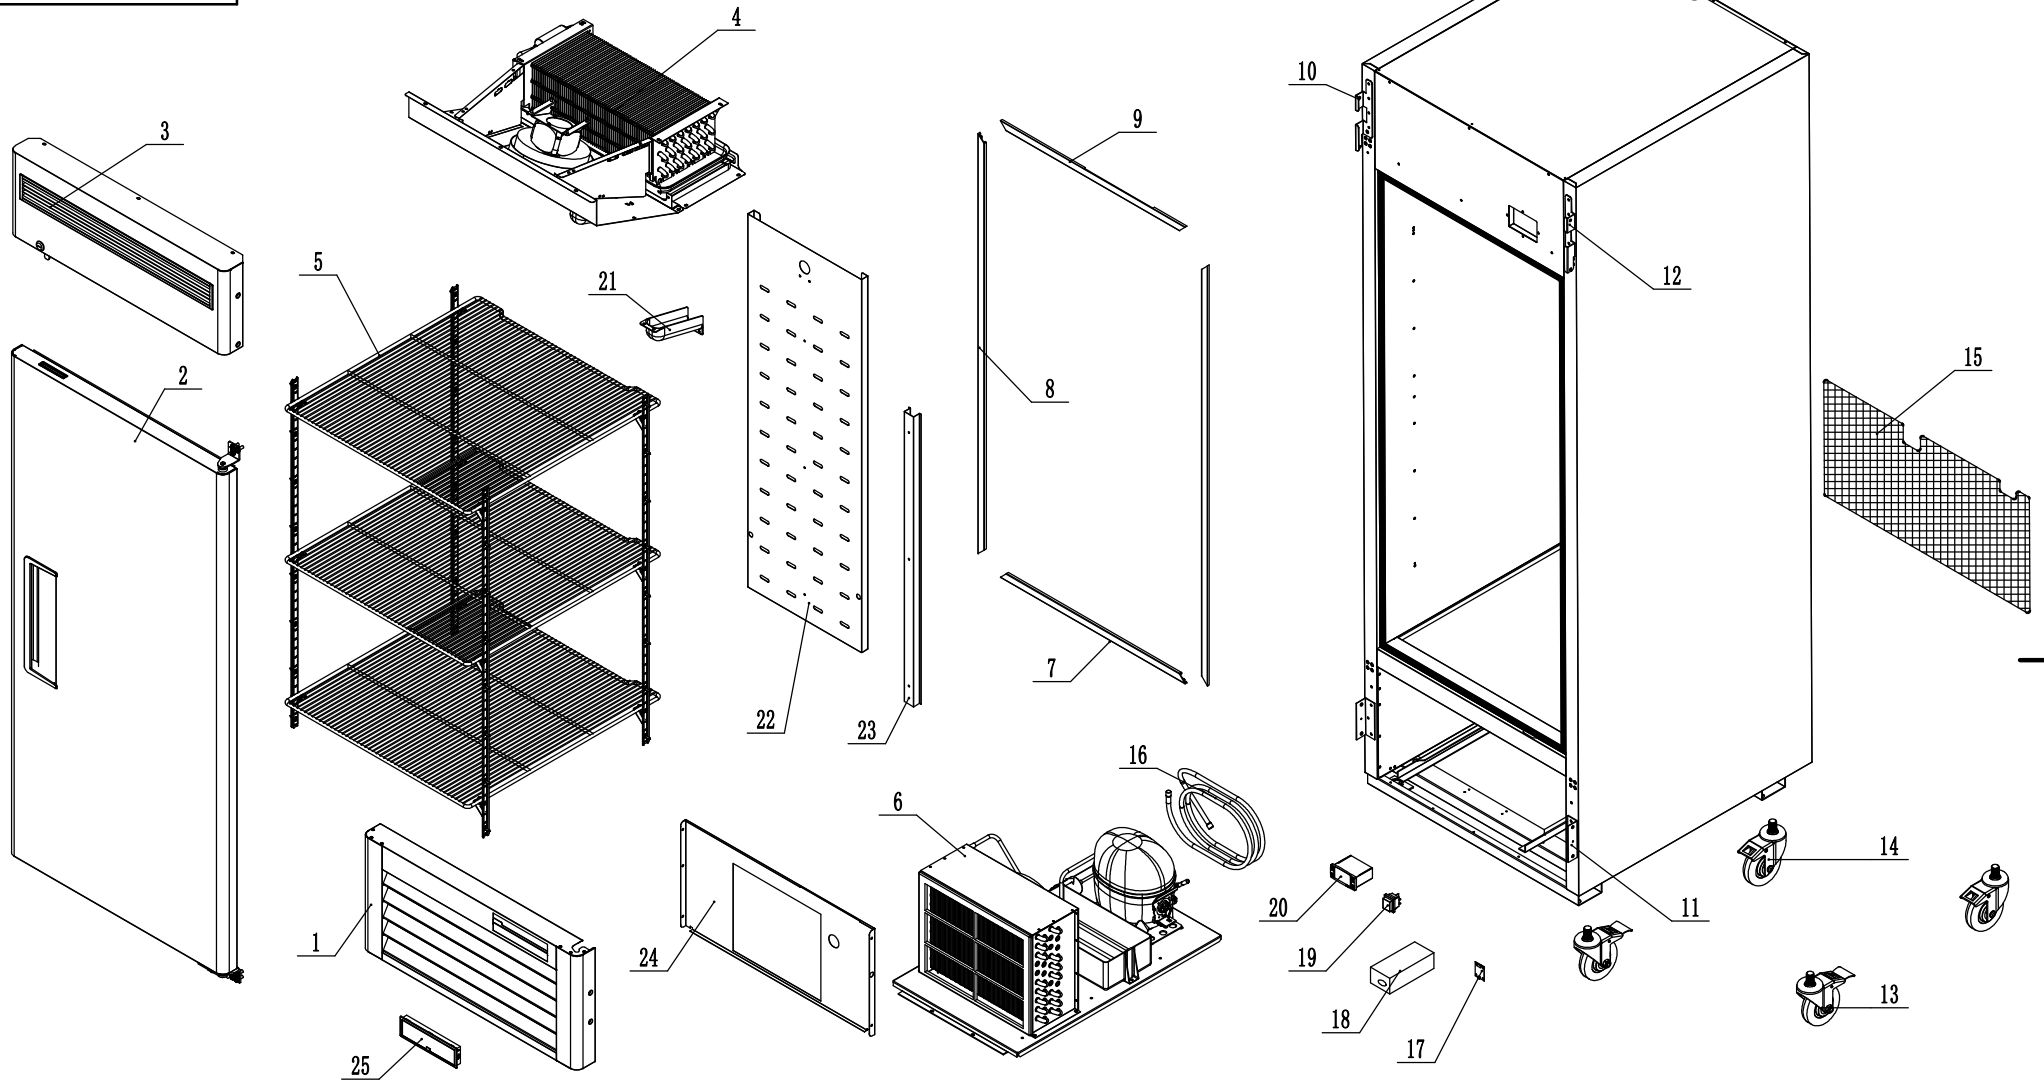

MBF8505GR

REV 09.2024

A

B

C

D

25	W0409882	Controller Cover	1
24	85011901	Unit Air Baffle	1
23	80011041	Air Deflector Bracket	1
22	80011042-430	Air Deflector	1
21	W0409081	Drain Pipe Cover	1
20	W0302186	Digital Controller	1
19	W0308019	Green Power Switch	1
18	W0399115	Power Supply/Transformer	1

17	W0399148	LED Control Board	1
16	W0210535	Suction Tube B	1
15	W0402273	Back Bottom Barrier	1
14	B0604413	4" M14 Stem Caster W/ Brake	2
13	B0604421	4" M14 Stem Caster W/O Brake	2
12	85041609	Right Top Panel Fastener	1
11	85041801	Bottom Panel Retainer	2
10	85041610	Left Top Panel Fastener	1
9	W0410455	Top&Bottom Frame Cover	1

No.	Part #	Part Name	Qty
8	W0410446	Left-Right Frame Cover	2
7	W0410456	Bottom Frame Cover	1
6	8505GR-CCA	Comp&Cond Assembly	1
5	8501GR-SA	Shelf Assembly	1
4	8505GR-EA	Evaporator Assembly	1
3	8501GR-MTPA	Top Panel Assembly	1
2	8501-MDA	Door Assembly	1
1	85010420	Bottom Panel	1

1

2

3

4

5

6

A

B

C

D