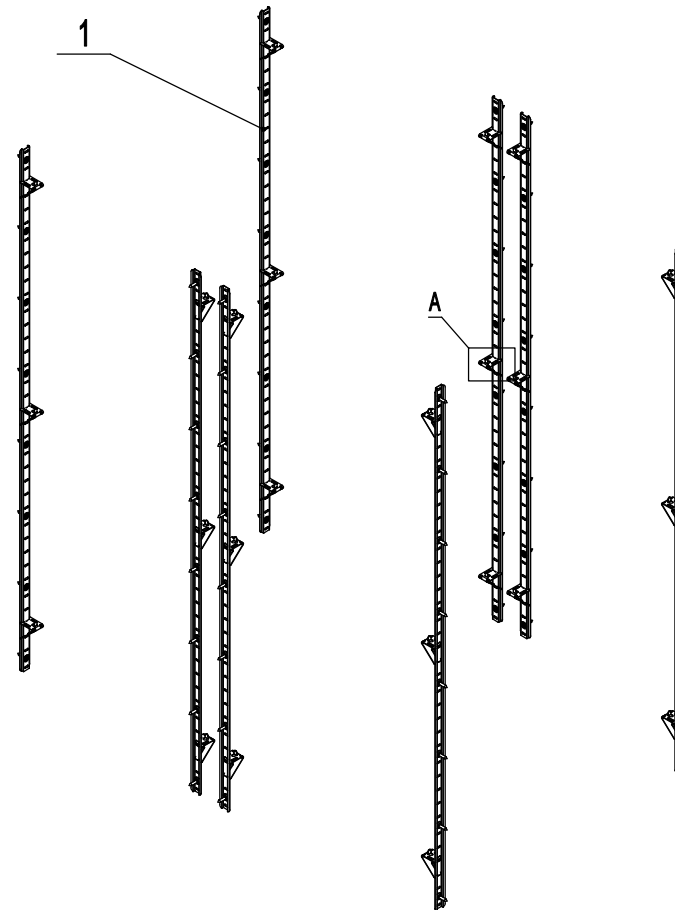

8506-SA

REV 09.2024

3	W0402197	Shelf, 16 1/2 x 24 5/8	6
2	66490313	Shelf Clip	24
1	80037410	Shelf Pilaster	8
No.	Part #	Part Name	Qty