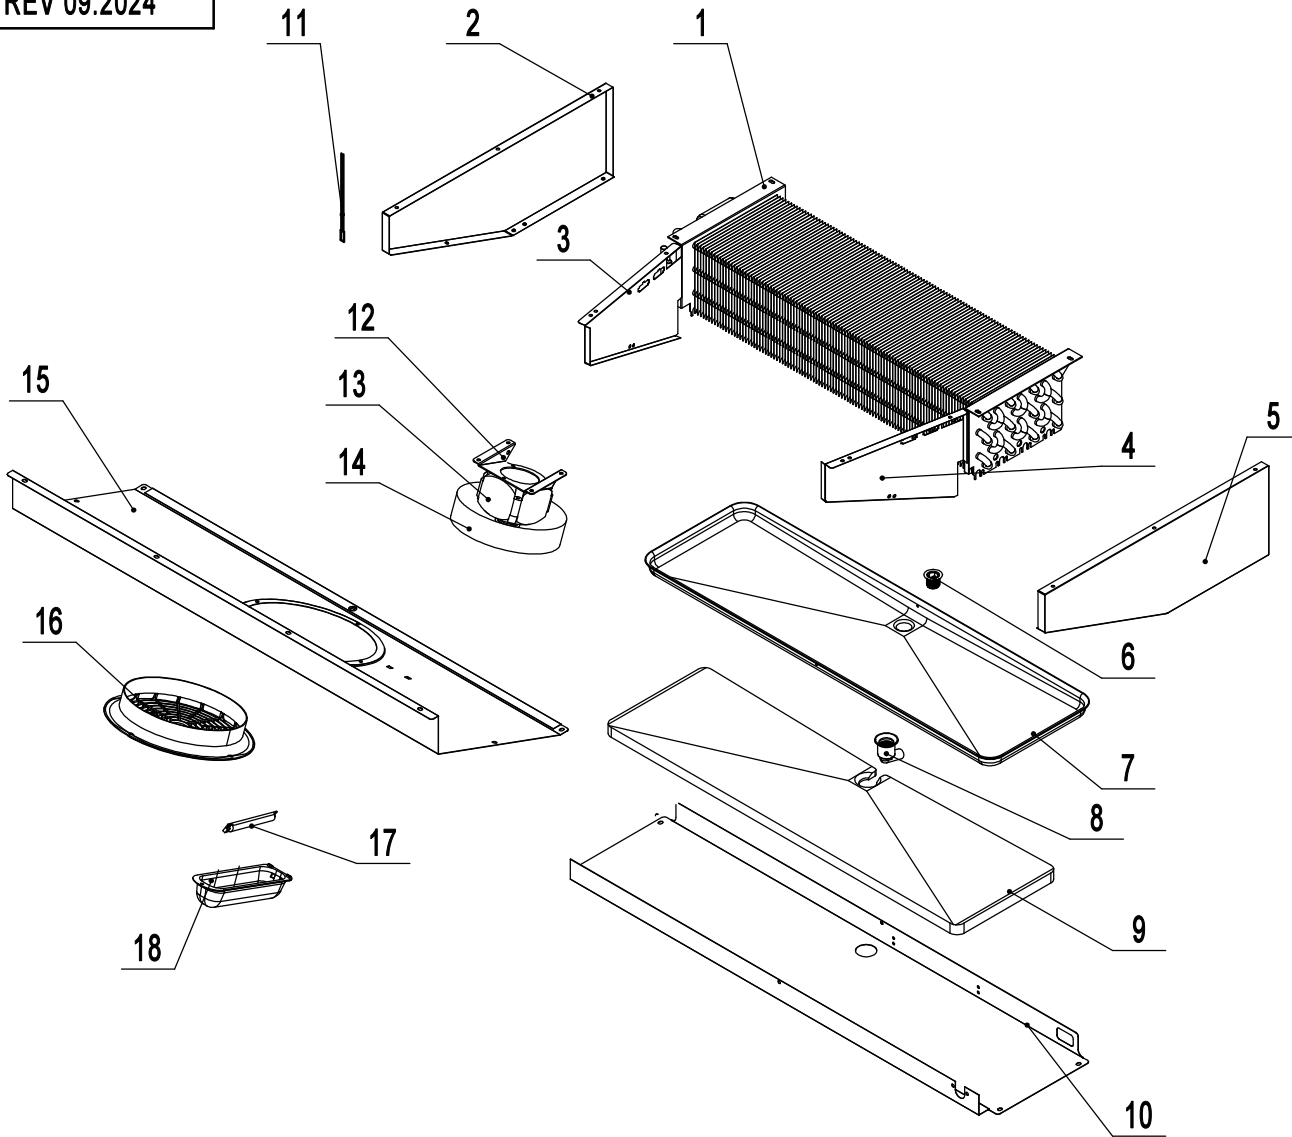

8506GR-EA

REV 09.2024

18	W0409863	Light Cover	1
17	W0304086	LED Light	1
16	W0409080	Evap Fan Shroud	1
15	85061202	Evap Front Cover	1
14	W0301059	Evap Fan Blade	1
13	W0301904	Evap Fan Motor	1
12	80021501	Evap Fan Bracket	1
11	W0302316	Room Temp White Probe	1
10	85021201	Drain Pan Cover	1
9	W0803014	Drain Pan Foam	1
8	W0409858	Evap Drain Pan Connector Elbow	1
7	85022001	Evap Drain Pan	1
6	W0409859	Evap Drain Pan Screw Connector	1
5	80021207	Evap Right Baffle	1
4	80021204	Right Evap Air Baffle	1
3	80021203	Left Evap Air Baffle	1
2	80021206	Left Evap Baffle	1
1	W0202127	Evaporator	1
No.	Part #	Part Name	Qty