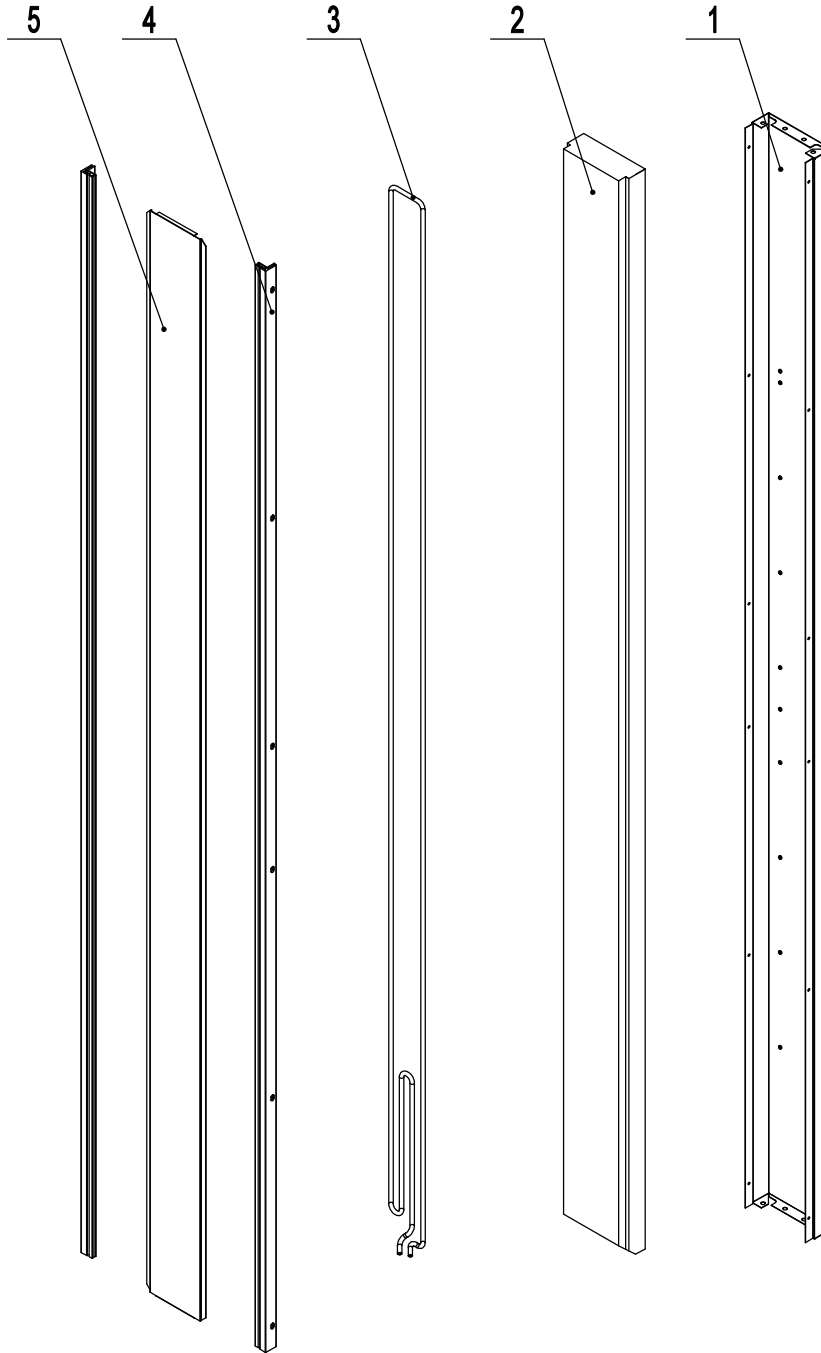

8506-MA

REV 09.2024

5	85041111-430	Mullion Front Cover	1
4	W0410976	Mullion Plastic Connector	2
3	W0310110	Mullion Heater Pipe	1
2	W0499086	Mullion Foam	1
1	85041110-430	Mullion Back Cover	1
No.	Part #	Part Name	Qty