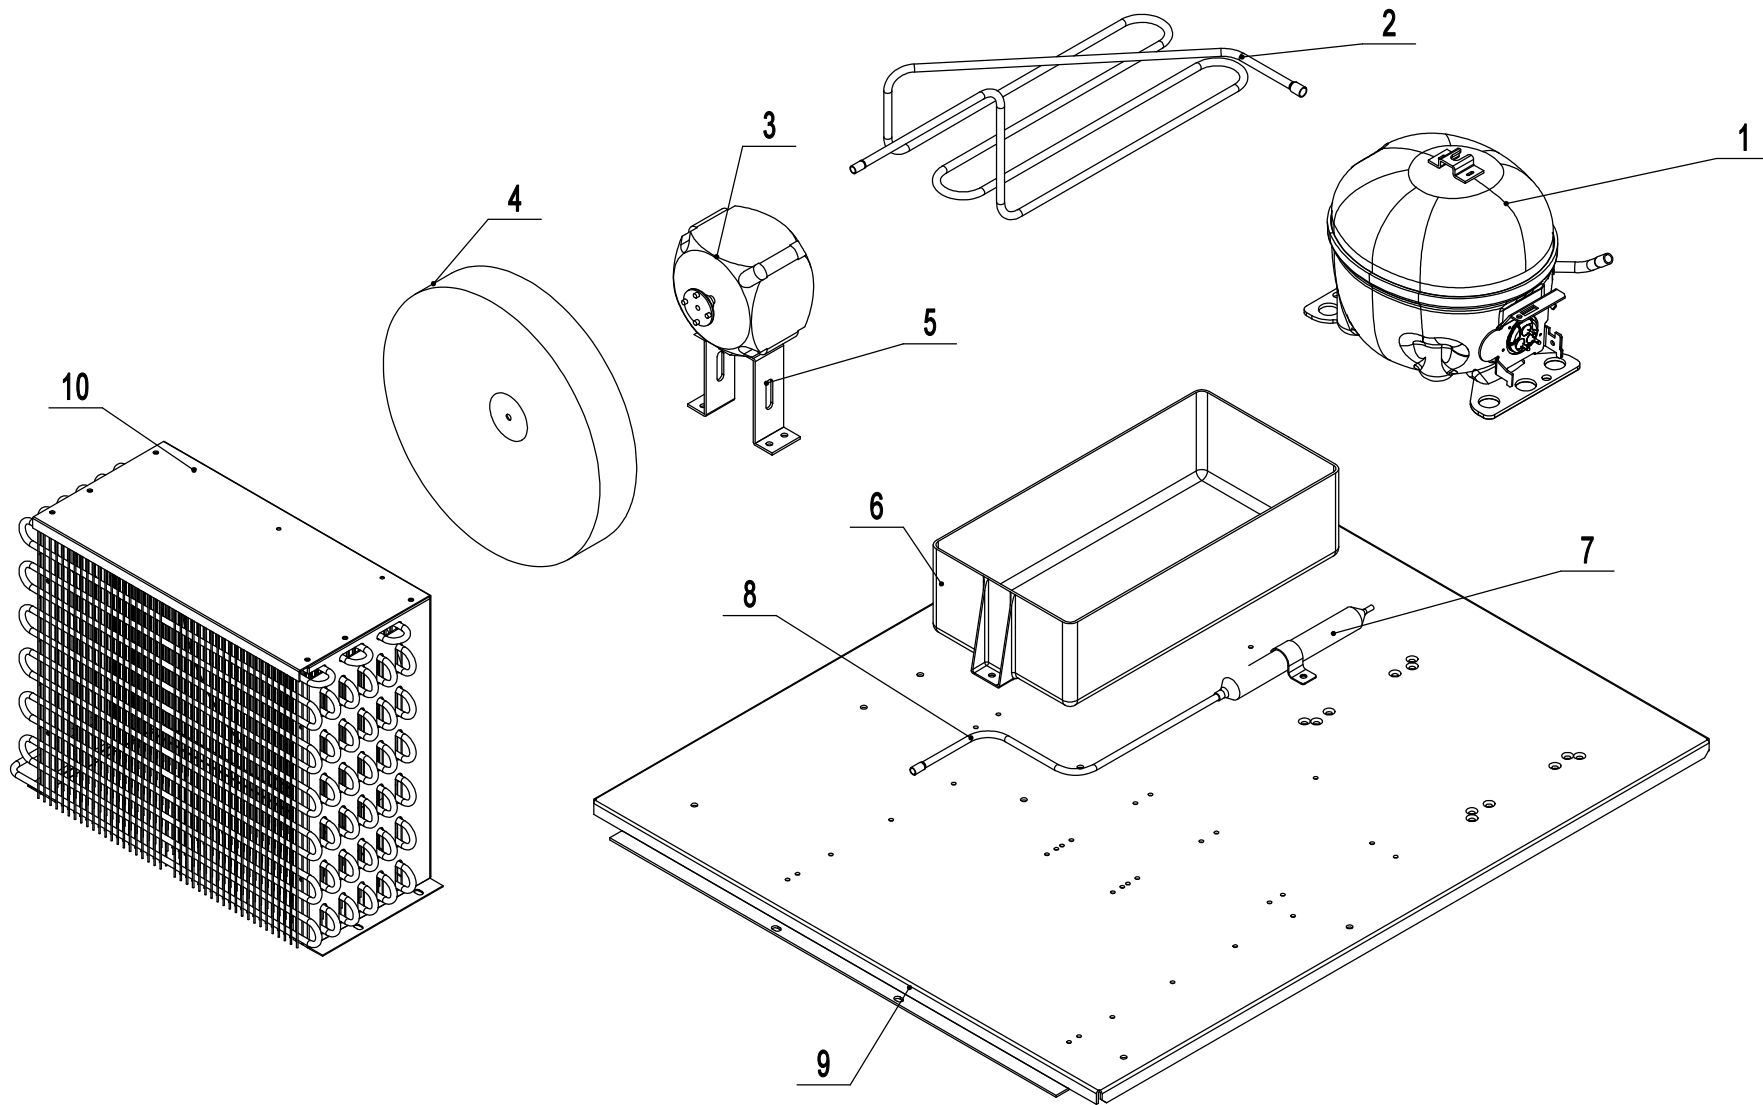

8506-SA

REV 09.2024

3	W0402197	Shelf, 16 1/2 x 24 5/8	6
2	66490313	Shelf Clip	24
1	80037410	Shelf Pilaster	8
No.	Part #	Part Name	Qty

8506GR-CCA

REV 09.2024

10	W0203074	Condenser	1
9	85031804	Condensing Unit Board	1
8	W0210541	Discharge Tube To Tee	1
7	W0204101	Filter Drier	1
6	W0411152	Condenser Drain Pan	1