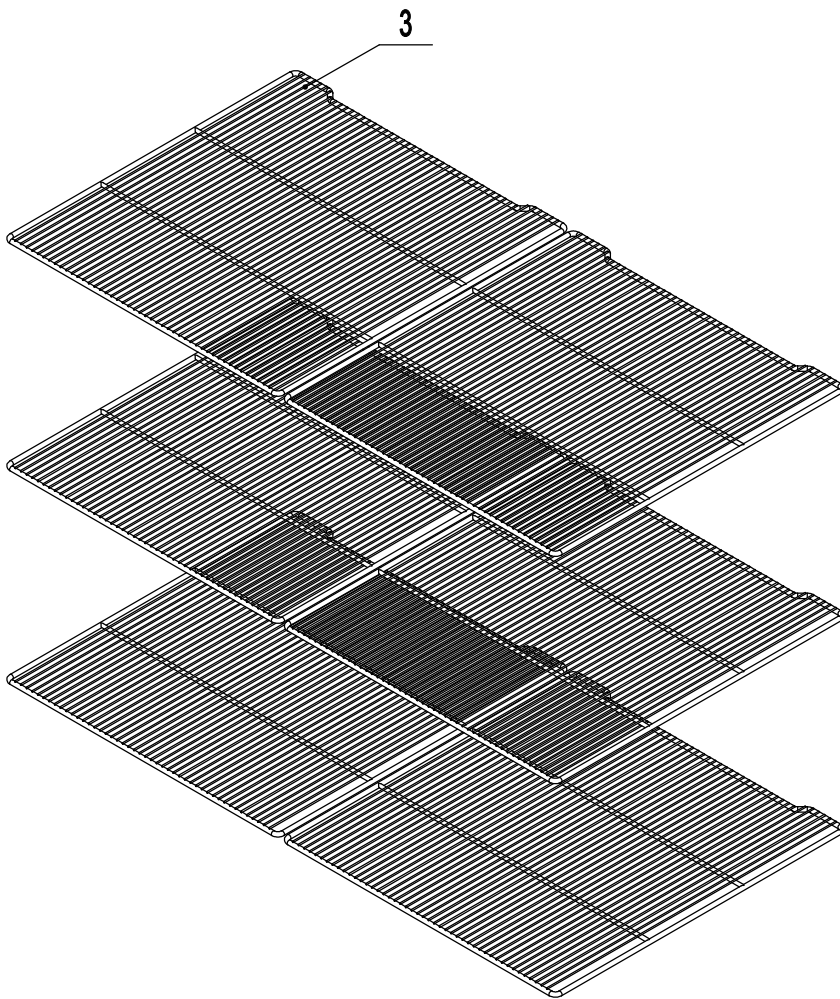

8507GR-SA

REV 09.2024

3	W0402387	Shelf, 24 1/2 x 24 1/4	6
2	66490313	Shelf Clip	24
1	80037410	Shelf Pilaster	8
No.	Part #	Part Name	Qty