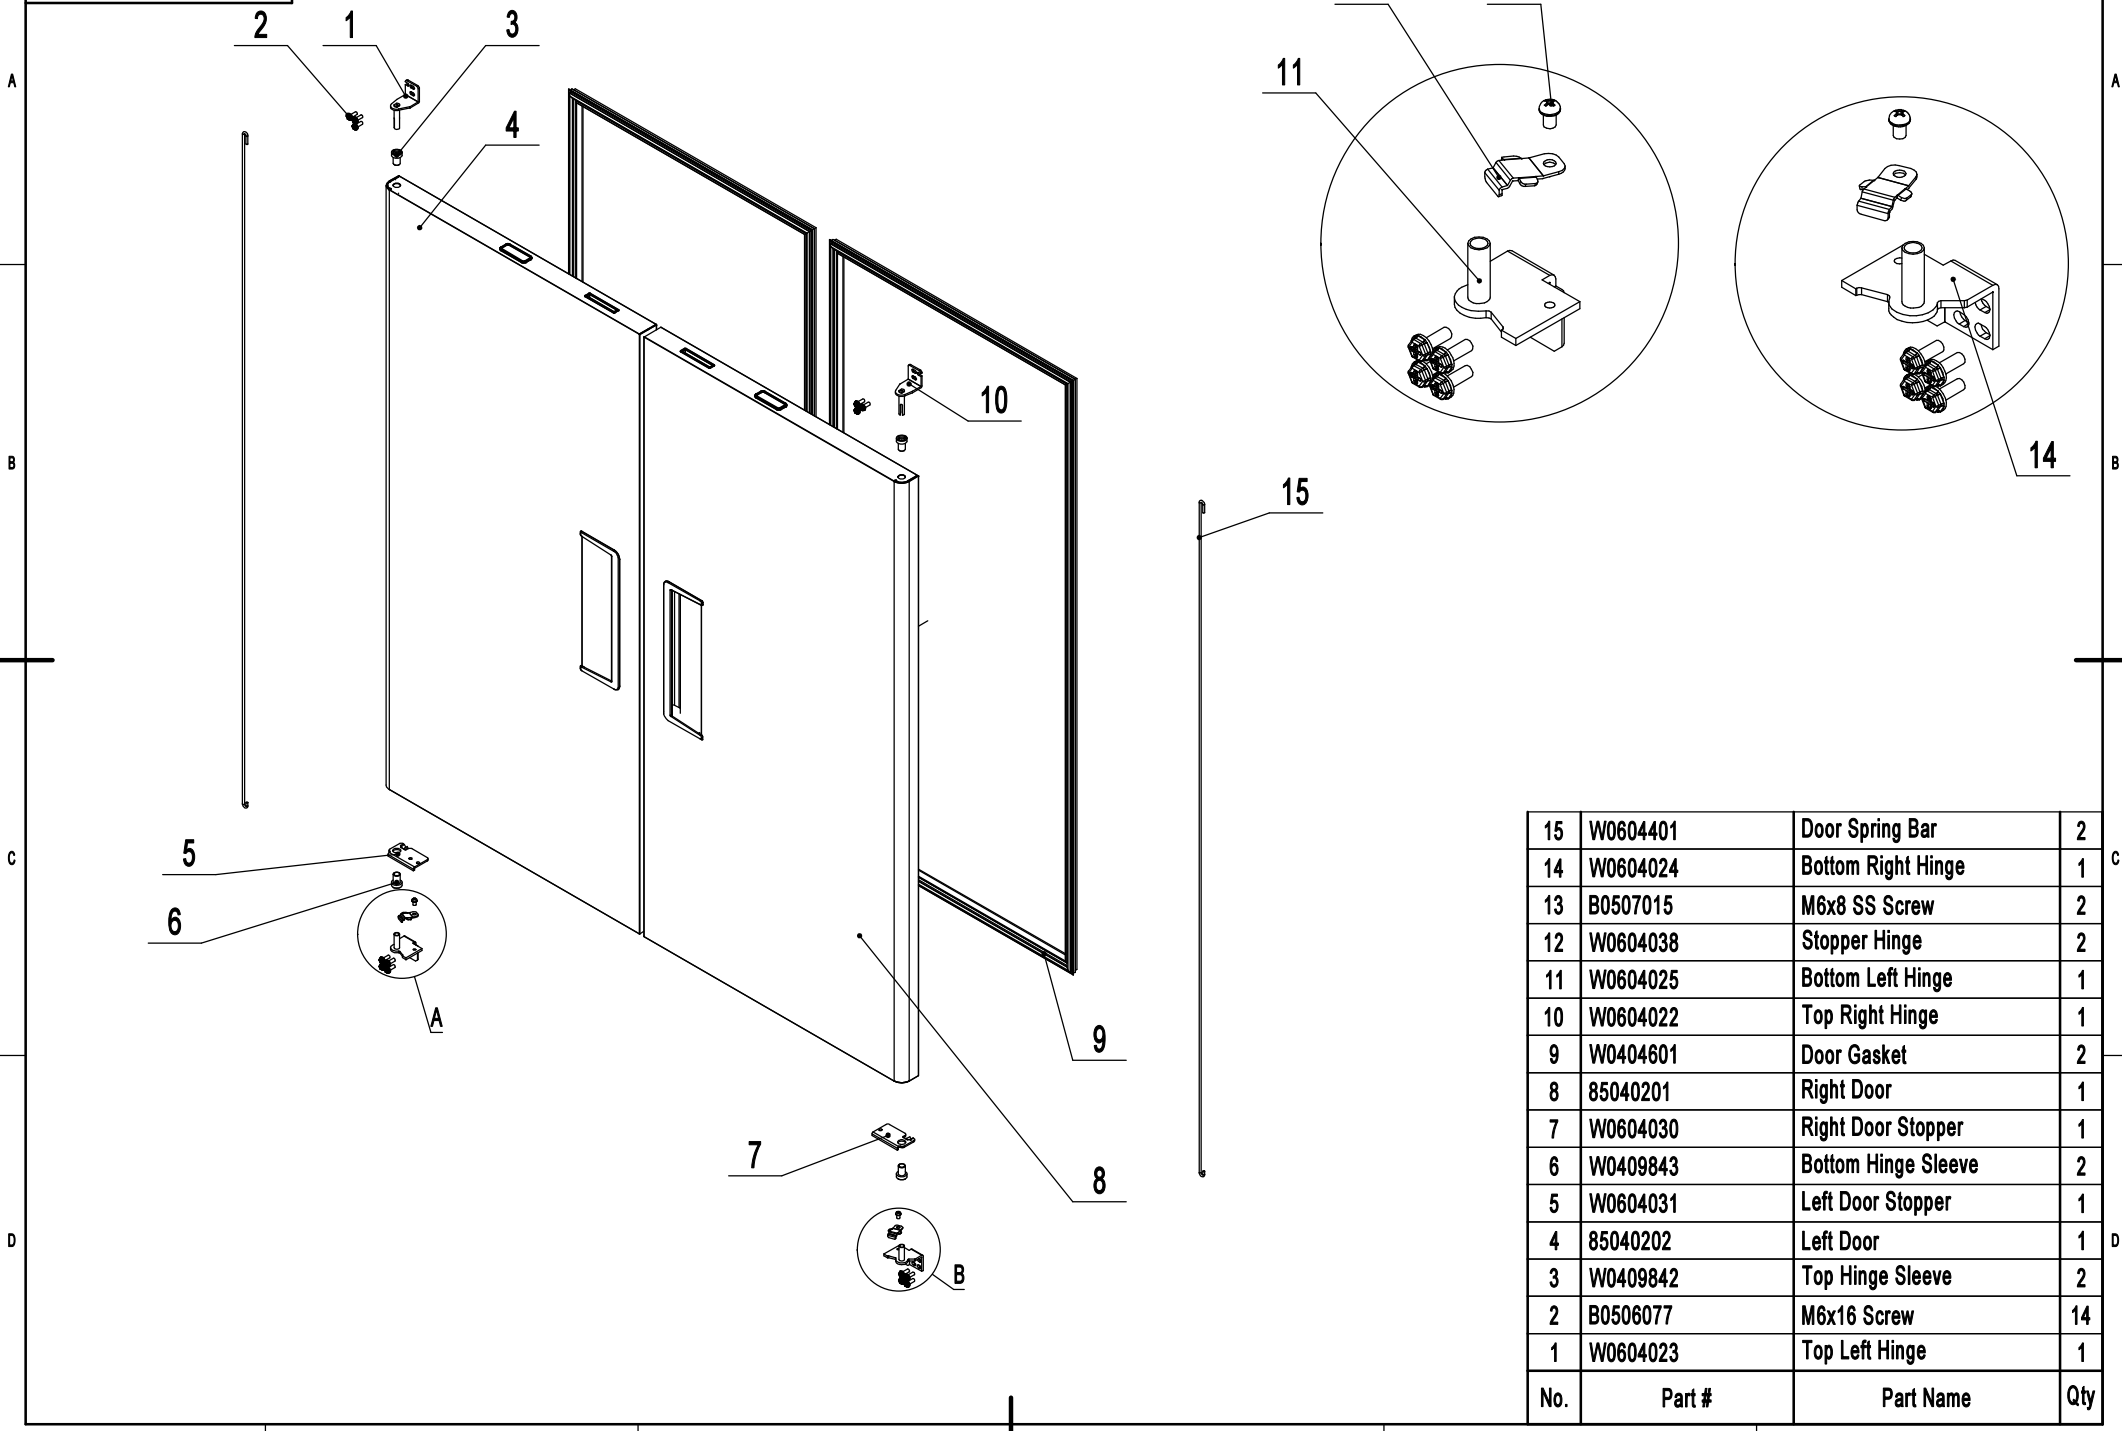

8507-MDA

REV 09.2024

15	W0604401	Door Spring Bar	2
14	W0604024	Bottom Right Hinge	1
13	B0507015	M6x8 SS Screw	2
12	W0604038	Stopper Hinge	2
11	W0604025	Bottom Left Hinge	1
10	W0604022	Top Right Hinge	1
9	W0404601	Door Gasket	2
8	85040201	Right Door	1
7	W0604030	Right Door Stopper	1
6	W0409843	Bottom Hinge Sleeve	2
5	W0604031	Left Door Stopper	1
4	85040202	Left Door	1
3	W0409842	Top Hinge Sleeve	2
2	B0506077	M6x16 Screw	14
1	W0604023	Top Left Hinge	1
No.	Part #	Part Name	Qty