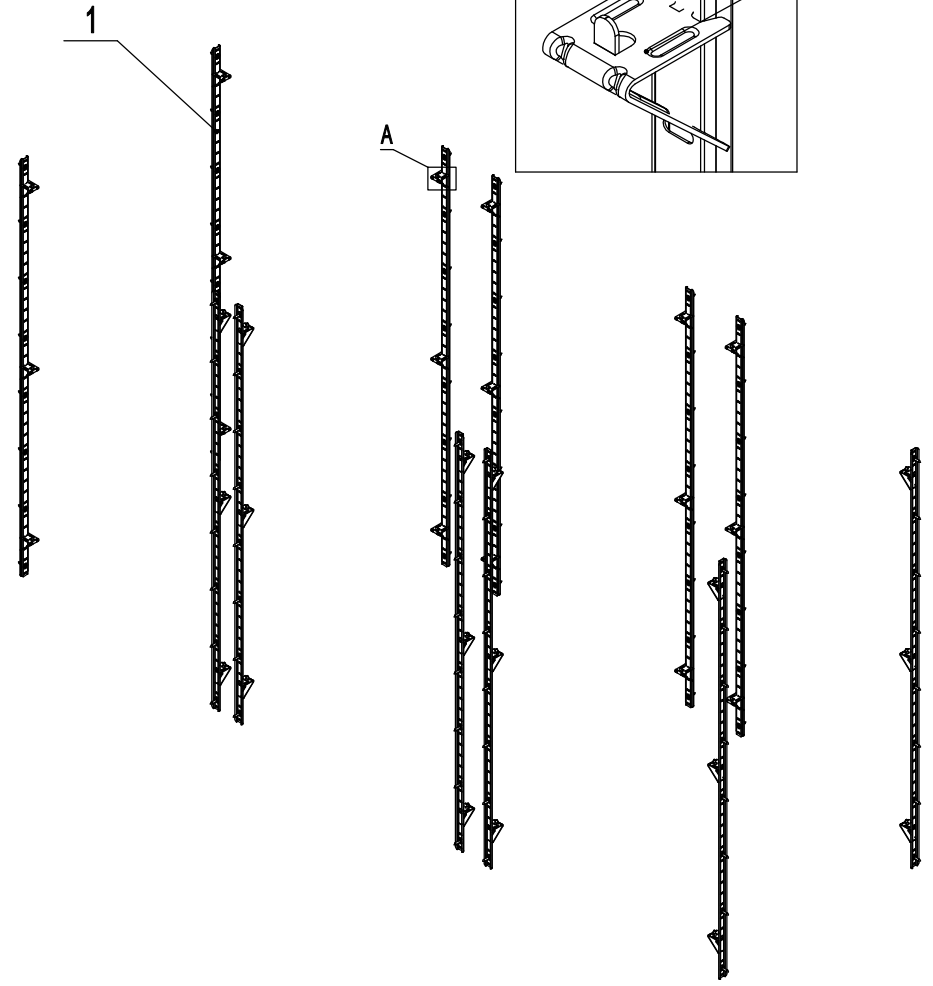

8508GR-SA

REV 09.2024

4	W0402388	Shelf(Mid), 24 1/2 x 27 1/2	3
3	W0402387	Shelf, 24 1/2 x 24 1/4	6
2	66490313	Shelf Clip	36
1	80037410	Shelf Pilaster	12
No.	Part #	Part Name	Qty