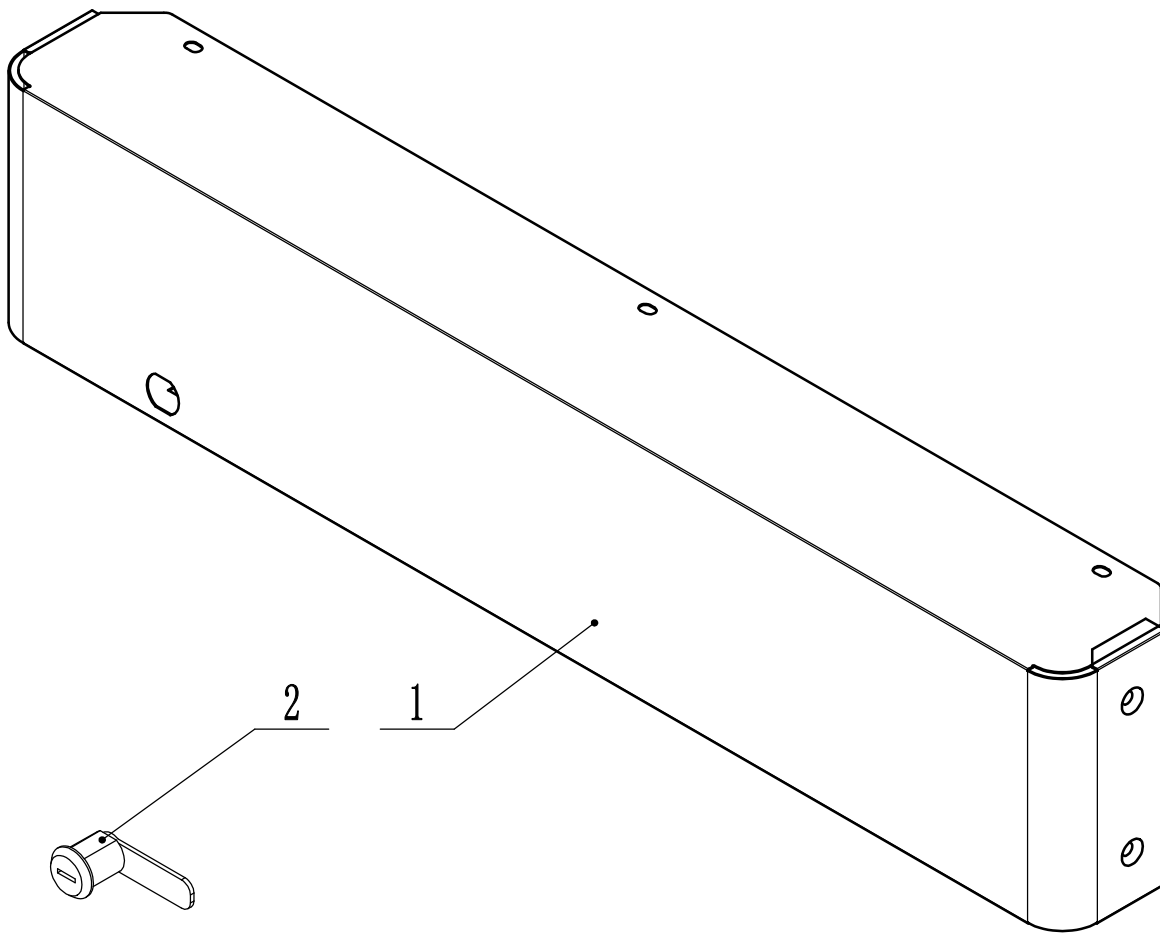

8519GR-MTPA

REV 09.2024

3	W0409161	Grey Panel Magnetic Switch	1
2	W0604007	Lock & Key	1
1	87181417-430	Top Panel	1
No.	Part #	Part Name	Qty