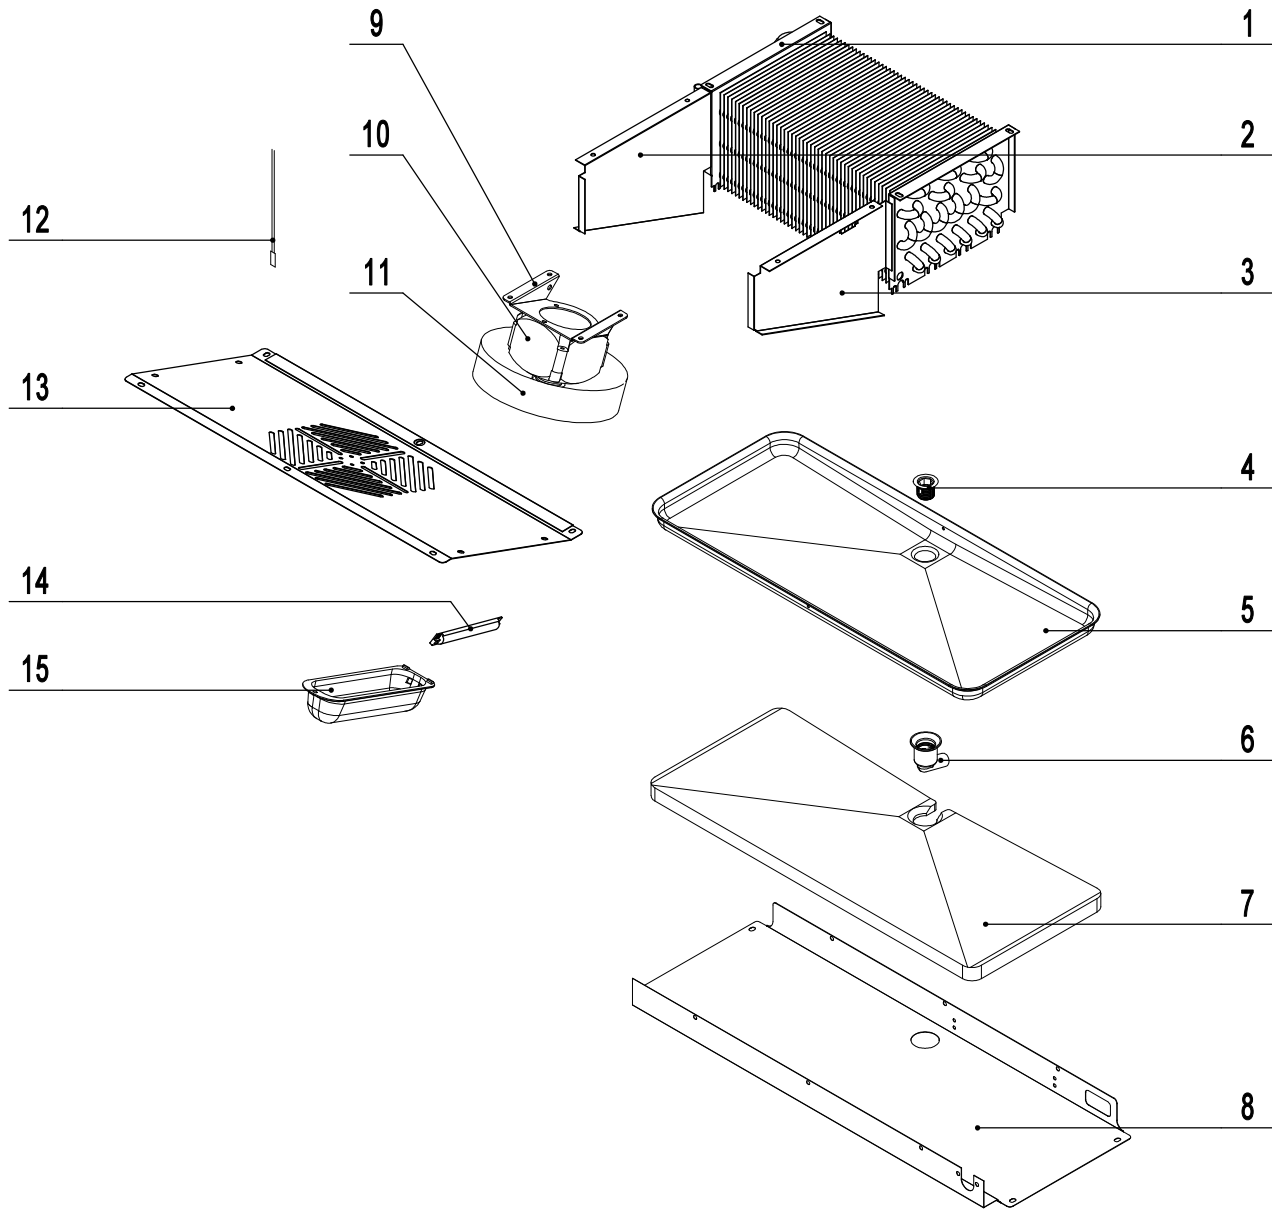

8519-MDA

REV 09.2024

11	B0506077	M6x16 Screw	7
10	W0604024	Bottom Right Hinge	1
9	B0507015	M6x8 SS Screw	1
8	W0604038	Stopper Hinge	1
7	W0604962	Door Spring Bar	1
6	W0409843	Bottom Hinge Sleeve	1
5	W0604030	Door Stopper(Right)	1
4	85190218	Right Door	1
3	W0404607	Door Gasket	1
2	W0409842	Top Hinge Sleeve	1
1	W0604022	Top Right Hinge	1
No.	Part #	Part Name	Qty

8519GR-MTPA

REV 09.2024

3	W0409161	Grey Panel Magnetic Switch	1
2	W0604007	Lock & Key	1
1	87181417-430	Top Panel	1
No.	Part #	Part Name	Qty

8519GR-EA

REV 09.2024

15	W0409863	Light Cover	1
14	W0304086	LED Light	1
13	85181202-430	Evap Front Cover	1
12	W0302316	Room Temp White Probe	1
11	W0301059	Evap Fan Blade	1
10	W0301904	Evap Fan Motor	1
9	80021501	Evap Fan Bracket	1
8	8718120101	Drain Pan Cover	1
7	W0803015	Drain Pan Foam	1
6	W0409858	Evap Drain Pan Connector Elbow	1
5	11452001	Evap Drain Pan	1
4	W0409859	Evap Drain Pan Screw Connector	1
3	8718120601	Evap Right Baffle	1
2	87181205	Evap Left Baffle	1
1	W0202114	Evaporator	1
No.	Part #	Part Name	Qty