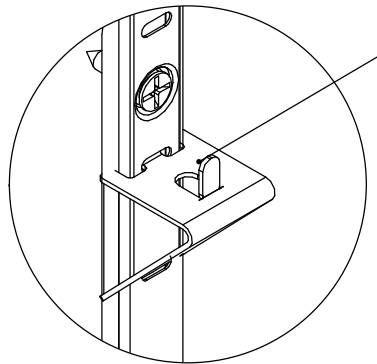

8519-SA

REV 09.2024

3	W0402316	Shelf, 17 1/4" x19 7/8"	3
2	66490313	Shelf Clip	12
1	11457406	Shelf Pilaster	4
No.	Part #	Part Name	Qty