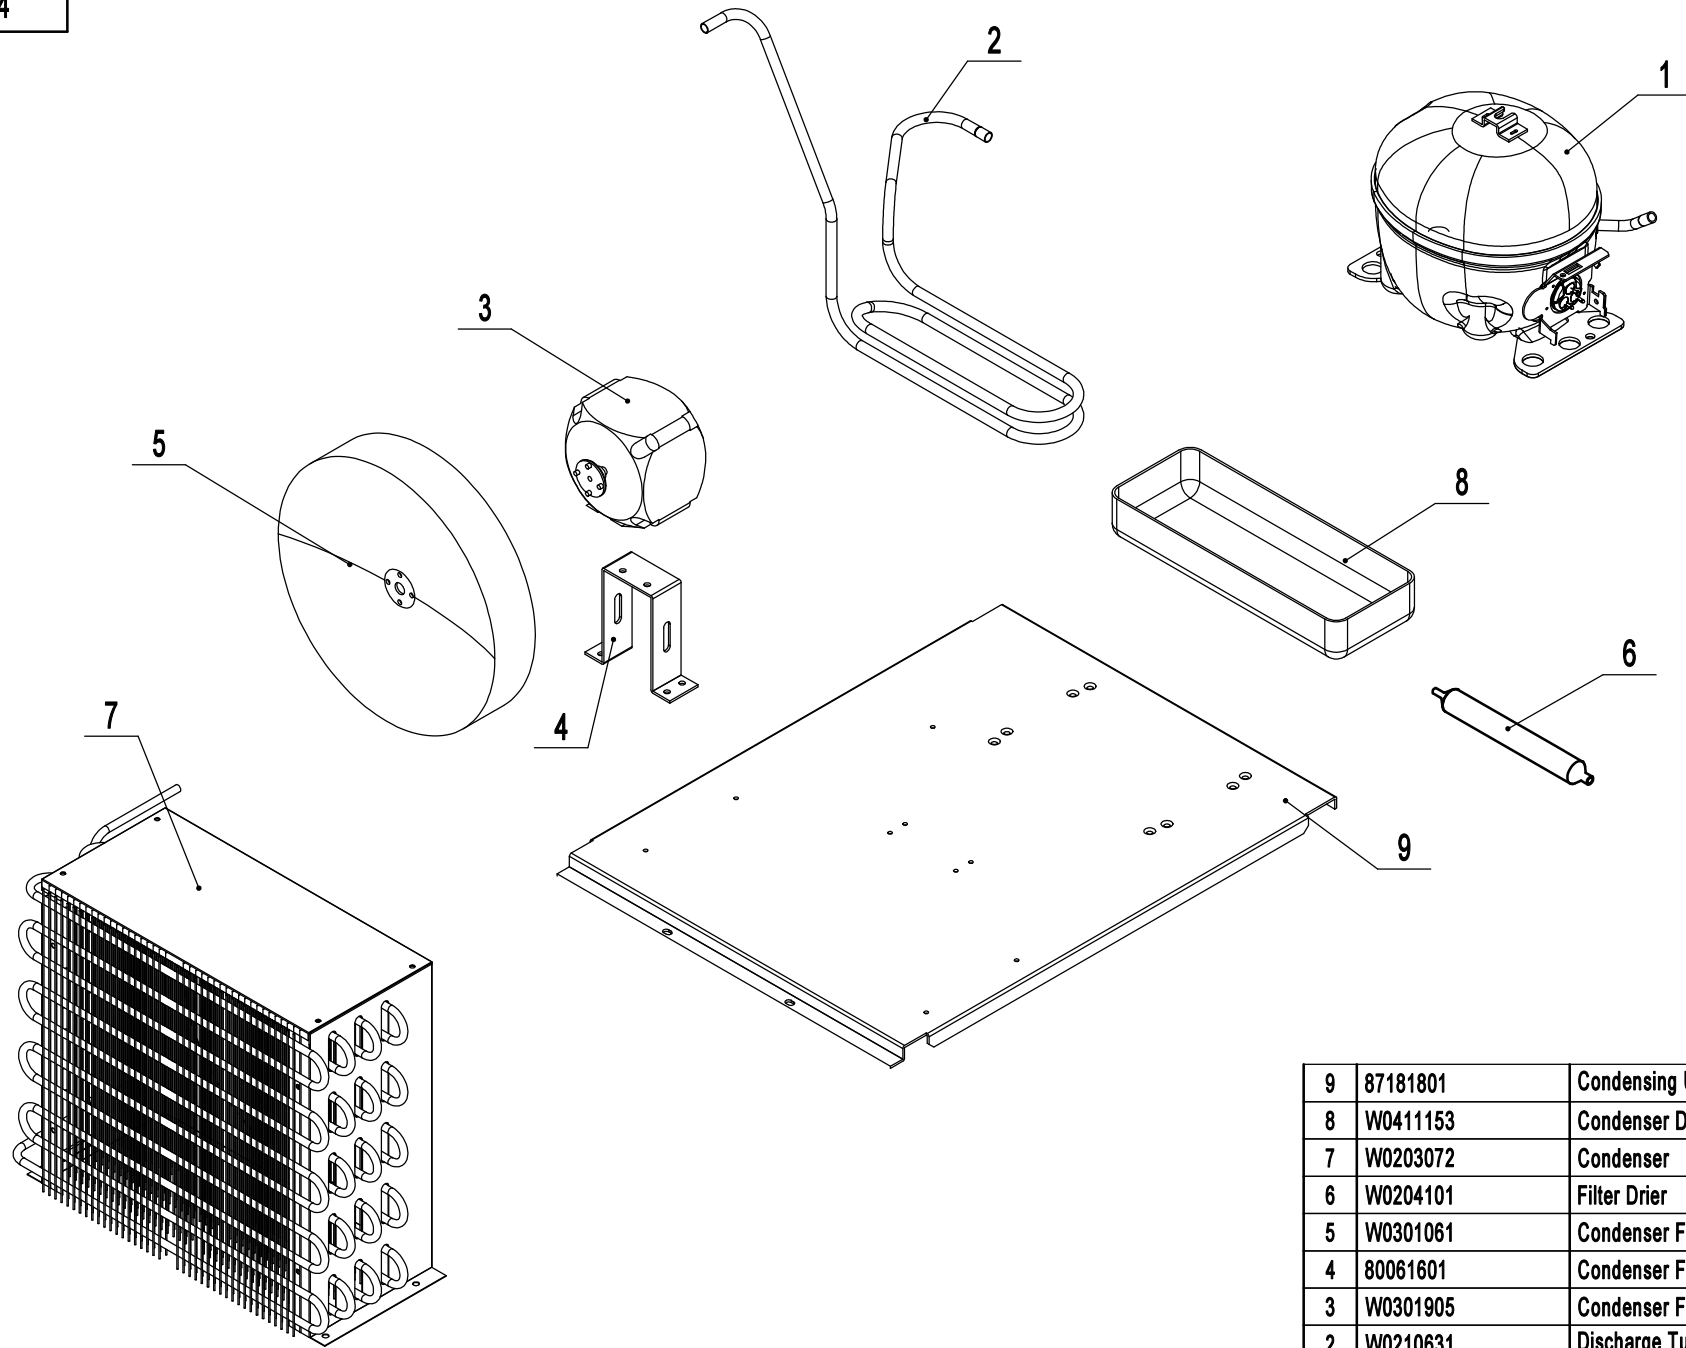

8519GR-MTPA

REV 09.2024

3	W0409161	Grey Panel Magnetic Switch	1
2	W0604007	Lock & Key	1
1	87181417-430	Top Panel	1
No.	Part #	Part Name	Qty

8519GR-EA

REV 09.2024

15	W0409863	Light Cover	1
14	W0304086	LED Light	1
13	85181202-430	Evap Front Cover	1
12	W0302316	Room Temp White Probe	1
11	W0301059	Evap Fan Blade	1
10	W0301904	Evap Fan Motor	1
9	80021501	Evap Fan Bracket	1
8	8718120101	Drain Pan Cover	1
7	W0803015	Drain Pan Foam	1
6	W0409858	Evap Drain Pan Connector Elbow	1
5	11452001	Evap Drain Pan	1
4	W0409859	Evap Drain Pan Screw Connector	1
3	8718120601	Evap Right Baffle	1
2	87181205	Evap Left Baffle	1
1	W0202114	Evaporator	1
No.	Part #	Part Name	Qty

8519-SA

REV 09.2024

3	W0402316	Shelf, 17 1/4" x19 7/8"	3
2	66490313	Shelf Clip	12
1	11457406	Shelf Pilaster	4
No.	Part #	Part Name	Qty

8519GR-CCA

REV 09.2024

9	87181801	Condensing Unit Board	1
8	W0411153	Condenser Drain Pan	1
7	W0203072	Condenser	1
6	W0204101	Filter Drier	1
5	W0301061	Condenser Fan Blade	1
4	80061601	Condenser Fan Bracket	1
3	W0301905	Condenser Fan Motor	1
2	W0210631	Discharge Tube	1
1	W0201041	Compressor	1
No.	Part #	Part Name	Qty