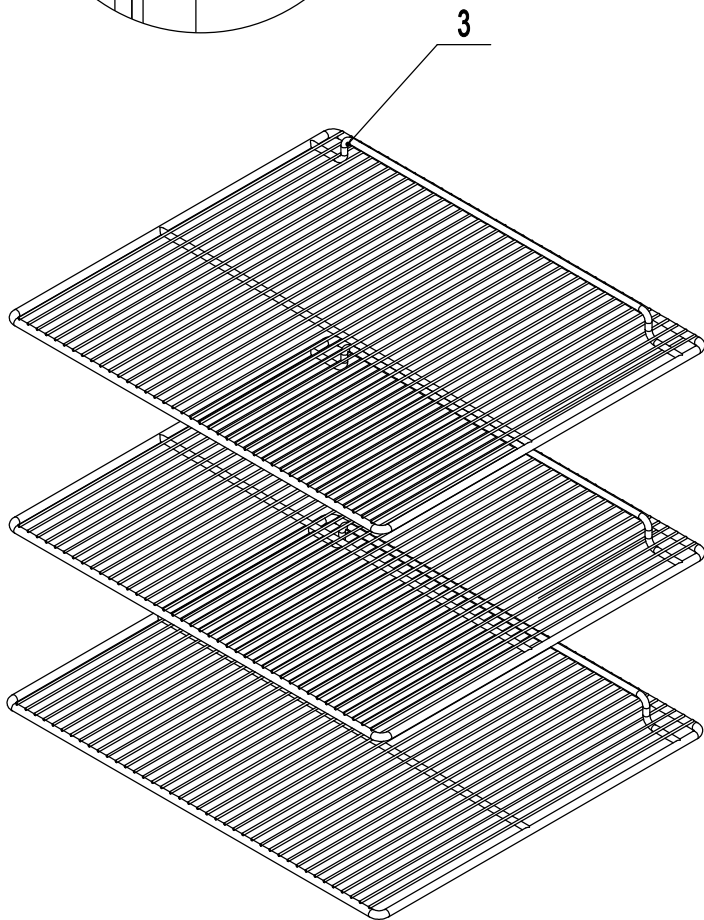

8519-SA

REV 09.2024

3	W0402316	Shelf, 17 1/4" x19 7/8"	3
2	66490313	Shelf Clip	12
1	11457406	Shelf Pilaster	4
No.	Part #	Part Name	Qty