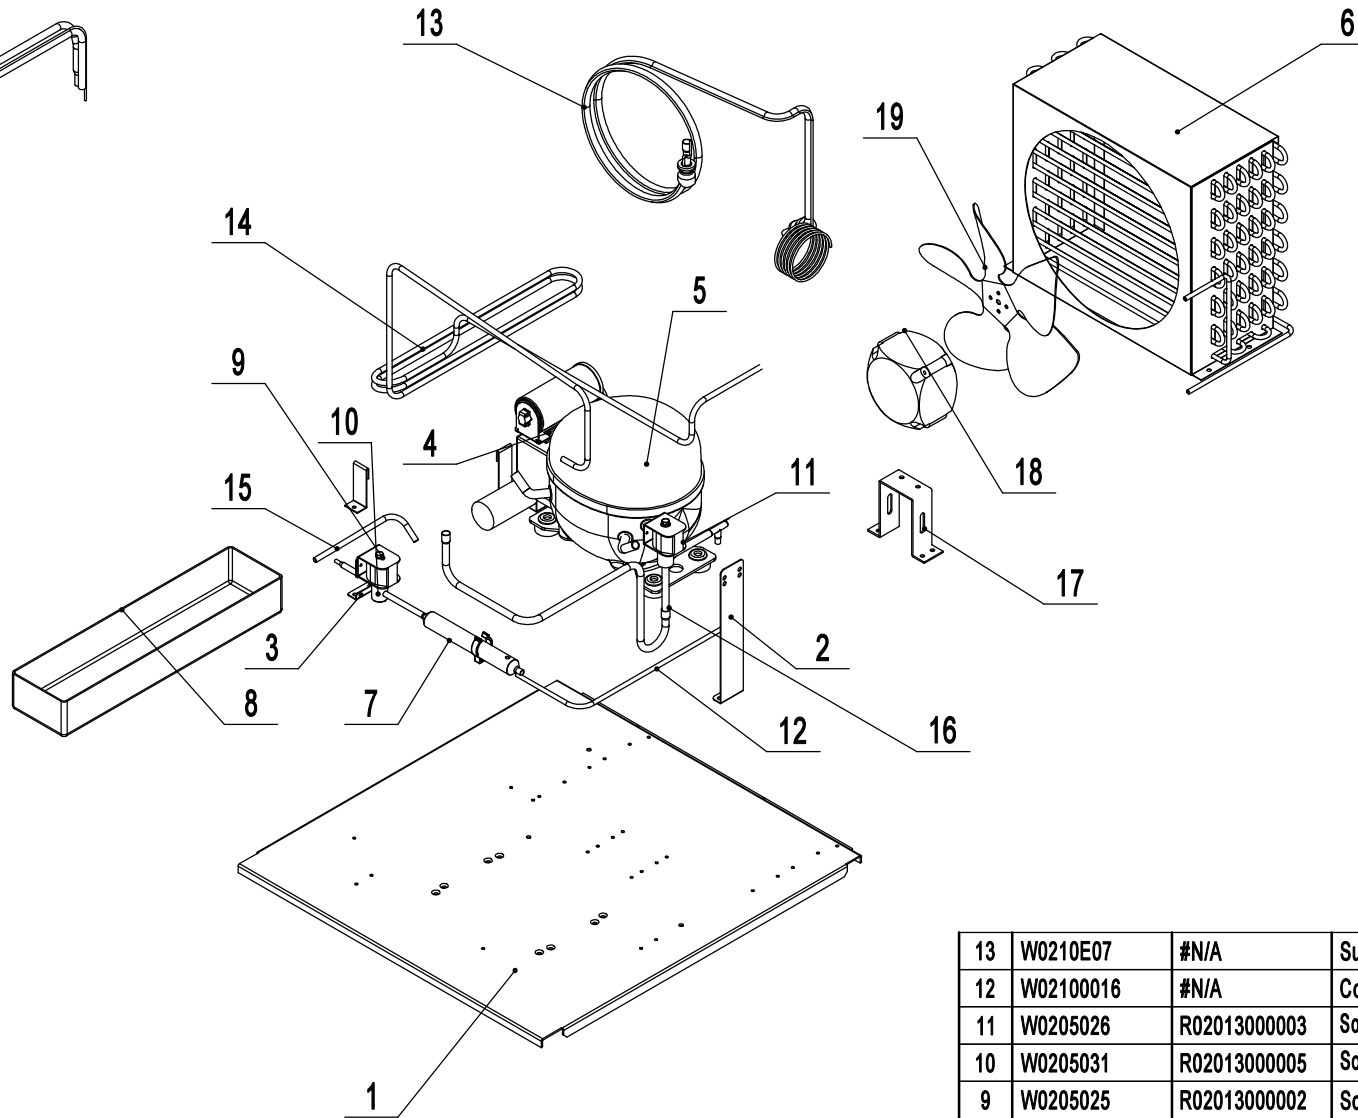

Part F 2025.02

MCF8715203000

20

20	W0210E03	#N/A	Suction Tube A	1
19	W0301061	R03000000018	Evap Fan Blade	1
18	W0301033	R03001000062	Fan Motor	1
17	80061601	MBF8006112001500	Condensing Motor Bracket	1
16	W02100017	#N/A	Defrost Tube A	1
15	W0210196	#N/A	Compressor Priming Pipes	1
14	W02100015	#N/A	Discharge Tube	1

13	W0210E07	#N/A	Suction Tube B	1
12	W02100016	#N/A	Connector	1
11	W0205026	R02013000003	Solenoid Valve (Normally Closed)	1
10	W0205031	R02013000005	Solenoid Valve (Normally Open)	1
9	W0205025	R02013000002	Solenoid Valve Coil	2
8	EPF3462104015	#N/A	Condenser Drain Pan	1
7	W0204101	R02014000003	Filter Drier	1
6	W0203074	R02007000008	Condenser	1
5	W0201044-1	R02000000159	Compressor	1
4	11501801	#N/A	Capacitor bracket	1
3	34620550	#N/A	Solenoid Valve Bracket(Normally Open)	1
2	85011902	#N/A	Solenoid Valve Support	1
1	MCF8711303001	#N/A	Condensing Unit Base Board	1
No.	Old Part#	New Part #	Part Name	Qty