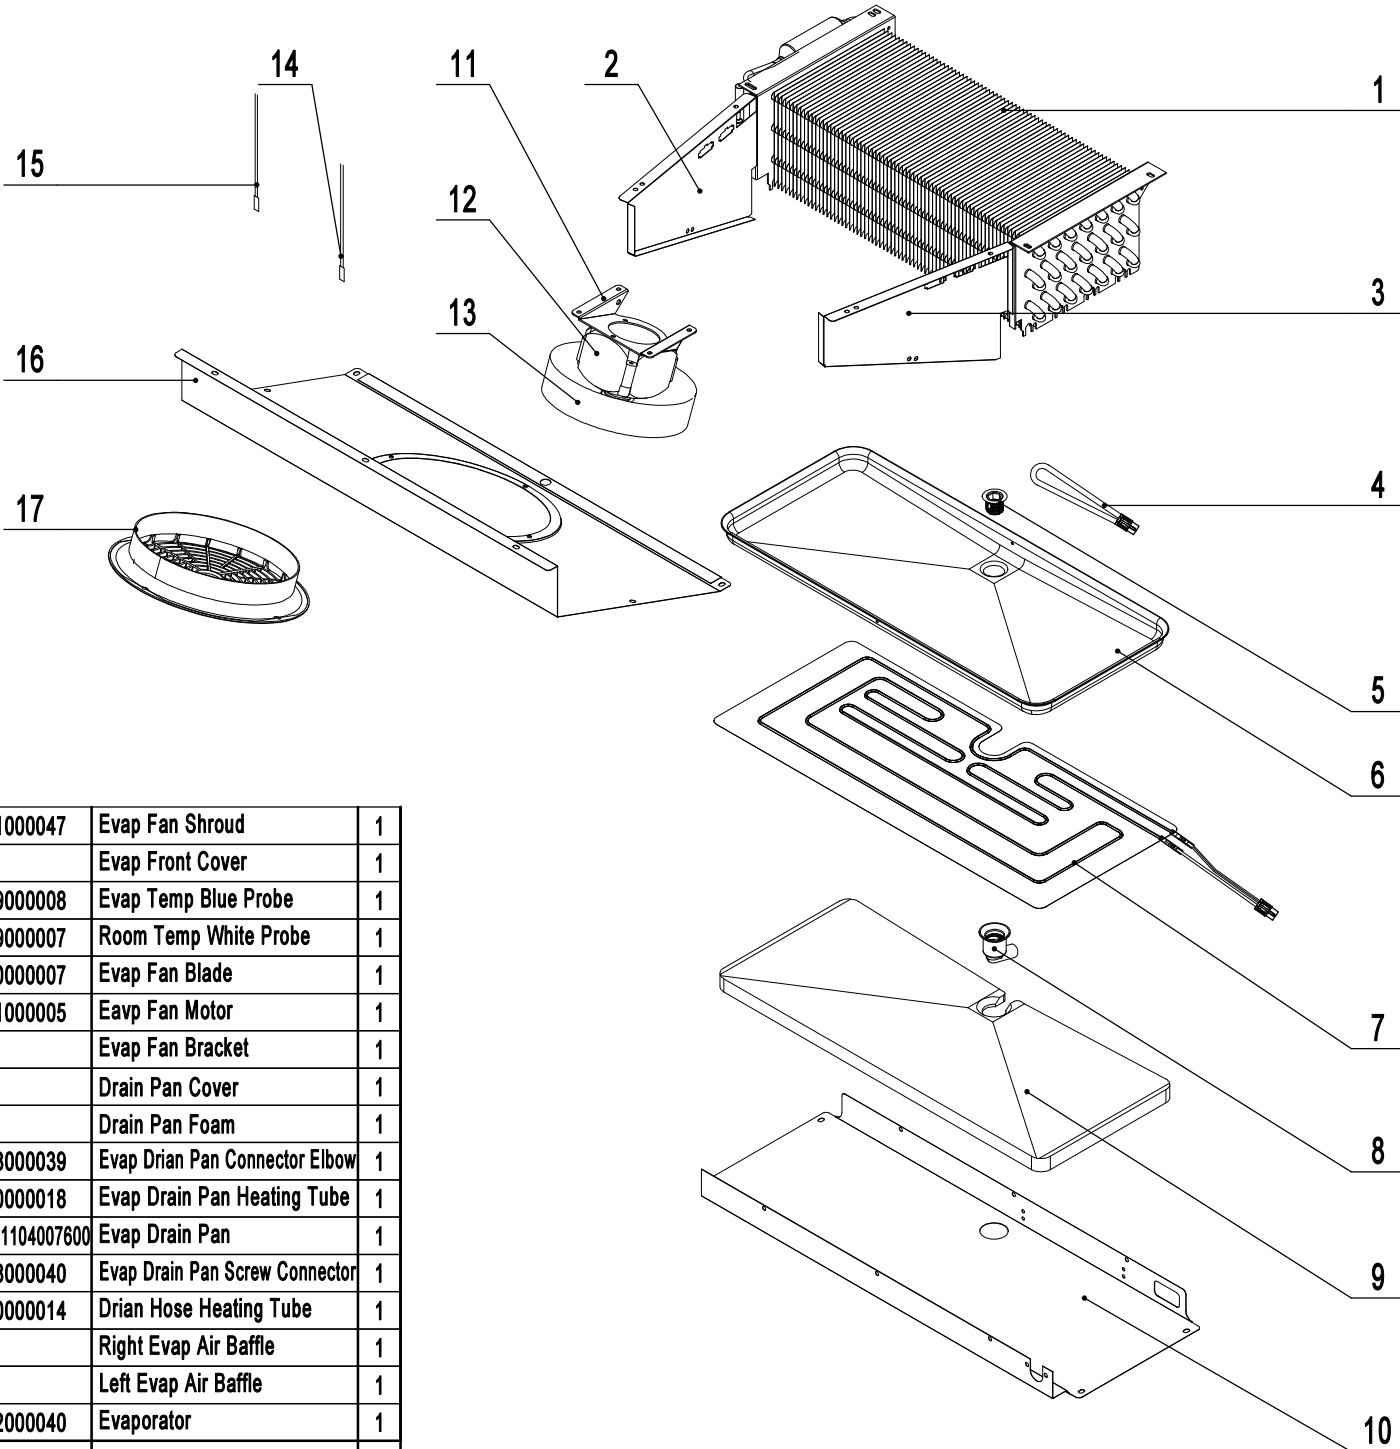

8720GRL-EA

REV 12.2024

17	W0409080	R04011000047	Evap Fan Shroud	1
16	87011202-430	#N/A	Evap Front Cover	1
15	W0302317	R03019000008	Evap Temp Blue Probe	1
14	W0302316	R03019000007	Room Temp White Probe	1
13	W0301078-01	R03000000007	Evap Fan Blade	1
12	W0301912-01	R03001000005	Eavp Fan Motor	1
11	80021501	#N/A	Evap Fan Bracket	1
10	85011205	#N/A	Drain Pan Cover	1
9	W0803011	#N/A	Drain Pan Foam	1
8	W0409858	R04008000039	Evap Drian Pan Connector Elbow	1
7	W0310075	R03010000018	Evap Drain Pan Heating Tube	1
6	80012001	MBF8001104007600	Evap Drain Pan	1
5	W0409859	R04008000040	Evap Drain Pan Screw Connector	1
4	W0310068	R03010000014	Drian Hose Heating Tube	1
3	80021204	#N/A	Right Evap Air Baffle	1
2	80021203	#N/A	Left Evap Air Baffle	1
1	W0202134	R02002000040	Evaporator	1
No.	Old Part #	New Part #	Part Name	Qty