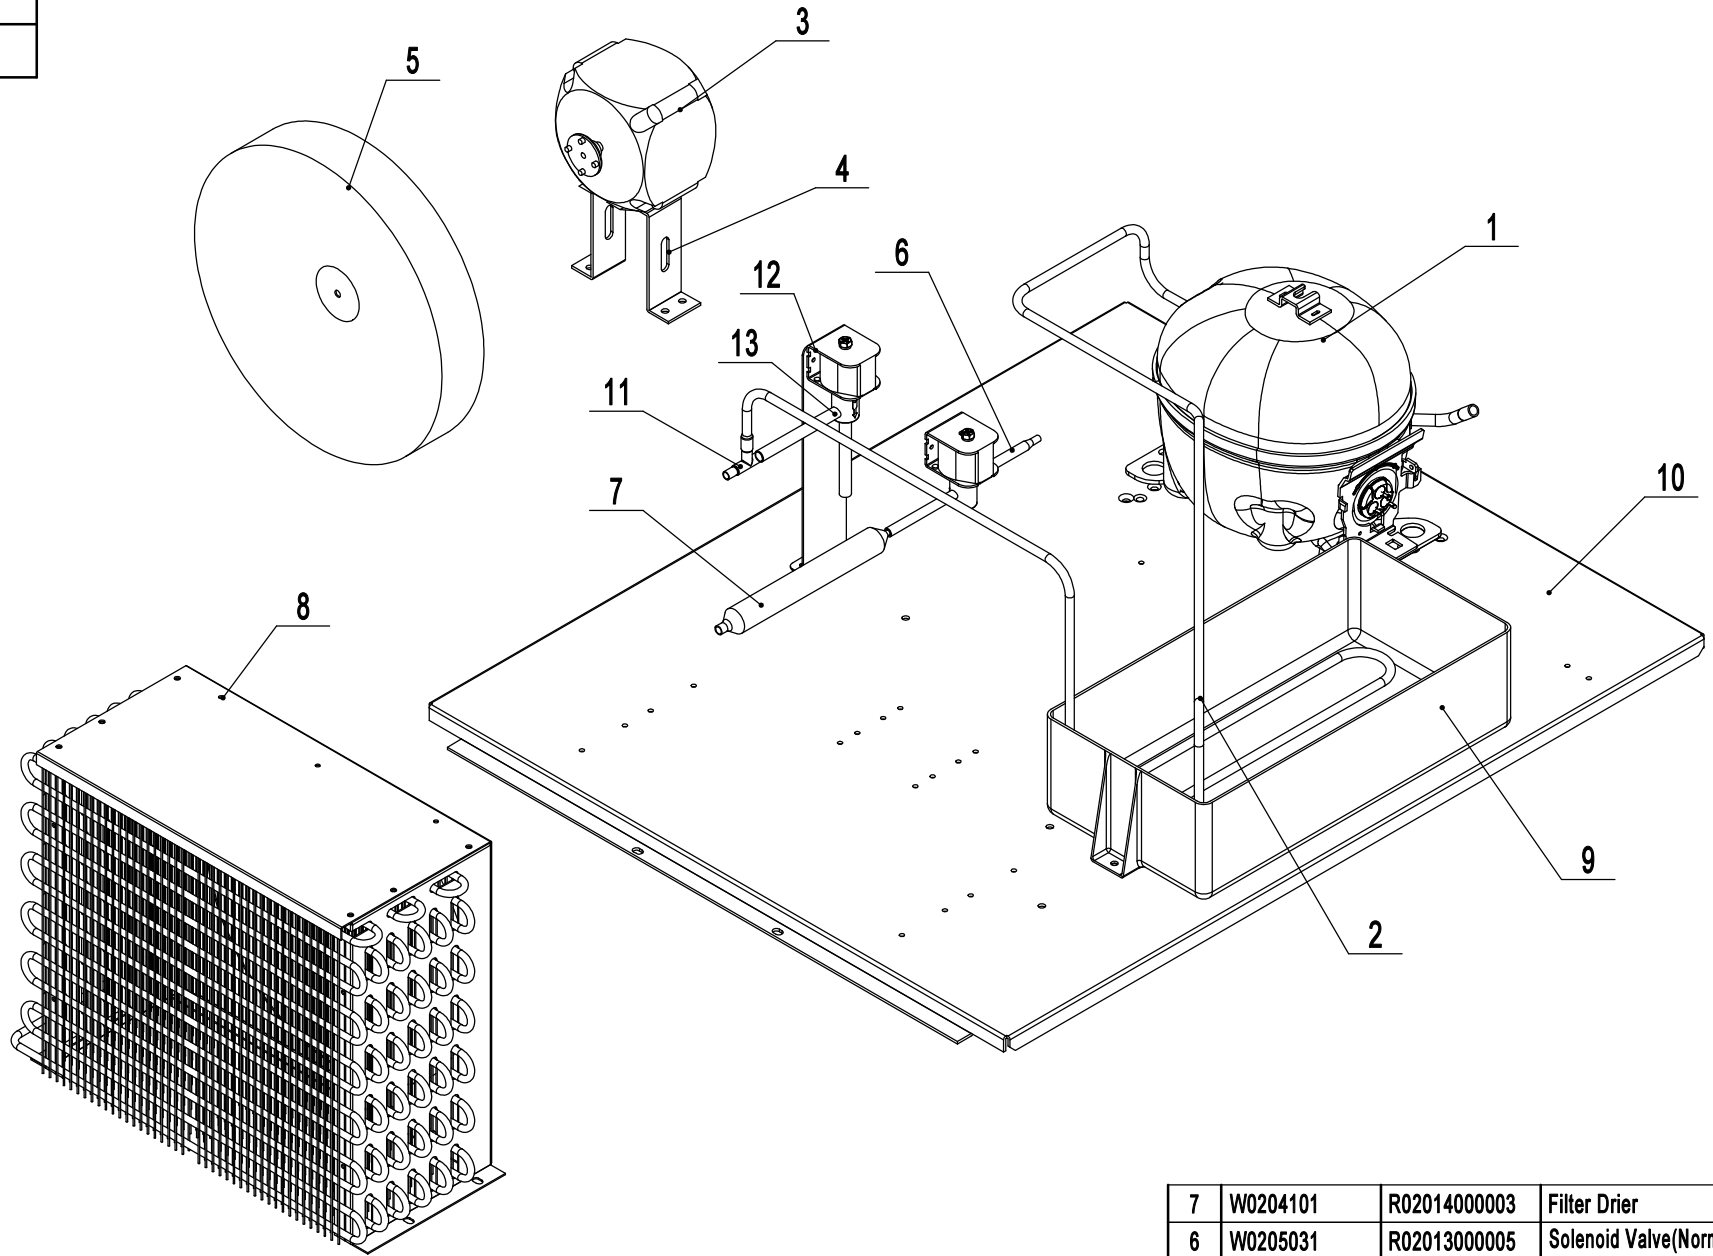

8720GRL-CCA

REV 12.2024

13	W0205026	R02013000003	Solenoid Valve(Normally Close)	1
12	W0205025	R02013000002	Solenoid Valve Coil	2
11	W0208017	R02099000004	Tee Copper Joint	1
10	85010501	#N/A	Condensing Unit Board	1
9	W0411152	R04013000007	Condenser Drain Pan	1
8	W0203074	R02007000008	Condenser	1

7	W0204101	R02014000003	Filter Drier	1
6	W0205031	R02013000005	Solenoid Valve(Normally Open)	1
5	W0301061	R03000000018	Condenser Fan Blade	1
4	80061601	MBF8006112001500	Condenser Fan Bracket	1
3	W0301033	R03001000062	Condenser Fan Motor	1
2	W0210617	#N/A	Discharge Tube	1
1	W0201044-1	R02000000159	Compressor	1
No.	Old Part #	New Part #	Part Name	Qty