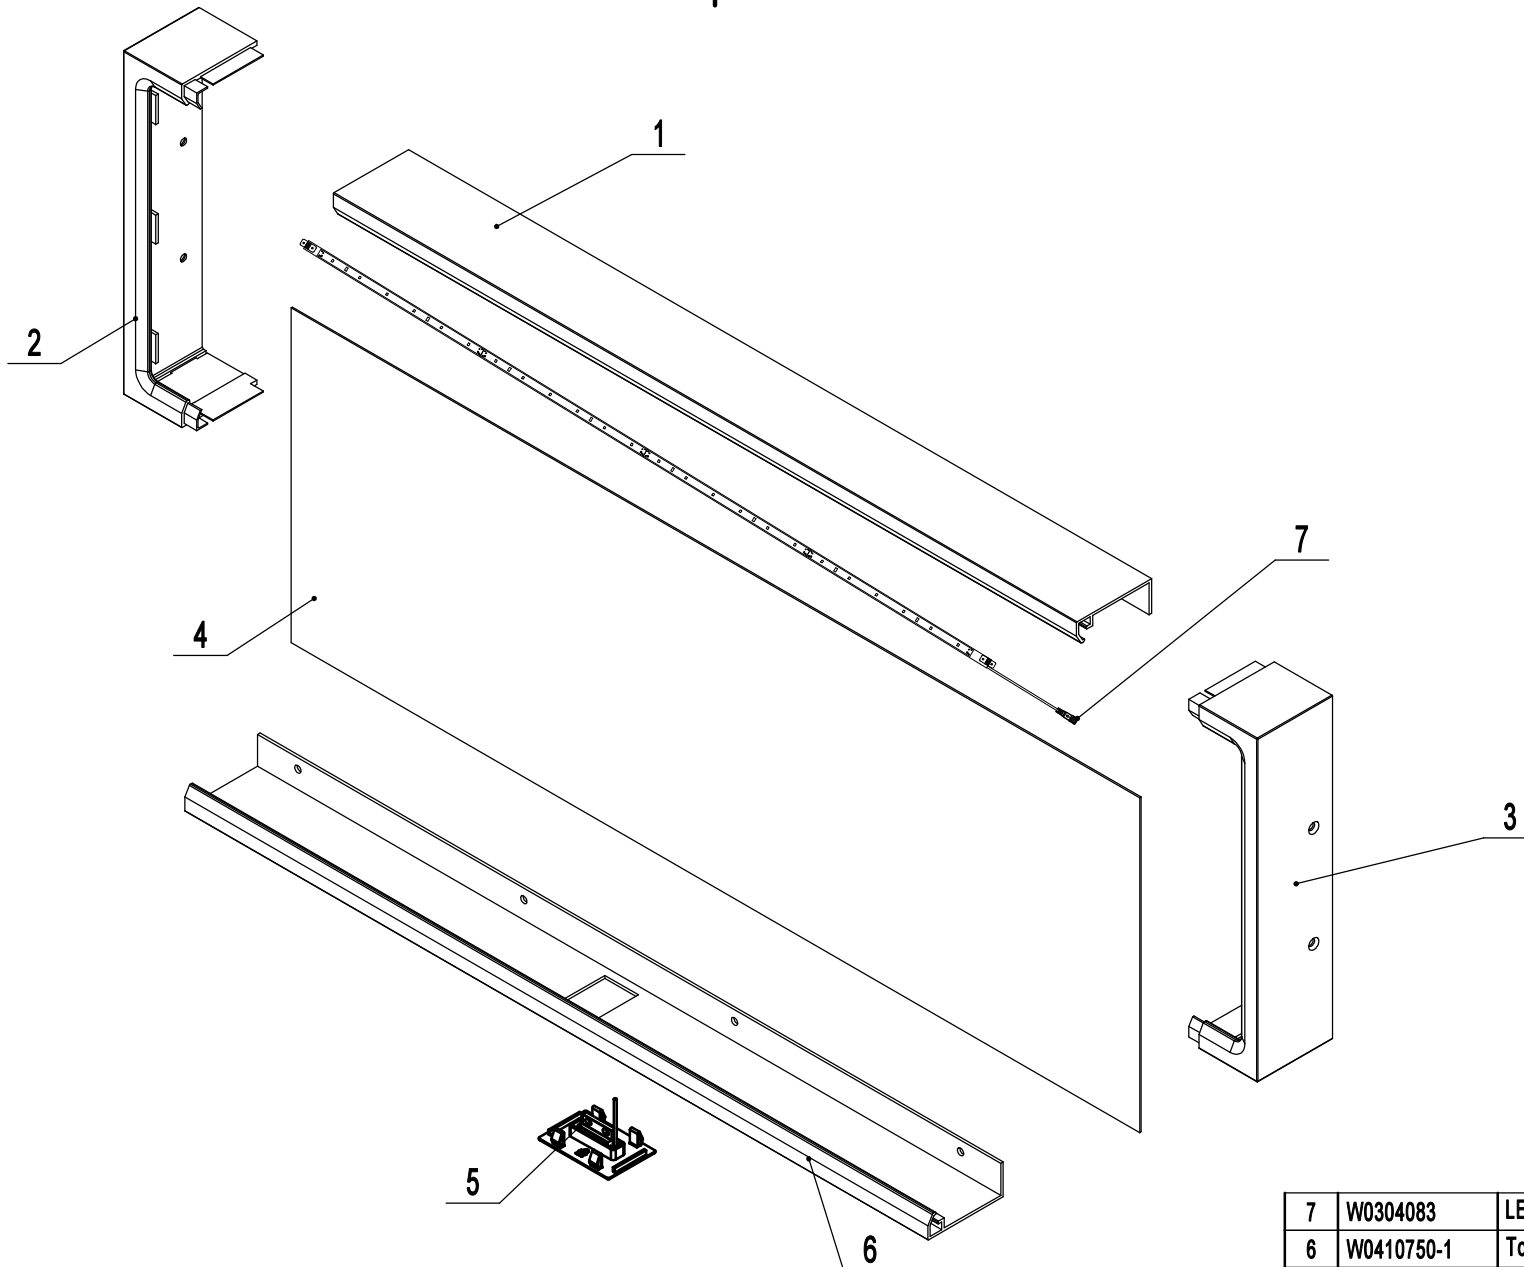

C

D

8720GRL-MTPA

Before 04.2025

7	W0304083	LED Strip	1
6	W0410750-1	Top Panel Frame-Bottom	1
5	W0312026	Grey Panel Magnetic Switch	1
4	W041075302-1	Top Panel	1
3	W0409268	Top Panel Frame-Right	1
2	W0409269	Top Panel Frame-Left	1
1	W0410749	Top Panel Frame-Top	1
No.	Old Part #	Part Name	Qty