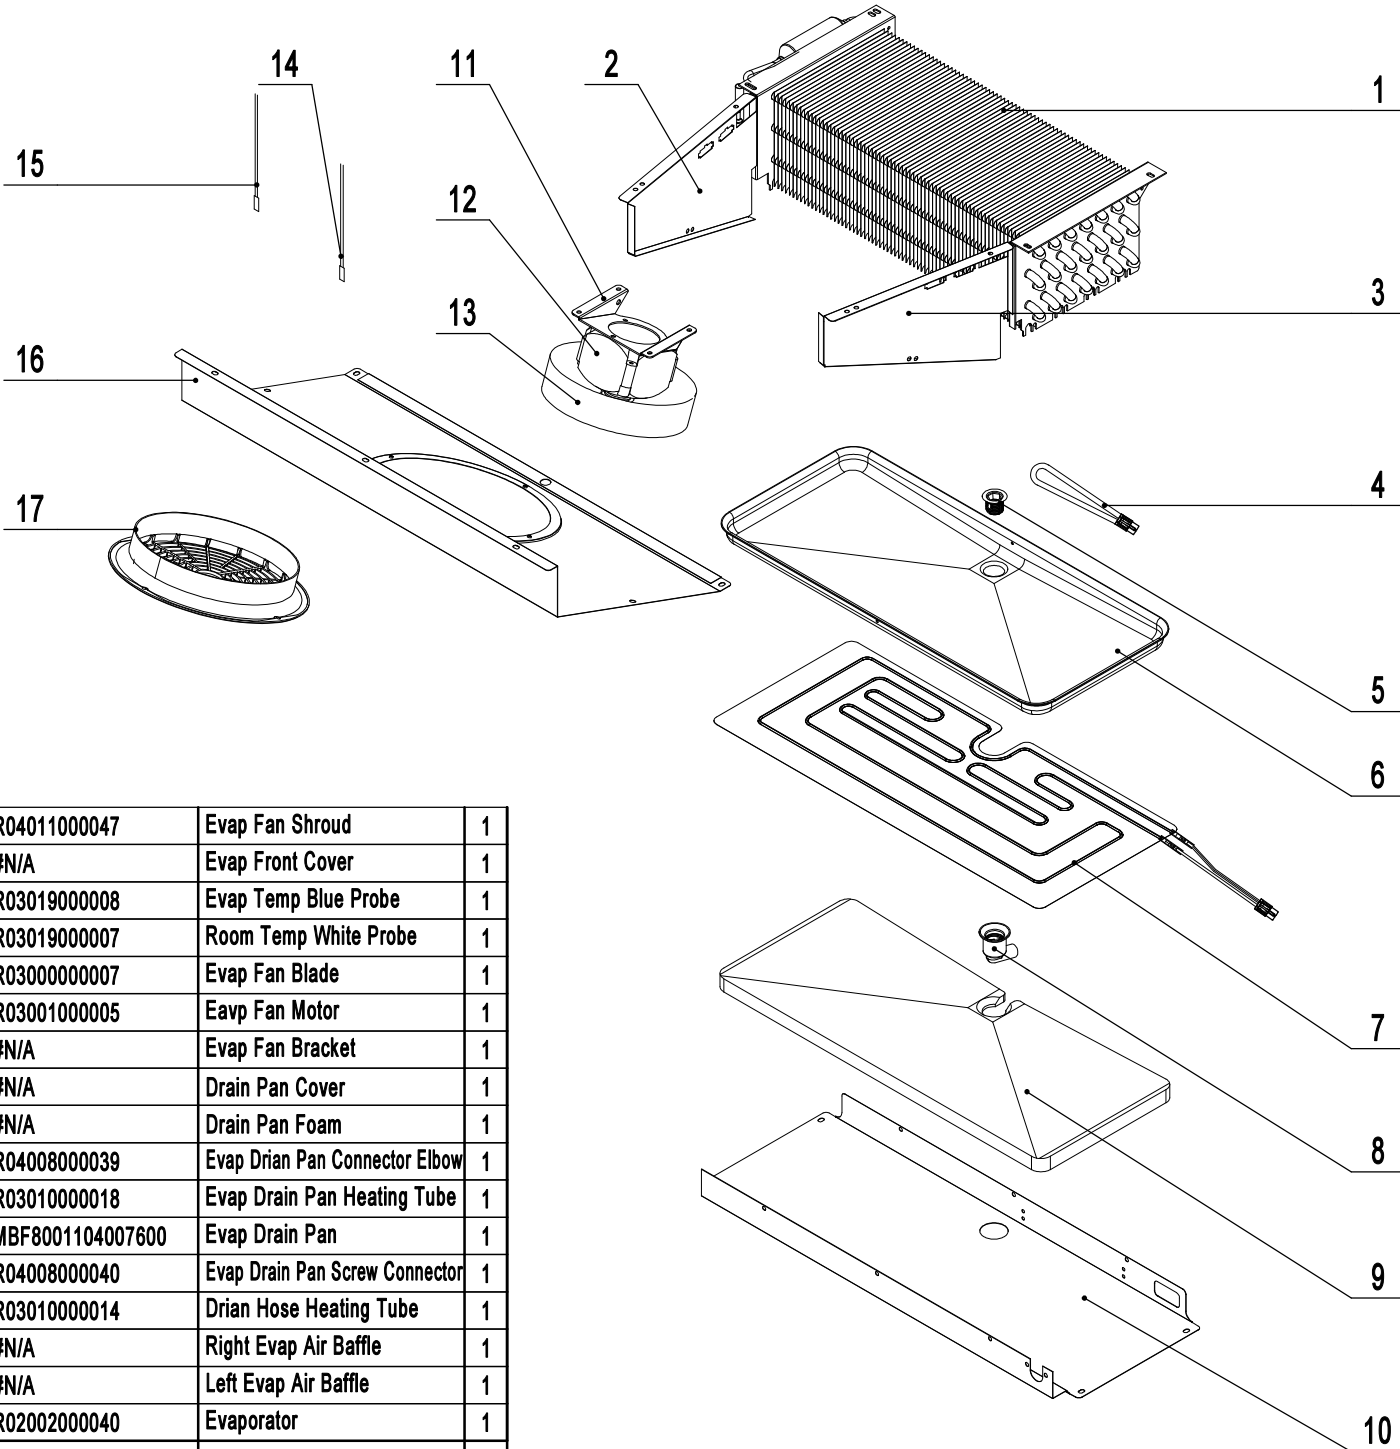

8720GR-EA

REV 12.2024

17	W0409080	R04011000047	Evap Fan Shroud	1
16	87011202-430	#N/A	Evap Front Cover	1
15	W0302317	R03019000008	Evap Temp Blue Probe	1
14	W0302316	R03019000007	Room Temp White Probe	1
13	W0301078-01	R03000000007	Evap Fan Blade	1
12	W0301912-01	R03001000005	Evap Fan Motor	1
11	80021501	#N/A	Evap Fan Bracket	1
10	85011205	#N/A	Drain Pan Cover	1
9	W0803011	#N/A	Drain Pan Foam	1
8	W0409858	R04008000039	Evap Drain Pan Connector Elbow	1
7	W0310075	R03010000018	Evap Drain Pan Heating Tube	1
6	80012001	MBF8001104007600	Evap Drain Pan	1
5	W0409859	R04008000040	Evap Drain Pan Screw Connector	1
4	W0310068	R03010000014	Drain Hose Heating Tube	1
3	80021204	#N/A	Right Evap Air Baffle	1
2	80021203	#N/A	Left Evap Air Baffle	1
1	W0202134	R02002000040	Evaporator	1

No.	Old Part #	New Part #	Part Name	Qty

1

2

3

4

5

6