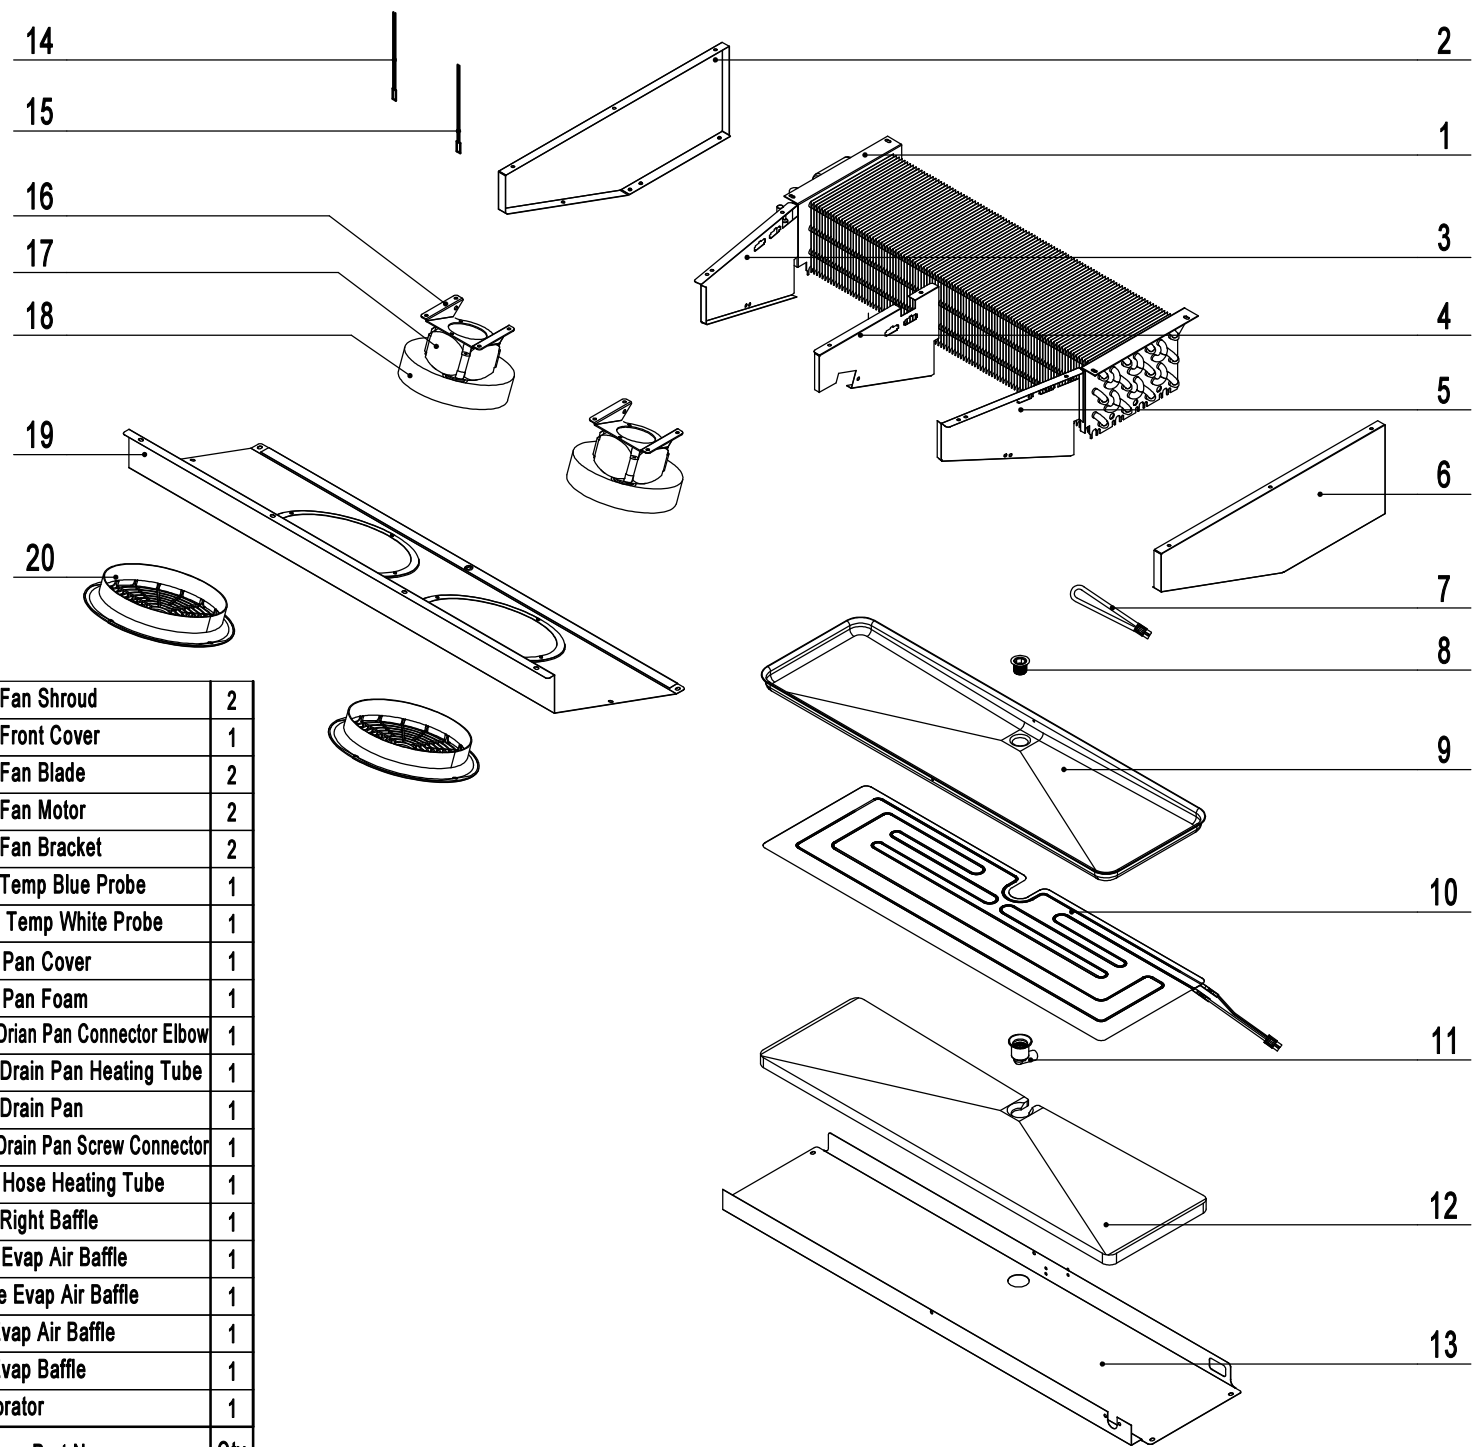

8721ES-EA

REV 12.2024

20	W0409080	R04011000047	Evap Fan Shroud	2
19	8602120203	#N/A	Evap Front Cover	1
18	W0301078-01	R03000000007	Evap Fan Blade	2
17	W0301912-01	R03001000005	Evap Fan Motor	2
16	80021501	#N/A	Evap Fan Bracket	2
15	W0302317	R03019000008	Evap Temp Blue Probe	1
14	W0302316	R03019000007	Room Temp White Probe	1
13	8114120101	#N/A	Drain Pan Cover	1
12	W0803012	#N/A	Drain Pan Foam	1
11	W0409858	R04008000039	Evap Drain Pan Connector Elbow	1
10	W0310078	R03010000021	Evap Drain Pan Heating Tube	1
9	80022003	MBF8002104008600	Evap Drain Pan	1
8	W0409859	R04008000040	Evap Drain Pan Screw Connector	1
7	W0310068	R03010000014	Drain Hose Heating Tube	1
6	80021207	#N/A	Evap Right Baffle	1
5	80021204	#N/A	Right Evap Air Baffle	1
4	80021205	#N/A	Middle Evap Air Baffle	1
3	80021203	#N/A	Left Evap Air Baffle	1
2	80021206	#N/A	Left Evap Baffle	1
1	W0202135	R02002000041	Evaporator	1
No.	Old Part #	New Part #	Part Name	Qty