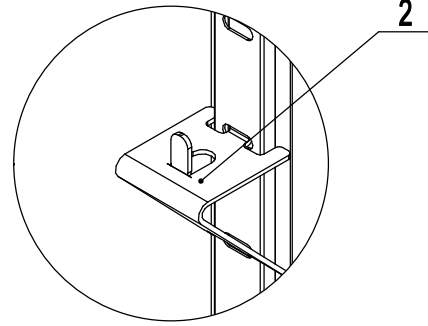

8721ES-SA

REV 12.2024

3	W0402395	R06004000041	Shelf	10
2	66490313	QPL6649115001410	Shelf Clip	32
1	80037410	MBF8003115010430	Shelf Pilaster	8
No.	Old Part #	New Part #	Part Name	Qty