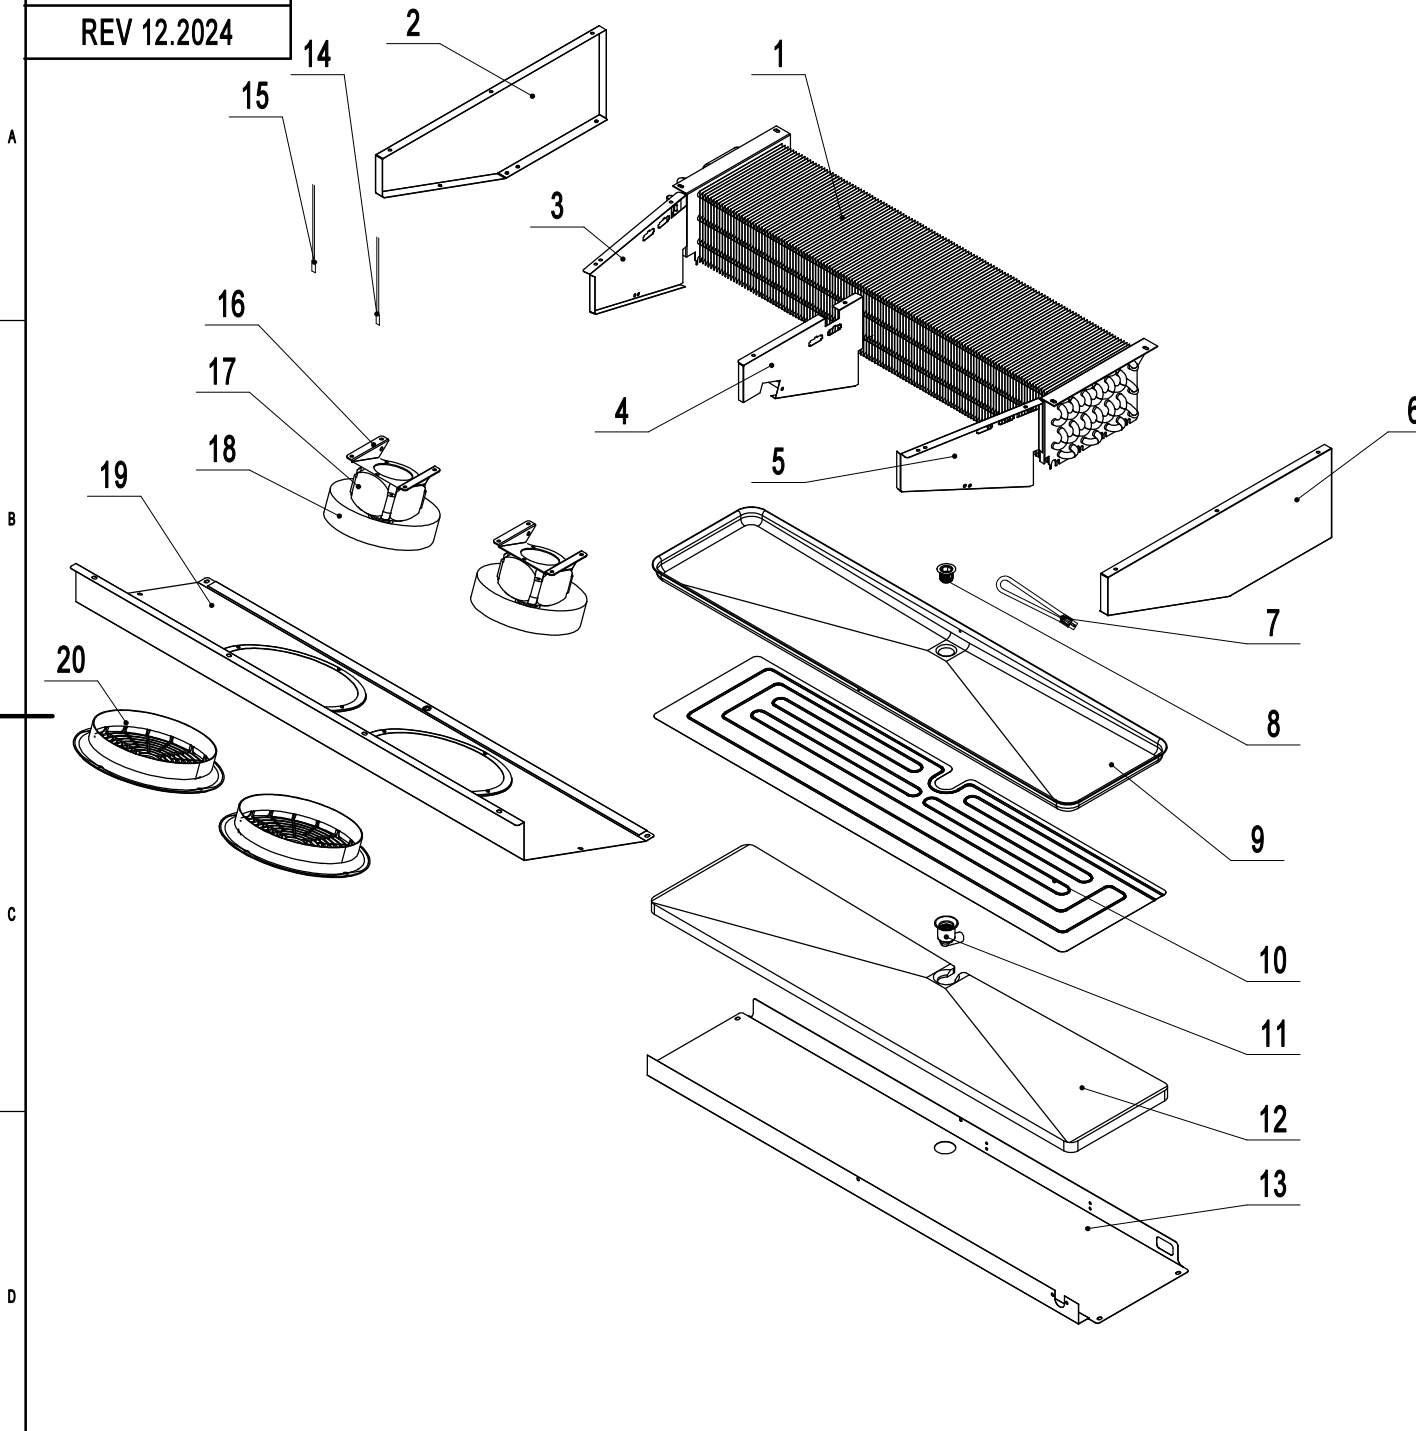

8728GR-EA

REV 12.2024

20	W0409080	R04011000047	Evap Fan Shroud	2
19	86031202	#N/A	Evap Front Cover	1
18	W0301059	R03000000008	Evap Fan Blade	2
17	W0301904-1	R03001000099	Evap Fan Motor	2
16	80021501	#N/A	Evap Fan Bracket	2
15	W0302317	R03019000008	Evap Temp Blue Probe	1
14	W0302316	R03019000007	Room Temp White Probe	1
13	80031204	MBF8003104002430	Drain Pan Cover	1
12	W0803013	#N/A	Drain Pan Foam	1
11	W0409858	R04008000039	Evap Drain Pan Connector Elbow	1
10	W0310077	R03010000020	Evap Drain Pan Heating Tube	1
9	80032001	MBF8003104004600	Evap Drain Pan	1
8	W0409859	R04008000040	Evap Drain Pan Screw Connector	1
7	W0310068	R03010000014	Drain Hose Heating Tube	1
6	80021207	#N/A	Evap Right Baffle	1
5	80021204	#N/A	Right Evap Air Baffle	1
4	80021205	#N/A	Middle Evap Air Baffle	1
3	80021203	#N/A	Left Evap Air Baffle	1
2	80021206	#N/A	Left Evap Baffle	1
1	W0202164	R02002000043	Evaporator	1
No.	Old Part #	New Part #	Part Name	Qty