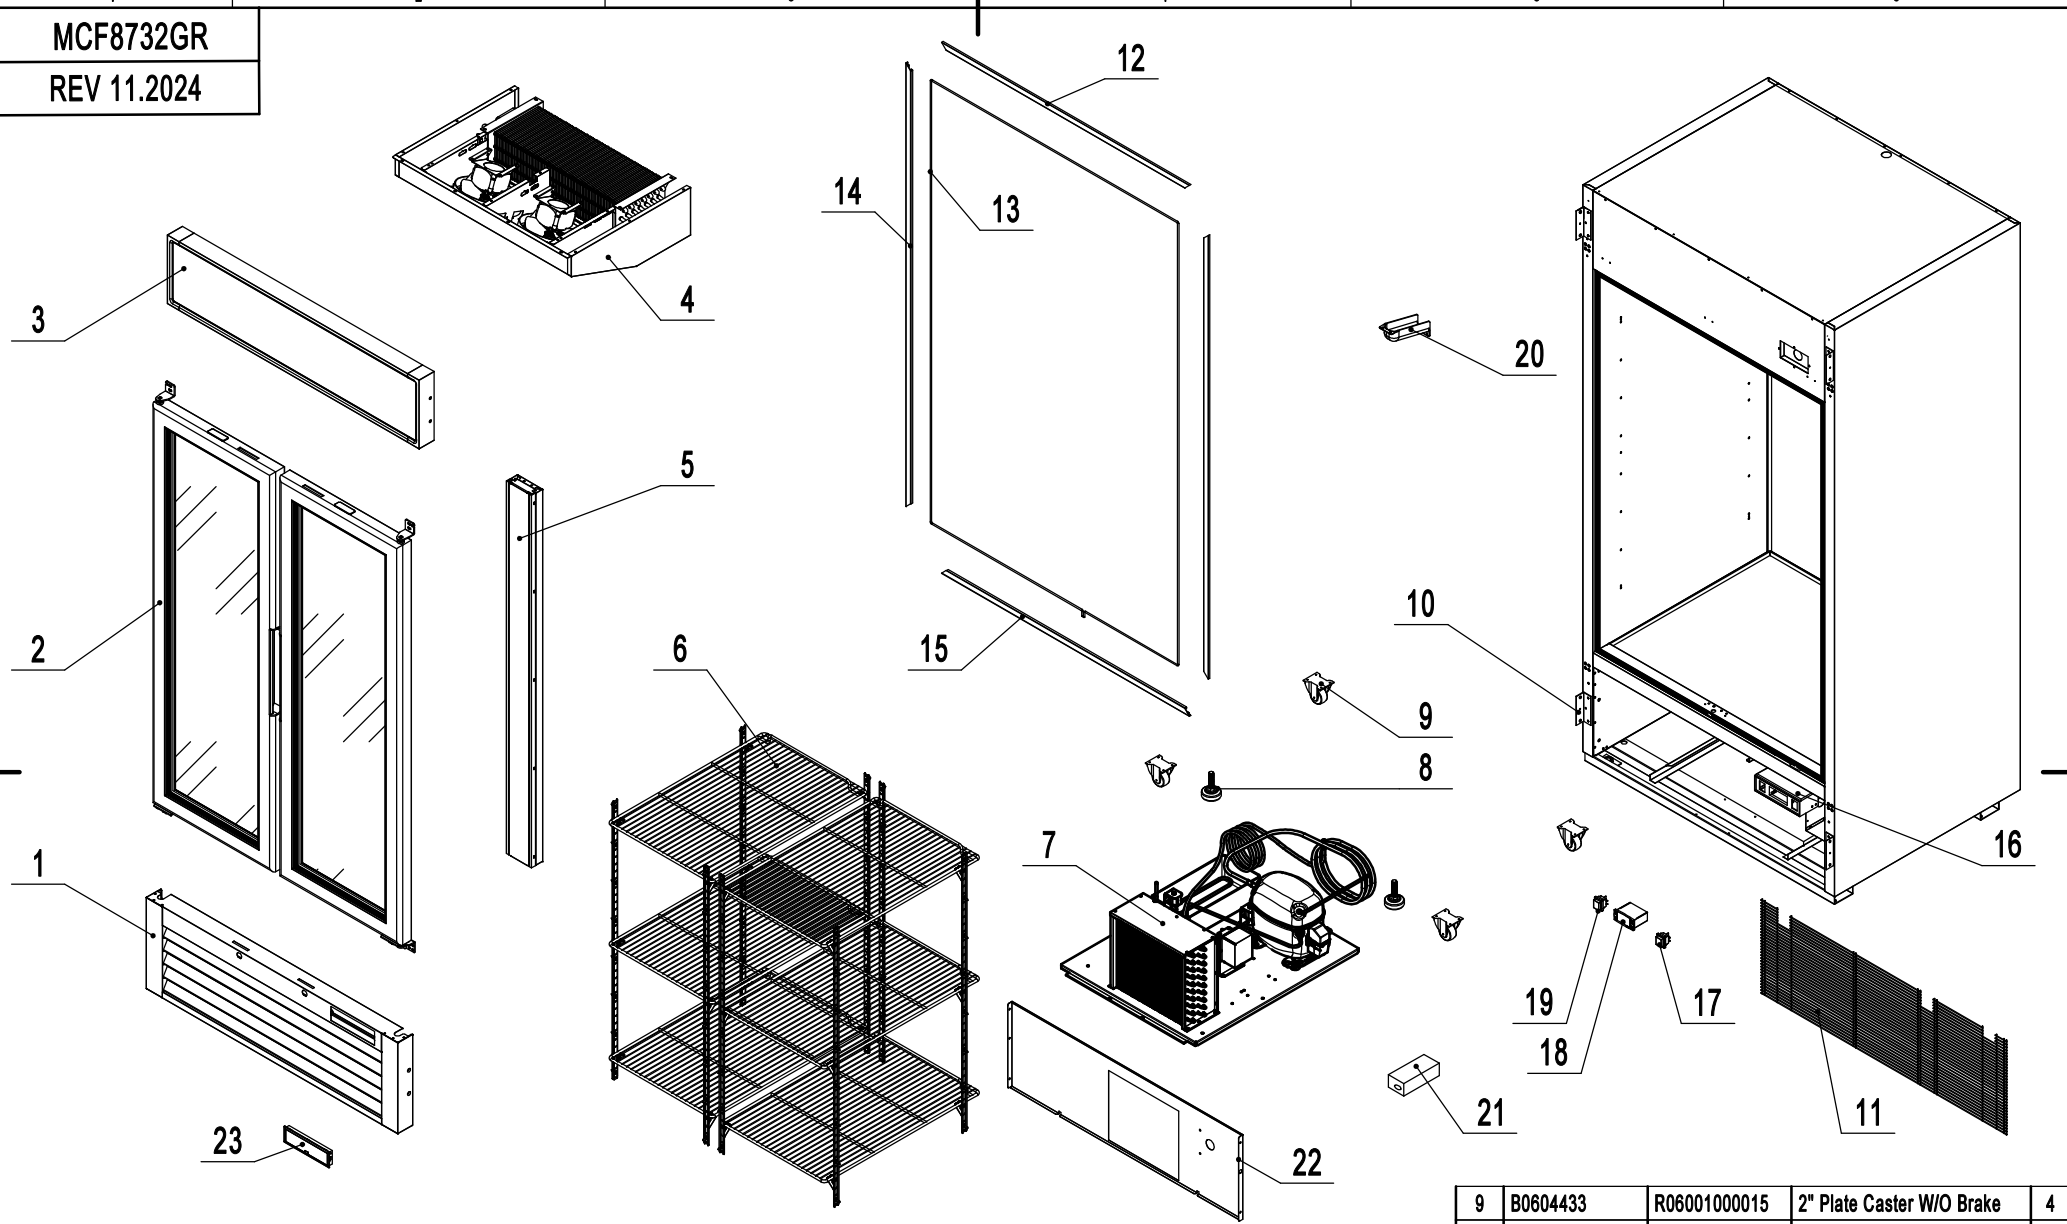

MCF8732GR

REV 11.2024

A

B

C

D

23	W0409887	R04011000107	Controller Cover	1
22	85021901	#N/A	Unit Air Baffle	1
21	W0399147	R03024000008	Power Supply/Transformer	1
20	W0409081	R04011000048	Drain Pipe Cover	1
19	W0308018	R03008000007	Light Switch	1