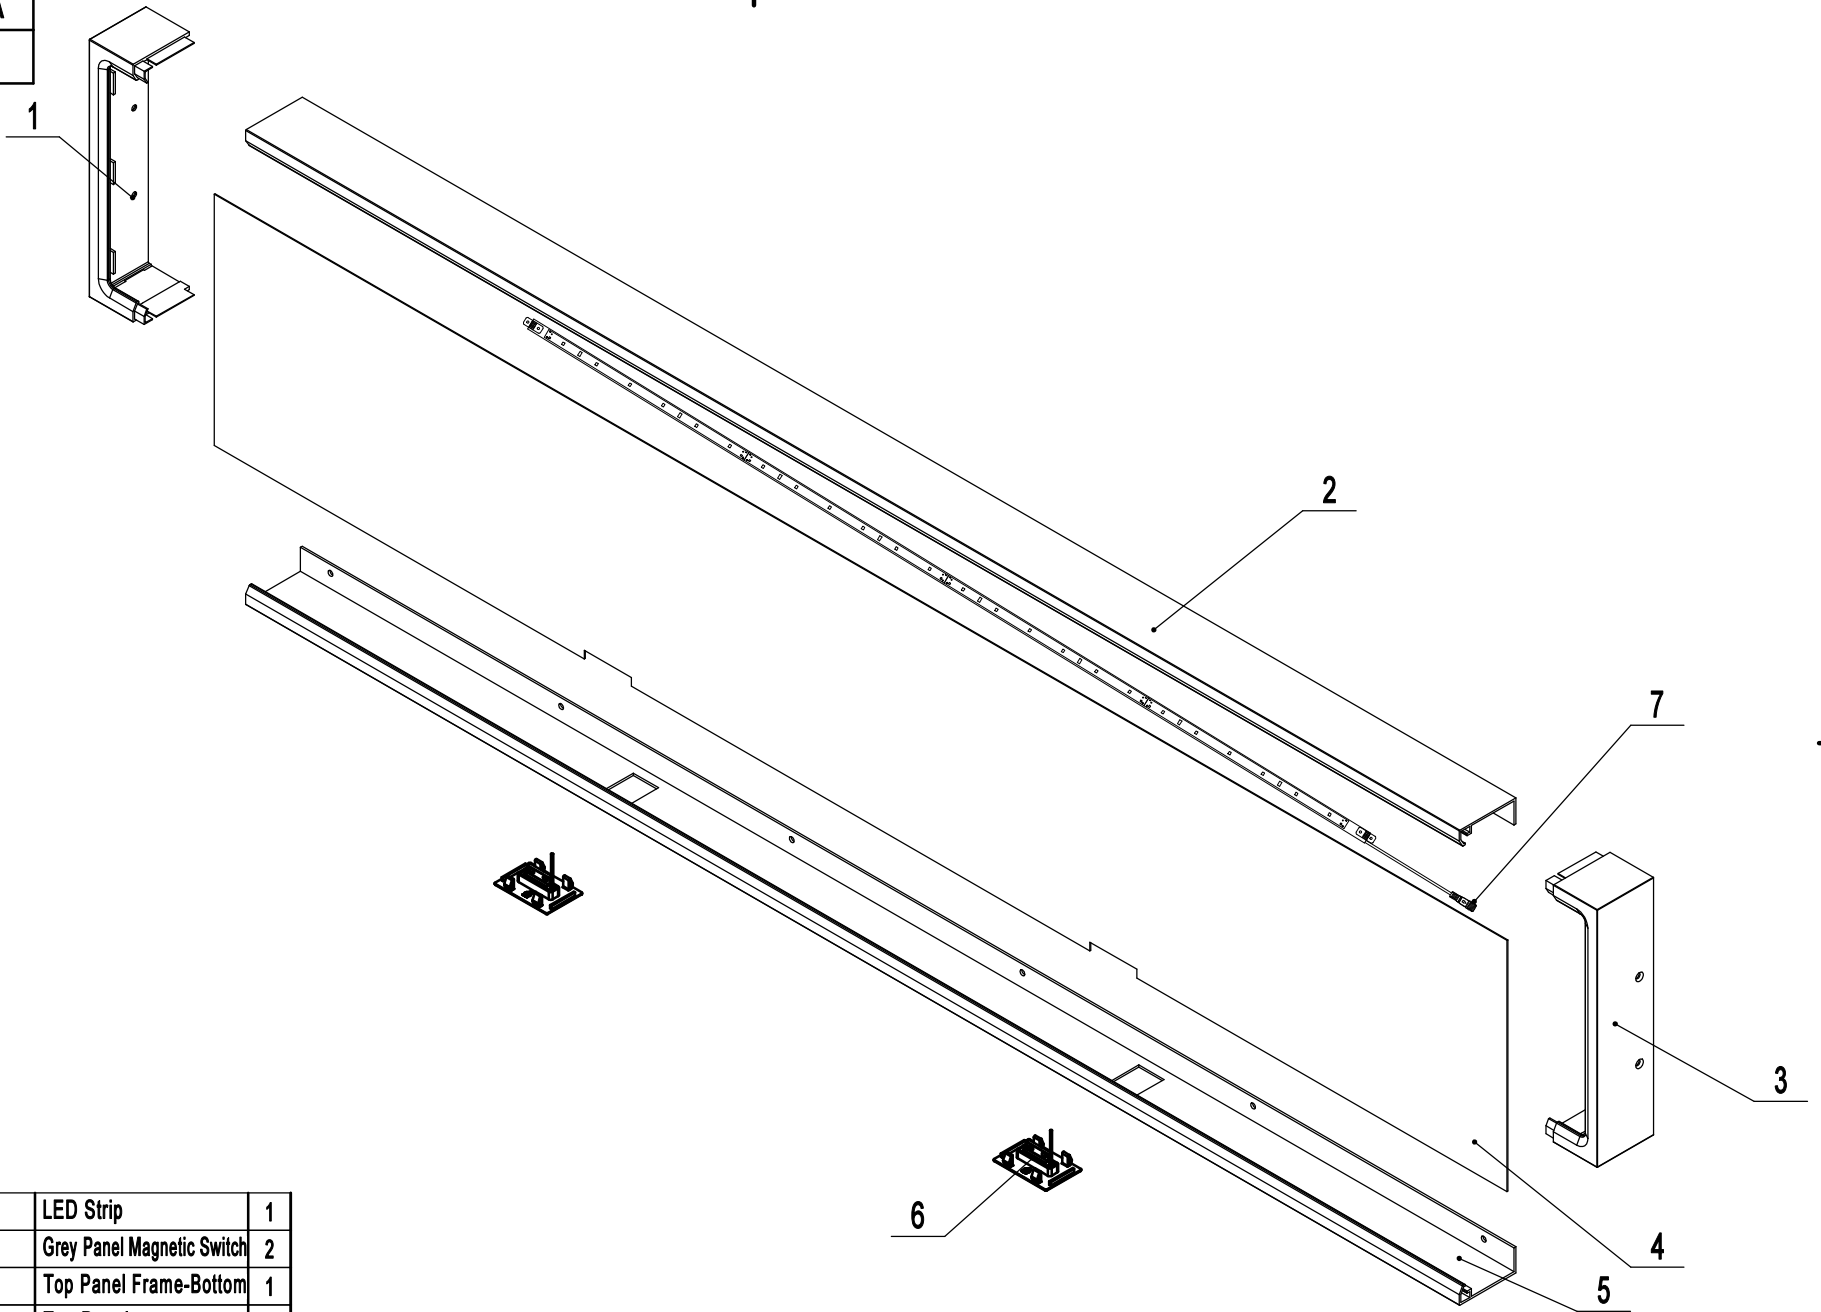

MCF8232-MTPA

Before 04.2024

7	W0304082	LED Strip	1
6	W0312026	Grey Panel Magnetic Switch	2
5	W0410756-1	Top Panel Frame-Bottom	1
4	W041075702	Top Panel	1
3	W0409268	Top Panel Frame-Right	1
2	W0410755	Top Panel Frame-Top	1
1	W0409269	Top Panel Frame-Left	1
No.	Old Part #	Part Name	Qty