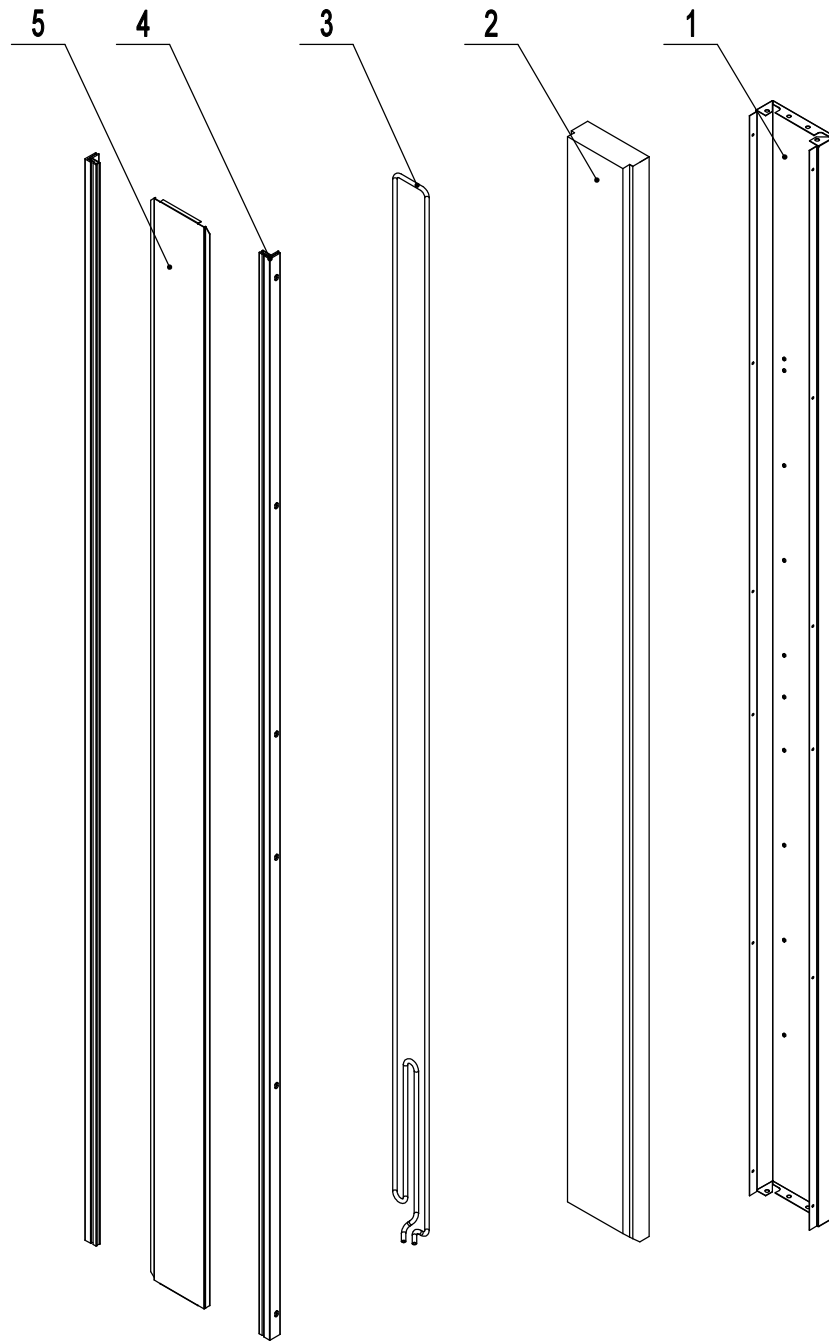

MCF8732-MA

REV 11.2024

5	85041111-HCB	#N/A	Mullion Front Cover	1
4	W0410976	#N/A	Mullion Plastic Connector	2
3	W0310093	R03010000024	Mullion Heating Tube	1
2	W0499086	#N/A	Mullion Foam	1
1	85041110-430	#N/A	Mullion Back Cover	1
No.	Old Part #	New Part #	Part Name	Qty