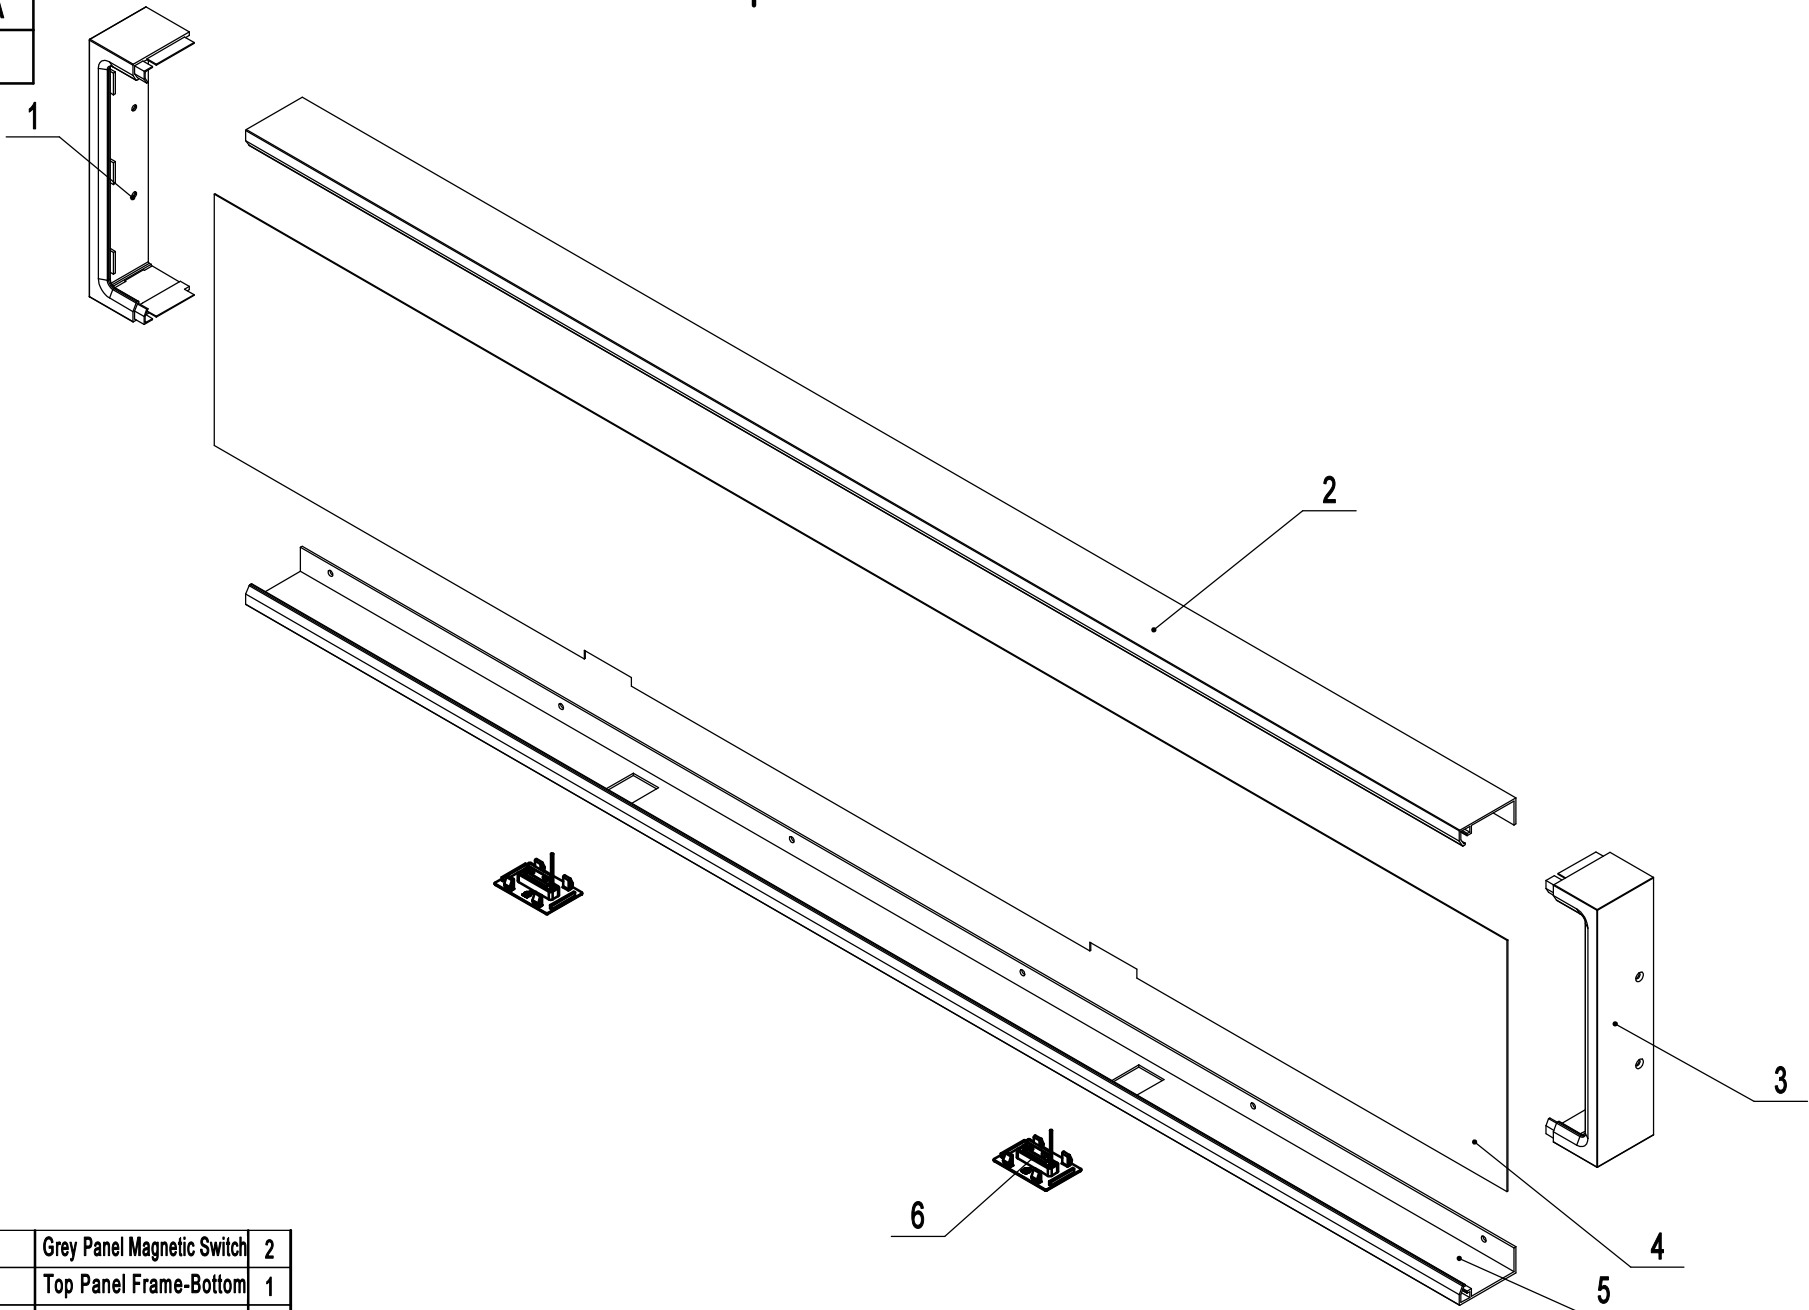

MCF8232-MTPA

After 04.2024

6	R03008000024	Grey Panel Magnetic Switch	2
5	R04012001669	Top Panel Frame-Bottom	1
4	R03004000103	Light Panel	1
3	R04011000380	Top Panel Frame-Right	1
2	R04012001668	Top Panel Frame-Top	1
1	R04011000381	Top Panel Frame-Left	1

No.	New Part #	Part Name	Qty