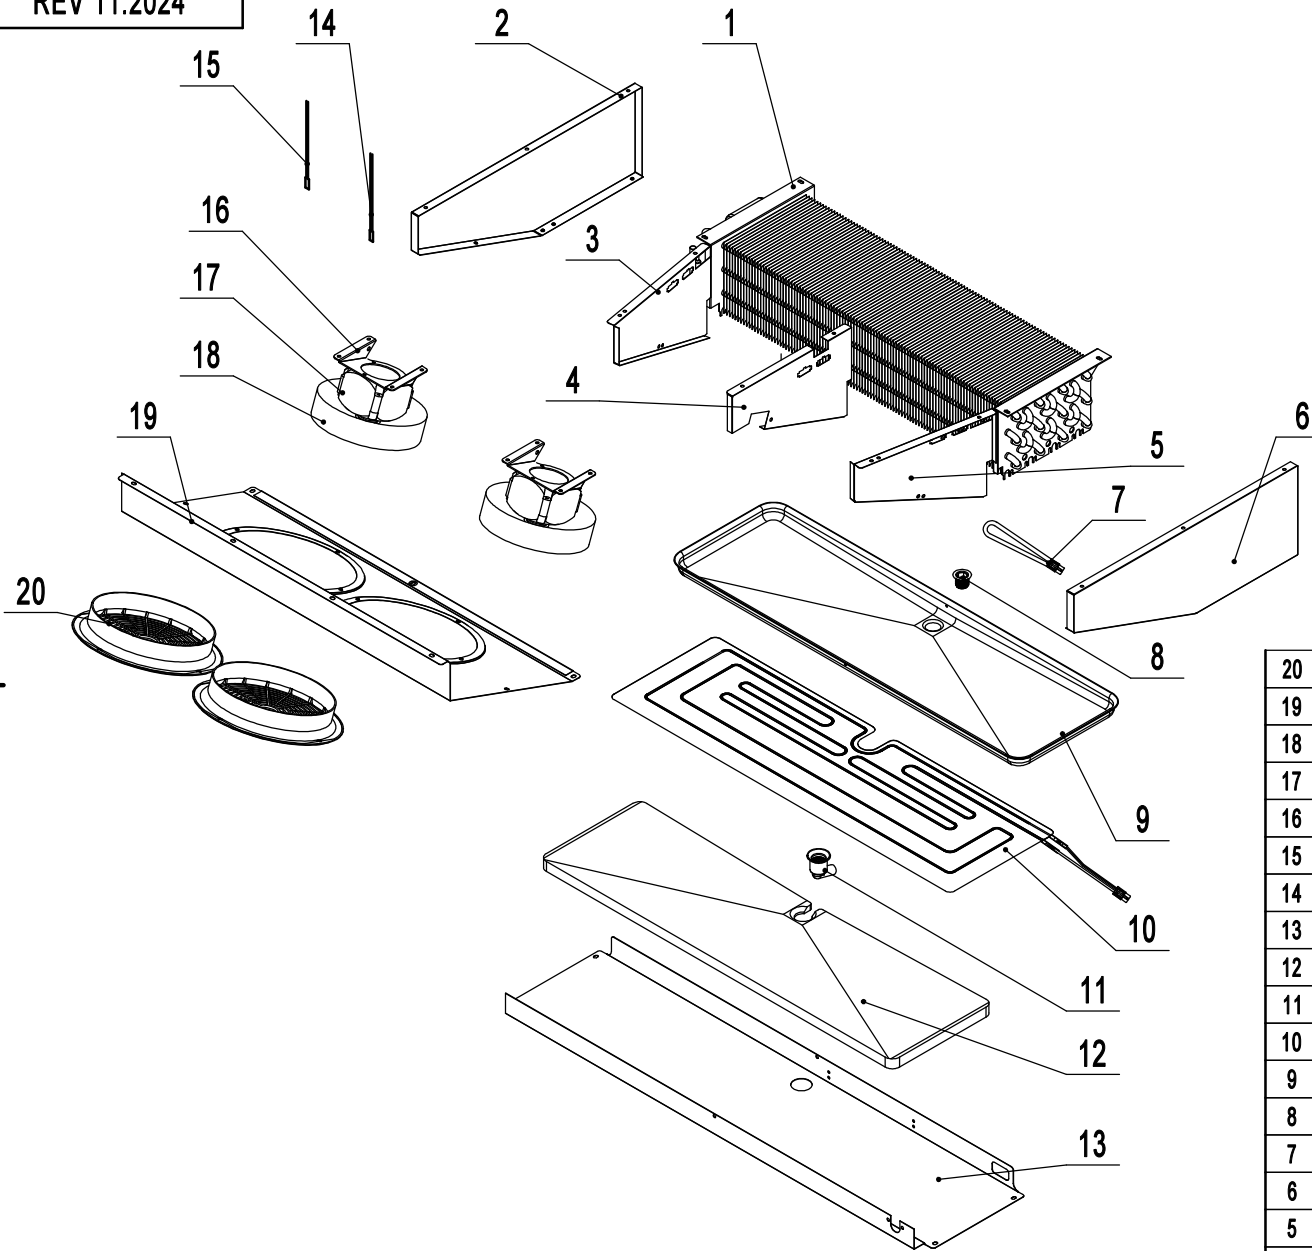

MCF8732-EA

REV 11.2024

20	W0409080	R04011000047	Evap Fan Shroud	2
19	87021203-430	#N/A	Evap Front Cover	1
18	W0301059	R03000000008	Evap Fan Blade	2
17	W0301904-1	R03001000099	Evap Fan Motor	2
16	80021501	#N/A	Evap Fan Bracket	2
15	W0302317	R03019000008	Evap Temp Blue Probe	1
14	W0302316	R03019000007	Room Temp White Probe	1
13	85021201	#N/A	Drain Pan Cover	1
12	W0803014	#N/A	Drain Pan Foam	1
11	W0409858	R04008000039	Evap Drain Pan Connector Elbow	1
10	W0310112	R03010000036	Evap Drain Pan Heating Tube	1
9	85022001	MBF8502104002600	Evap Drain Pan	1
8	W0409859	R04008000040	Evap Drain Pan Screw Connector	1
7	W0310068	R03010000014	Drain Hose Heating Tube	1
6	80021207	#N/A	Evap Right Baffle	1
5	80021204	#N/A	Right Evap Air Baffle	1
4	80021205	#N/A	Middle Evap Air Baffle	1
3	80021203	#N/A	Left Evap Air Baffle	1
2	80021206	#N/A	Left Evap Baffle	1
1	W0202158	R02002000042	Evaporator	1
No.	Old Part #	New Part #	Part Name	Qty