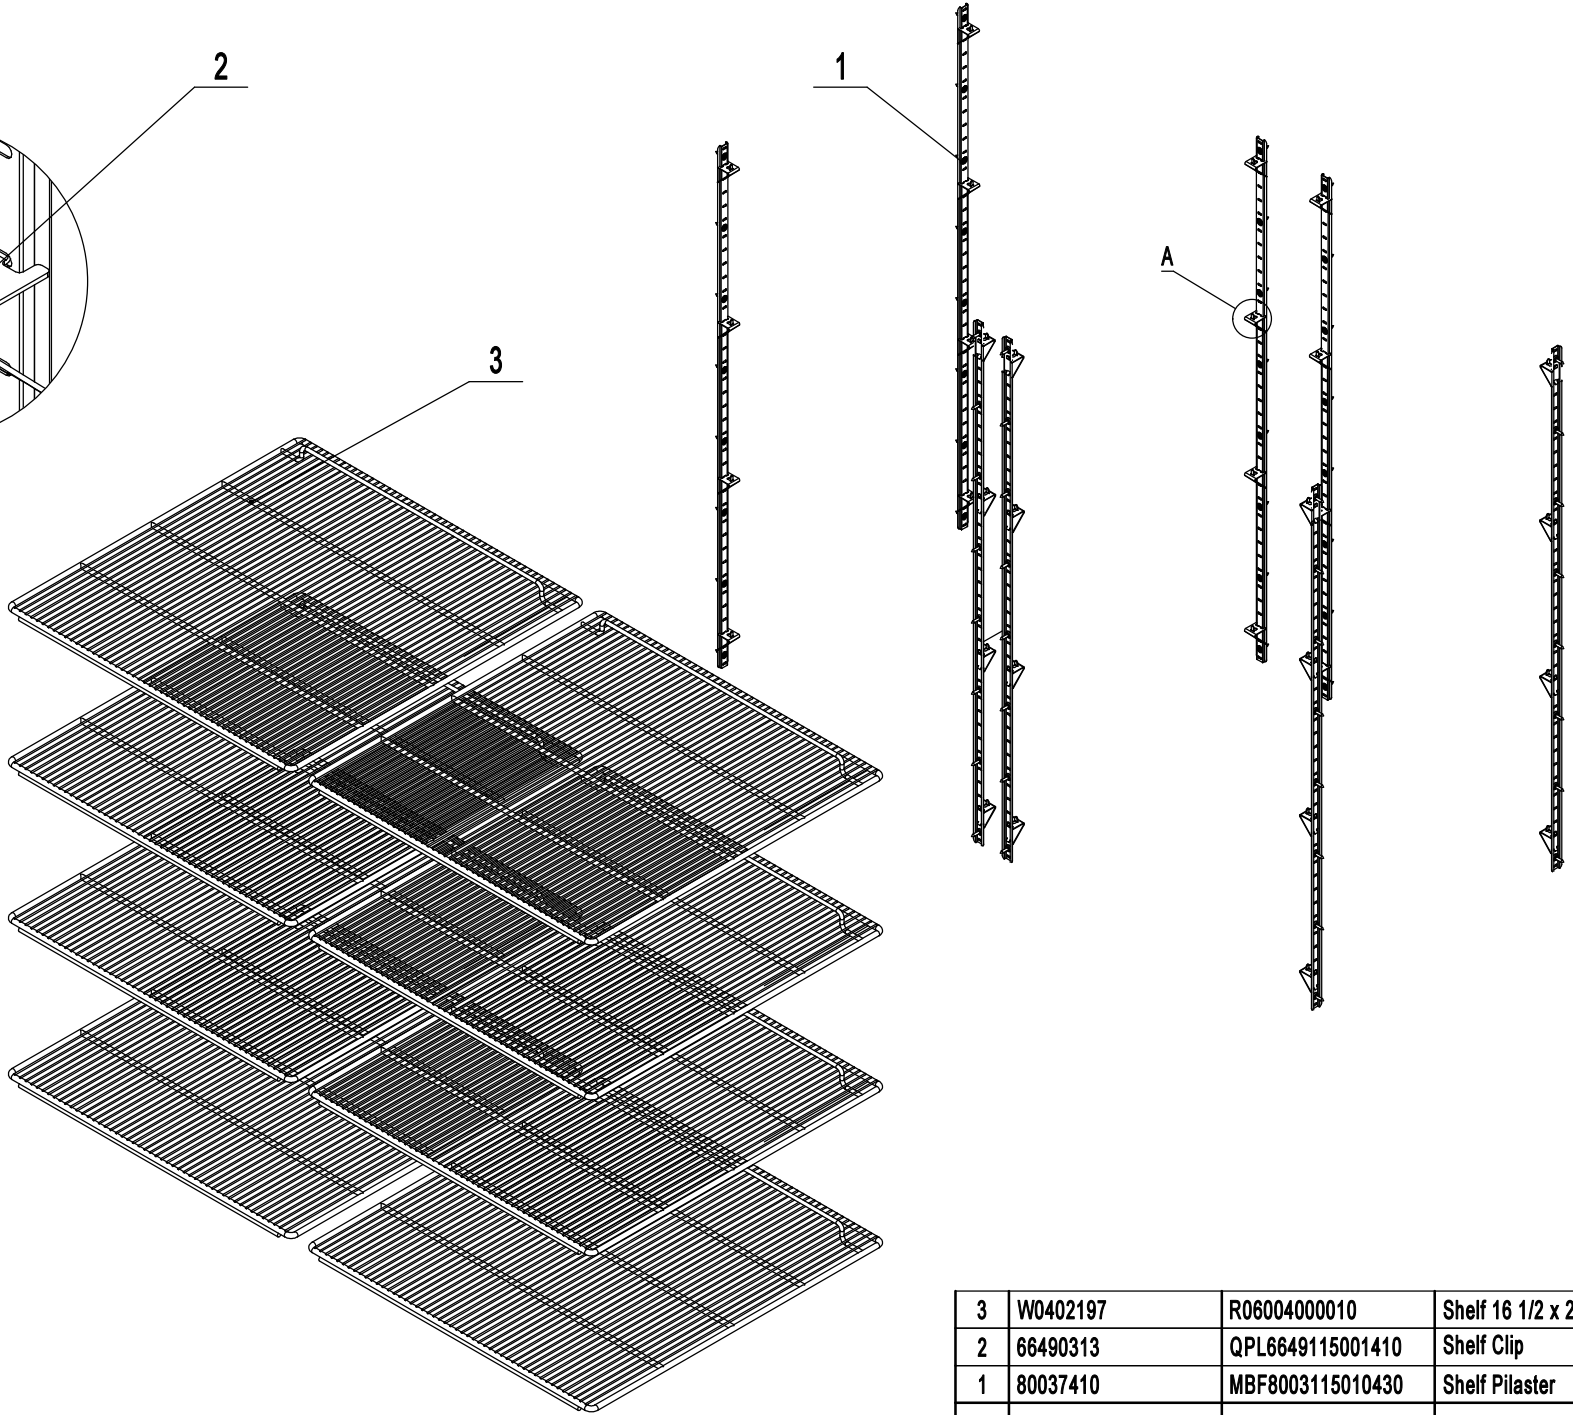

A

3	W0402197	R06004000010	Shelf 16 1/2 x 24 5/8	8
2	66490313	QPL6649115001410	Shelf Clip	32
1	80037410	MBF8003115010430	Shelf Pilaster	8
No.	Old Part #	New Part #	Part Name	Qty