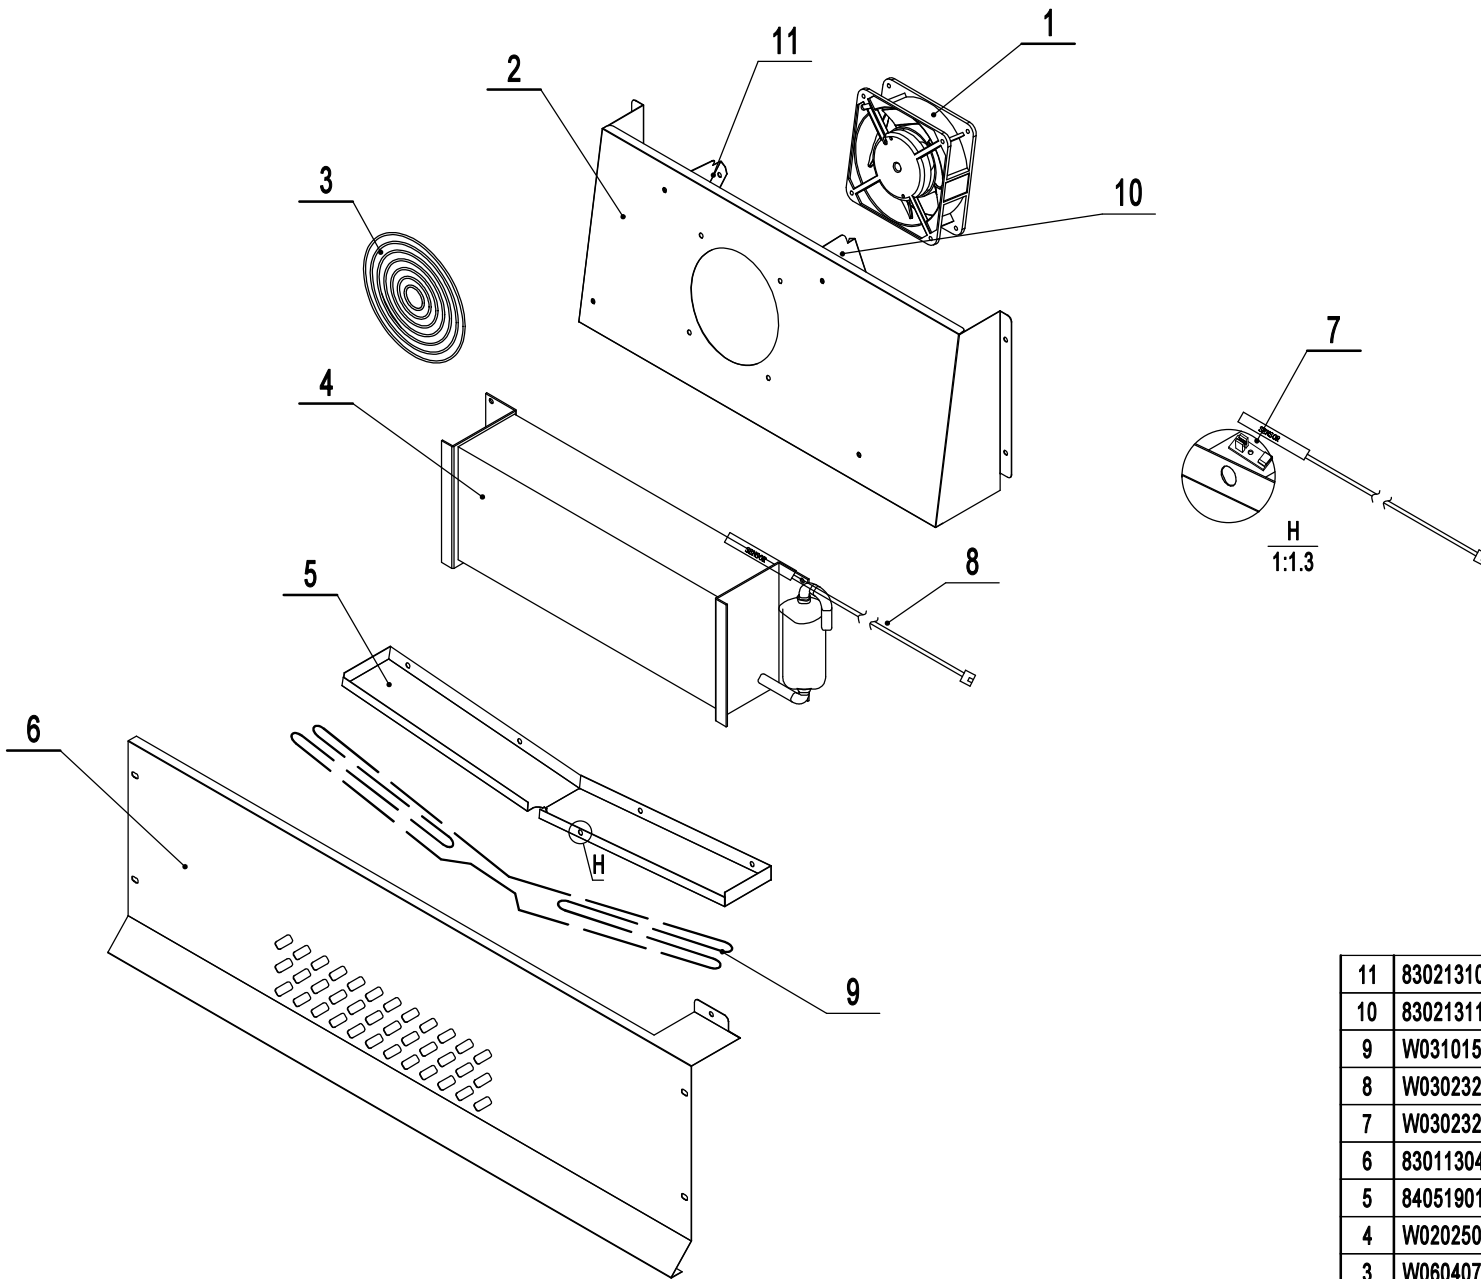

8405GRL-EA

REV 01.2025

11	83021310	#N/A	Evap Left Air Deflector	1
10	83021311	#N/A	Evap Right Air Deflector	1
9	W0310151	R0301000048	Evap Drain Pan Heating Tube	1
8	W0302326	R03019000014	Evap Temp Blue Probe	1
7	W0302323	R03019000012	Room Temp White Probe	1
6	83011304	#N/A	Evap Cover	1
5	84051901	MGF8405104001430	Evap Drain Pan	1
4	W0202505	R02002000047	Evaporator	1
3	W0604072	#N/A	Evap Fan Guard	1
2	83011305	#N/A	Evap Fan Shroud	1
1	R03001000009	#N/A	Evap Motor	1
No.	Old Part #	New Part #	Part Name	Qty