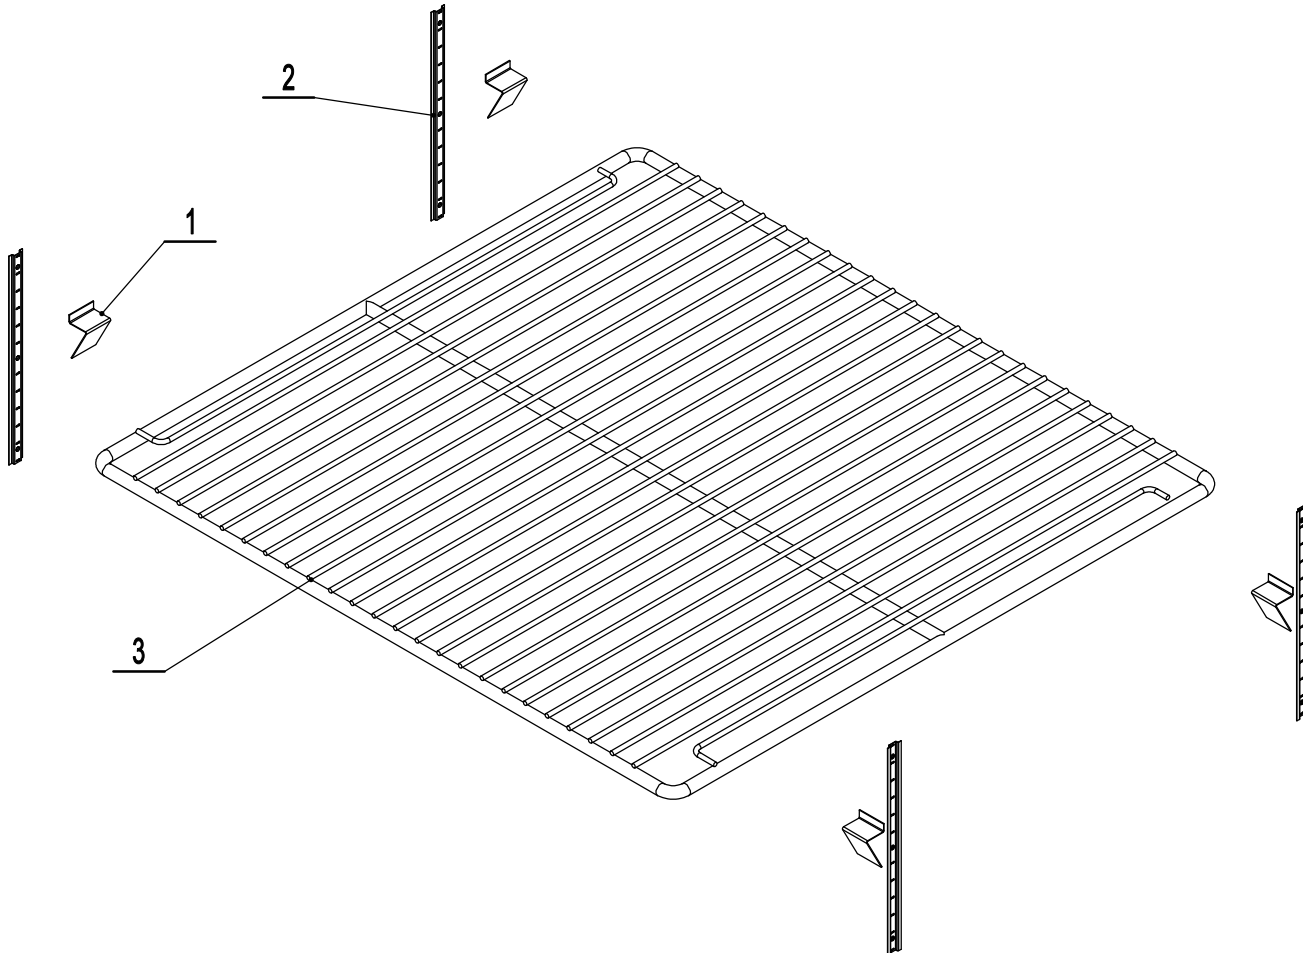

8405GRL-SA

REV 01.2025

3	W0402568	R06004000056	Shelf	1
2	24432012	QPL6749115001430	Shelf Pilaster	4
1	66490313	QPL6649115001410	Shelf Clip	4
No.	Old Part #	New Part #	Part Name	Qty