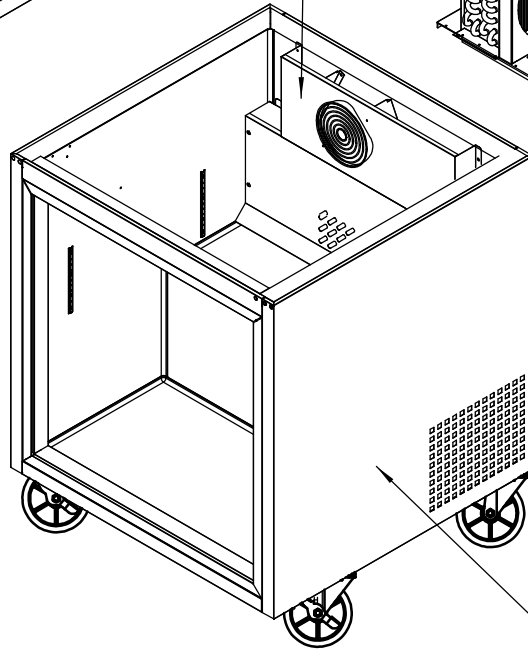

MGF8405GRL

REV 01.2025

COUNTER TOP ASSEMBLY
PART A

EVAPORATOR ASSEMBLY
PART F

COMPRESSOR ASSEMBLY
PART E

DOOR ASSEMBLY
PART B

CABINET ASSEMBLY
PART D

SHELF ASSEMBLY
PART C

8405GRL-CTA

REV 01.2025

4	MGF8401225000	#N/A	Counter Top Assembly	1
3	83032302	MSF8303112005430	Controller Bracket	1
2	W0302024	R03018000002	Controller Display	1
1	W0409901	#N/A	Controller Cover	1
No.	Old Part #	New Part #	Part Name	Qty