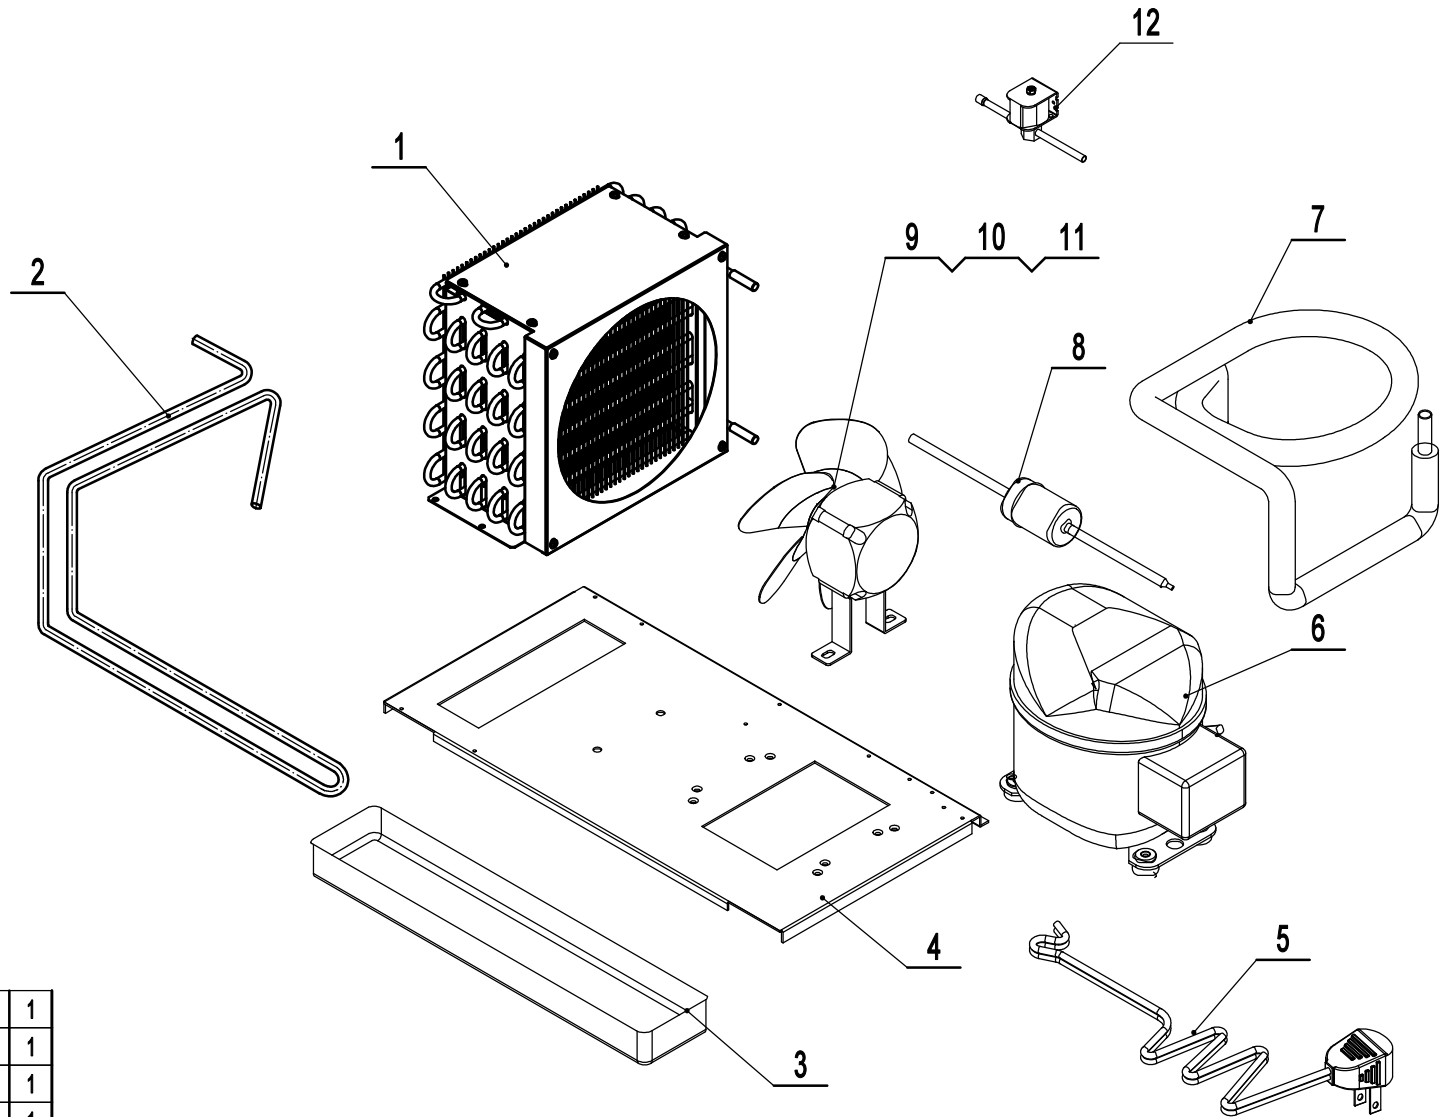

MGF8405GR-CCA

REV 10.2024

12	W0205012	Solenoid Valve	1
11	W0604079	Condenser Fan Bracket	1
10	W0301060	Condenser Fan Blade	1
9	W0301905	Condenser Fan Motor	1
8	W0204003	Filter Drier	1
7	W0210568	Suction Tube B	1
6	W0201164	Compressor	1
5	W0305134	Power Cord	1
4	83012102	Condensing Unit Board	1
3	W0411208	Condenser Drain Pan	1
2	W0210588	Discharge Tube	1
1	W0203065	Condenser	1
No.	Part #	Part Name	Qty