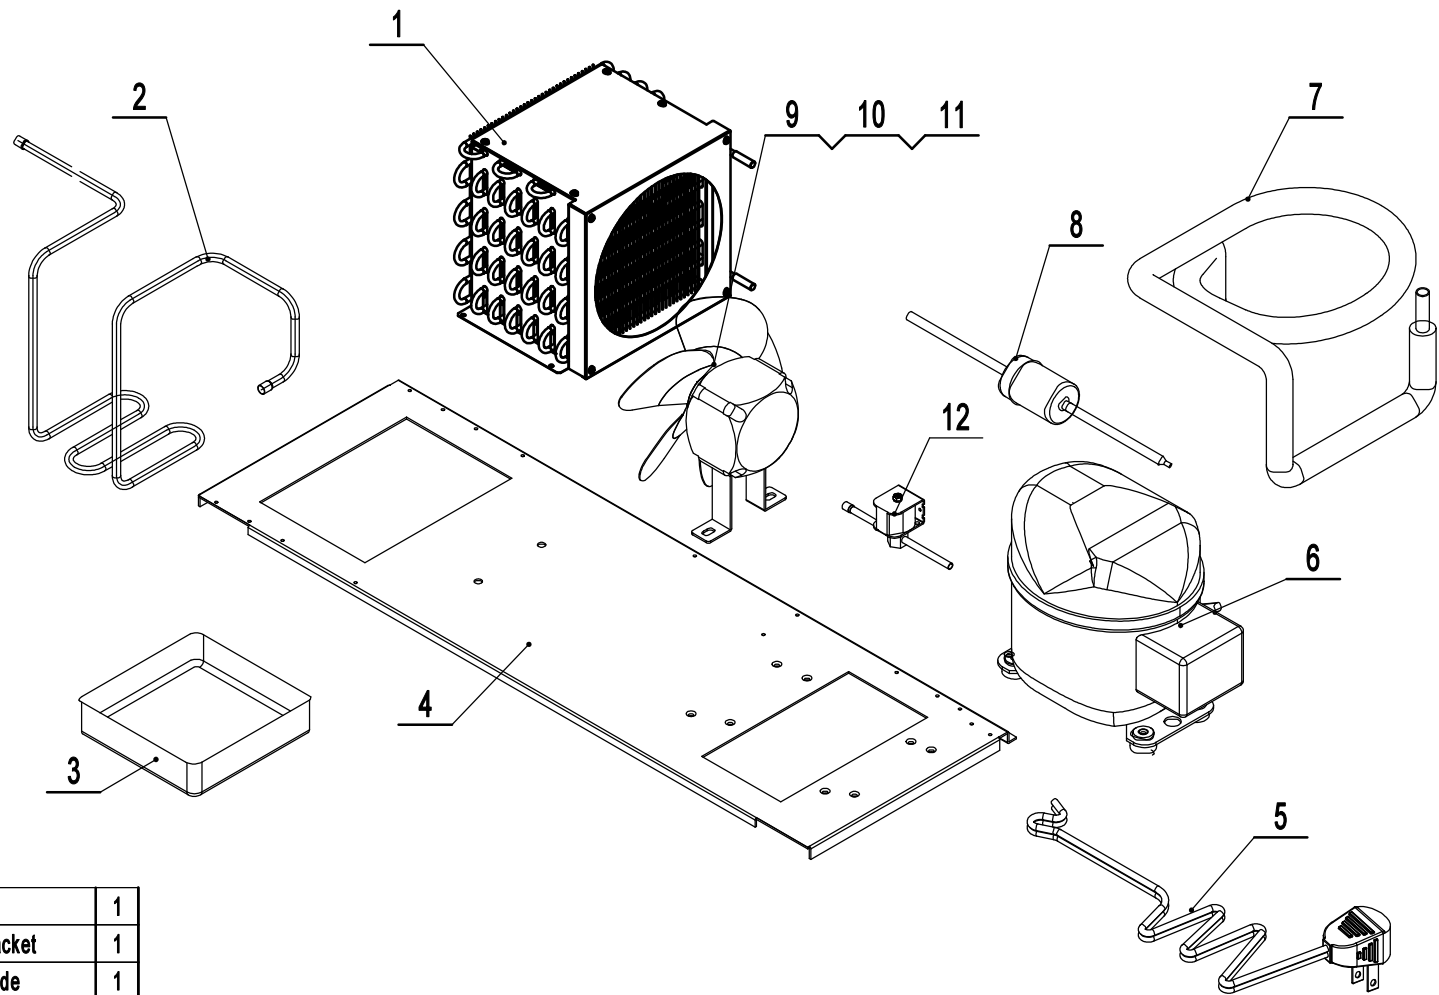

MGF8406GR-CCA

REV 10.2024

12	W0205012	Solenoid Valve	1
11	W0604079	Condenser Fan Bracket	1
10	W0301060	Condenser Fan Blade	1
9	W0301905	Condenser Fan Motor	1
8	W0204003	Filter Drier	1
7	W0210569	Suction Tube B	1
6	W0201165	Compressor	1
5	W0305134	Power Cord	1
4	83022105	Condensing Unit Board	1
3	W0411206	Condenser Drain Pan	1
2	W0210466	Discharge Tube	1
1	W0203066	Condenser	1
No.	Part #	Part Name	Qty