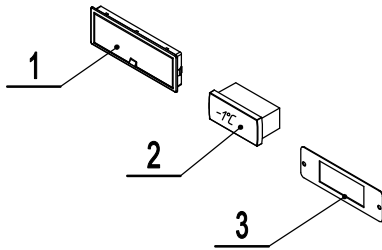

4	MGF8403FF01	Counter Top Assembly	1
3	83032302	Controller Bracket	1
2	W0302021	Controller Display	1
1	W0409878	Controller Cover	1
No.	Part #	Part Name	Qty

MGF8407GR-DA

REV 10.2024

10	W0604029	Bottom Left Hinge	1
9	MSF8303FC01	Left Door Assembly	1
8	W0604027	Top Left Hinge	1
7	W0604026	Top Right Hinge	1
6	W0409845	Top Door Shaft Sleeve	2
5	W0404519	Door Gasket	2
4	W0604922	Door Spring Bar	2
3	W0604028	Bottom Right Hinge	1
2	W0409843	Bottom Door Shaft Sleeve	2
1	MSF8303FC02	Right Door Assembly	1
No.	Part #	Part Name	Qty