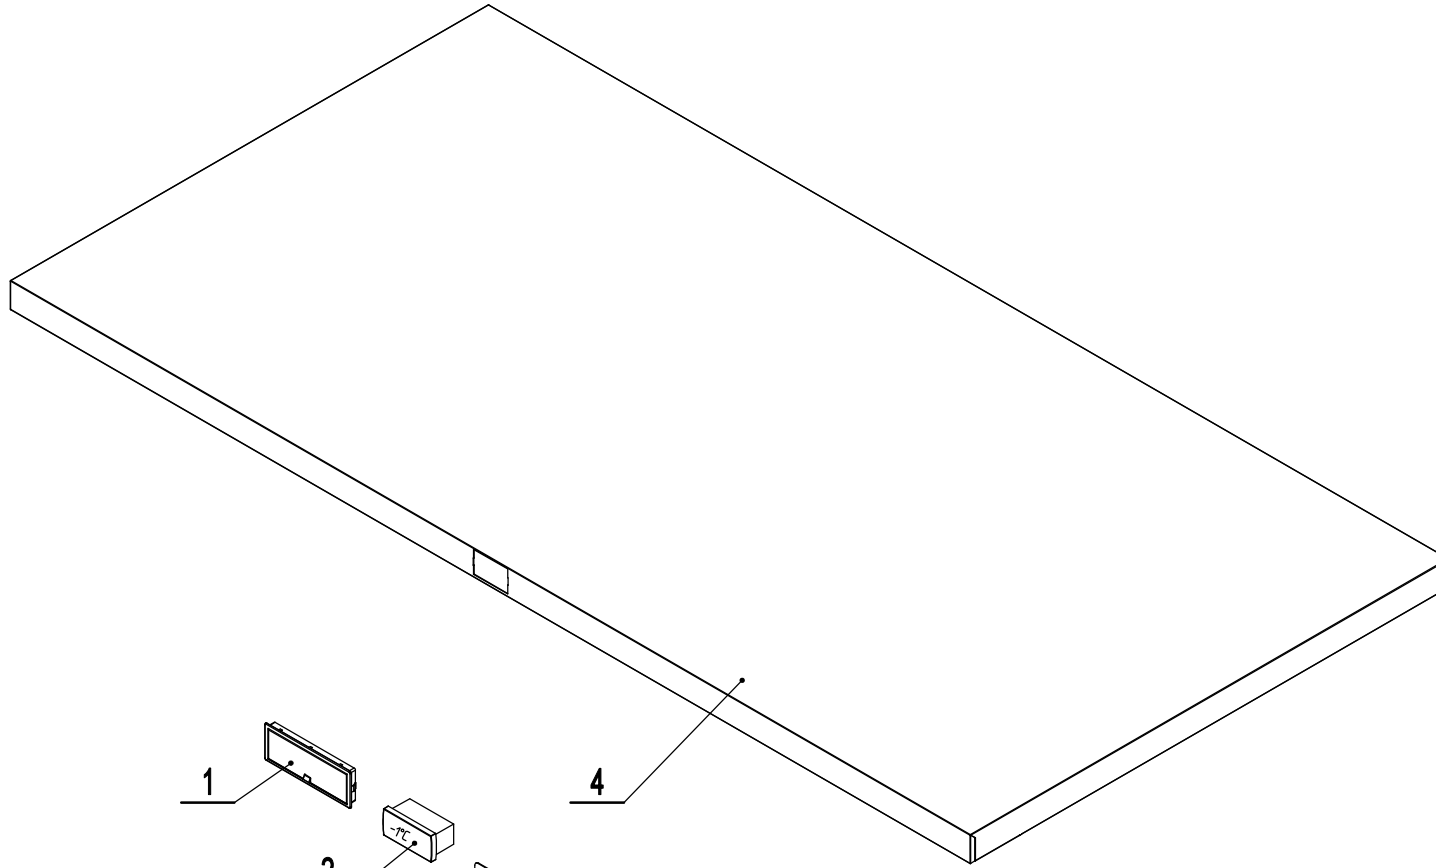

4	MGF8403FF01	Counter Top Assembly	1
3	83032302	Controller Bracket	1
2	W0302021	Controller Display	1
1	W0409878	Controller Cover	1
No.	Part #	Part Name	Qty

MGF8407GR-DA

REV 10.2024

10	W0604029	Bottom Left Hinge	1
9	MSF8303FC01	Left Door Assembly	1
8	W0604027	Top Left Hinge	1
7	W0604026	Top Right Hinge	1
6	W0409845	Top Door Shaft Sleeve	2
5	W0404519	Door Gasket	2
4	W0604922	Door Spring Bar	2
3	W0604028	Bottom Right Hinge	1
2	W0409843	Bottom Door Shaft Sleeve	2
1	MSF8303FC02	Right Door Assembly	1
No.	Part #	Part Name	Qty