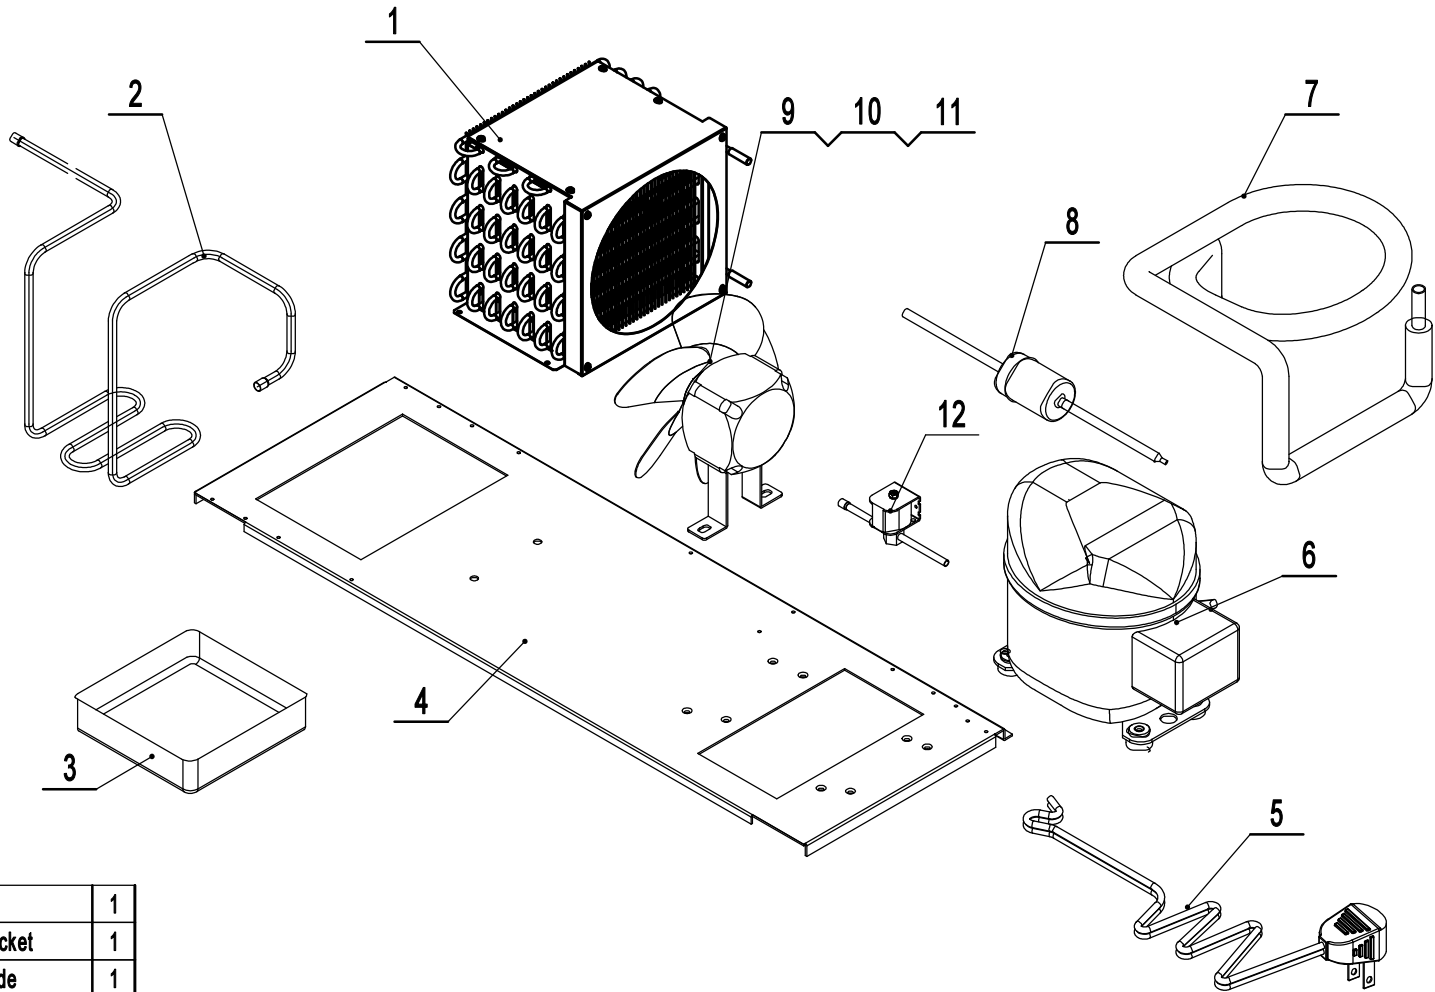

MGF8407GR-CCA

REV 10.2024

12	W0205012	Solenoid Valve	1
11	W0604079	Condenser Fan Bracket	1
10	W0301060	Condenser Fan Blade	1
9	W0301905	Condenser Fan Motor	1
8	W0204003	Filter Drier	1
7	W0210569	Suction Tube B	1
6	W0201165	Compressor	1
5	W0305134	Power Cord	1
4	83022105	Condensing Unit Board	1
3	W0411206	Condenser Drain Pan	1
2	W0210466	Discharge Tube	1
1	W0203066	Condenser	1

No.	Part #	Part Name	Qty