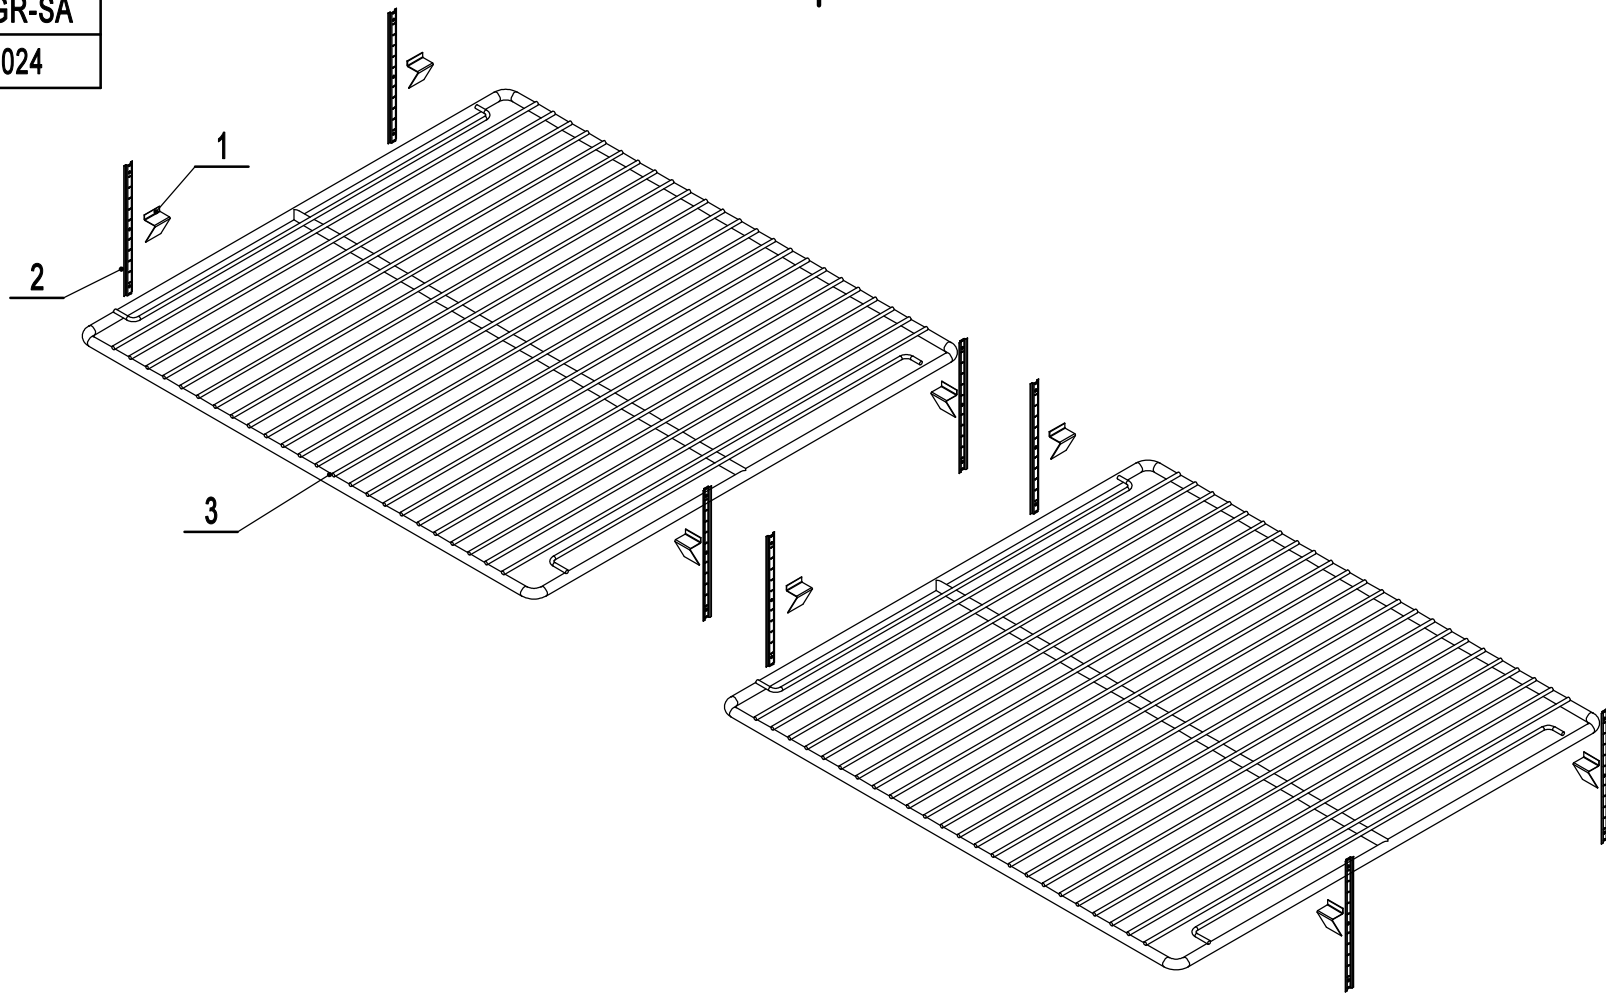

MGF8407GR-SA

REV 10.2024

3	W0402569	Shelf, 27-5/8 x 17-5/8	2
2	24432012	Shelf Pilaster	8
1	66490313	Shelf Clip	8
No.	Part #	Part Name	Qty