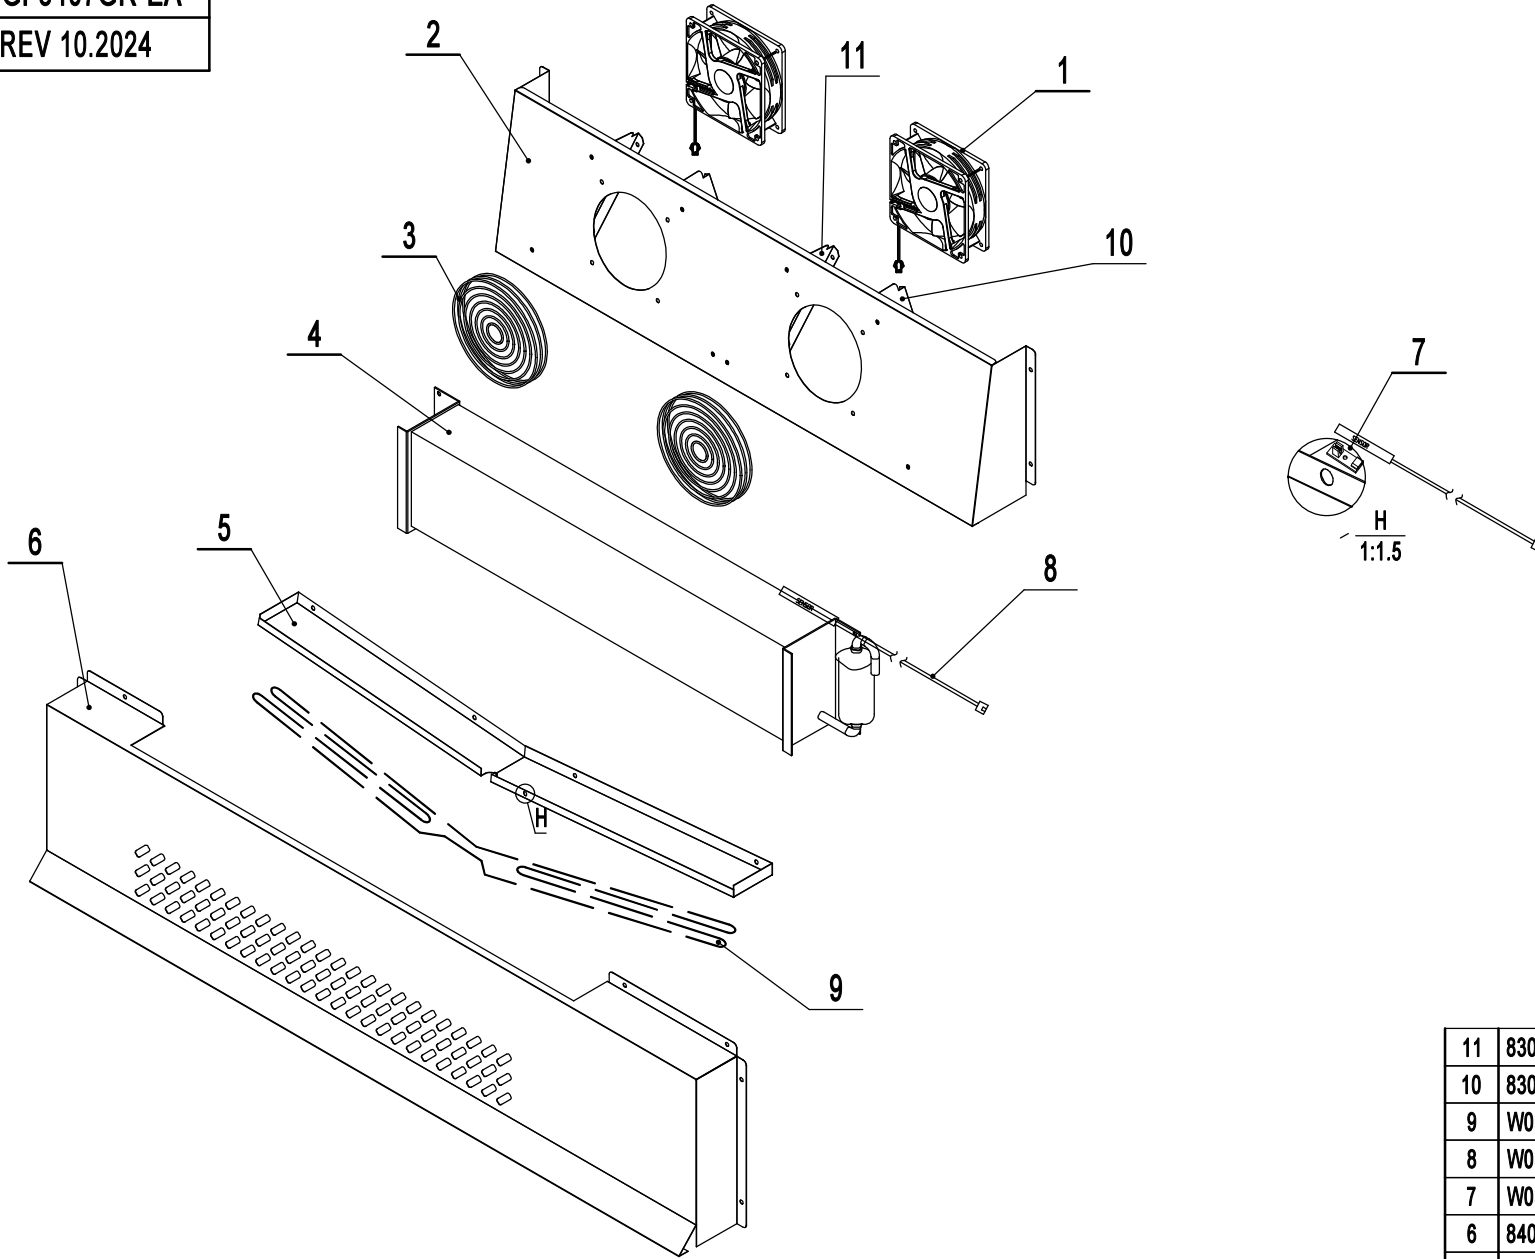

MGF8407GR-EA

REV 10.2024

11	83021306	Evap Left Air Deflector	2
10	83021307	Evap Right Air Deflector	2
9	W0310152	Evap Drain Pan Heater	1
8	W0302317	Evap Temp Blue Probe	1
7	W0302316	Room Temp White Probe	1
6	84031702	Evap Cover	1
5	84061901	Evap Drain Pan	1
4	W0202506	Evaporator	1
3	W0604065	Evap Fan Guard	2
2	83021308	Evap Fan Shroud	1
1	W0301101	Evap Motor	2
No.	Part #	Part Name	Qty