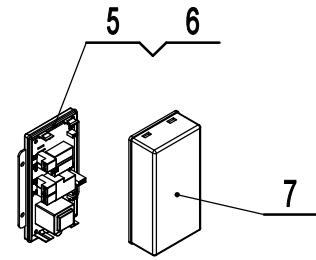

3

4

5

6

8	W0310117	R0301000039	Cabinet Heating Tube	1
7	W0409028-1	#N/A	Controller Box Cover	1
6	W0302018-1	R03002000088	Digital Controller	1
5	W0409027-1	#N/A	Controller Box	1
4	W0402575	R06005000016	Back Barrier	1
3	B0604413	R06001000010	4" M14 Stem Caster W/O Brake	2
2	B0604421	R06001000011	4" M14 Stem Caster W/ Brake	2
1	MGF8405206000	#N/A	Cabinet Assembly	1
No.	Old Part #	New Part #	Part Name	Qty