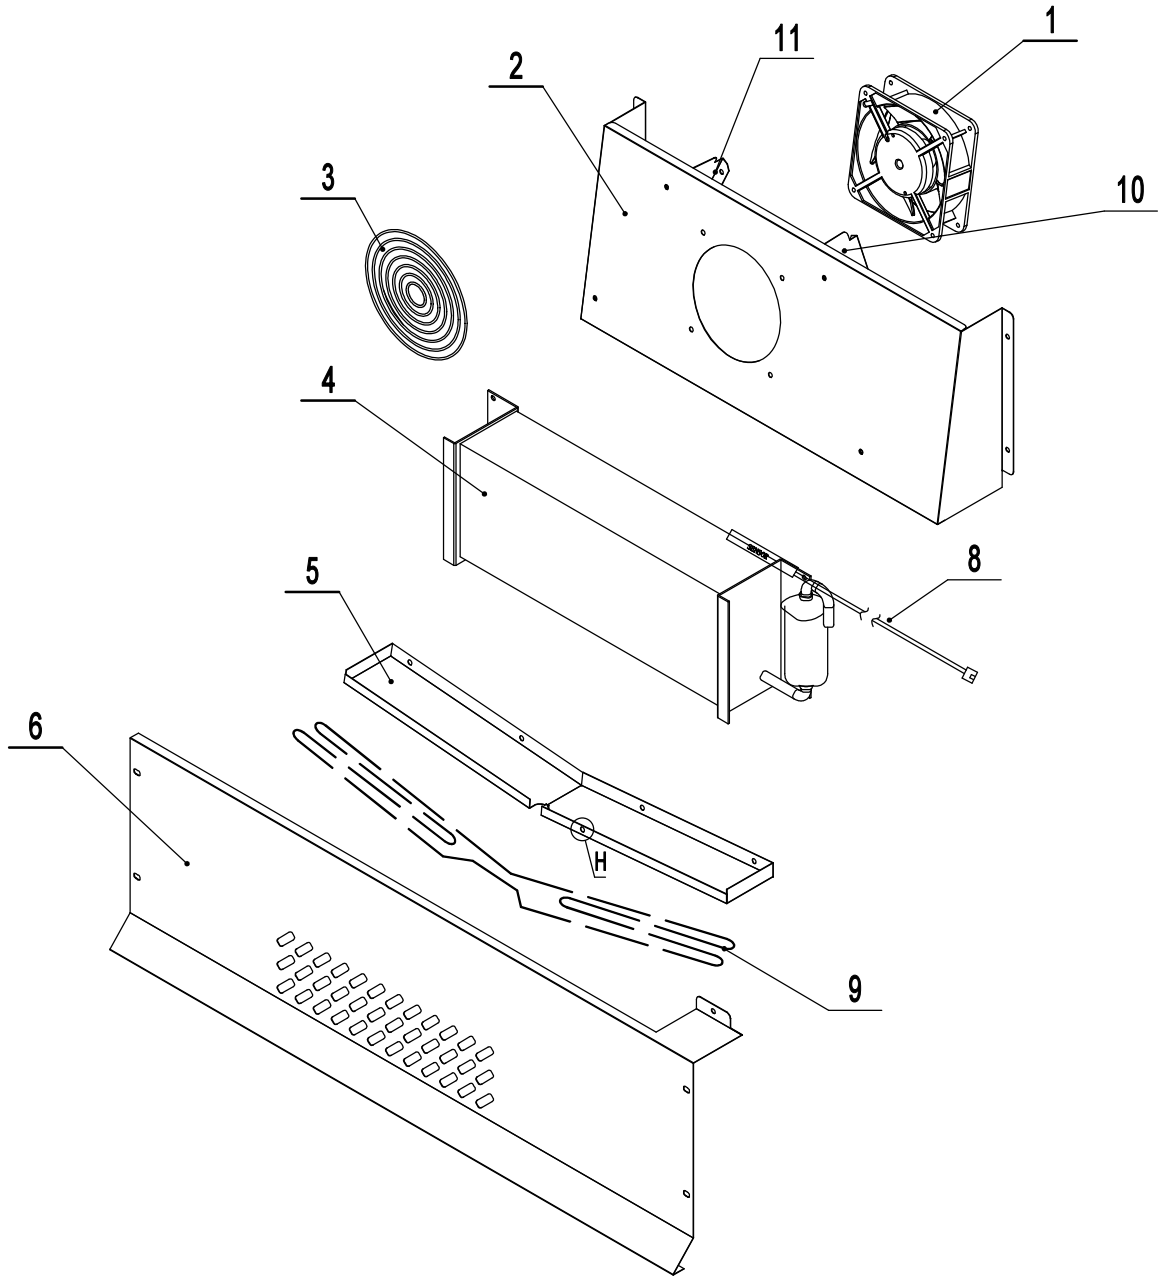

8412GR-EA

REV 01.2025

11	83021310	#N/A	Evap Left Air Deflector	1
10	83021311	#N/A	Evap Right Air Deflector	1
9	W0310151	R03010000048	Evap Drain Pan Heating Tube	1
8	W0302326	R03019000014	Evap Temp Blue Probe	1
7	W0302323	R03019000012	Room Temp White Probe	1
6	83011304	#N/A	Evap Cover	1
5	84051901	MGF8405104001430	Evap Drain Pan	1
4	W0202505	R02002000047	Evaporator	1
3	W0604065	R06005000008	Evap Fan Guard	1
2	83011303	#N/A	Evap Fan Shroud	1
1	R03001000138	#N/A	Evap Motor	1
No.	Old Part #	New Part #	Part Name	Qty