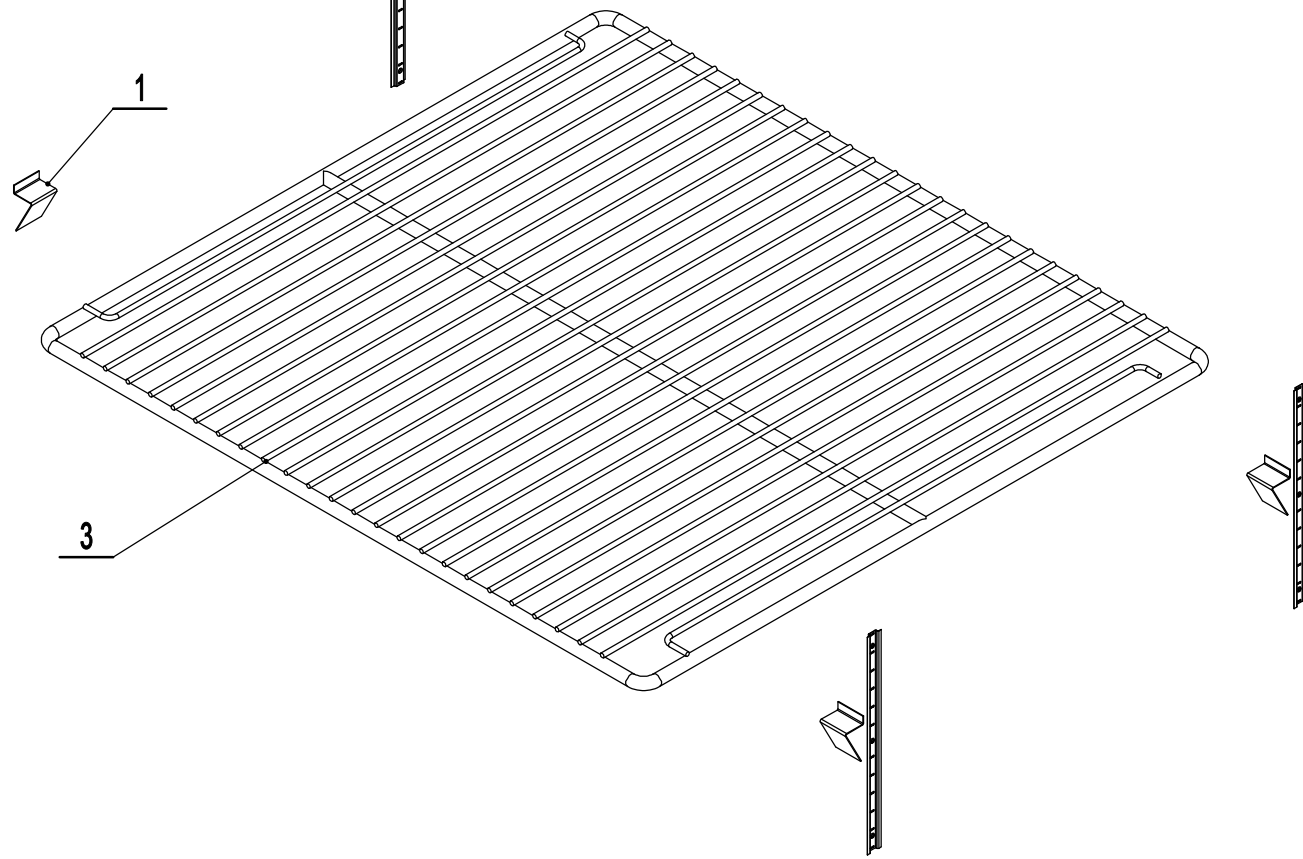

8412GR-SA

REV 01.2025

3	W0402568	R06004000056	Shelf	1
2	24432012	QPL6749115001430	Shelf Pilaster	4
1	66490313	QPL6649115001410	Shelf Clip	4
No.	Old Part #	New Part #	Part Name	Qty