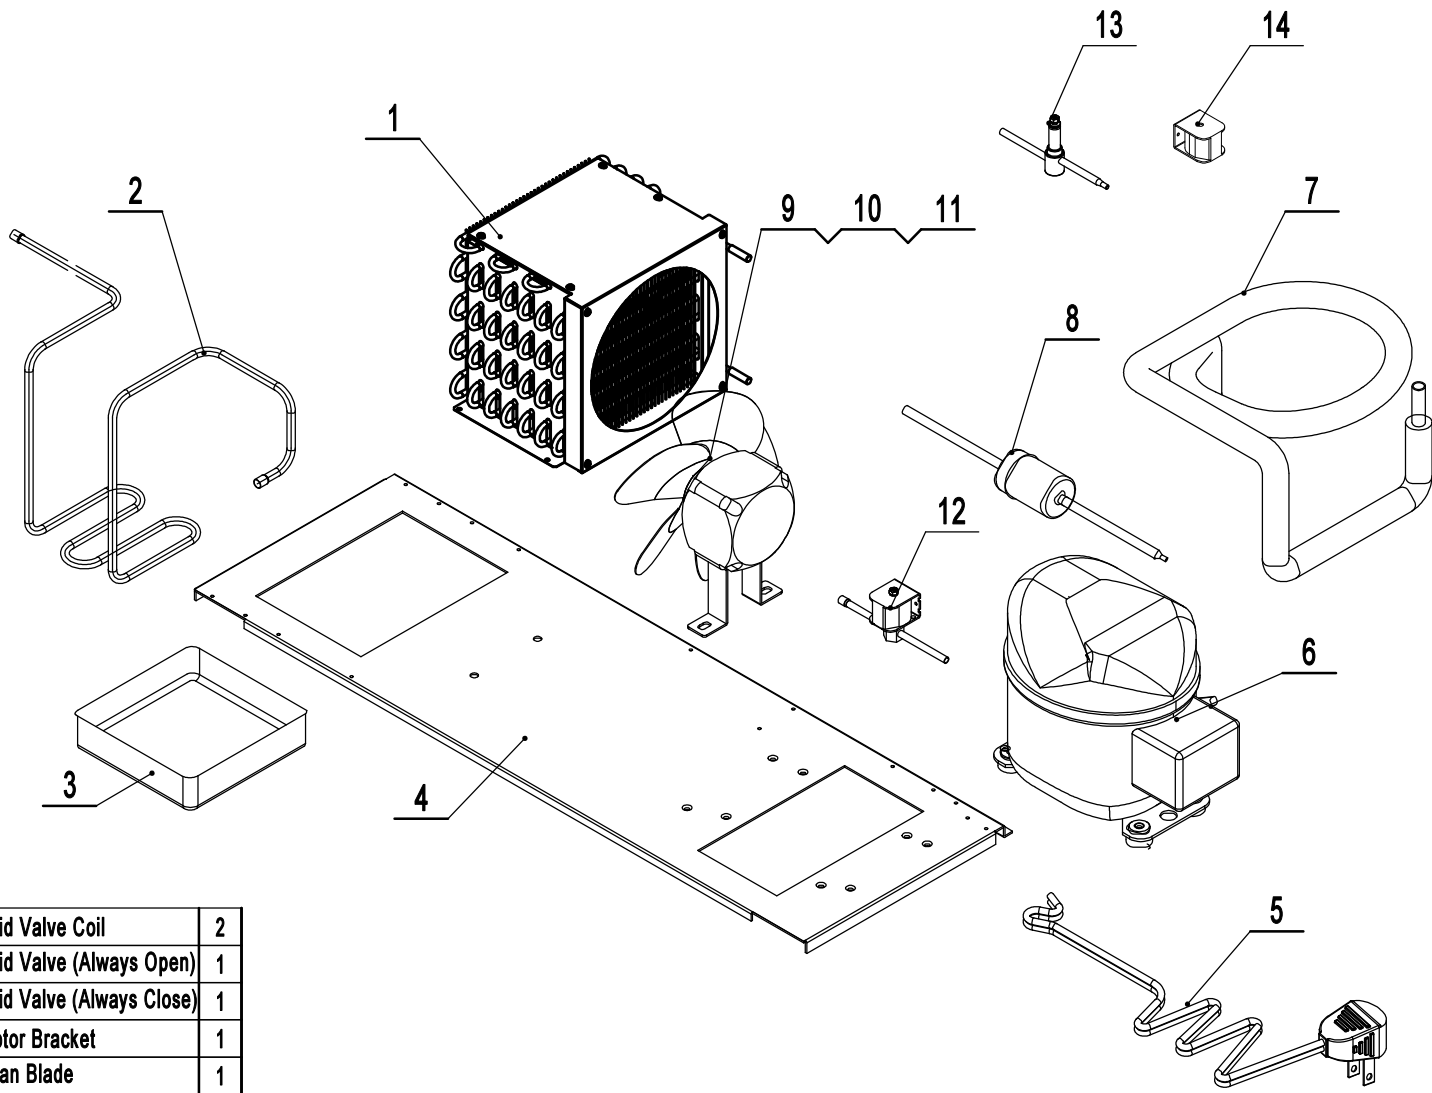

8413GR-CCA

REV 01.2025

14	W0205025	R02013000002	Solenoid Valve Coil	2
13	R02013000005	#N/A	Solenoid Valve (Always Open)	1
12	R02013000004	#N/A	Solenoid Valve (Always Close)	1
11	W0604079	R06099000057	Fan Motor Bracket	1
10	W0301060	R03000000013	Evap Fan Blade	1
9	W0301905-1	R03001000100	Condenser Fan Motor	1
8	W0204100	R02014000002	Filter Drier	1
7	W0210569	#N/A	Suction Tube B	1
6	W0201043	R02000000008	Compressor	1
5	W0305134	R03005000012	Power Cord	1
4	83022105	#N/A	Condensing Unit Board	1
3	MSF8302103003201	#N/A	Evap Drain Pan	1
2	W0210466	#N/A	Discharge Tube	1
1	W0203066	R02005000016	Condenser	1
No.	Old Part #	New Part #	Part Name	Qty