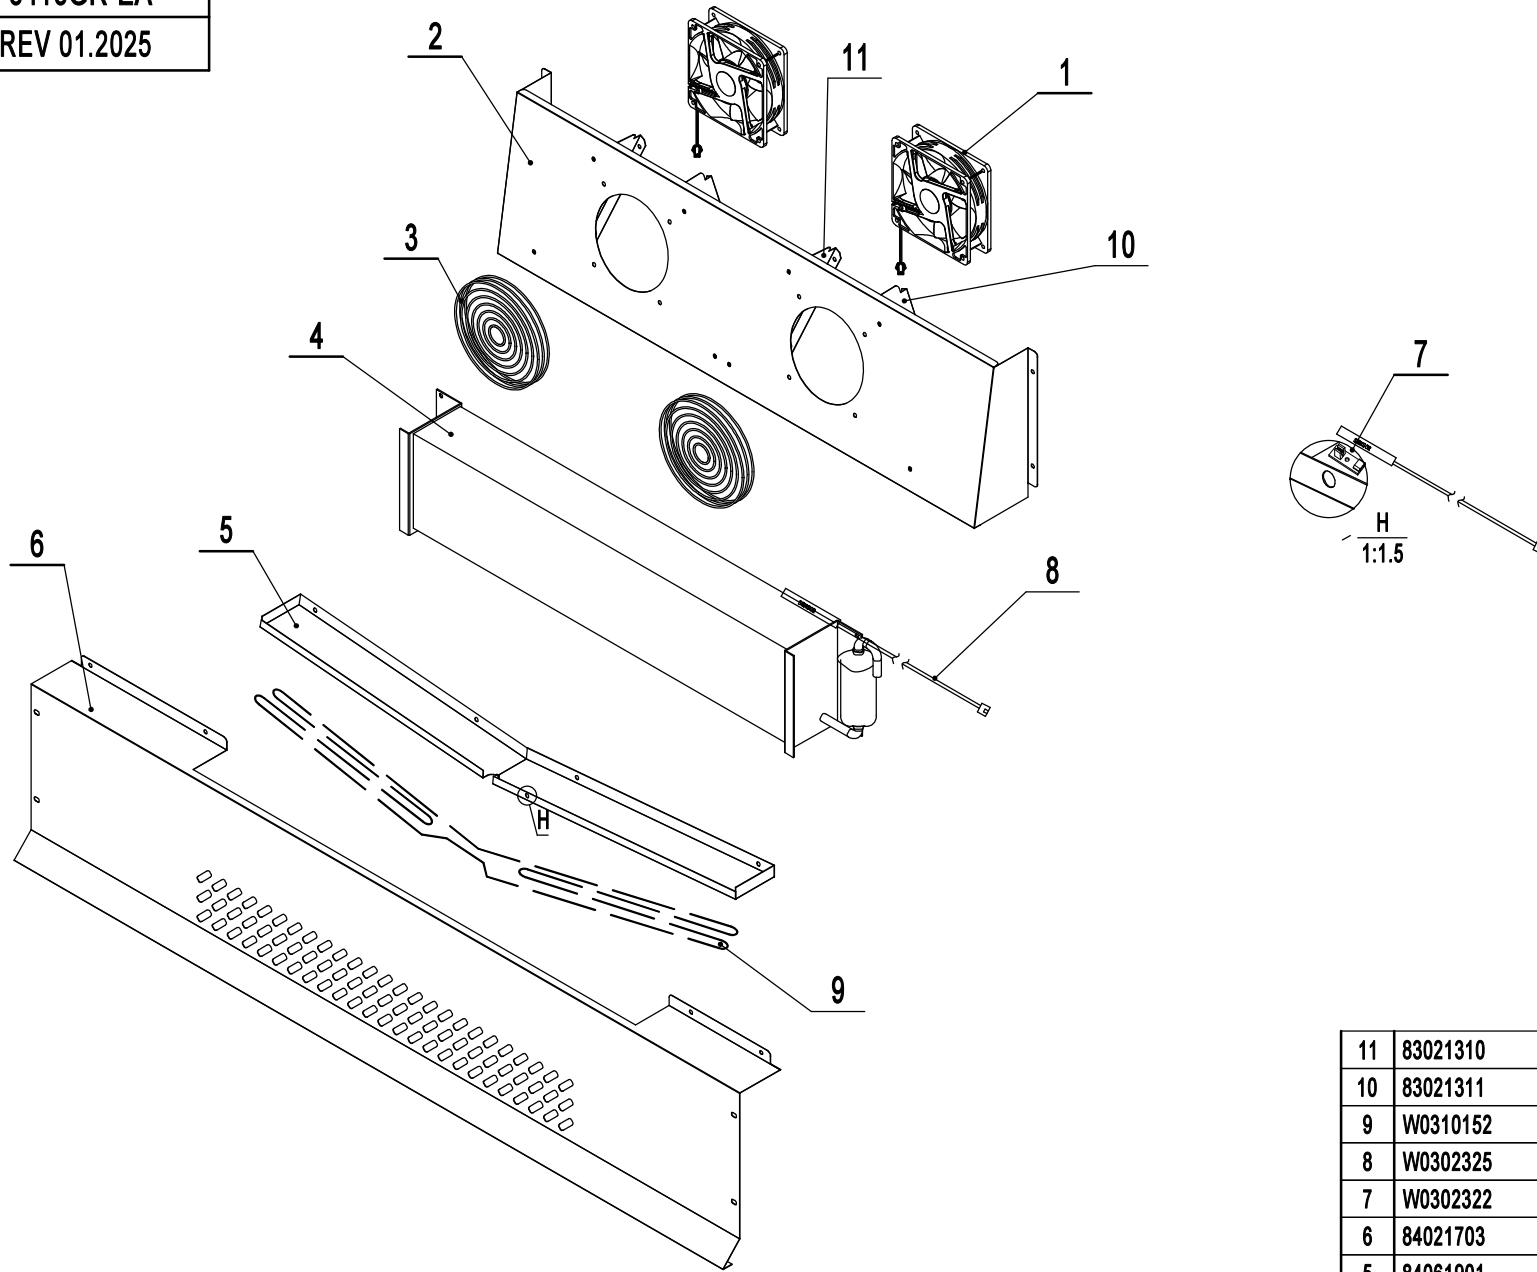

8413GR-EA

REV 01.2025

11	83021310	#N/A	Evap Left Air Deflector	2
10	83021311	#N/A	Evap Right Air Deflector	2
9	W0310152	R0301000049	Evap Drain Pan Heating Tube	1
8	W0302325	R0301900013	Evap Temp Blue Probe	1
7	W0302322	R0301900011	Room Temp White Probe	1
6	84021703	#N/A	Evap Cover	1
5	84061901	MGF8406104001430	Evap Drain Pan	1
4	W0202506	R0200200048	Evaporator	1
3	W0604065	R0600500008	Evap Fan Guard	2
2	83021308	#N/A	Evap Fan Shroud	1
1	R03001000138	#N/A	Evap Motor	2
No.	Old Part #	New Part #	Part Name	Qty