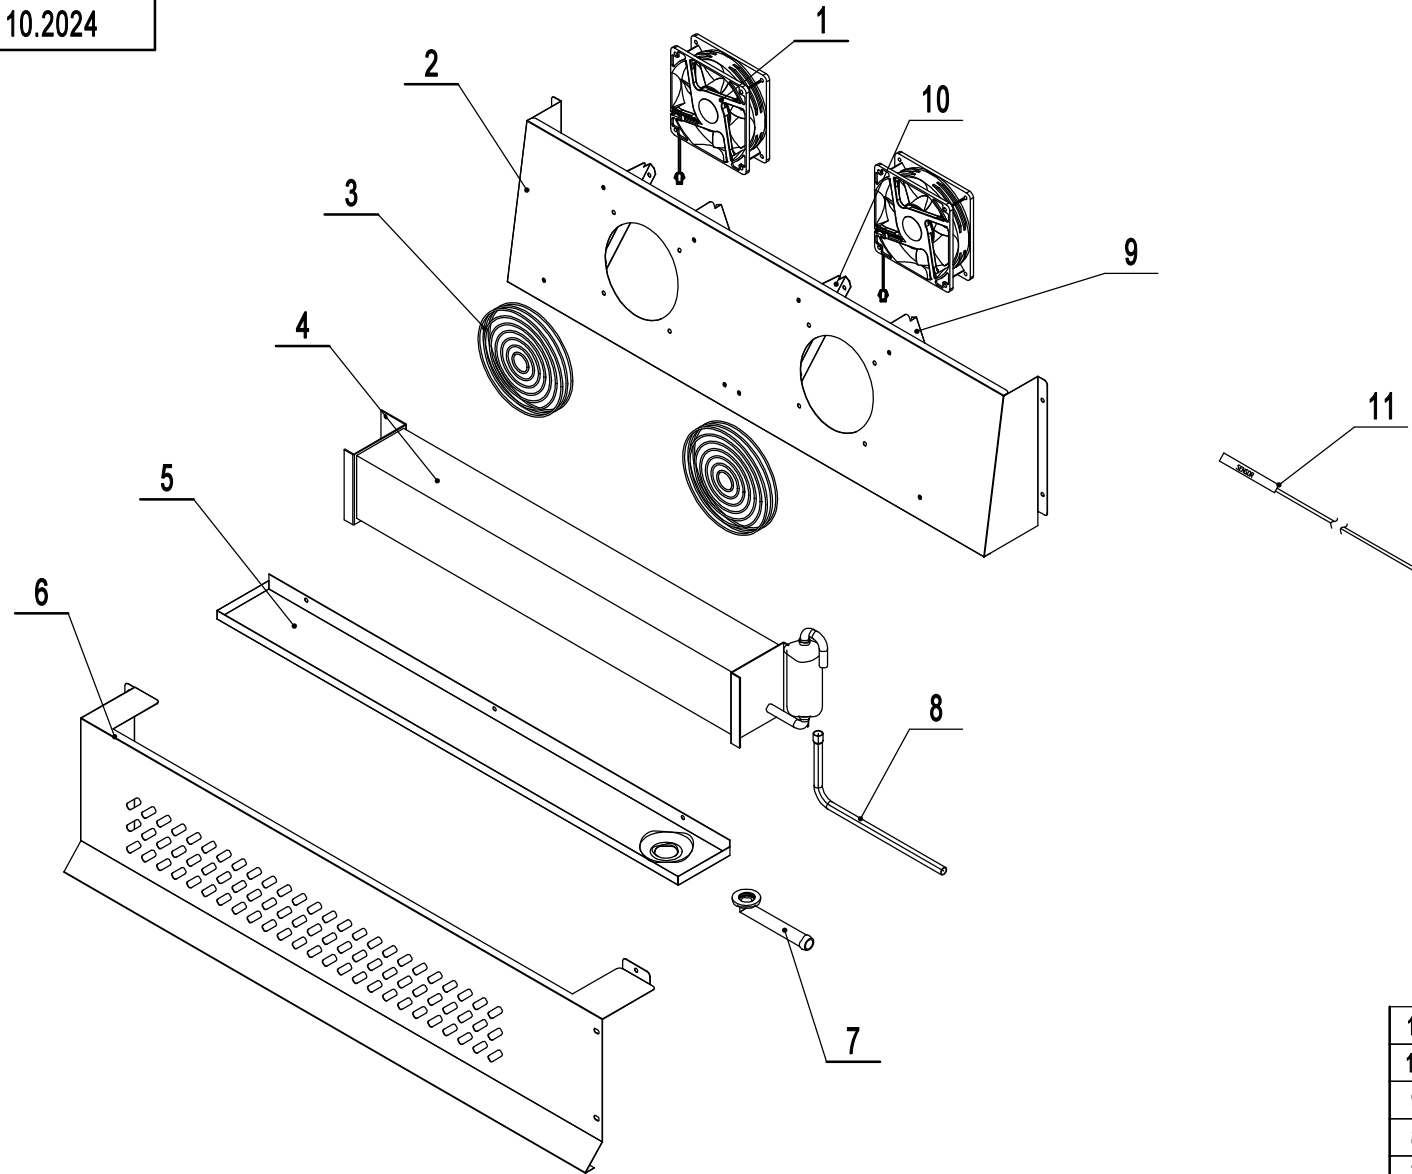

MGF8451GR-EA

REV 10.2024

11	W0302304	Room Temp White Probe	1
10	83021306	Evap Left Air Deflector	2
9	83021307	Evap Right Air Deflector	2
8	W0210578	Suction Tube A	1
7	W0409098	Evap Drain Pipe	1
6	84511301	Evap Cover	1
5	84511904	Evap Drain Pan	1
4	W0202130	Evaporator	1
3	W0604065	Evap Fan Guard	2
2	83021308	Evap Fan Shroud	1
1	W0301101	Evap Motor	2
No.	Part #	Part Name	Qty