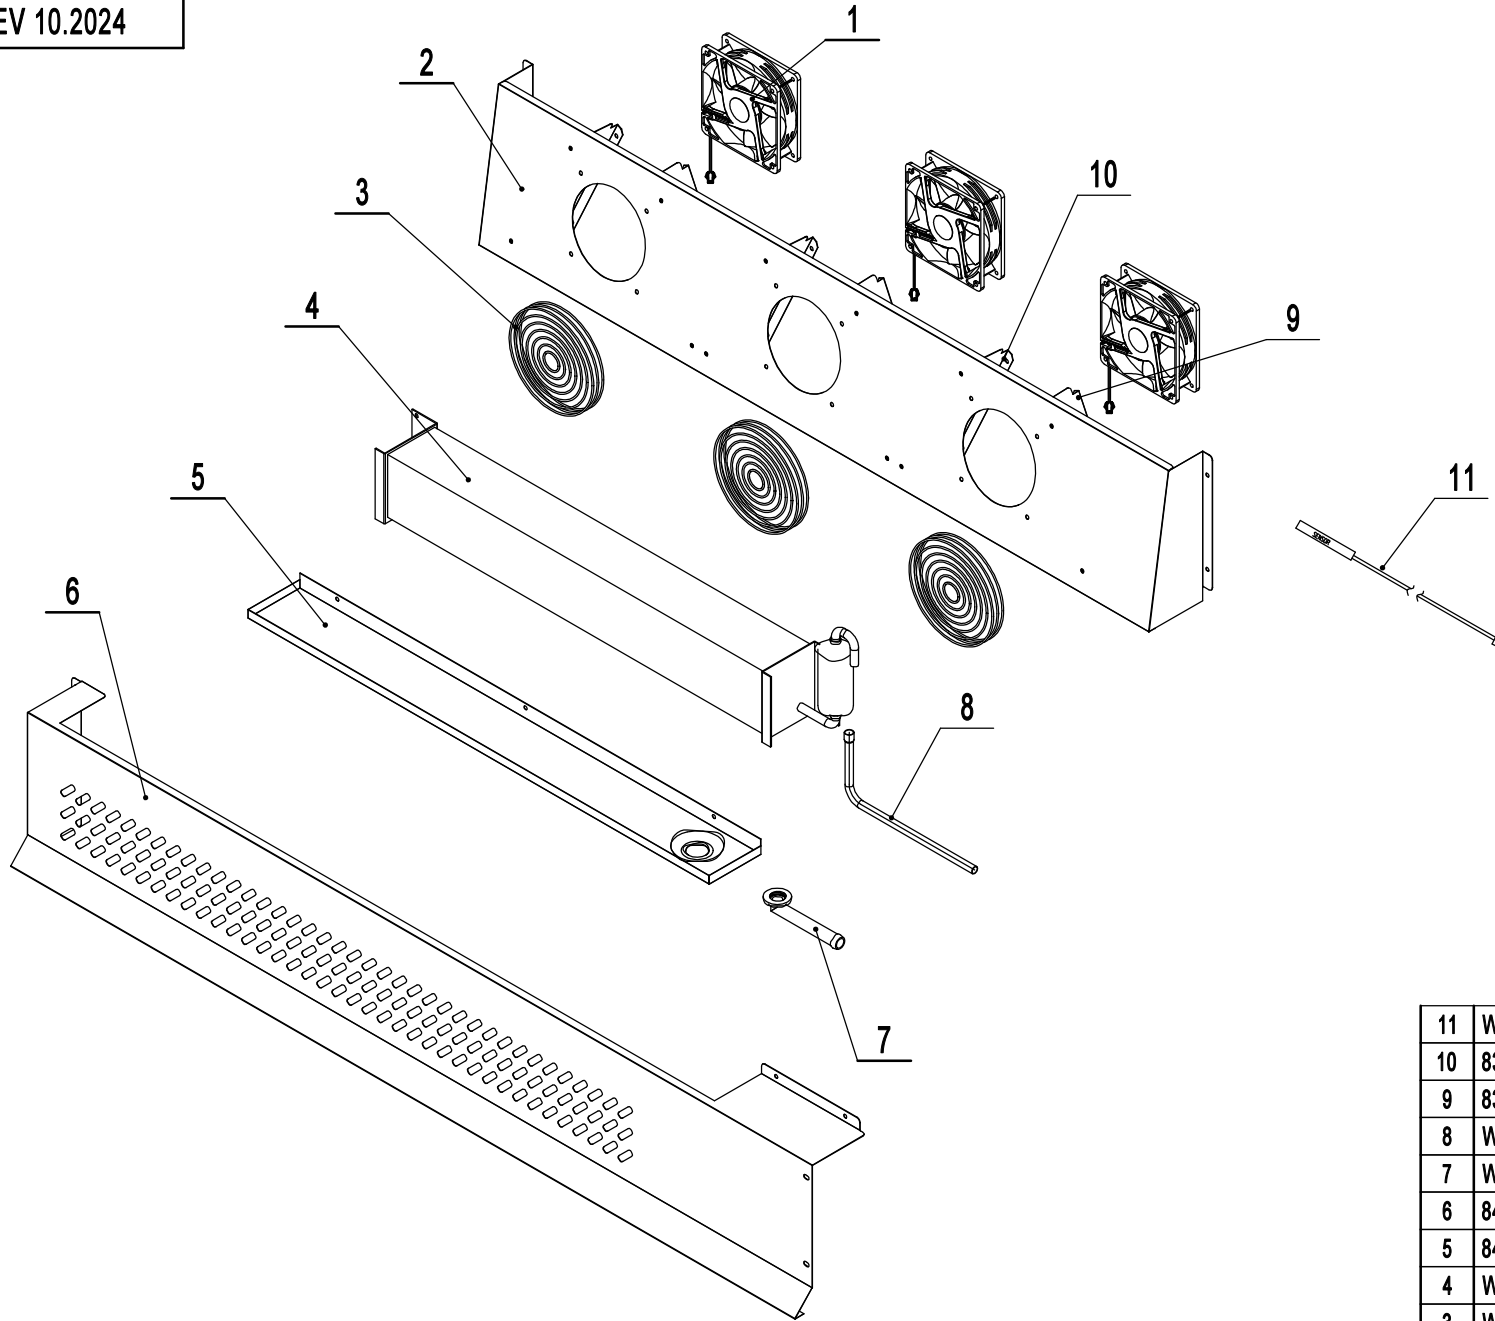

MGF8453GR-EA

REV 10.2024

11	W0302304	Room Temp White Probe	1
10	83021306	Evap Left Air Deflector	3
9	83021307	Evap Right Air Deflector	3
8	W0210579	Suction Tube A	1
7	W0409098	Evap Drain Pipe	1
6	84531301	Evap Cover	1
5	84531903	Evap Drain Pan	1
4	W0202131	Evaporator	1
3	W0604065	Evap Fan Guard	3
2	83031303	Evap Fan Shroud	1
1	W0301101	Evap Motor	3
No.	Part #	Part Name	Qty