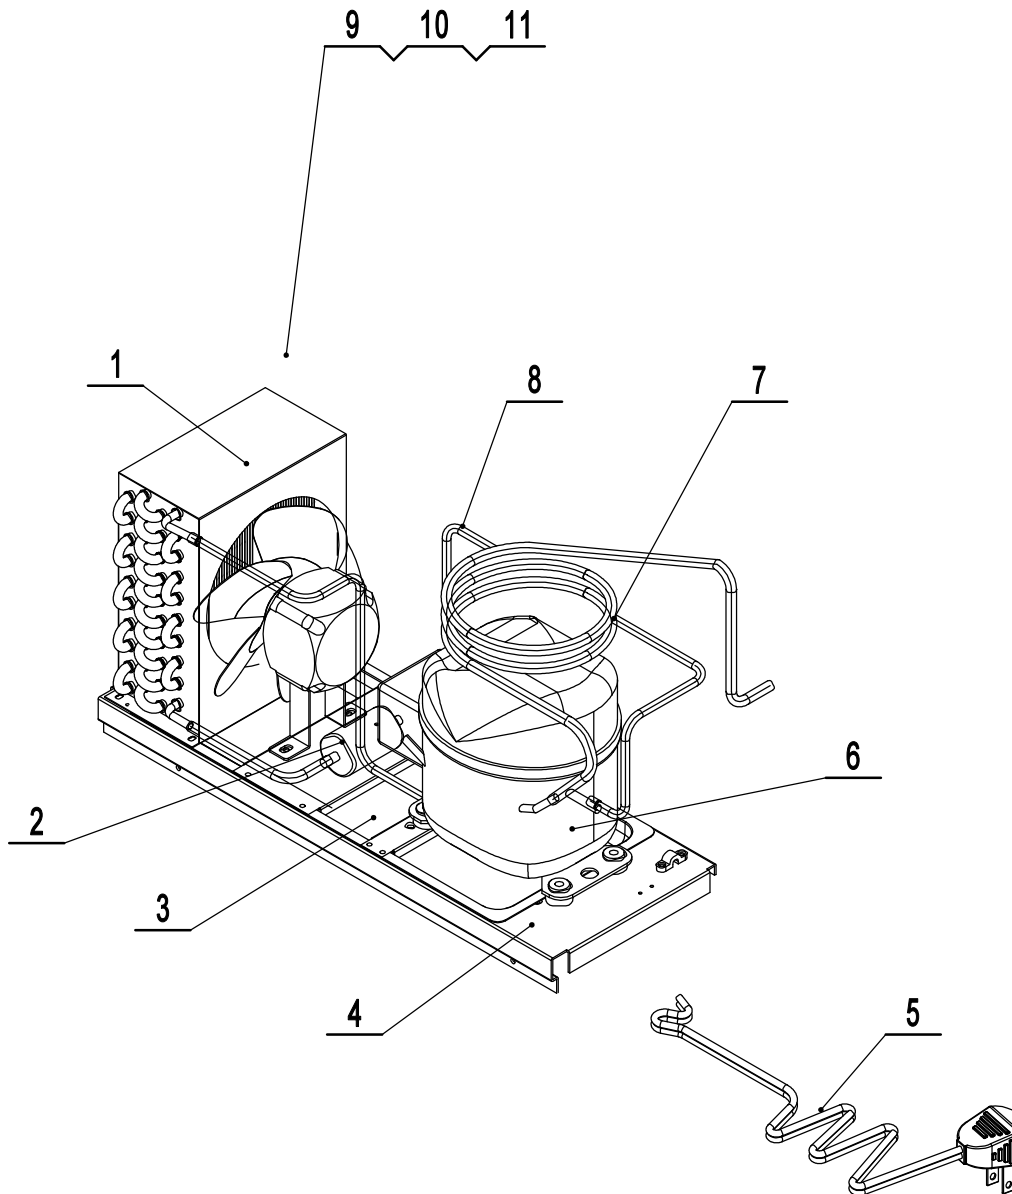

MGF8453GR-CCA

REV 10.2024

11	W0604079	Condenser Fan Bracket	1
10	W0301059	Condenser Fan Blade	1
9	W0301905	Condenser Fan Motor	1
8	W0210593	Discharge Tube	1
7	W0210570	Suction Tube B	1
6	W0201163	Compressor	1
5	W0305134	Power Cord	1
4	84511901	Condensing Unit Board	1
3	W0411077	Condenser Drain Pan	1
2	W0204003	Filter Drier	1
1	W0203261	Condenser	1
No.	Part #	Part Name	Qty