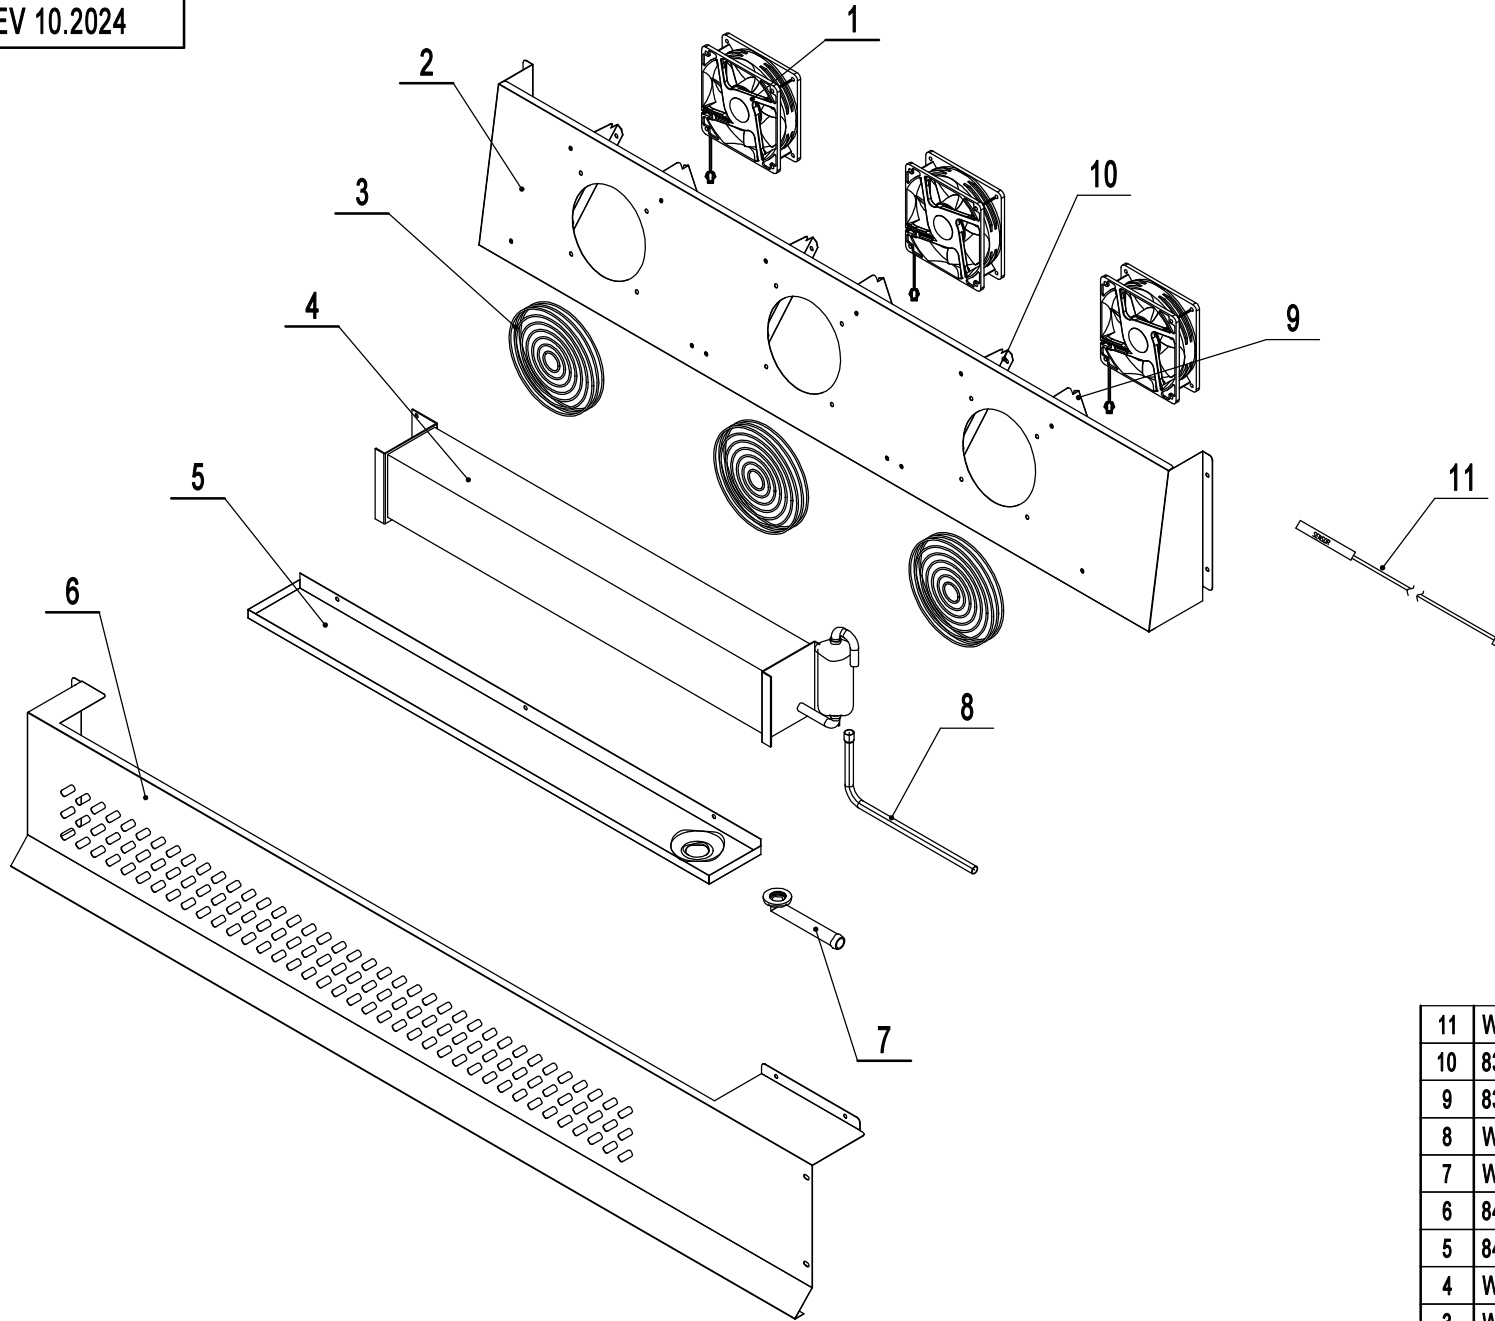

No.	Part #	Part Name	Qty
-----	--------	-----------	-----

MGF8454GR-EA

REV 10.2024

11	W0302304	Room Temp White Probe	1
10	83021306	Evap Left Air Deflector	3
9	83021307	Evap Right Air Deflector	3
8	W0210579	Suction Tube A	1
7	W0409098	Evap Drain Pipe	1
6	84531301	Evap Cover	1
5	84531903	Evap Drain Pan	1
4	W0202131	Evaporator	1
3	W0604065	Evap Fan Guard	3
2	83031303	Evap Fan Shroud	1
1	W0301101	Evap Motor	3
No.	Part #	Part Name	Qty