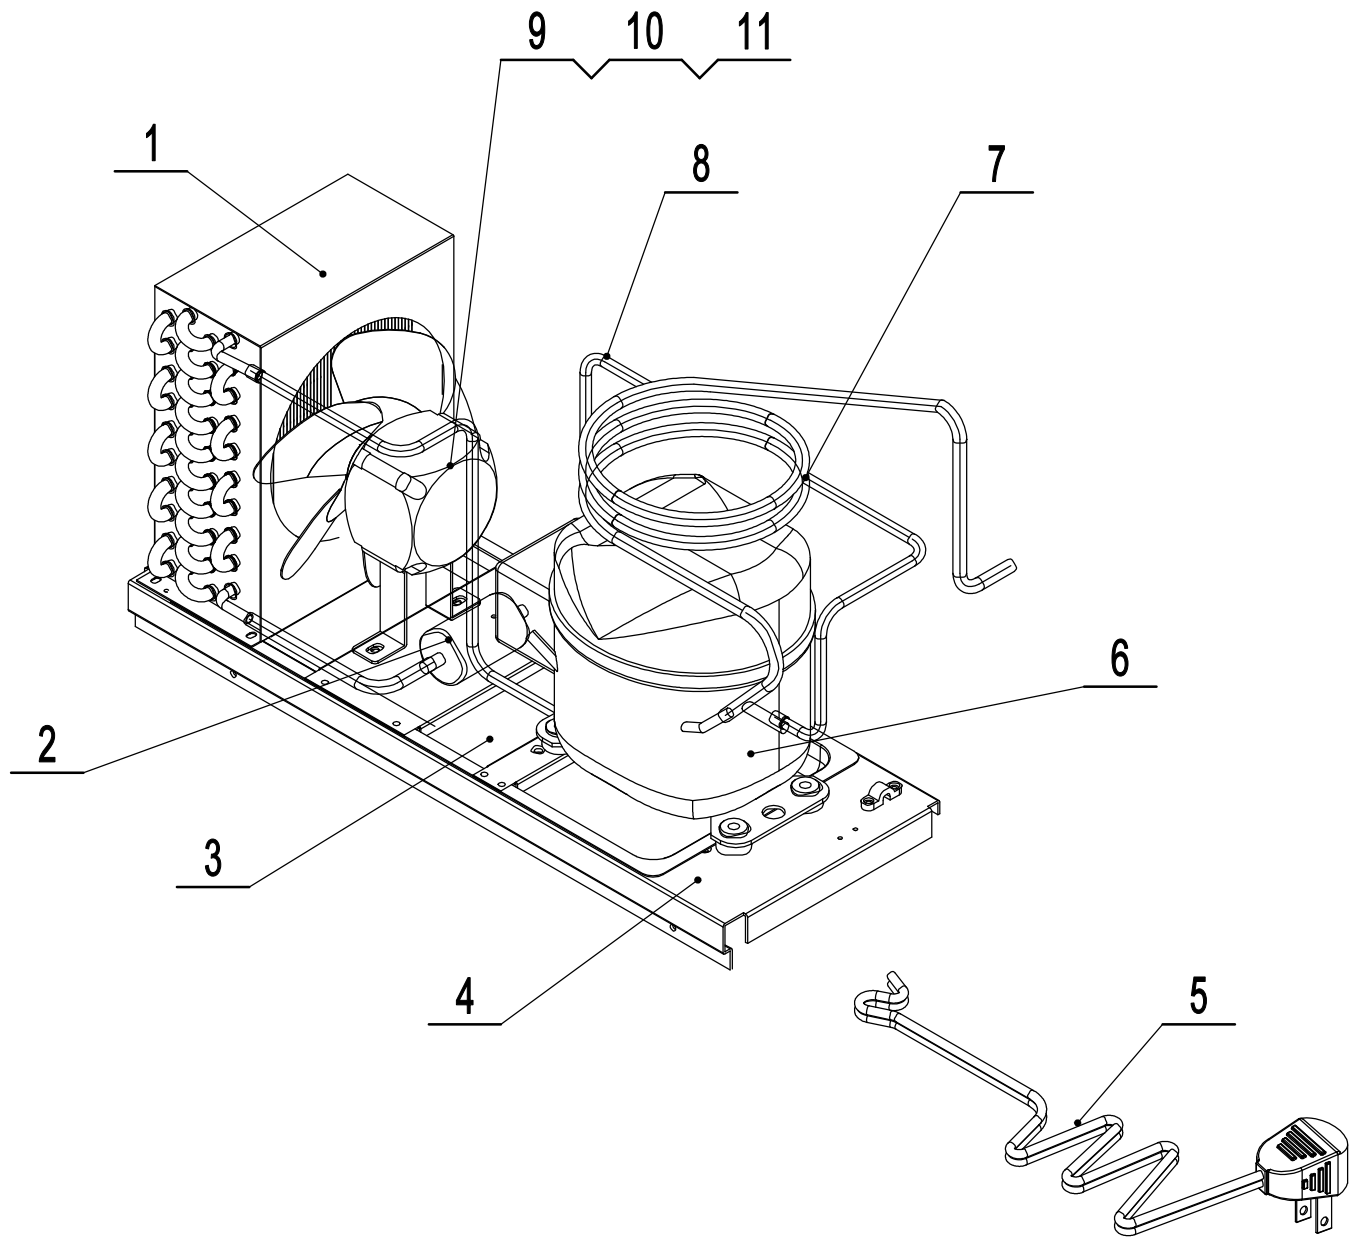

MGF8454GR-CCA

REV 10.2024

11	W0604079	Condenser Fan Bracket	1
10	W0301059	Condenser Fan Blade	1
9	W0301905	Condenser Fan Motor	1
8	W0210593	Discharge Tube	1
7	W0210570	Suction Tube B	1
6	W0201163	Compressor	1
5	W0305134	Power Cord	1
4	84511901	Condensing Unit Board	1
3	W0411077	Condenser Drain Pan	1
2	W0204003	Filter Drier	1
1	W0203261	Condenser	1

No.	Part #	Part Name	Qty