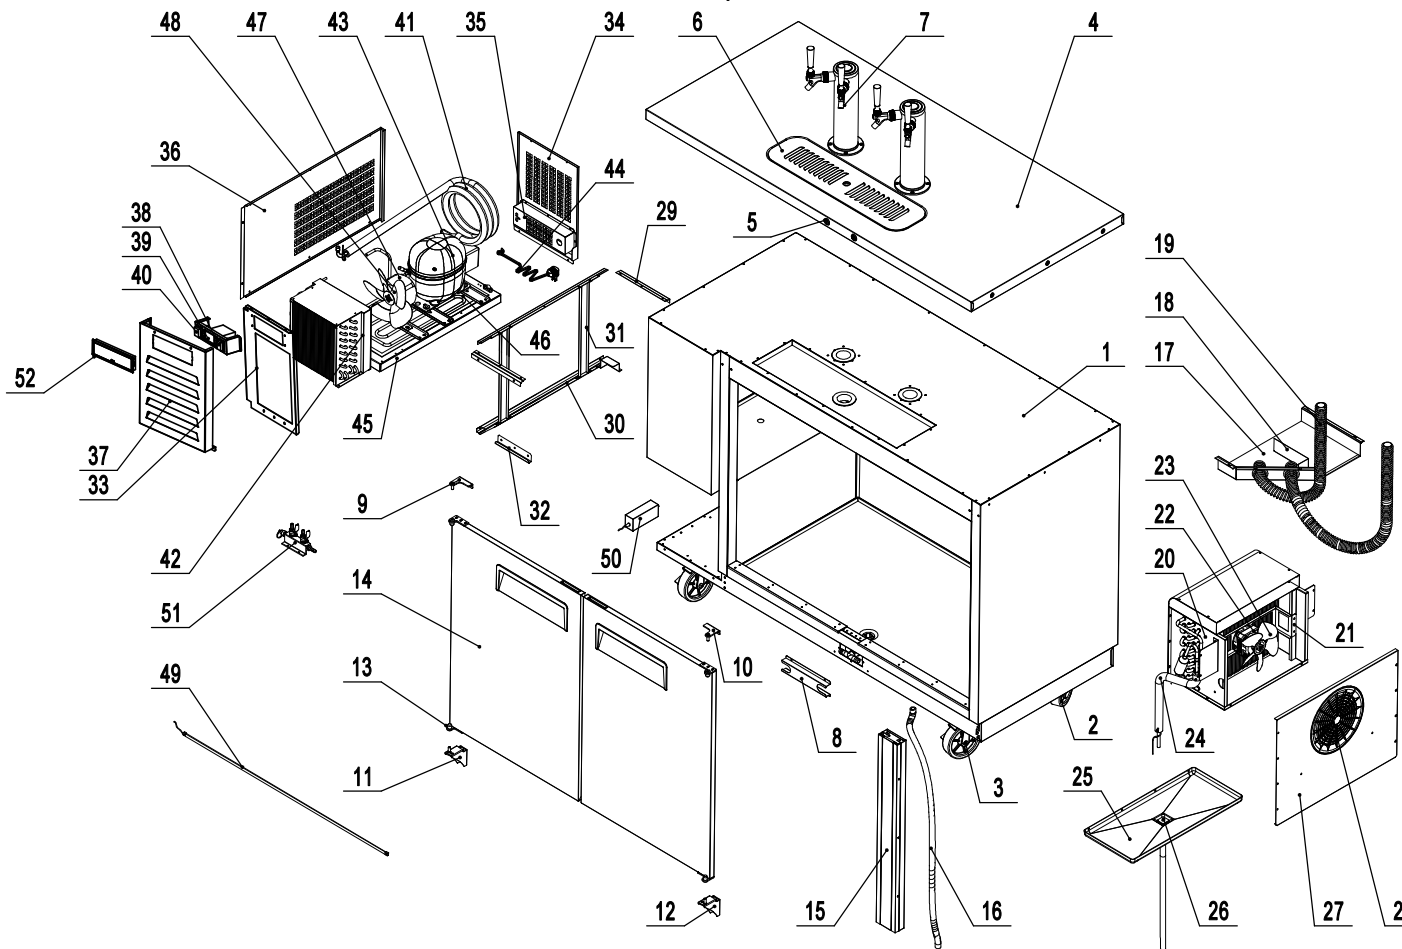

MKC58GR

REV 11.2024

No.	Part #	Part Name	Qty	No.	Part #	Part Name	Qty	No.	Part #	Part Name	Qty
1	N/A	Cabinet Assembly	1	18	MKC58-0606	Stack Duct Assembly	1	36	MKC58-0702	Left Air Vent Cover	1
2	B0604401	2" M8 Stem Caster W/O Brake	2	19	W0408942	PUR Tube	2	37	MKC58-0715	Front Air Vent Cover	1
3	B0604402	2" M8 Stem Caster W/ Brake	2	20	W0202061	Evaporator	1	38	W0308022	LED Power Switch	1
4	MKC58-0301	Counter Top Assembly	1	21	MKC58-0612	Evap Fan Bracket	1	39	W0302174-FR6A6M10	Digital Controller	1
5	W0604007	Lock&Key	2	22	W0301904-1	Evap Fan Motor	1	40	W0308019	Power Switch	1
6	MKC58-0303	Sink	1	23	W0301059	Evap Fan Blade	1	41	W0210442	Suction Tube	1
7	W0699063	Faucet	2	24	W0210443	Evap Coil	1	42	W0203065	Condenser	1
8	MKC58-0705	Tee Drain Pipe Cover	1	25	W0411093	Evap Drain Pan	1	43	W0201041	Compressor	1
9	W0604200	Top Left Hinge	1	26	W0409100	Drain Pipe	1	44	W0305134	Power Cord	1
10	W0604201	Top Right Hinge	1	27	MKC58-0607	Evap Cover	1	45	MKC58-0801	Condensing Unit Base Board	1
11	W0604202	Bottom Left Hinge	1	28	W0409080	Evap Fan Shroud	1	46	W0210440	Condenser Coil	1
12	W0604203	Bottom Right Hinge	1	29	MKC58-0706	Front Air Vent Frame Support	2	47	W0301905-1	Condenser Fan Motor	1
13	W0409900	Door Shaft Sleeve	4	30	MKC58-0707	Left Air Vent Frame Support	2	48	W0301060	Condenser Fan Blade	1
14	MBB0059201000	Left Door	1	31	MKC58-0708	Unit Frame Support	2	49	W0304082	LED Light	1
15	MBB0059201020	Right Door	1	32	MKC58-0709	Unit Front Cover Fastner	1	50	W0399115	Power Supply/Transformer	1
16	MKC0058202000	Mullion	1	33	MKC58-0714	Condenser Air Baffle	1	51	W0699062	CO2 Distributor	1
17	W0408940	PVC Tube	1	34	MKC58-0703	Back Air Vent Cover	1	52	W0409887	Controller Cover	1
18	MKC58-0605	Stack Duct	1	35	MKC58-0704	Power Cord Box	1				