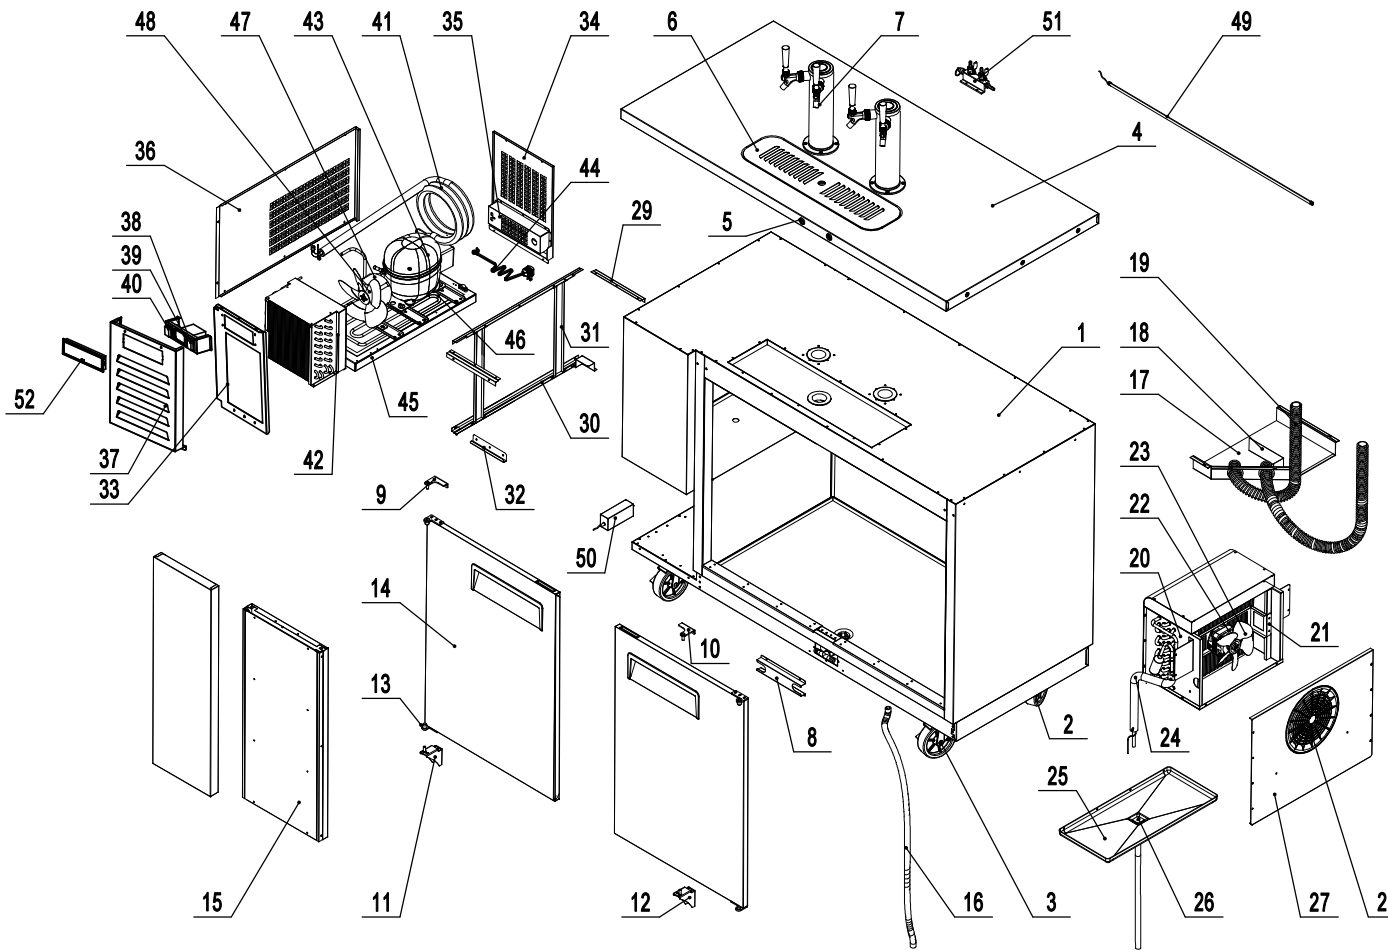

MKC68GR

REV 11.2024

No.	Part #	Part Name	Qty
1	N/A	Cabinet Assembly	1
2	B0604401	2" M8 Stem Caster W/O Brake	2
3	B0604402	2" M8 Stem Caster W/ Brake	2
4	MKC68-0301	Counter Top Assembly	1
5	W0604007	Lock&Key	2
6	MKC58-0303	Sink	1
7	W0699063	Faucet	2
8	MKC58-0705	Tee Drain Pipe Cover	1
9	W0604200	Top Left Hinge	1
10	W0604201	Top Right Hinge	1
11	W0604202	Bottom Left Hinge	1
12	W0604203	Bottom Right Hinge	1
13	W0409900	Door Shaft Sleeve	4
14	MBB0059201000	Left Door	1
14	MBB0059201020	Right Door	1
15	MKC0068202000	Mullion	1
16	W0408940	PVC Tube	1
17	MKC58-0605	Stack Duct	1

No.	Part #	Part Name	Qty
18	MKC58-0606	Stack Duct Assembly	1
19	W0408942	PUR Tube	2
20	W0202061	Evaporator	1
21	MKC58-0612	Evap Fan Bracket	1
22	W0301904-1	Evap Fan Motor	1
23	W0301059	Evap Fan Blade	1
24	W0210443	Evap Coil	1
25	W0411093	Evap Drain Pan	1
26	W0409100	Drain Pipe	1
27	MKC58-0607	Evap Cover	1
28	W0409080	Evap Fan Shroud	1
29	MKC58-0706	Front Air Vent Frame Support	2
30	MKC58-0707	Left Air Vent Frame Support	2
31	MKC58-0708	Unit Frame Support	2
32	MKC58-0709	Unit Front Cover Fastener	1
33	MKC58-0714	Condenser Air Baffle	1
34	MKC58-0703	Back Air Vent Cover	1
35	MKC58-0704	Power Cord Box	1