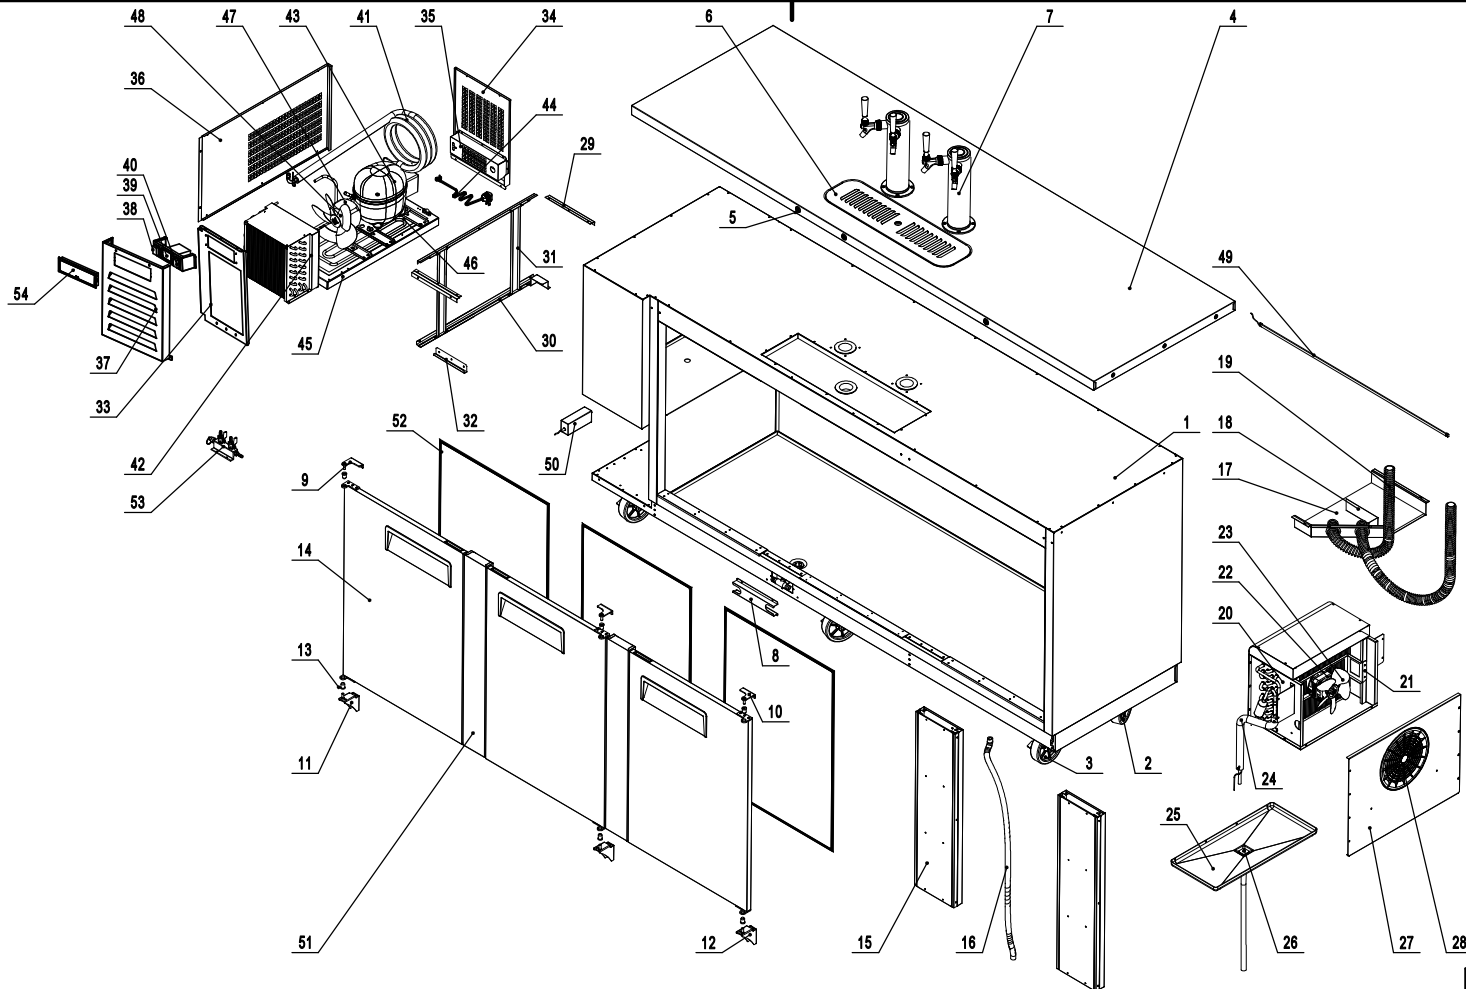

MKC90GR

REV 11.2024

| No. | Part # | Qty | Part Name |
|-----|---------------|-----|-----------------------------|
| 1 | N/A | 1 | Cabinet Assembly |
| 2 | B0604401 | 3 | 2" M8 Stem Caster W/O Brake |
| 3 | B0604402 | 3 | 2" M8 Stem Caster W/ Brake |
| 4 | MKC90-0301 | 1 | Counter Top Assembly |
| 5 | W0604007 | 3 | Lock&Key |
| 6 | MKC58-0303 | 1 | Sink |
| 7 | W0699063 | 2 | Faucet |
| 8 | MKC58-0705 | 1 | Tee Drain Pipe Cover |
| 9 | W0604200 | 1 | Top Left Hinge |
| 10 | W0604201 | 2 | Top Right Hinge |
| 11 | W0604202 | 1 | Bottom Left Hinge |
| 12 | W0604203 | 2 | Bottom Right Hinge |
| 13 | W0409900 | 6 | Door Shaft Sleeve |
| 14 | MBB0059201000 | 1 | Left Door |
| 15 | MBB0059201020 | 2 | Right Door |
| 16 | MKC0090202000 | 2 | Mullion |
| 17 | W0408940 | 1 | PVC Tube |
| 18 | MKC58-0605 | 1 | Stack Duct |

| No. | Part # | Qty | Part Name |
|-----|------------|-----|------------------------------|
| 18 | MKC58-0606 | 1 | Stack Duct Assembly |
| 19 | W0408942 | 2 | PUR Tube |
| 20 | W0202061 | 1 | Evaporator |
| 21 | MKC58-0612 | 1 | Evap Fan Bracket |
| 22 | W0301904-1 | 1 | Evap Fan Motor |
| 23 | W0301059 | 1 | Evap Fan Blade |
| 24 | W0210443 | 1 | Evap Coil |
| 25 | W0411093 | 1 | Evap Drain Pan |
| 26 | W0409100 | 1 | Drain Pipe |
| 27 | MKC58-0607 | 1 | Evap Cover |
| 28 | W0409080 | 1 | Evap Fan Shroud |
| 29 | MKC58-0706 | 2 | Front Air Vent Frame Support |
| 30 | MKC58-0707 | 2 | Left Air Vent Frame Support |
| 31 | MKC58-0708 | 2 | Unit Frame Support |
| 32 | MKC58-0709 | 1 | Unit Front Cover Fastner |
| 33 | MKC58-0714 | 1 | Condenser Air Baffle |
| 34 | MKC58-0703 | 1 | Back Air Vent Cover |
| 35 | MKC58-0704 | 1 | Power Cord Box |