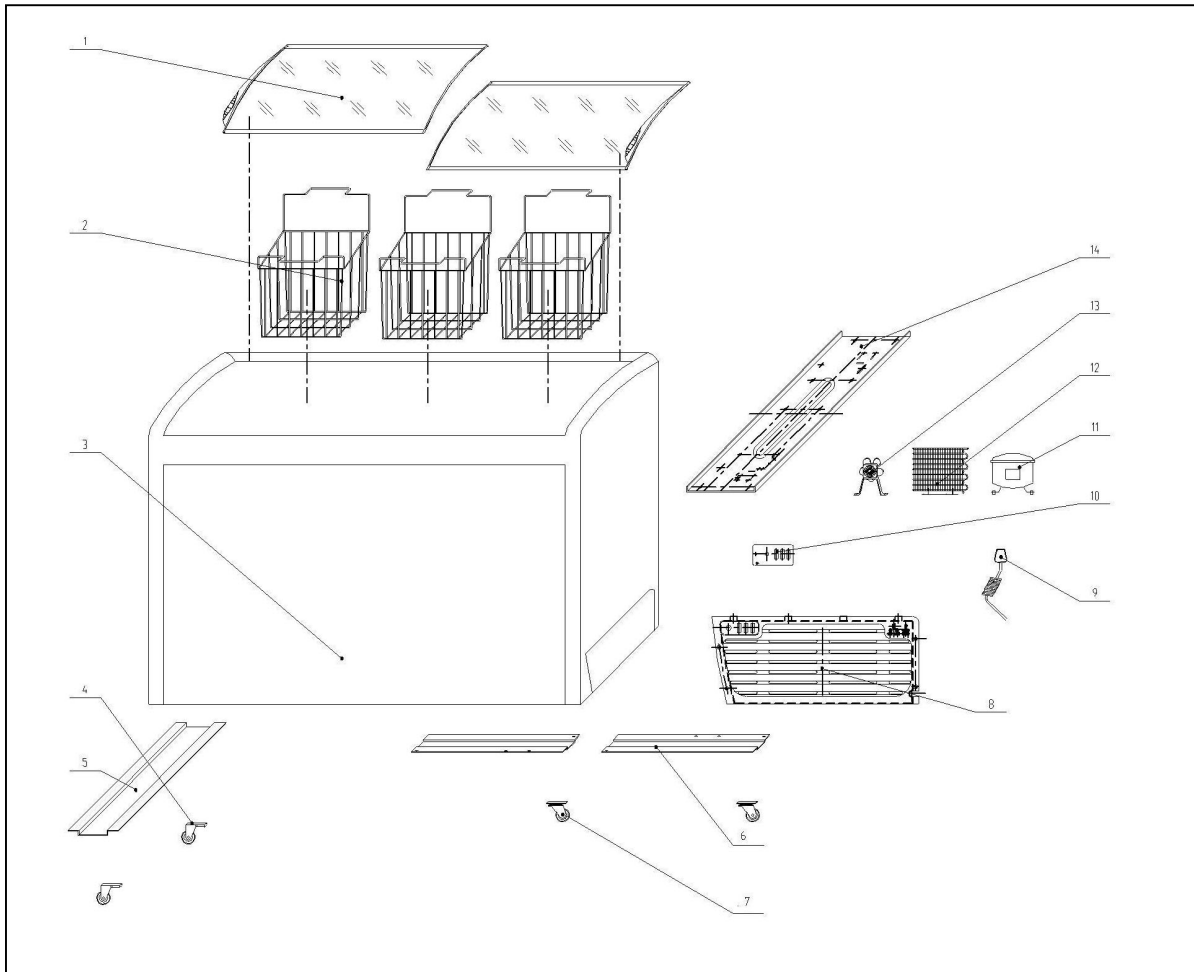

Technical Service Information

--Explore view

--Service part list

No in explode view	Part Name	Service part No
14	COMPRESSOR SUPPORT	MMFP001
13	COOLING FAN	MMFP002
11	MMF9109 COMPRESSOR	MMFP003
	MMF9112 COMPRESSOR	MMFP004
10	THERMOSTAT	MMFP005
9	PLUG SERIALS	MMFP006
8	SHUTTER	MMFP007
7	ALL DIRECTION CASTOR	MMFP008
4	ONE DIRECTION CASTOR	MMFP009
2	BASKET	MMFP010
1	MMF9109 GLASS DOOR	MMFP011
	MMF9112 GLASS DOOR	MMFP012
Not showed in view	DOOR LOCK KEY	MMFP013
	DOOR LOCK	MMFP014