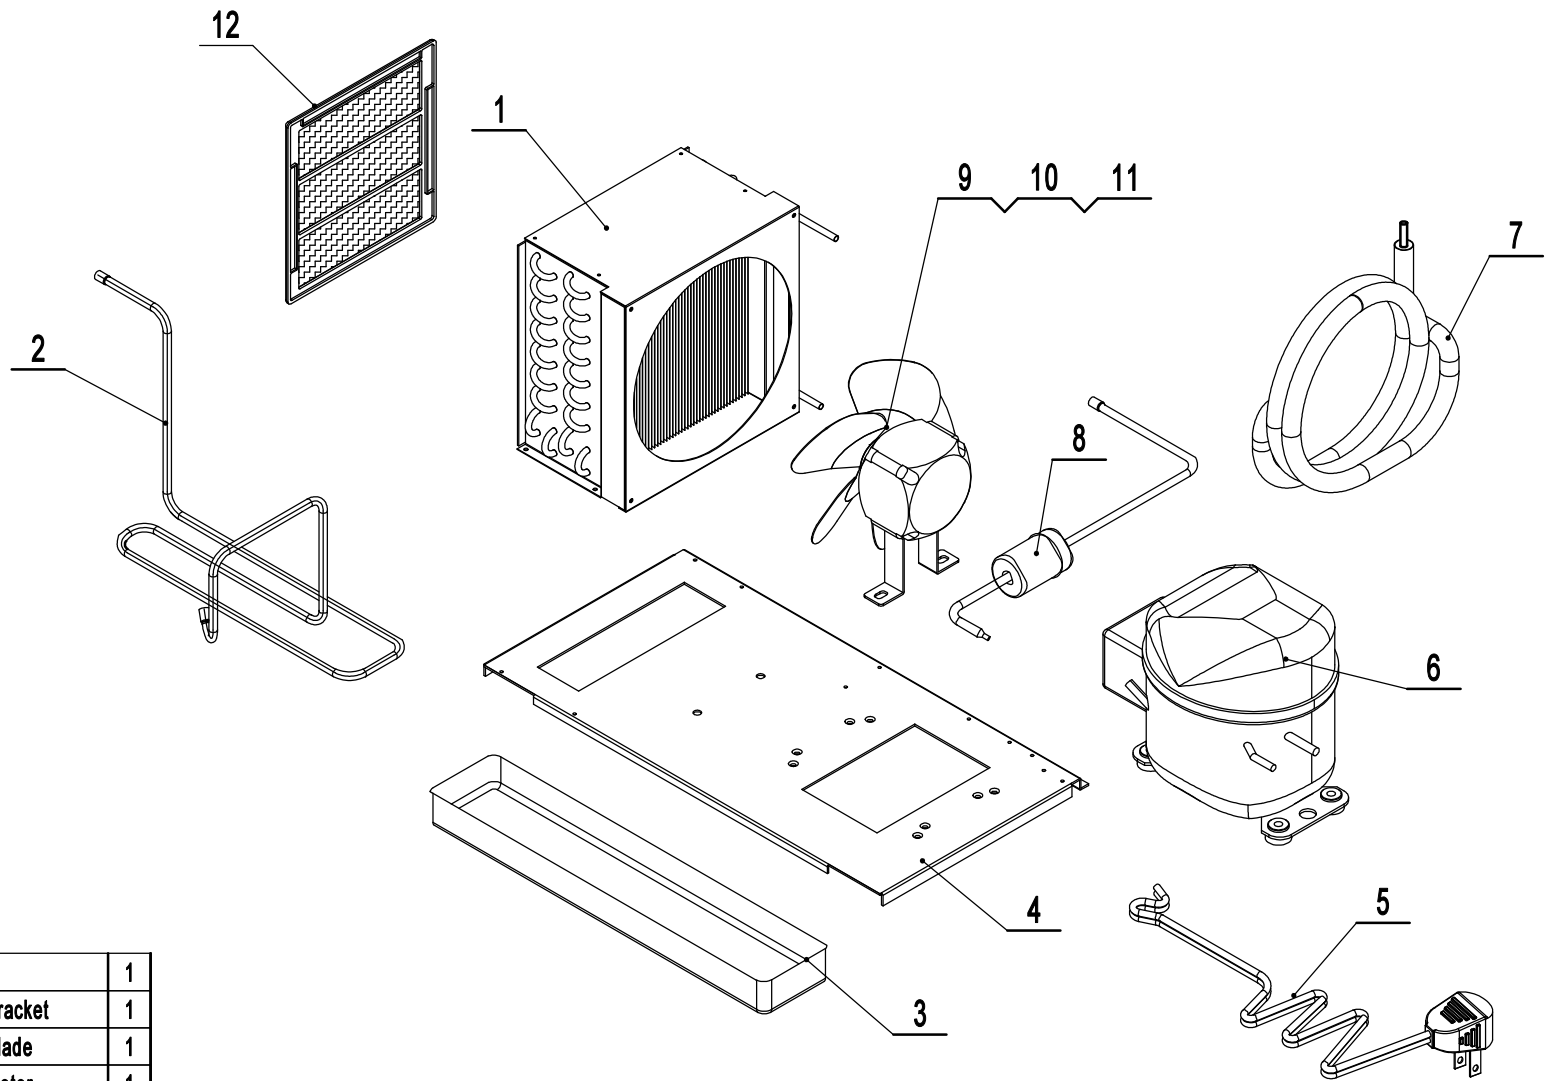

MPF8201GR-CCA

REV 10.2024

12	W0499225	Dust Barrier	1
11	W0604079	Condenser Fan Bracket	1
10	W0301060	Condenser Fan Blade	1
9	W0301905	Condenser Fan Motor	1
8	W0204003	Filter Drier	1
7	W0210571	Suction Tube B	1
6	W0201163	Compressor	1
5	W0305134	Power Cord	1
4	82012102	Condensing Unit Board	1
3	W0411208	Condenser Drain Pan	1
2	W0210572	Discharge Tube	1
1	W0203065	Condenser	1

No.	Part #	Part Name	Qty