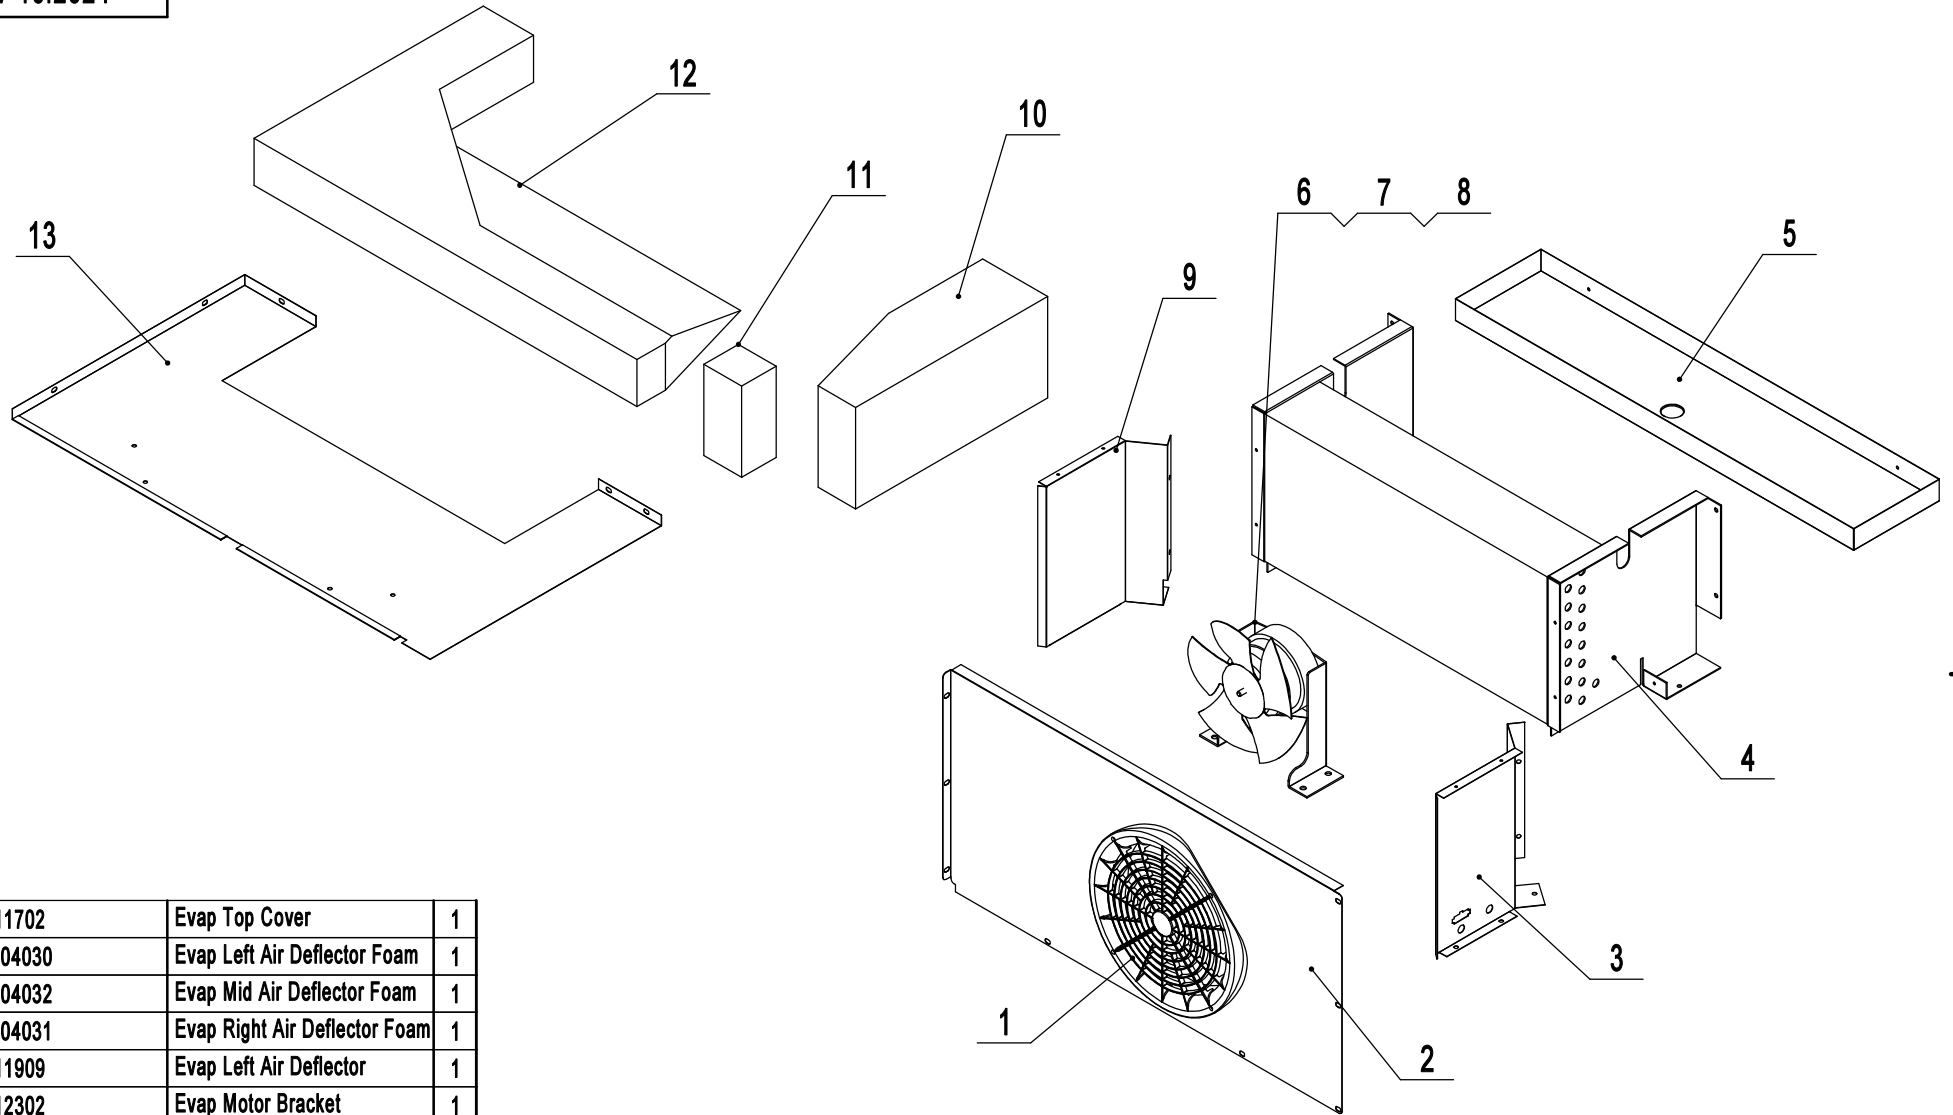

MPF8201GR-EA

REV 10.2024

13	82011702	Evap Top Cover	1
12	W0804030	Evap Left Air Deflector Foam	1
11	W0804032	Evap Mid Air Deflector Foam	1
10	W0804031	Evap Right Air Deflector Foam	1
9	82011909	Evap Left Air Deflector	1
8	82012302	Evap Motor Bracket	1
7	W0301078	Evap Fan Blade	1
6	W0301912	Evap Motor	1
5	W0411214	Evap Drain Pan	1
4	W0202125	Evaporator	1
3	82011910	Evap Right Air Deflector	1
2	82011705	Evap Cover	1
1	W0409080	Evap Fan Shroud	1
No.	Part #	Part Name	Qty