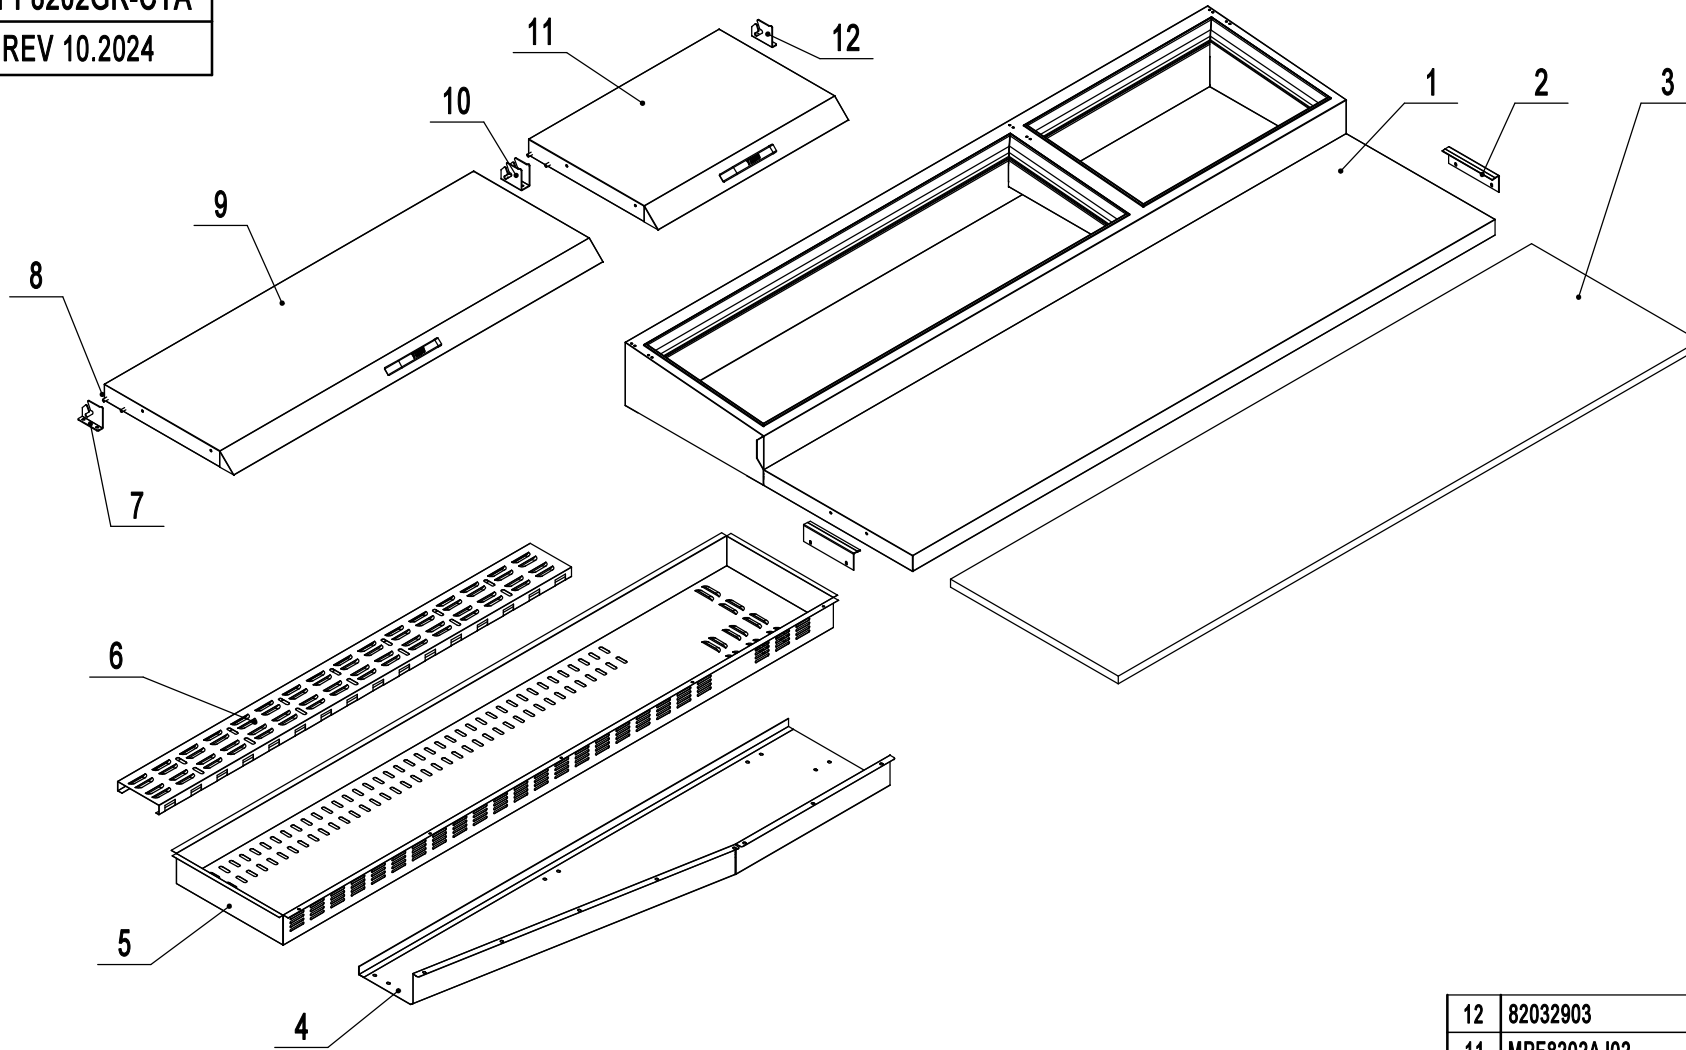

MPF8202GR

REV 10.2024

COUNTER TOP ASSEMBLY
PART A

EVAPORATOR ASSEMBLY
PART F

COMPRESSOR ASSEMBLY
PART E

CABINET ASSEMBLY
PART D

UNIT FRONT ASSEMBLY
PART G

DOOR ASSEMBLY
PART B

SHELF ASSEMBLY
PART C

MPF8202GR-CTA

REV 10.2024

12	82032903	Lid Right Hinge	1
11	MPF8202AJ02	Right Lid	1
10	82032901	Lid Middle Hinge	1
9	MPF8202AJ01	Left Lid	1
8	W0503008	Lid M4 Nut	8
7	82032902	Lid Left Hinge	1
6	82021702	Air Deflector	1
5	82021703	Pan Base Tray	1
4	82021701	Stack Duct	1
3	W0499216	Chopping Board	1
2	82012701	Chopping Board Bracket	2
1	MPF8202FF01	Counter Top Assembly	1
No.	Part #	Part Name	Qty