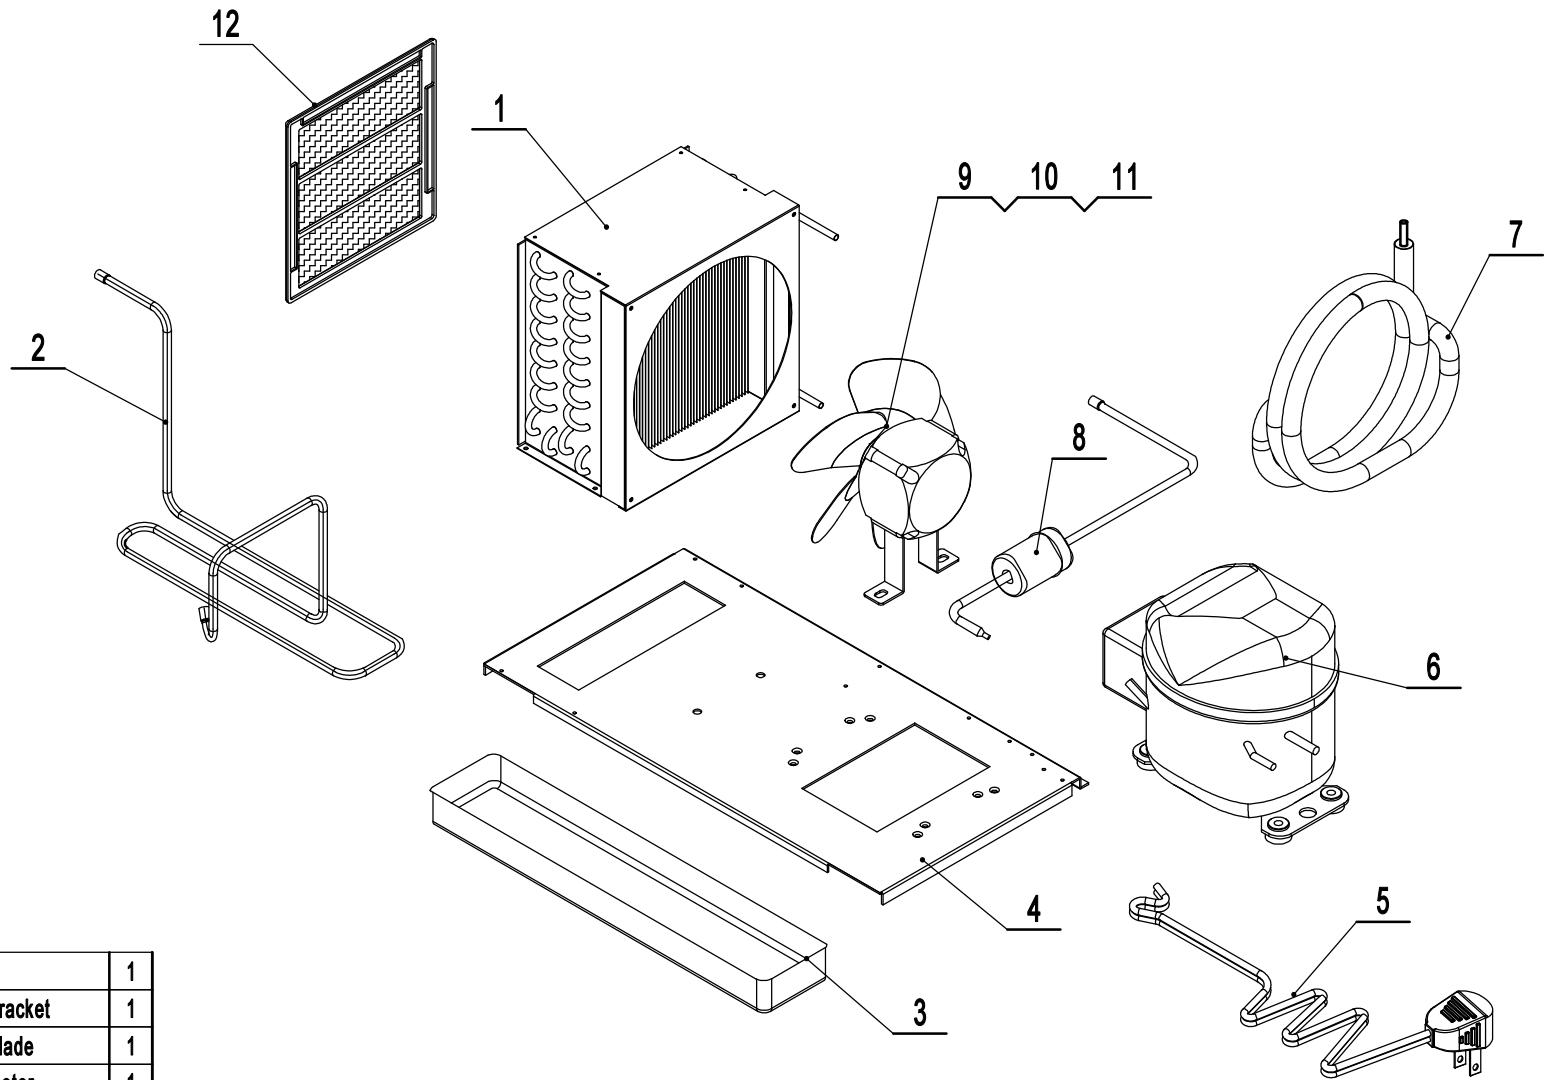

MPF8202GR-CCA

REV 10.2024

12	W0499225	Dust Barrier	1
11	W0604079	Condenser Fan Bracket	1
10	W0301060	Condenser Fan Blade	1
9	W0301905	Condenser Fan Motor	1
8	W0204003	Filter Drier	1
7	W0210571	Suction Tube B	1
6	W0201164	Compressor	1
5	W0305134	Power Cord	1
4	82012102	Condensing Unit Board	1
3	W0411208	Condenser Drain Pan	1
2	W0210572	Discharge Tube	1
1	W0203065	Condenser	1

No.	Part #	Part Name	Qty