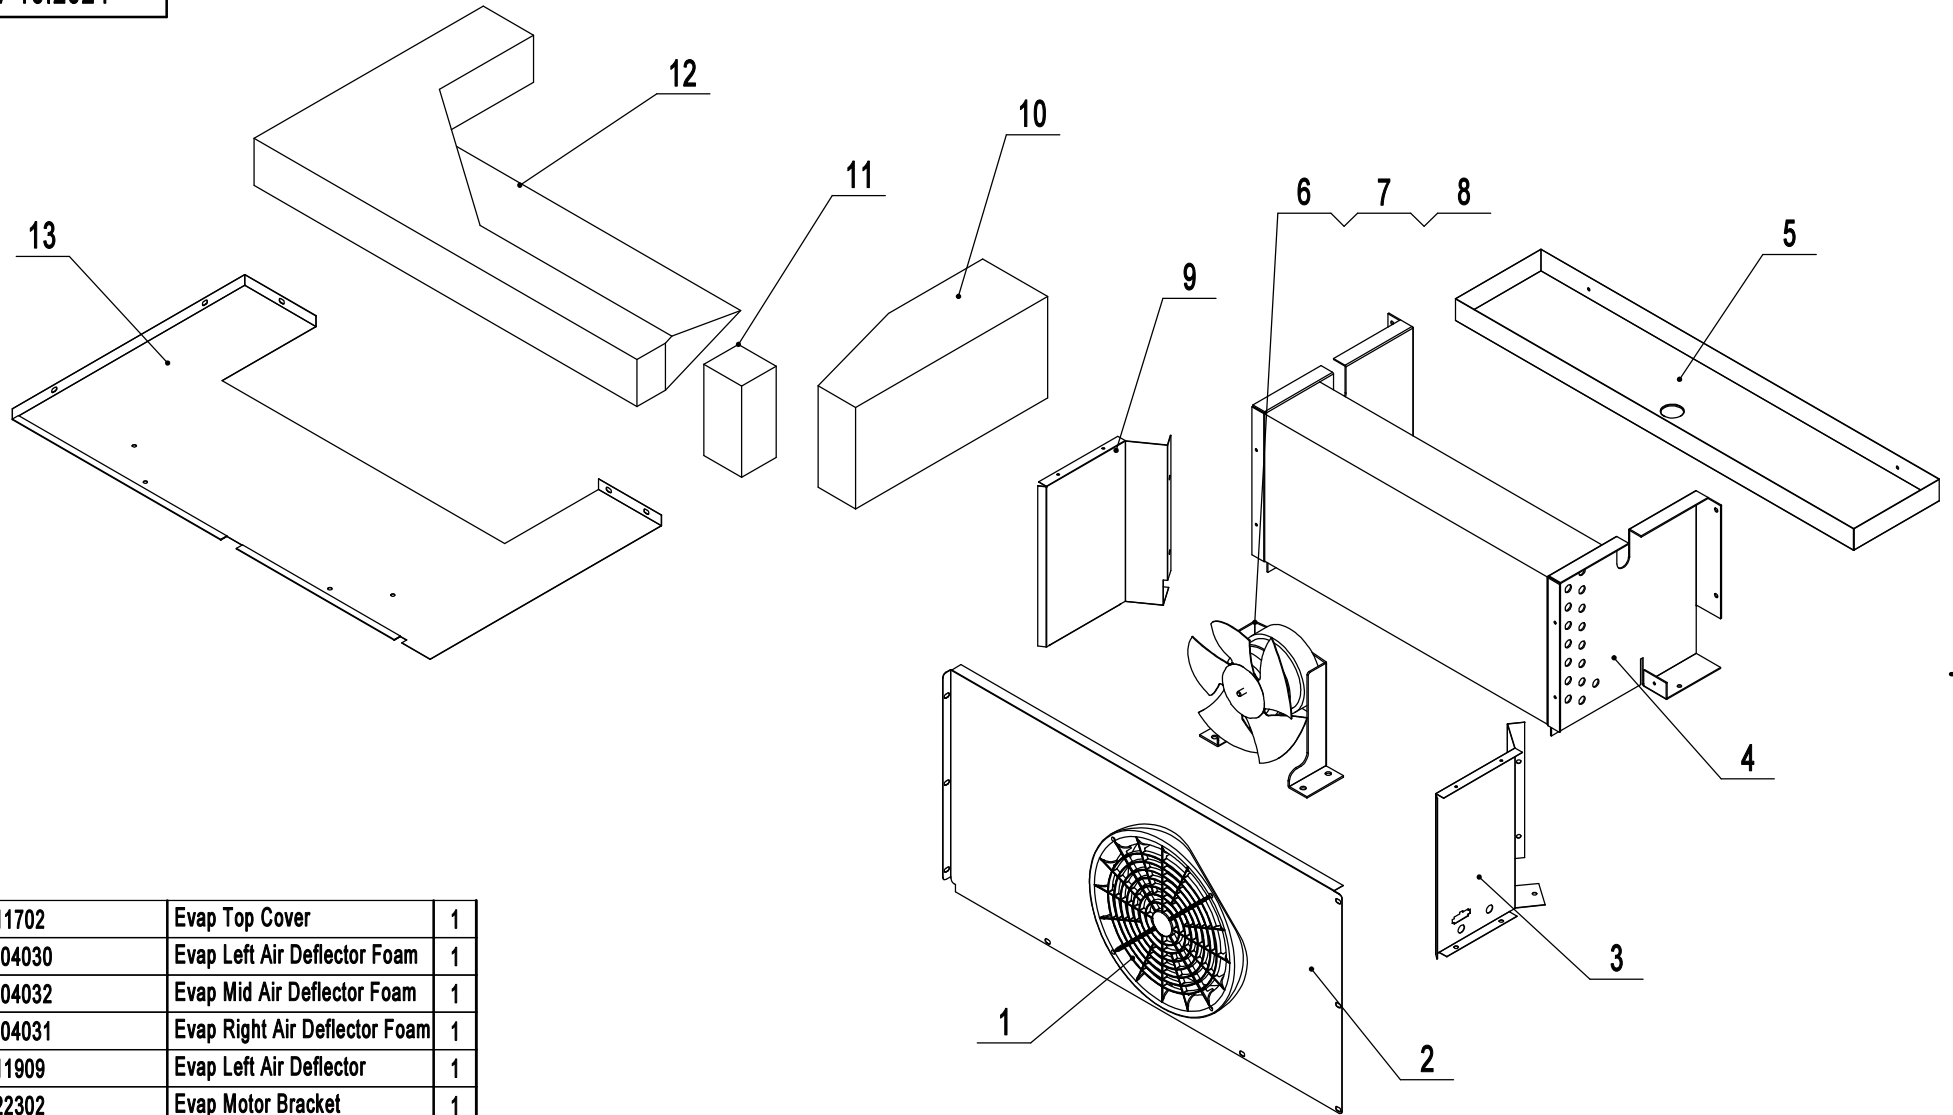

No.	Part #	Part Name	Qty
-----	--------	-----------	-----

MPF8202GR-EA

REV 10.2024

13	82011702	Evap Top Cover	1
12	W0804030	Evap Left Air Deflector Foam	1
11	W0804032	Evap Mid Air Deflector Foam	1
10	W0804031	Evap Right Air Deflector Foam	1
9	82011909	Evap Left Air Deflector	1
8	82022302	Evap Motor Bracket	1
7	W0301078	Evap Fan Blade	1
6	W0301912	Evap Motor	1
5	W0411214	Evap Drain Pan	1
4	W0202125	Evaporator	1
3	82011910	Evap Right Air Deflector	1
2	82011705	Evap Cover	1
1	W0409080	Evap Fan Shroud	1
No.	Part #	Part Name	Qty