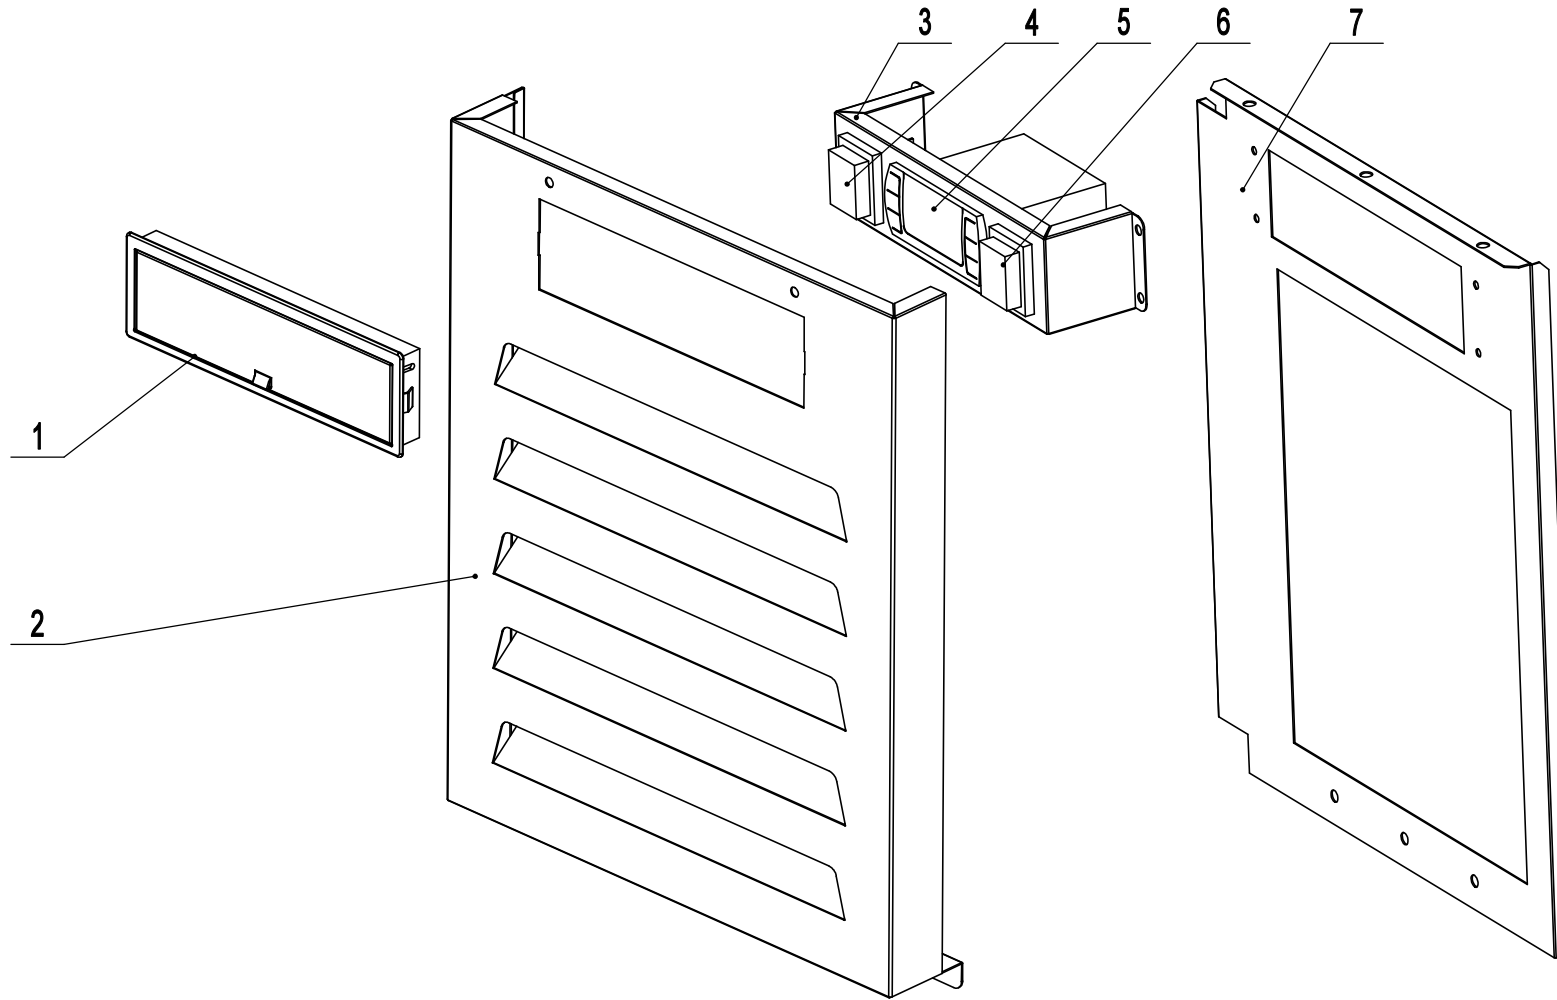

SBB69GR-MTPA

REV 11.2024

7	MKC0058103001500	Condenser Air Baffle	1
6	R03008000009	LED Power Switch	1
5	R03002000043-FCAZN2	Digital Controller	1
4	R03008000008	Power Switch	1
3	MKC0058106016500	Controller Bracket	1
2	MKC0058111001430	Front Air Vent Cover	1
1	R04011000107	Controller Cover	1
No.	Part #	Part Name	Qty