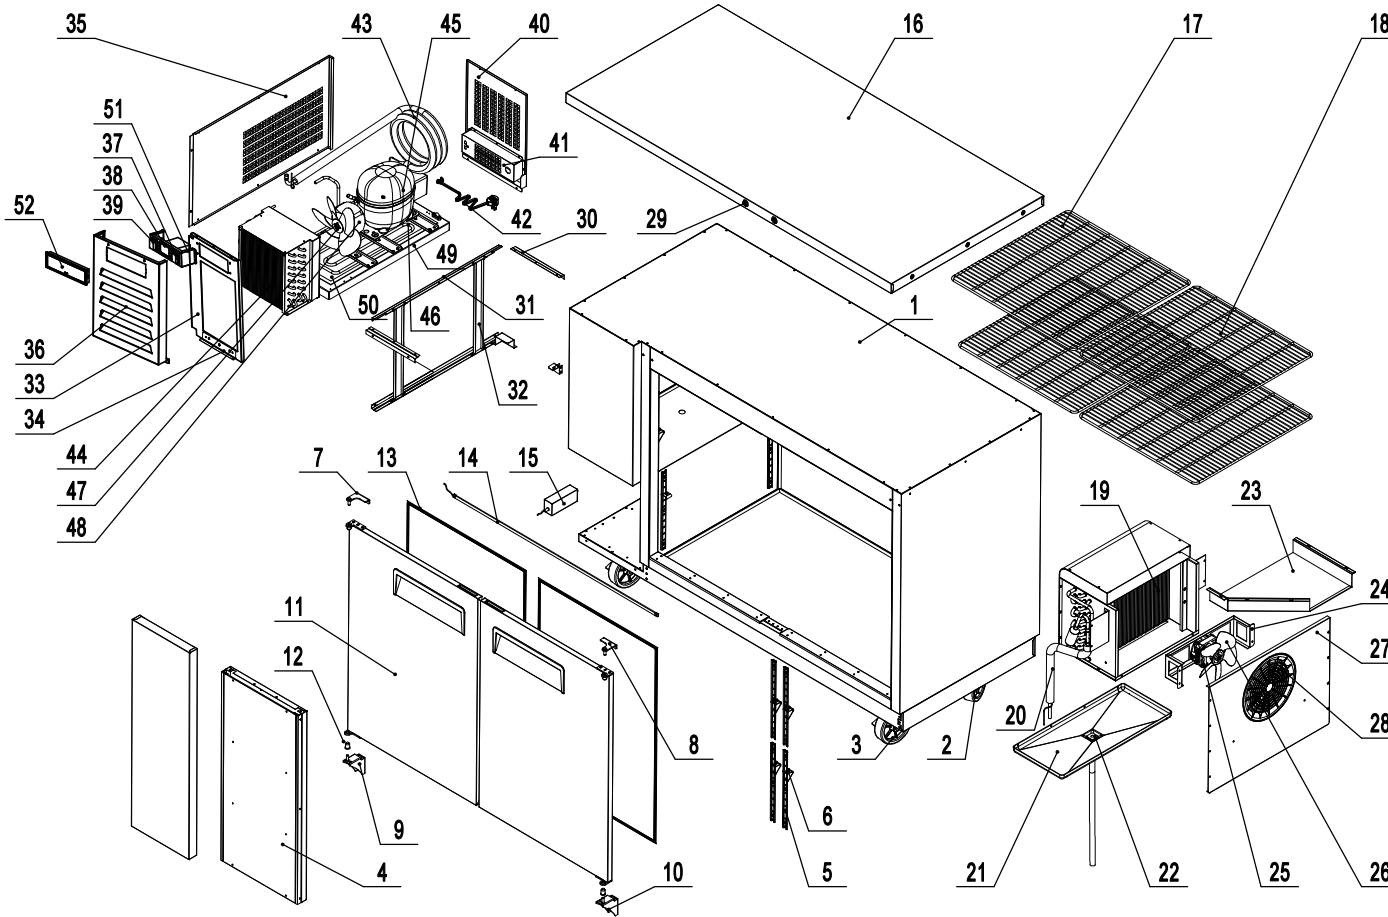

SBB69GR-AUS1

REV 11.2024

No.	Part #	Part Name	Qty	No.	Part #	Part Name	Qty
1	N/A	Cabinet Assembly	1	18	W040238001	Shelf, Top Right & Bottom, 25 7/8" x 18-1/8"	3
2	B0604433	3" Plate Caster W/O Brake	2	19	W020206101	Evaporator	1
3	B0604434	3" Plate Caster W/ Brake	2	20	W0210443	Evap Coil	1
4	MBB0069202000	Mullion	1	21	W041109301	Evap Drain Pan	1
5	00600013	Shelf Pilaster	16	22	W0409100	Drain Pipe	1
6	66490313	Shelf Clip	16	23	MBB59-0605	Stack Duct	1
7	W0604200	Top Left Hinge	1	24	MKC58-0612	Evap Fan Bracket	1
8	W0604201	Top Right Hinge	1	25	W0301904-1	Evap Fan Motor	1
9	W0604202	Bottom Left Hinge	1	26	W0301059	Evap Fan Blade	1
10	W0604203	Bottom Right Hinge	1	27	SBB59-0607	Evap Cover	1
11	MBB0059201000	Left Door	1	28	W0409080	Evap Fan Shroud	1
11	MBB0059201020	Right Door	1	29	W0604007	Lock&Key	2
12	W0409900	Door Shaft Sleeve	4	30	MKC58-0706	Front Air Vent Frame Support	2
13	W0404066	Door Gasket	2	31	MKC58-0707	Left Air Vent Frame Support	2
14	W0304082	LED Light	1	32	MKC58-0708	Unit Frame Support	2
15	W0399115	Power Supply/Transformer	1	33	MKC58-0714	Condenser Air Baffle	1
16	SBB69-0301	Counter Top Assembly	1	34	MKC58-0709	Unit Front Cover Fastner	1
17	W040238101	Wide Shelf, Top Left, 27" x 18-1/8"	1	35	SBB59-0702	Left Air Vent Cover	1

No.	Part #	Part Name	Qty
36	MKC58-0715	Front Air Vent Cover	1
37	W0308022	LED Power Switch	1
38	W0302174-FR6A6M10	Digital Controller	1
39	W0308019	Power Switch	1
40	MKC58-0703	Back Air Vent Cover	1
41	MKC58-0704	Power Cord Box	1
42	W0305134	Power Cord	1
43	W021044201	Suction Tube	1
44	W0203065	Condenser	1
45	W0201041	Compressor	1
46	W021044001	Condenser Coils	1
47	W0301060	Condenser Fan Blade	1
48	W0301905-1	Condenser Fan Motor	1
49	SBB59-0801	Condensing Unit Base Board	1
50	W041107701	Drain Pan	1
51	SBB59-0713	Controller Bracket	1
52	W0409887	Controller Cover	1