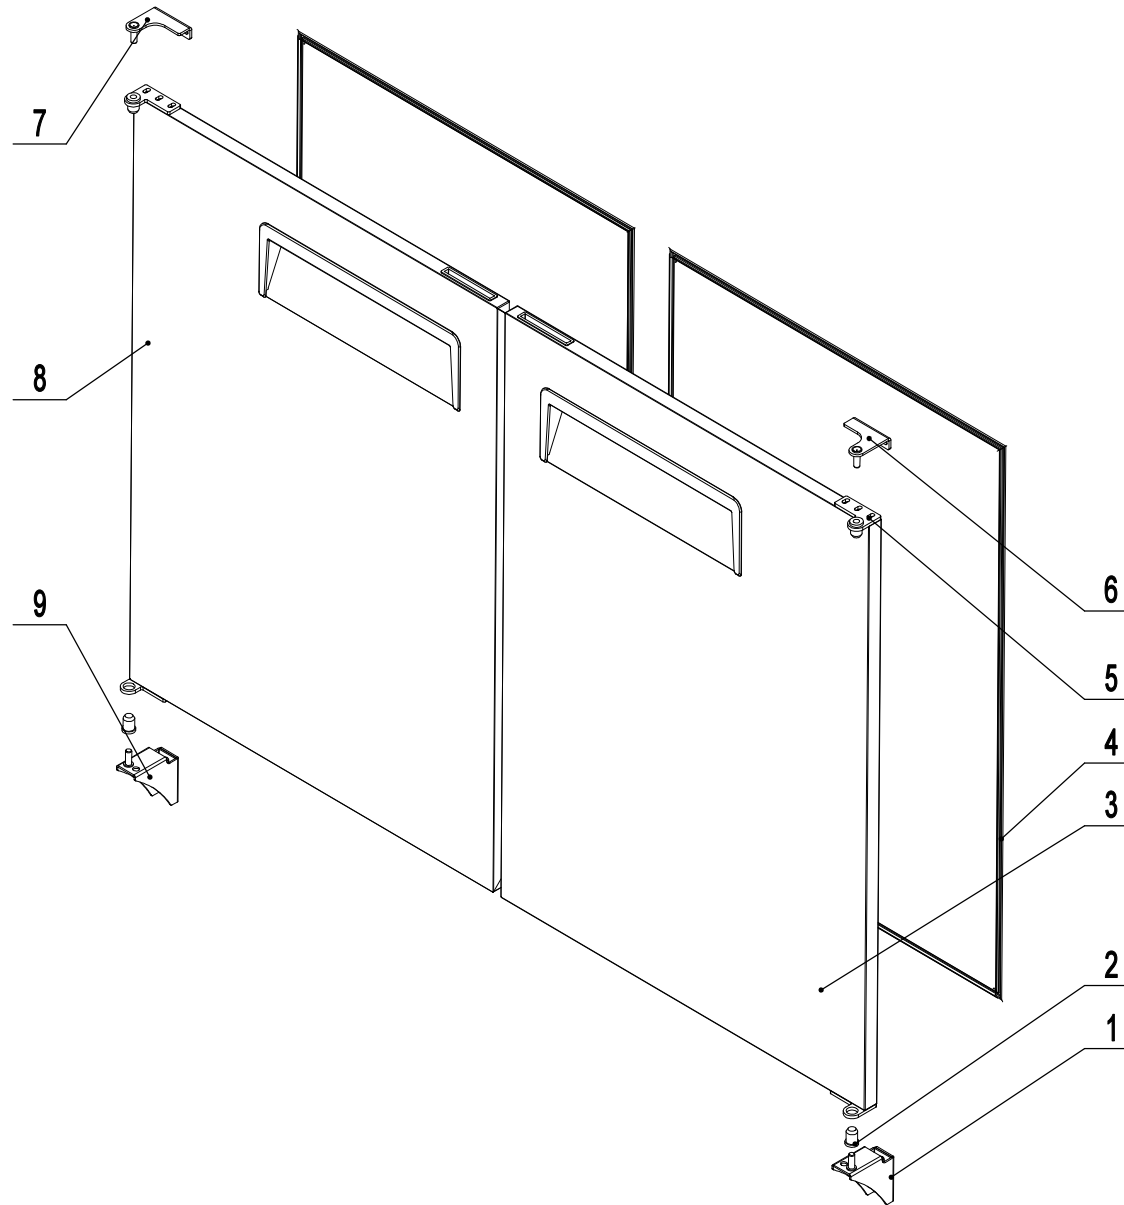

SBB69GR-DA

REV 11.2024

9	R06007000077	Bottom Left Hinge	1
8	MBB0059201001	Left Door	1
7	R06007000075	Top Left Hinge	1
6	R06007000076	Top Right Hinge	1
5	R06007000079	Top Door Hinge Fastner	4
4	R04003000037	Door Gasket	2
3	MBB0059221000	Right Door	1
2	R04011000112	Door Shaft Sleeve	4
1	R06007000078	Bottom Right Hinge	1

No.	Part #	Part Name	Qty