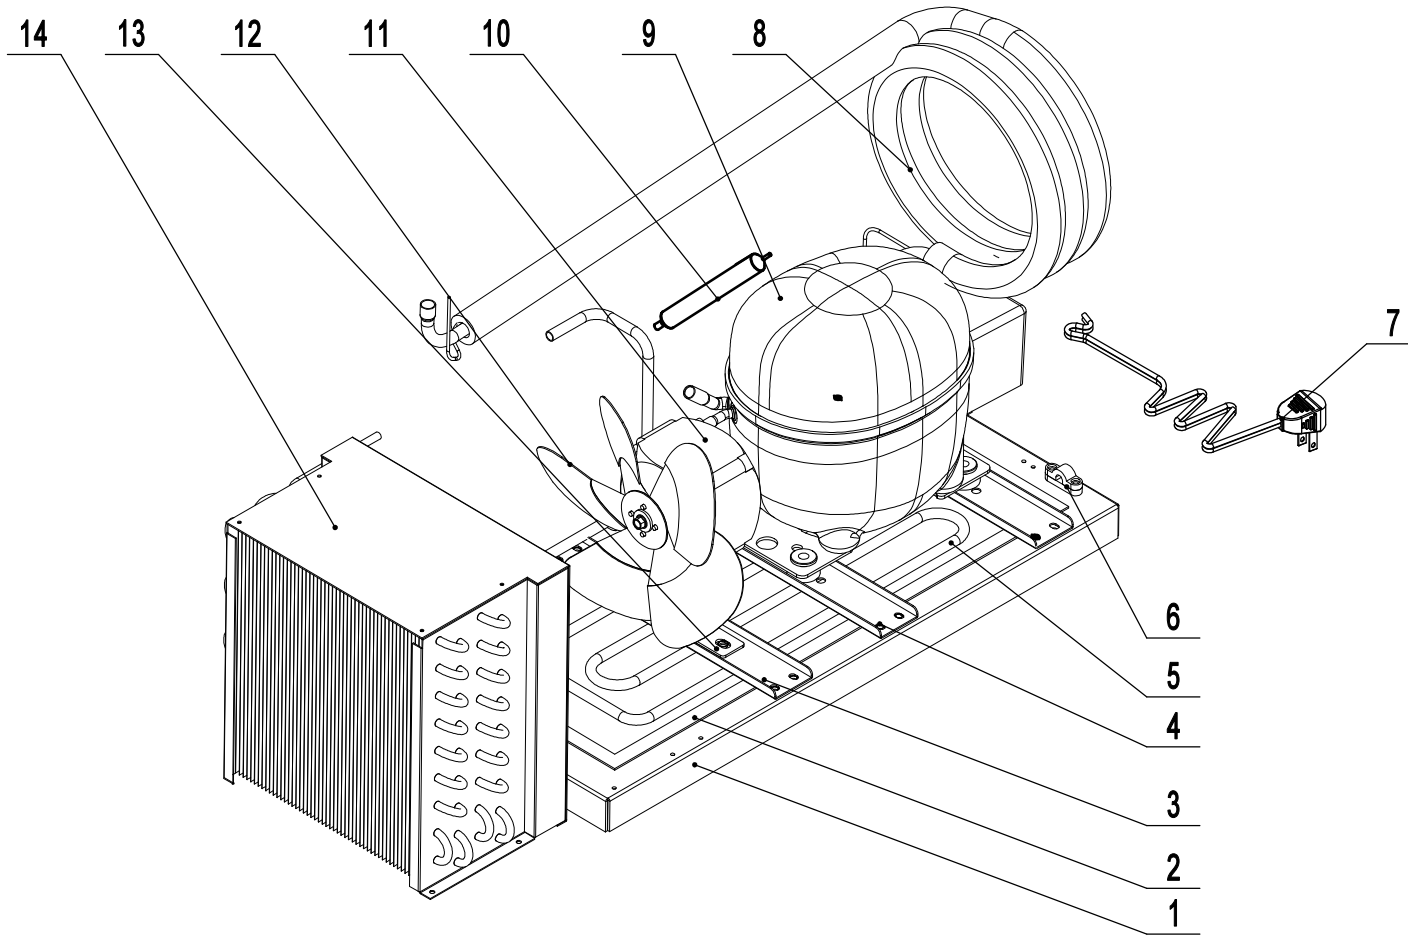

SBB69GR-CCA

REV 11.2024

14	R0200500014	Condenser	1
13	R06099000057	Fan Motor Bracket	1
12	R03000000013	Condenser Fan Blade	1
11	R03001000100	Condenser Fan Motor	1
10	R02014000002	Filter Drier	1
9	R02000000006	Compressor	1
8	R02015000448	Suction Tube	1
7	R03005000012	Power Cord	1

6	R04011000132	Power Cord Fastner	1
5	R02015000597	Condenser Coils	1
4	MKC0058103002430	Compressor Fastner	2
3	MKC0058106017430	Condenser Fan Motor Fastner	1
2	R04013000040	Drain Pan	1
1	SBB0059113001500	Condensing Unit Base Board	1
No.	Part #	Part Name	Qty