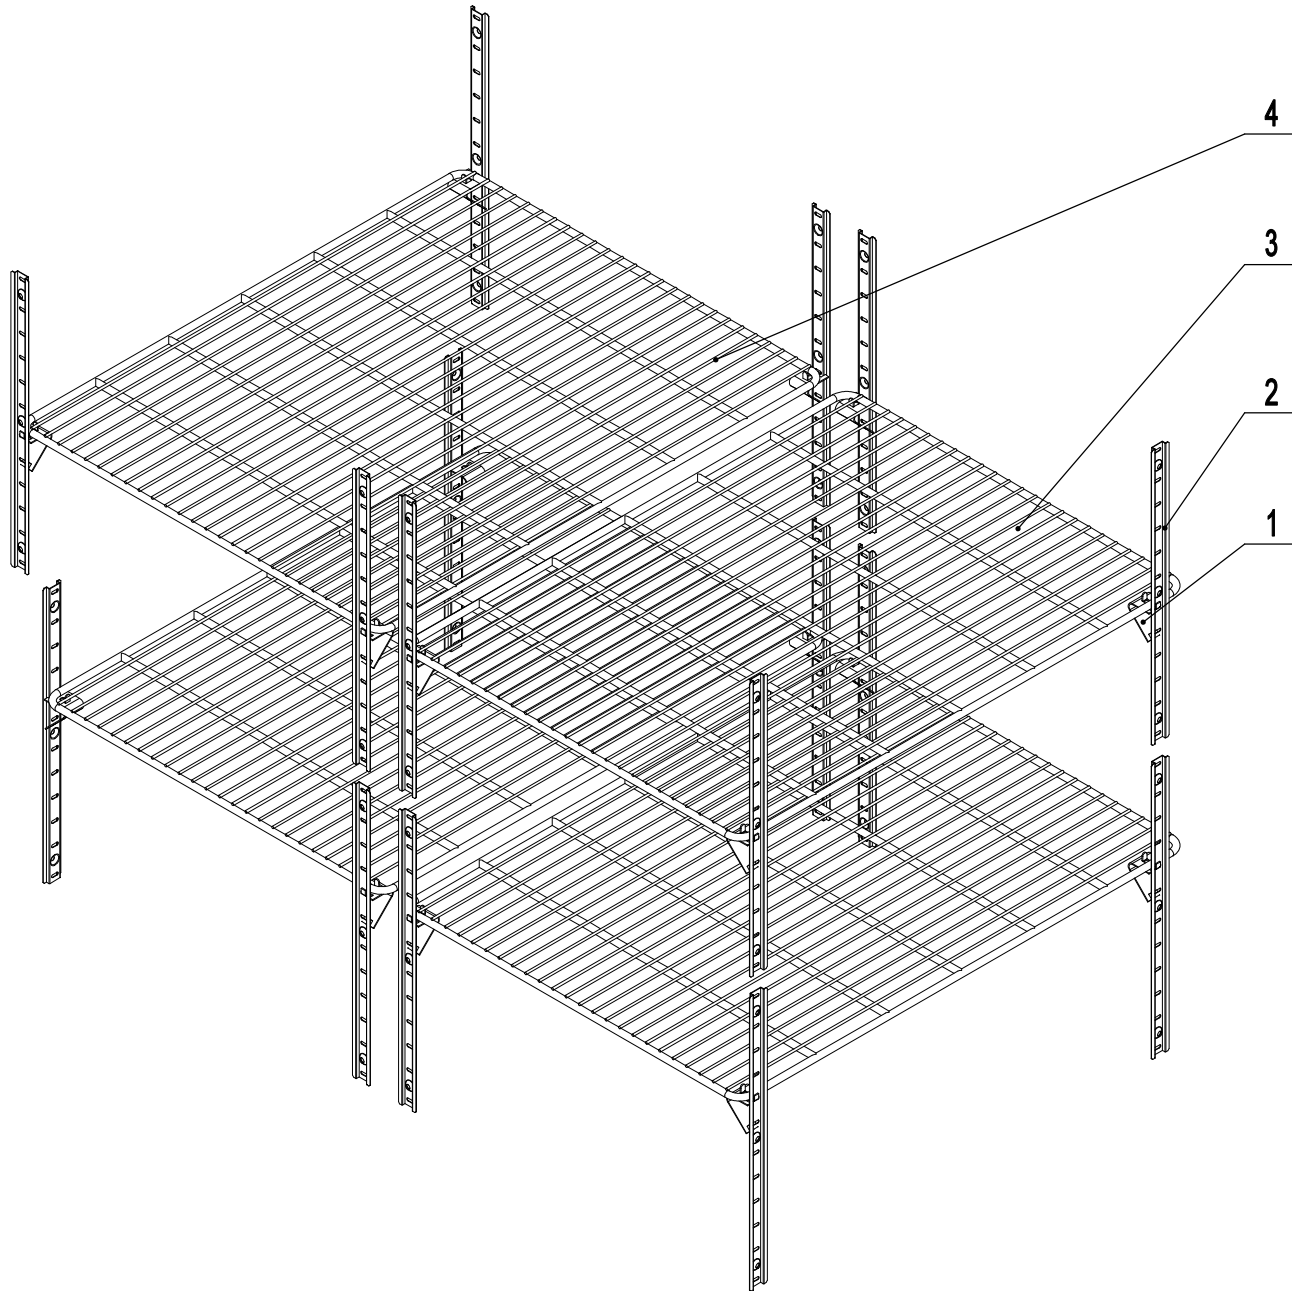

SBB69GR-SA

REV 11.2024

4	R06004000125	Wide Shelf	1
3	R06004000124	Shelf	3
2	WCL0600115001430	Shelf Pilaster	16
1	QPL6649115001410	Shelf Clip	16
No.	Part #	Part Name	Qty