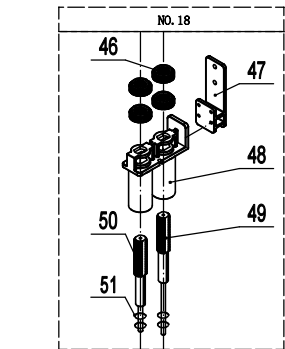

YR140-AP-161

REV 03.2025

51	W0413081	O-Ring	4
50	W060455402	Water Probe/ Blue	1
49	W060456202	Harvest Probe/ Red	1
48	W040975302	Probe Holder	1
47	W0409757	Probe Holder	1
46	W0409758	Probe Holder Nut	4
45	ZBJ076201024	Lid	1
44	W0409743	Condenser Filter	1
43	W0312017	IM Control Board	1
42	W0499330	Snap Lock Pin	4
41	ZBJ076201023	Controller Box	1
40	W0413019	Protection coil	4
39	W0604556	Leg	4
38	W0301016	Cond Fan Motor	1
37	W0308103	Switch	1
36	W0203069	Condenser	1
35	ZBJ076201022	Fan Motor Cover	1
34	W0121008	Capillary Tube	1
33	W0399140	High Pressure Switch	1
32	W0204202	High Pressure Switch Filter	1
31	W0204006	Filter Drier	1
30	W0205019	Solenoid valve body	1
29	W0205020	Solenoid valve coil	1
28	ZBJ076201002	Back plate	1
27	W0409723	Drain hose connector	1
26	W0414026	Drain Outlet Pipe	1
25	W0399045	Drain Valve	1
24	W0409741	Drain Pan	1
23	W0414023	Water Pump Inlet Pipe	1
22	W0201165	Compressor	1
21	W0399007	Water Pump	1
20	W0399046	Inlet Valve	1
19	W0414025	Water Pump Outlet Pipe	1
18	076200204	Probe assembly	1
17	W0413101	Seal ring	2
16	ZBJ076201026	Switch Bracket	1
15	W0312020	Magnetic Bin Switch	1
14	076200205	Evap Fastner	1
13	W0202154	Evaporator	1
12	B0501026	Screw	6
11	W0409750	Distribution Panel	1
10.5	B0518006	Nut	2
10.4	B0501026	Screw	2
10.3	W0604214	Magnet	2
10.2	W0405158	Plastic Cover	1
10.1	W0411117	Water Curtain	1
10	076200203	Water Curtain	1
9	W0409751	Slip Panel	1
8	W0409740	Water Trough	1
7	076200202	Top Cover	1
6	W0409747	Right Slide	1
5	W0409746	Left Slide	1
4	W0409744	Front Frame	1
3	W0409745	Front Door	1
2	076200201	Cabinet Assembly	1
1	W0409739	Front Panel	1
No.	Part #	Part Name	Qty