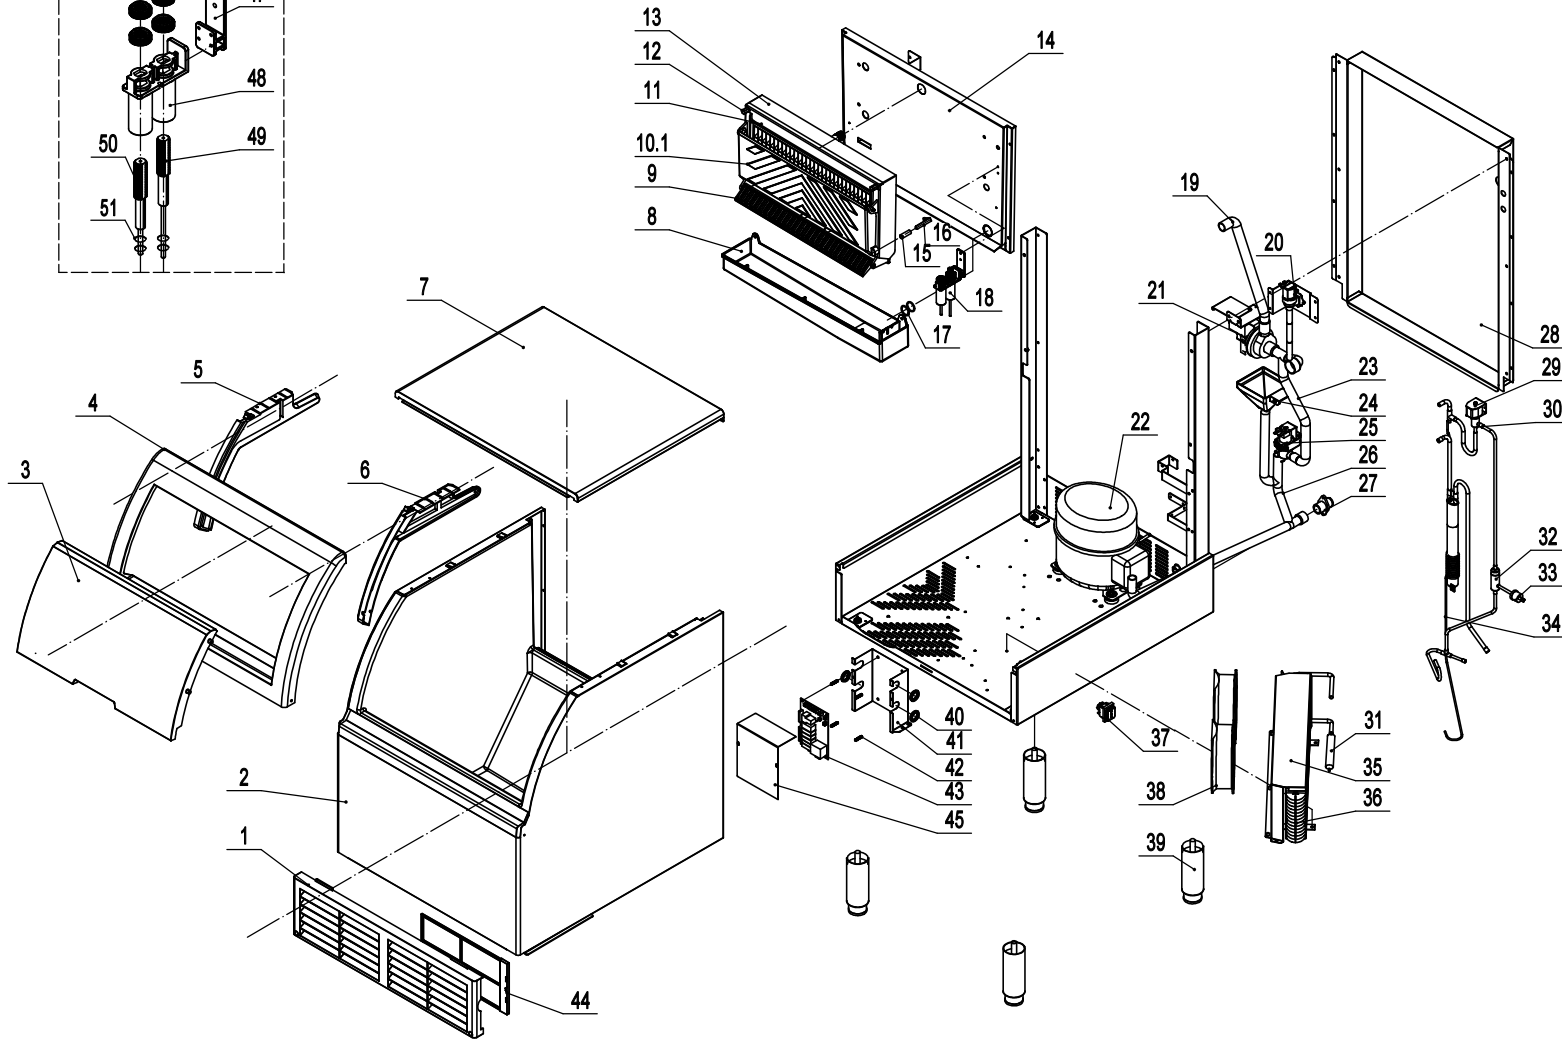

YR140-AP-161

REV 03.2025

51	W0413081	O-Ring	4
50	W060455402	Water Probe/ Blue	1
49	W060456202	Harvest Probe/ Red	1
48	W040975302	Probe Holder	1
47	W0409757	Probe Holder	1
46	W0409758	Probe Holder Nut	4
45	ZBJ076201024	Lid	1
44	W0409743	Condenser Filter	1
43	W0312017	IM Control Board	1
42	W0499330	Snap Lock Pin	4
41	ZBJ076201023	Controller Box	1
40	W0413019	Protection coil	4
39	W0604556	Leg	4
38	W0301016	Cond Fan Motor	1
37	W0308103	Switch	1
36	W0203069	Condenser	1
35	ZBJ076201022	Fan Motor Cover	1
34	W0121008	Capillary Tube	1
33	W0399140	High Pressure Switch	1
32	W0204202	High Pressure Switch Filter	1
31	W0204006	Filter Drier	1
30	W0205019	Solenoid valve body	1
29	W0205020	Solenoid valve coil	1
28	ZBJ076201002	Back plate	1
27	W0409723	Drain hose connector	1
26	W0414026	Drain Outlet Pipe	1
25	W0399045	Drain Valve	1
24	W0409741	Drain Pan	1
23	W0414023	Water Pump Inlet Pipe	1
22	W0201165	Compressor	1
21	W0399007	Water Pump	1
20	W0399046	Inlet Valve	1
19	W0414025	Water Pump Outlet Pipe	1
18	076200204	Probe assembly	1
17	W0413101	Seal ring	2
16	ZBJ076201026	Switch Bracket	1
15	W0312020	Magnetic Bin Switch	1
14	076200205	Evap Fastner	1
13	W0202154	Evaporator	1
12	B0501026	Screw	6
11	W0409750	Distribution Panel	1
10.5	B0518006	Nut	2
10.4	B0501026	Screw	2
10.3	W0604214	Magnet	2
10.2	W0405158	Plastic Cover	1
10.1	W0411117	Water Curtain	1
10	076200203	Water Curtain	1
9	W0409751	Slip Panel	1
8	W0409740	Water Trough	1
7	076200202	Top Cover	1
6	W0409747	Right Slide	1
5	W0409746	Left Slide	1
4	W0409744	Front Frame	1
3	W0409745	Front Door	1
2	076200201	Cabinet Assembly	1
1	W0409739	Front Panel	1
No.	Part #	Part Name	Qty