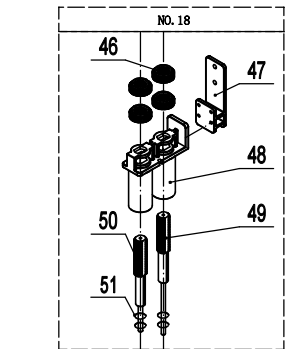

YR140-AP-161

REV 11.2024

51	W0413081	O-Ring	4
50	W060455402	Water Probe/ Blue	1
49	W060456202	Harvest Probe/ Red	1
48	W040975302	Probe Holder	1
47	W0409757	Probe Holder	1
46	W0409758	Probe Holder Nut	4
45	ZBJ076201024	Lid	1
44	W0409743	Condenser Filter	1
43	W0312017	IM Control Board	1
42	W0499330	Snap Lock Pin	4
41	ZBJ076201023	Controller Box	1
40	W0413019	Protection coil	4
39	W0604556	Leg	4
38	W0301016	Cond Fan Motor	1
37	W0308103	Switch	1
36	W0203069	Condenser	1
35	ZBJ076201022	Fan Motor Cover	1
34	W0121008	Capillary Tube	1
33	W0399140	High Pressure Switch	1
32	W0204202	High Pressure Switch Filter	1
31	W0204006	Filter Drier	1
30	W0205019	Solenoid valve body	1
29	W0205020	Solenoid valve coil	1
28	ZBJ076201002	Back plate	1
27	W0409723	Drain hose connector	1
26	W0414026	Drain Outlet Pipe	1
25	W0399045	Drain Valve	1
24	W0409741	Drain Pan	1
23	W0414023	Water Pump Inlet Pipe	1
22	W0201165	Compressor	1
21	W0399007	Water Pump	1
20	W0399046	Inlet Valve	1
19	W0414025	Water Pump Outlet Pipe	1
18	076200204	Probe assembly	1
17	W0413101	Seal ring	2
16	ZBJ076201026	Switch Bracket	1
15	W0312020	Magnetic Bin Switch	1
14	076200205	Evap Fastner	1
13	W0202154	Evaporator	1
12	B0501026	Screw	6
11	W0409750	Distribution Panel	1
10.5	B0518006	Nut	2
10.4	B0501026	Screw	2
10.3	W0604214	Magnet	2
10.2	W0405158	Plastic Cover	1
10.1	W0411117	Water Curtain	1
10	076200203	Water Curtain	1
9	W0409751	Slip Panel	1
8	W0409740	Water Trough	1
7	076200202	Top Cover	1
6	W0409747	Right Slide	1
5	W0409746	Left Slide	1
4	W0409744	Front Frame	1
3	W0409745	Front Door	1
2	076200201	Cabinet Assembly	1
1	W0409738	Front Panel	1
No.	Part #	Part Name	Qty