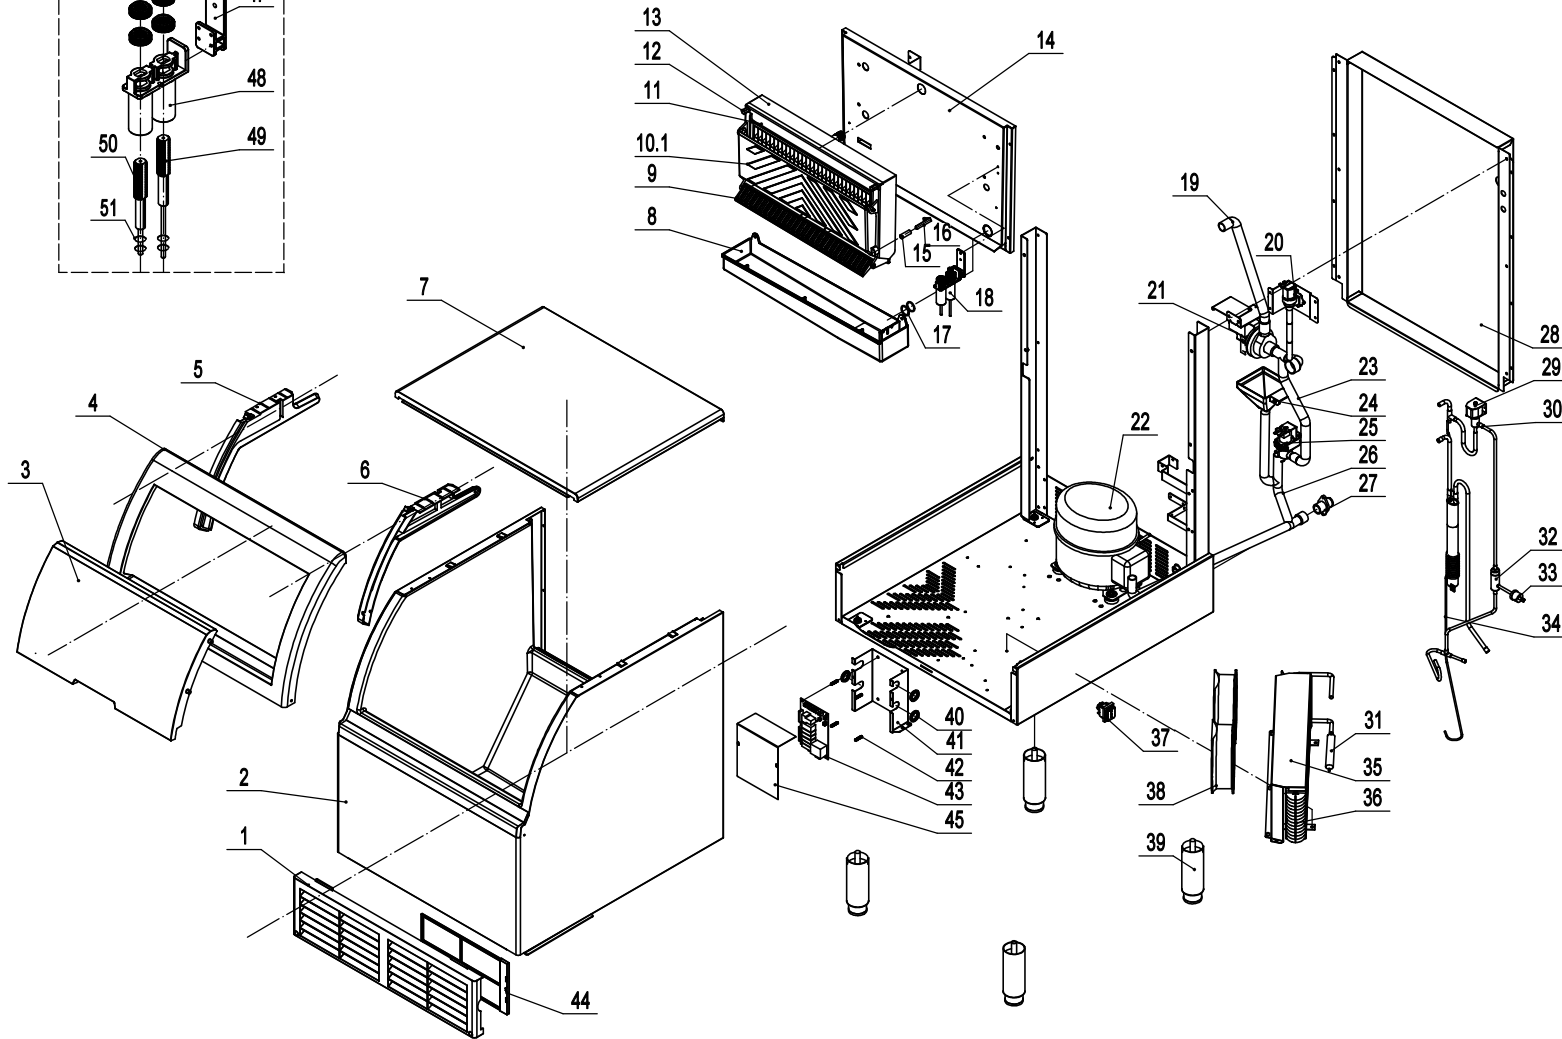

YR140-AP-161

REV 11.2024

51	W0413081	O-Ring	4
50	W060455402	Water Probe/ Blue	1
49	W060456202	Harvest Probe/ Red	1
48	W040975302	Probe Holder	1
47	W0409757	Probe Holder	1
46	W0409758	Probe Holder Nut	4
45	ZBJ076201024	Lid	1
44	W0409743	Condenser Filter	1
43	W0312017	IM Control Board	1
42	W0499330	Snap Lock Pin	4
41	ZBJ076201023	Controller Box	1
40	W0413019	Protection coil	4
39	W0604556	Leg	4
38	W0301016	Cond Fan Motor	1
37	W0308103	Switch	1
36	W0203069	Condenser	1
35	ZBJ076201022	Fan Motor Cover	1
34	W0121008	Capillary Tube	1
33	W0399140	High Pressure Switch	1
32	W0204202	High Pressure Switch Filter	1
31	W0204006	Filter Drier	1
30	W0205019	Solenoid valve body	1
29	W0205020	Solenoid valve coil	1
28	ZBJ076201002	Back plate	1
27	W0409723	Drain hose connector	1
26	W0414026	Drain Outlet Pipe	1
25	W0399045	Drain Valve	1
24	W0409741	Drain Pan	1
23	W0414023	Water Pump Inlet Pipe	1
22	W0201165	Compressor	1
21	W0399007	Water Pump	1
20	W0399046	Inlet Valve	1
19	W0414025	Water Pump Outlet Pipe	1
18	076200204	Probe assembly	1
17	W0413101	Seal ring	2
16	ZBJ076201026	Switch Bracket	1
15	W0312020	Magnetic Bin Switch	1
14	076200205	Evap Fastner	1
13	W0202154	Evaporator	1
12	B0501026	Screw	6
11	W0409750	Distribution Panel	1
10.5	B0518006	Nut	2
10.4	B0501026	Screw	2
10.3	W0604214	Magnet	2
10.2	W0405158	Plastic Cover	1
10.1	W0411117	Water Curtain	1
10	076200203	Water Curtain	1
9	W0409751	Slip Panel	1
8	W0409740	Water Trough	1
7	076200202	Top Cover	1
6	W0409747	Right Slide	1
5	W0409746	Left Slide	1
4	W0409744	Front Frame	1
3	W0409745	Front Door	1
2	076200201	Cabinet Assembly	1
1	W0409738	Front Panel	1
No.	Part #	Part Name	Qty