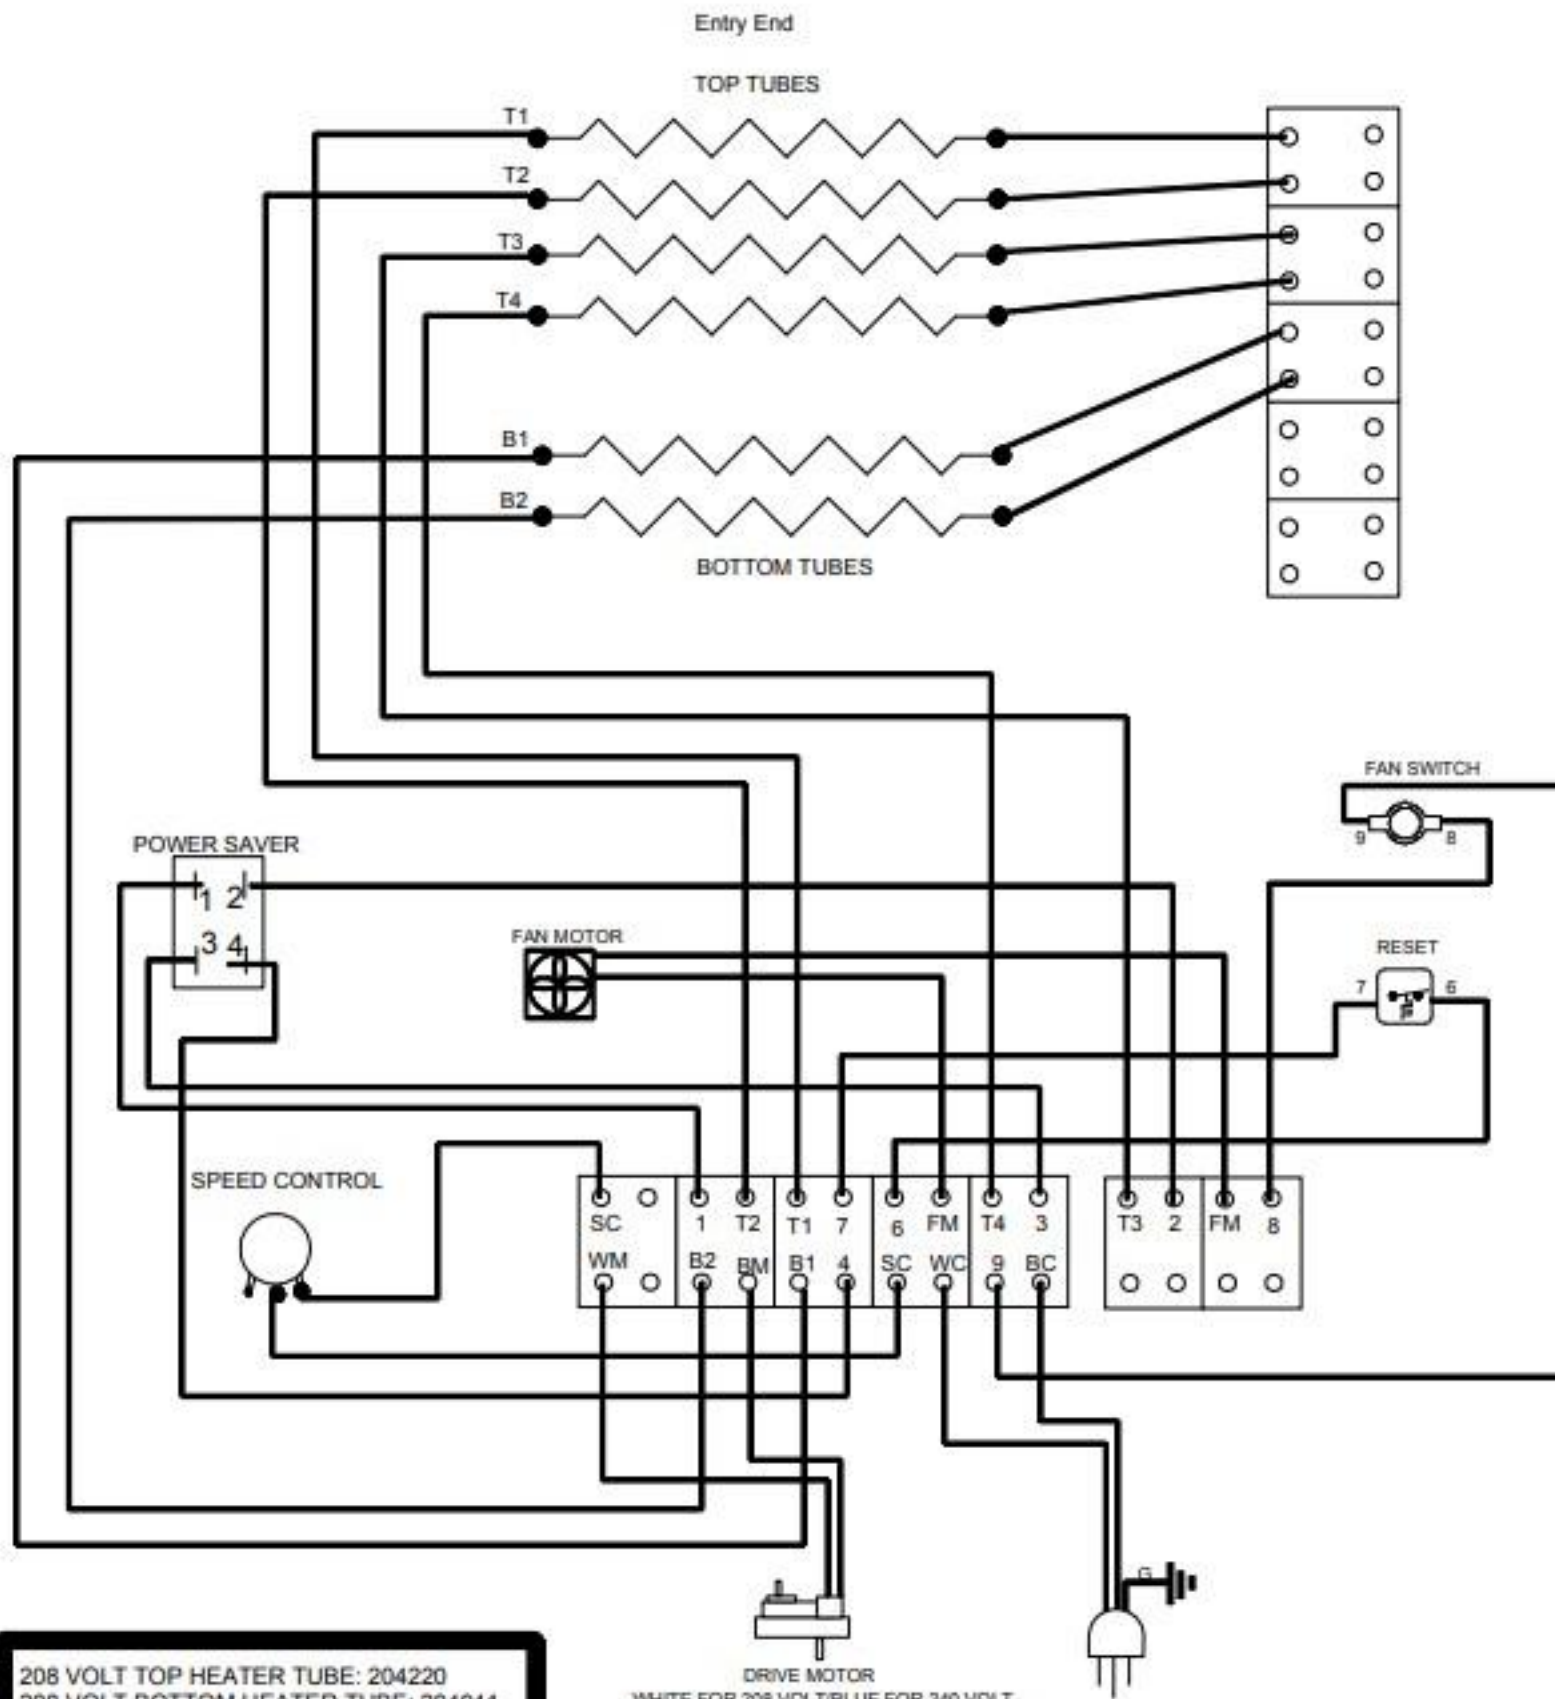

POWER SAVER CONTACTS

FULL POWER = 2 & 4, 1 & 3

STAND BY = 1 & 2 ONLY

FOR SERIAL NUMBER 0808-671101 AND GREATER

208 VOLT TOP HEATER TUBE: 204220  
 208 VOLT BOTTOM HEATER TUBE: 204011  
 240 VOLT TOP HEATER TUBE :204221  
 240 VOLT BOTTOM HEATER TUBE: 204032

DRIVE MOTOR  
 WHITE FOR 208 VOLT/BLUE FOR 240 VOLT

BELLECO INC.  
 FOOD EQUIPMENT SPECIALISTS  
 P. O. BOX 880  
 SACO ME 04072

DRAWN BY: MICHAEL CLAVET  
 DATE: 01/14/10

WIRE DIAGRAM  
 JT2B, 3.2 KW QUARTZ TUBES  
 208, 240 VOLT  
 SINGLE PHASE