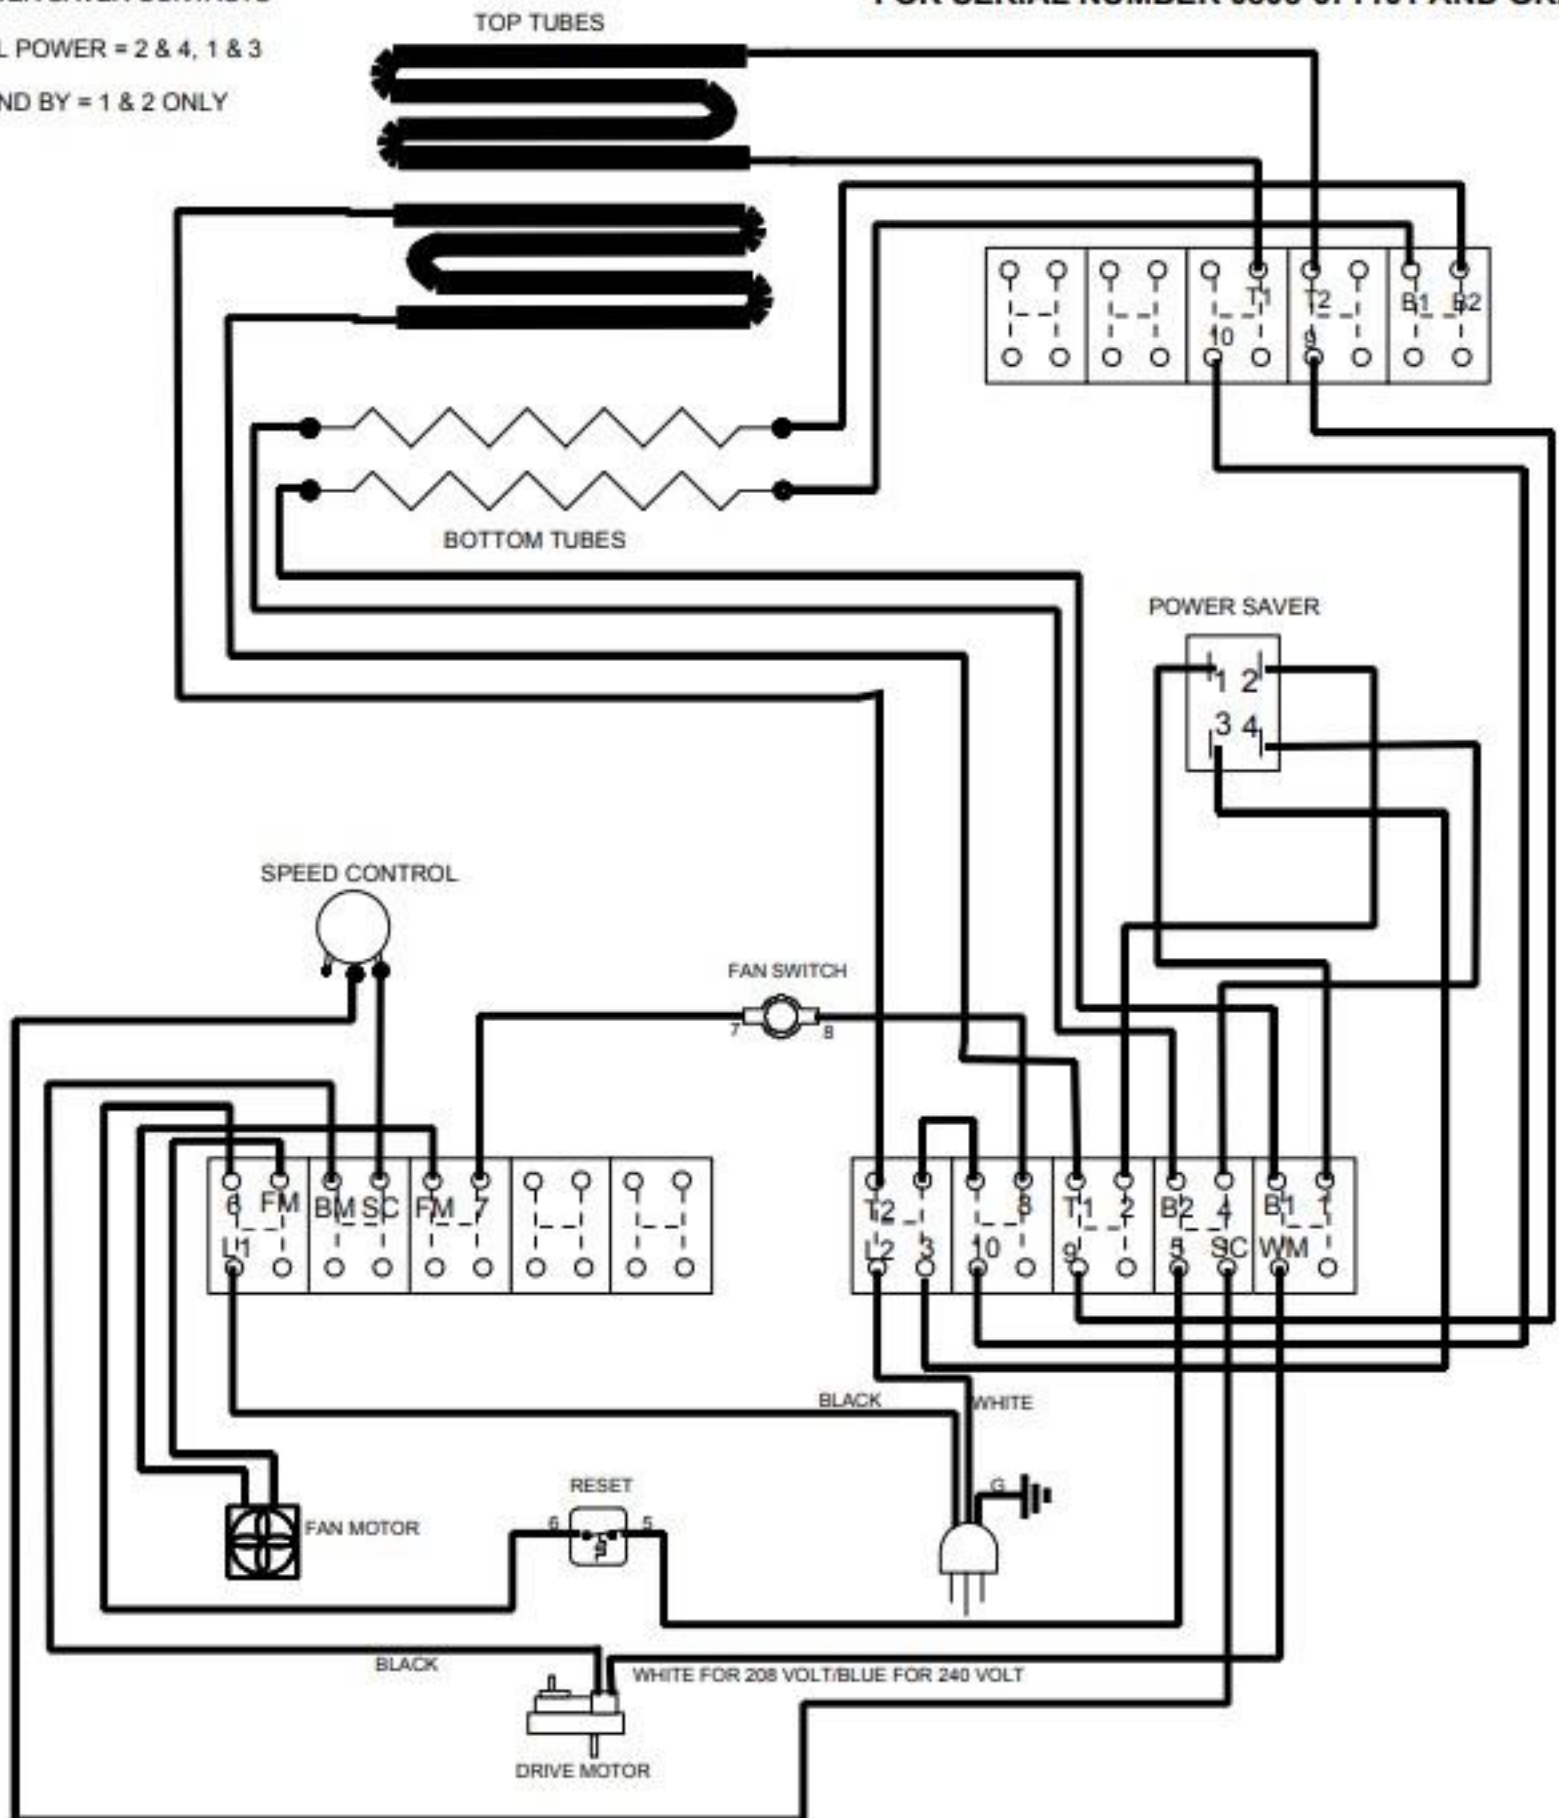

POWER SAVER CONTACTS

FULL POWER = 2 & 4, 1 & 3

STAND BY = 1 & 2 ONLY

FOR SERIAL NUMBER 0808-671101 AND GREATER

208 VOLT TOP HEATER TUBE: 204220  
 208 VOLT BOTTOM HEATER TUBE: 204011  
 240 VOLT TOP HEATER TUBE :204221  
 240 VOLT BOTTOM HEATER TUBE: 204032

DRIVE MOTOR  
 WHITE FOR 208 VOLT/BLUE FOR 240 VOLT

BELLECO INC.  
 FOOD EQUIPMENT SPECIALISTS  
 P. O. BOX 880  
 SACO ME 04072

DRAWN BY: MICHAEL CLAVET  
 DATE: 01/14/10

WIRE DIAGRAM  
 JT2B, 3.2 KW QUARTZ TUBES  
 208, 240 VOLT  
 SINGLE PHASE