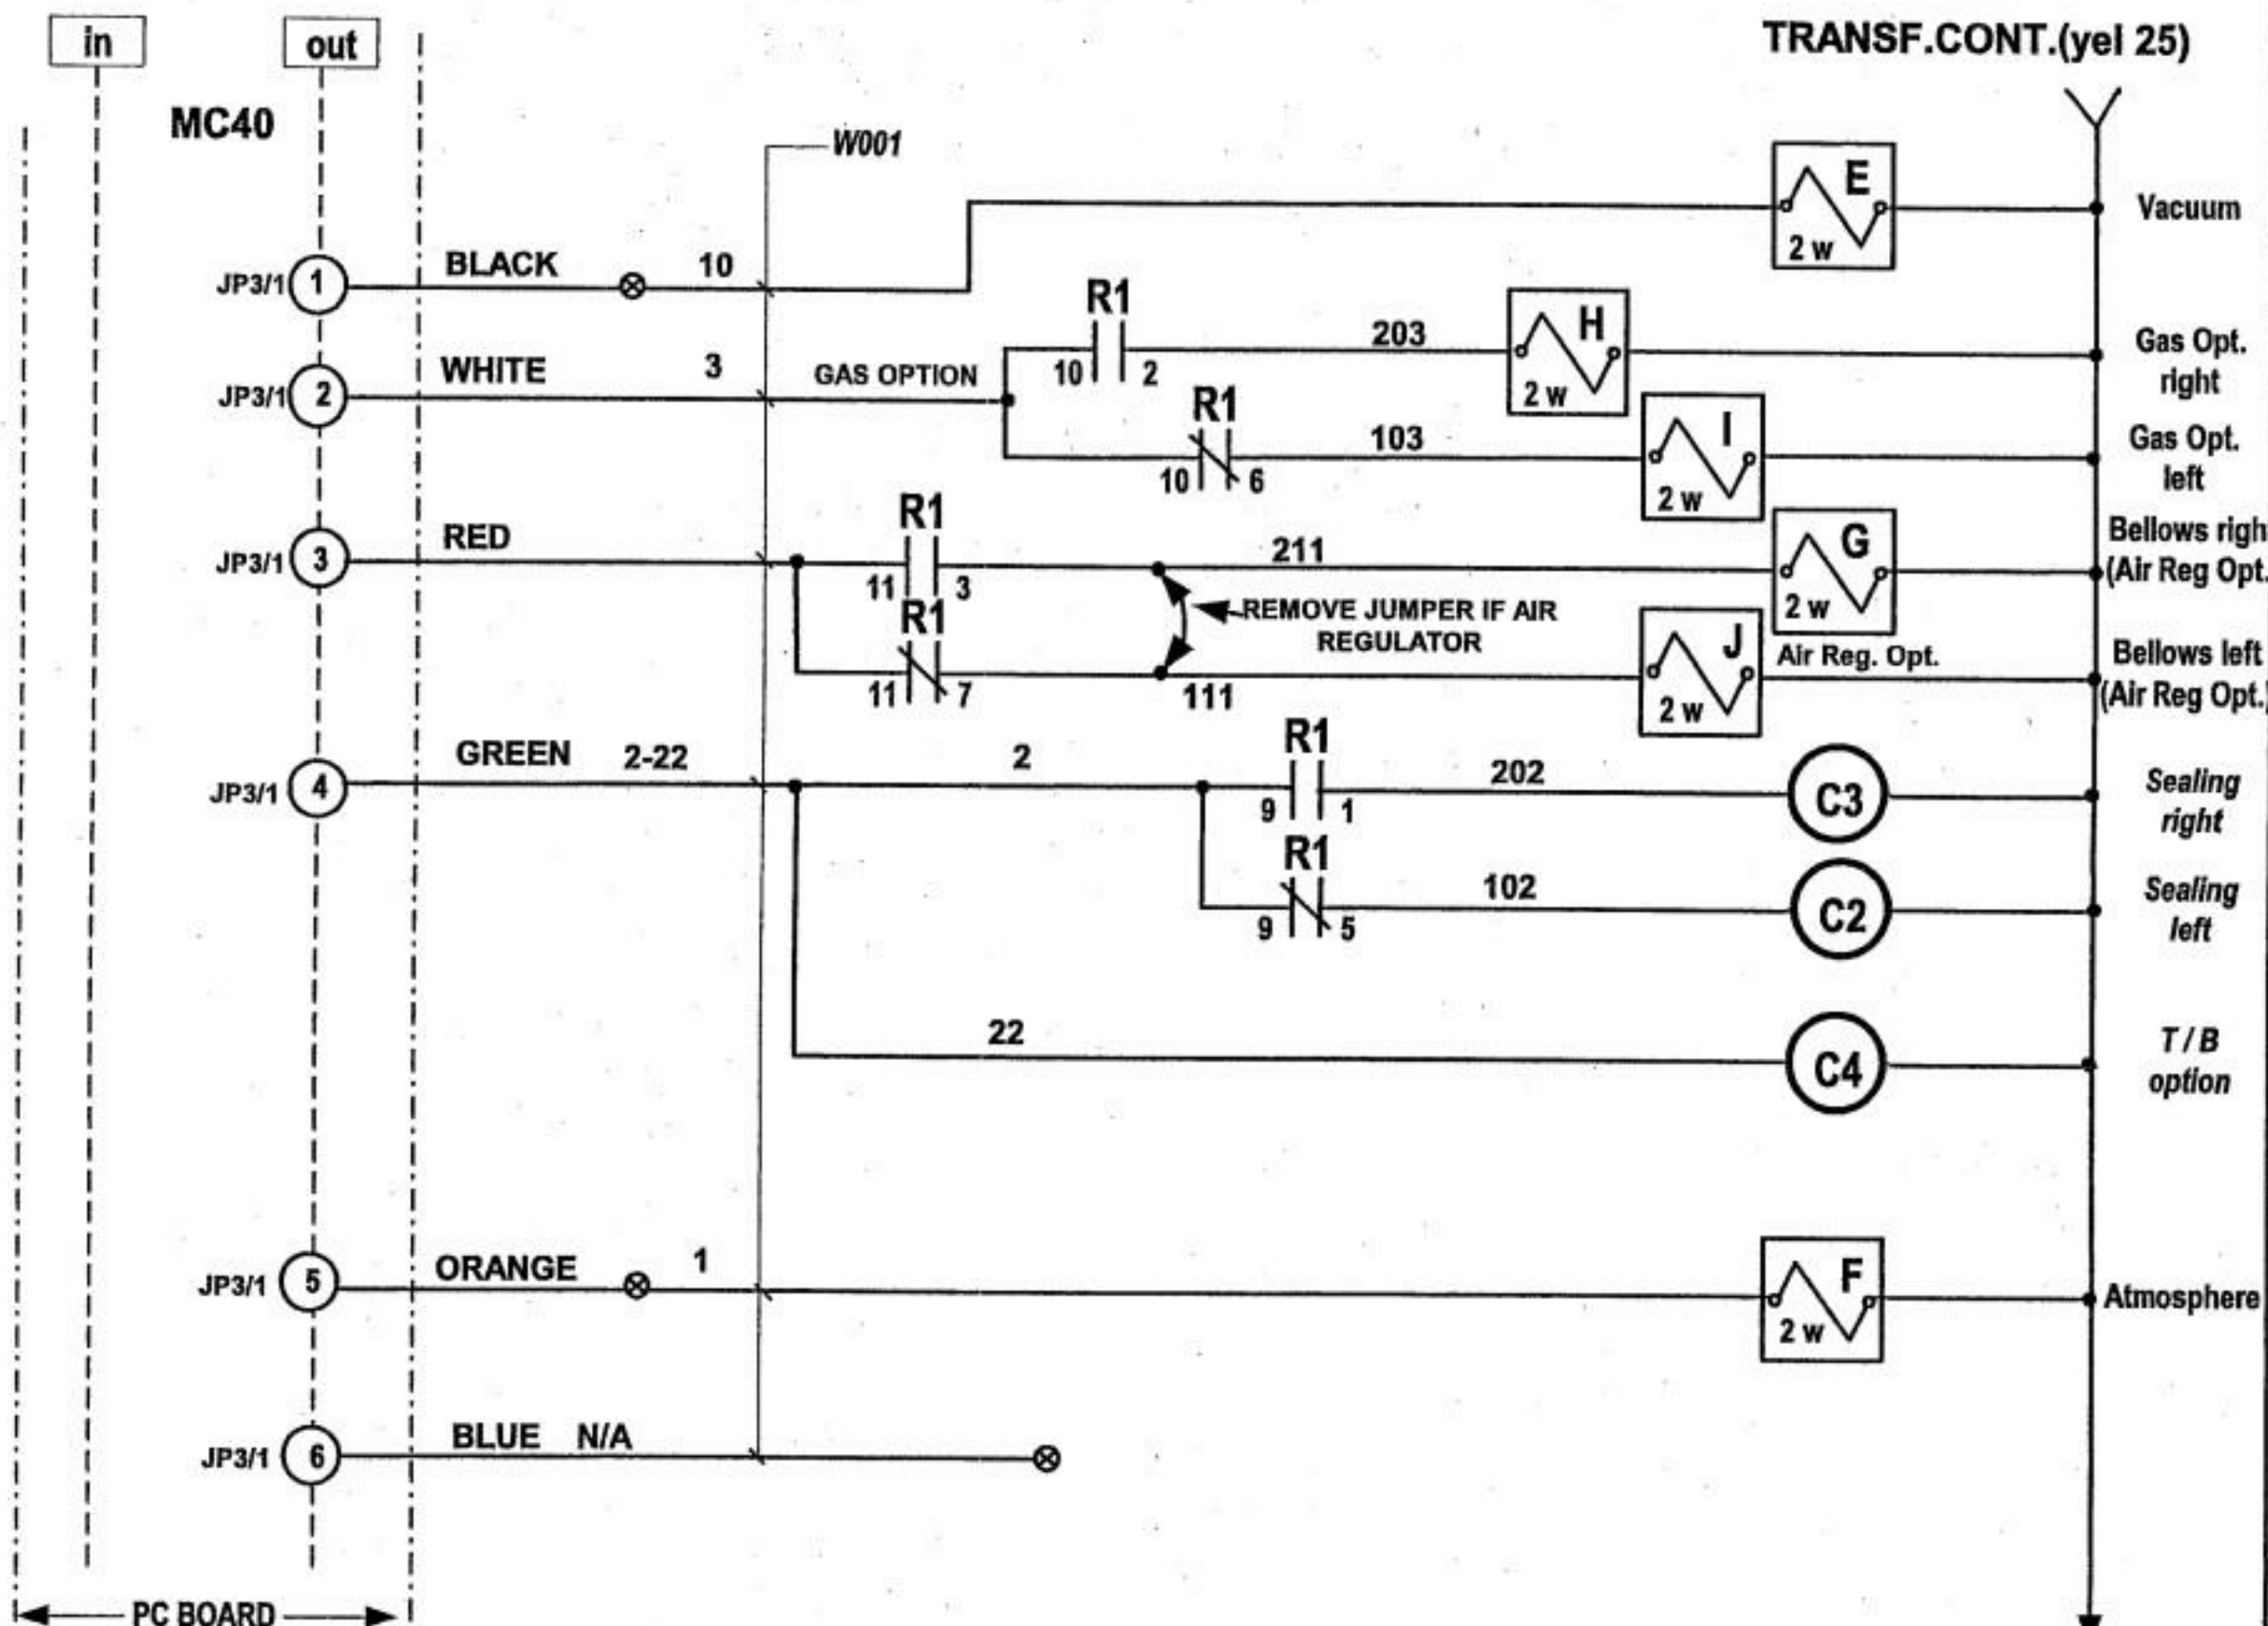

category	VACUUM PACK	model	420A	volt.	3Ph 60Hz				SIPROMAC St-Germain de Grantham QUEBEC, CANADA
system	POWER			circuit	year	month	day	block	
usual functions	MC-40			power	05	01	18		
options					concept	draw	app	006-063	
					PP	PP	DL	PAGE 1 de 4	

RC filters must be connected on each AC coil (not shown on diagram)

category	VACUUM PACK	model	420A	volt.	24V 60Hz				SIPROMAC St-Germain de Grantham QUEBEC, CANADA
system	Control			circuit	control			year month day	
usual fonctions	MC-40				05	01	18	block	
options				concept	PP	draw	PP	app	
							DL	006-0630	