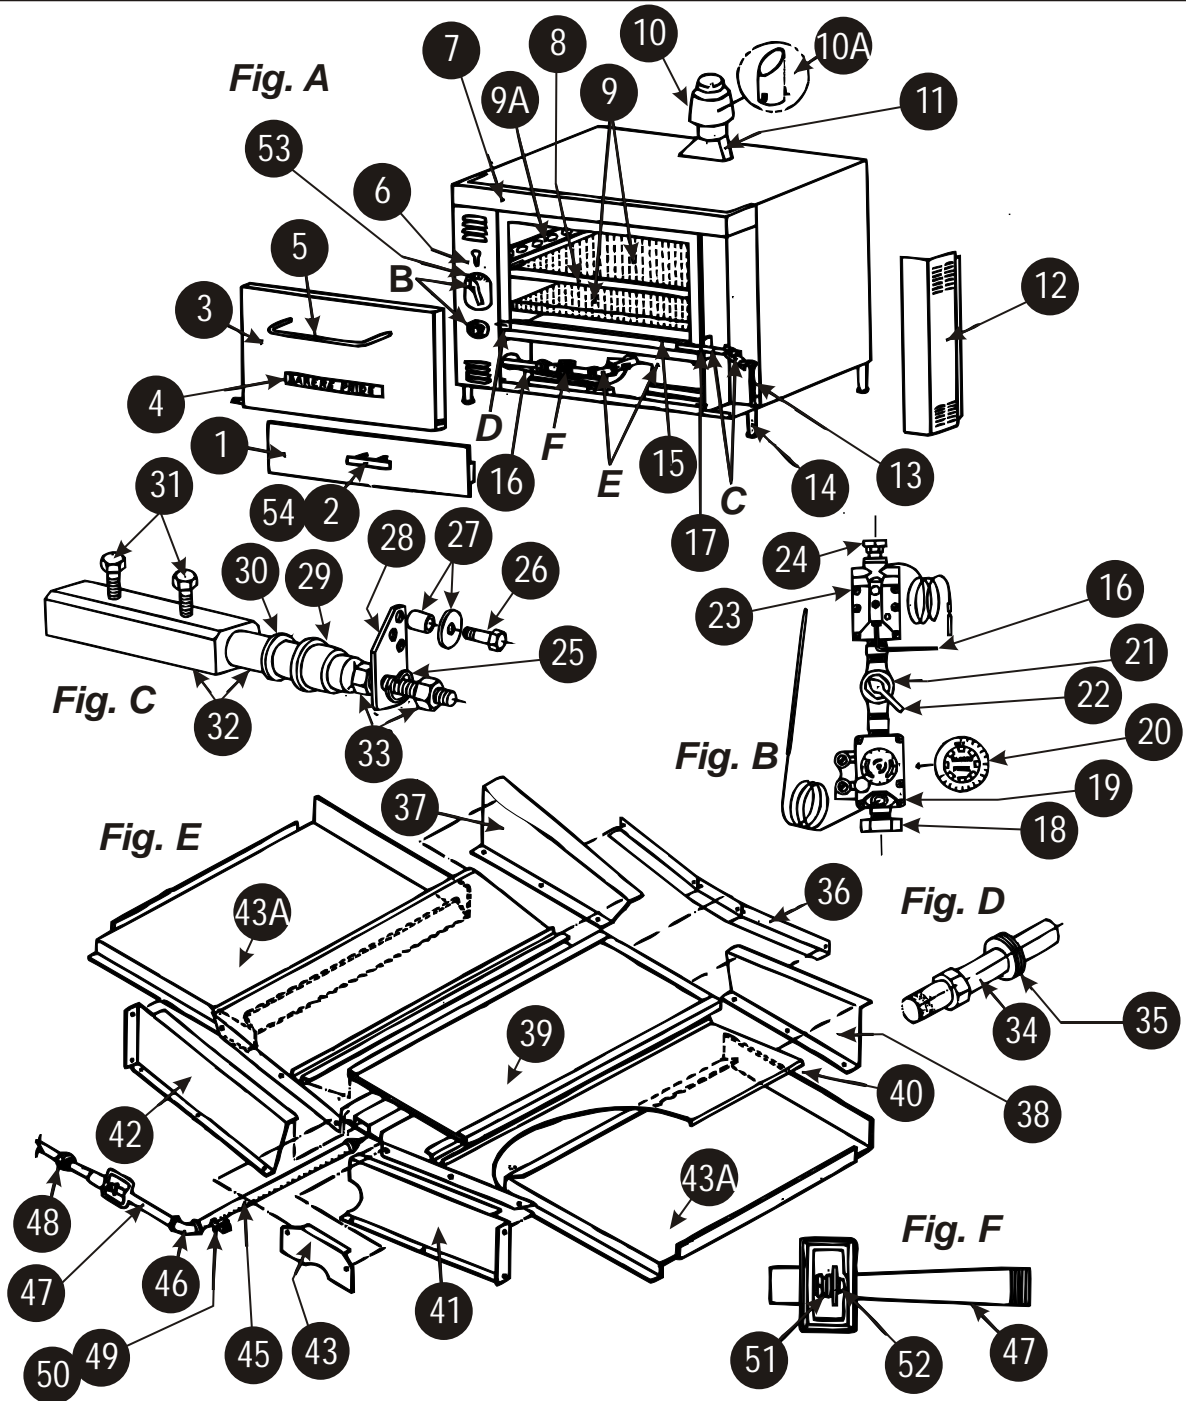

30 Pine Street • New Rochelle • New York • 10801
914 / 576 - 0200
914 / 576 - 0605 fax
1 - 800 - 431 - 2745 US & Canada
www.bakerspride.com web address

922, 932

Counter Top Gas Oven

EXPLODED VIEW

Model Number: 922 ☐ 932 ☐

Serial Number: _____

Type of Gas

Natural ☐ L.P. ☐ Other ☐

Note: When ordering, ALWAYS specify Part #, Model #, Serial # and type of gas.