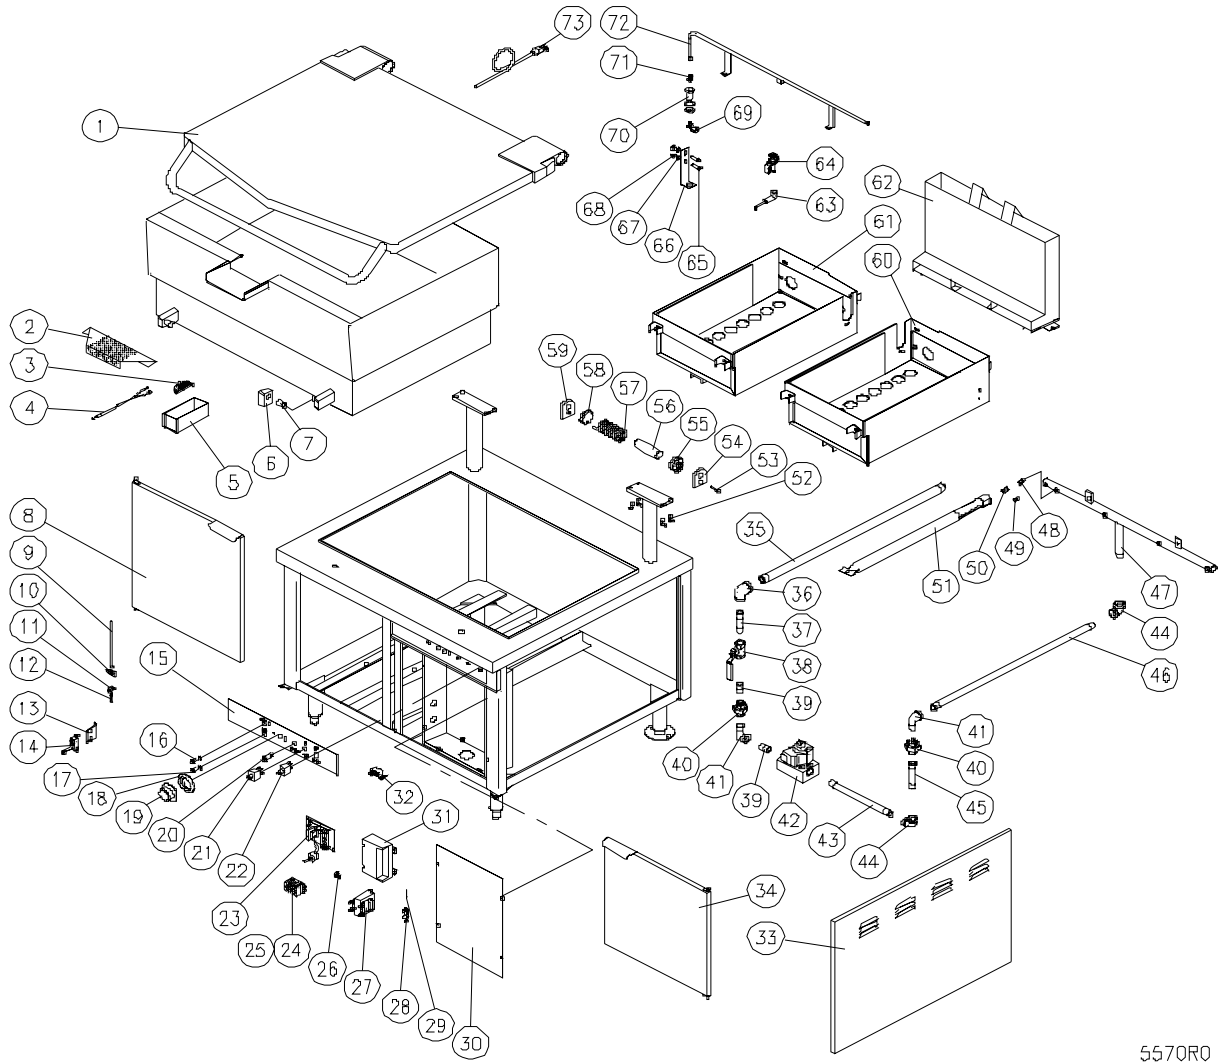

5570R0

FIGURE 1

ITEM	Part No.	DESCRIPTION	QUANTITY		
			30	40	
1	41308	Cover Assembly	1		
	41309	Cover Assembly		1	
2	42224	Pour Lip Strainer	1	1	
3	41920	High Limit Thermostat	1	1	
4	40739	Thermocouple	1	1	
5	40162	High Limit Box	1	1	
6	42480	Base Bracket Assembly	2	2	
7	40452	Bushing	2	2	
8	42480	Base Bracket Assembly	1		
	40380	Left Hand Door Assembly		1	
9	42373	Actuator Rod, 1/8 x 18"	1	1	
10	42374	Actuator Rod Guide	1	1	
11	42375	Lock Collar	2	2	
12	42377	Spring	1	1	
13	40487	Micro Switch Bracket	1	1	
14	40936	Micro Switch	1	1	
15	42363	Decal	1		
	42364	Decal		1	
16	40947	Pilot Light, Ignition - Green, 28V	1	1	
17	40857	Pilot Light, Temperature - Red, 28V	1	1	
18	40994	Bezel	1	1	
**	19	40828	Dial (C)	1	1
		40740	Dial (F)	1	1
**	20	40948	Pilot Light, Motor - Amber, 125V	1	1
		40949	Pilot Light, Motor - Amber, 250V	1	1
21	41883	Power Switch	1	1	
22	41884	Up/Down Switch	1	1	
**	23	41127	Temperature Control w/Pot., 120V	1	1

<u>ITEM</u>	<u>Part No.</u>	<u>DESCRIPTION</u>	<u>QUANTITY</u>		
			<u>30</u>	<u>40</u>	
	41128	Temperature Control c/w Potentiometer, 240V	1	1	
*	41882	Rotary Shaft Seal	1	1	
24	40708	Terminal Block Section	2	2	
25	40707	End Section	1	1	
26	40743	Ground Lug	1	1	
27	41885	Transformer, 125/230-24V, 50VA	1	1	
28	41844	Fuse Holder	1	1	
29	41859	Fuse, 1 Amp., 250V	1	1	
30	42480	Base Bracket Assembly	1	1	
31	42351	Ignition Module	1	1	
32	41140	Magnetic Catch	1	1	
33	42476	Side Panel	2	2	
34	40189	Right Hand Door Assembly	1		
	40190	Right Hand Door Assembly		1	
35	41784	Pipe, 3/4 x 30"	1	1	
36	41796	Reducing Elbow, 3/4 x 1/2"	1	1	
37	42579	Nipple, 1/2 x 3"	1	1	
38	41893	Ball Valve, 1/2"	1	1	
39	41773	Close Nipple, 1/2"	2	2	
40	41797	Union 1/2"	1	1	
41	41790	Street Elbow, 1/2"	1	1	
**	42	41108	Combination Gas Control, Nat.	1	1
		41109	Combination Gas Control, LP	1	1
43	42582	Nipple, 1/2 x 7-3/8"	1		
		42581	Nipple, 1/2 x 6-1/2"		1
44	41788	Elbow, 1/2"	1	1	
45	42580	Nipple, 1/2 x 5"	1	1	
46	42583	Pipe, 1/2 x 26-1/2"	1	1	
47	40164	Manifold Assembly	1		