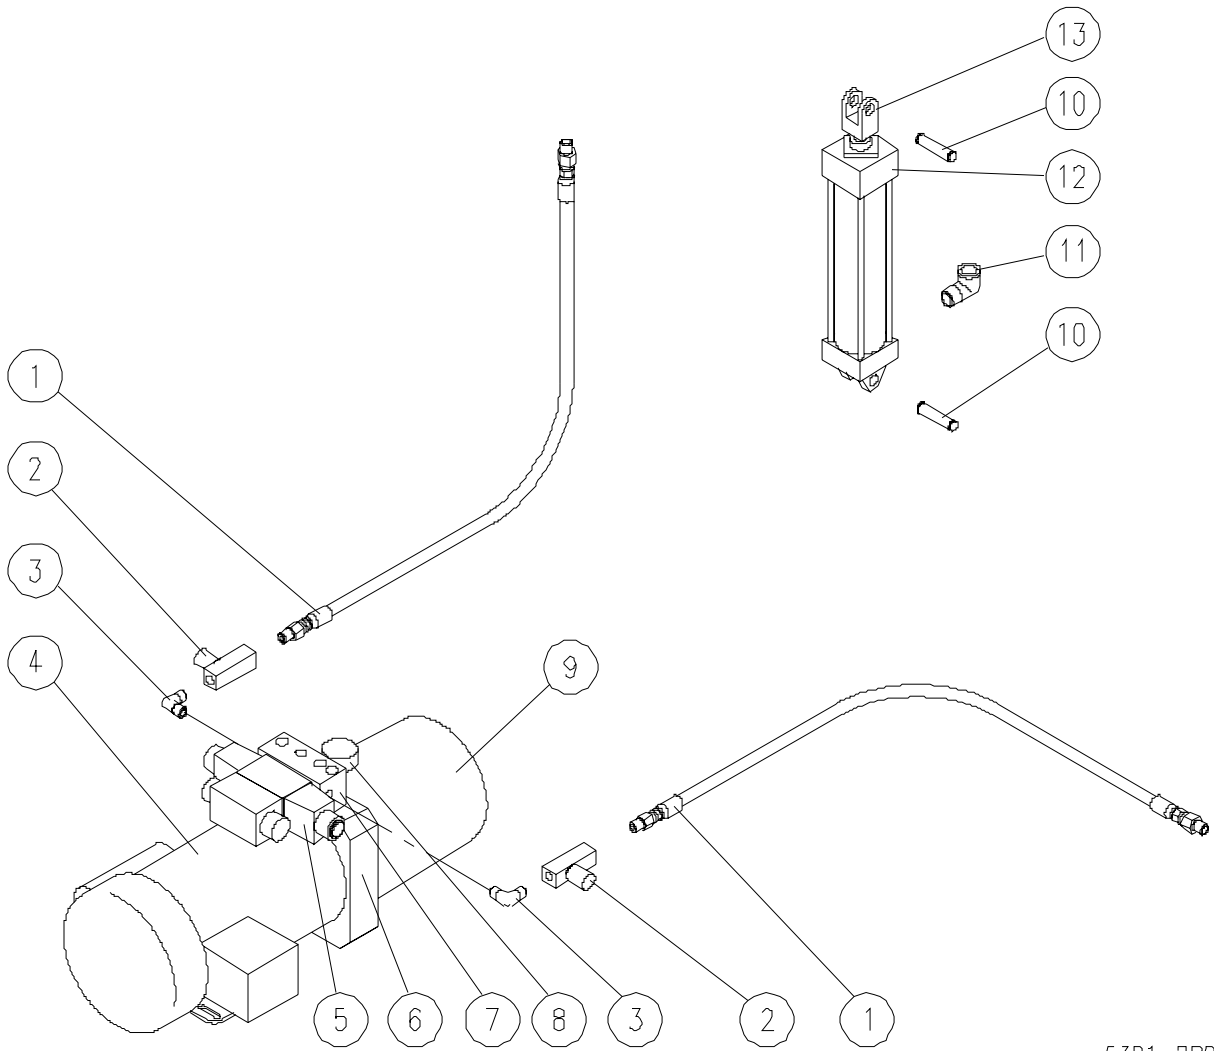

FIGURE 2

5391-2R0

FIGURE 2

<u>ITEM</u>	<u>Part No.</u>	<u>DESCRIPTION</u>	<u>QUANTITY</u>		
			<u>30</u>	<u>40</u>	
1	40786	Hose Assembly	2	2	
2	40787	Flow Valve	2	2	
3	40788	Elbow	2	2	
**	4	40649	Motor, 115/208/230/60	1	1
		40651	Motor, 380/50, 220/50	1	1
		40650	Motor, 380/480/60	1	1
5	40652	Directional Valve	1	1	
*	40789	Coil, 120V	2	2	
*	40790	Coil, 240V	2	2	
*	40791	Coil, 220V	2	2	
6	41928	Pump c/w Integral Relief Valve	1	1	
7	40793	Manifold	1	1	
8	41930	Breather	1	1	
9	41929	Tank	1	1	
10	41932	Pin c/w Clips	2	2	
11	40657	Street Elbow	1	1	
12	40660	Cylinder	1	1	
*	42255	Cylinder Kit	1	1	
13	41931	Yoke	1	1	
*	14	Hydraulic Oil, AWM 32 or Equivalent	4.54 L		

* NOT SHOWN.

** SELECT AS REQUIRED.