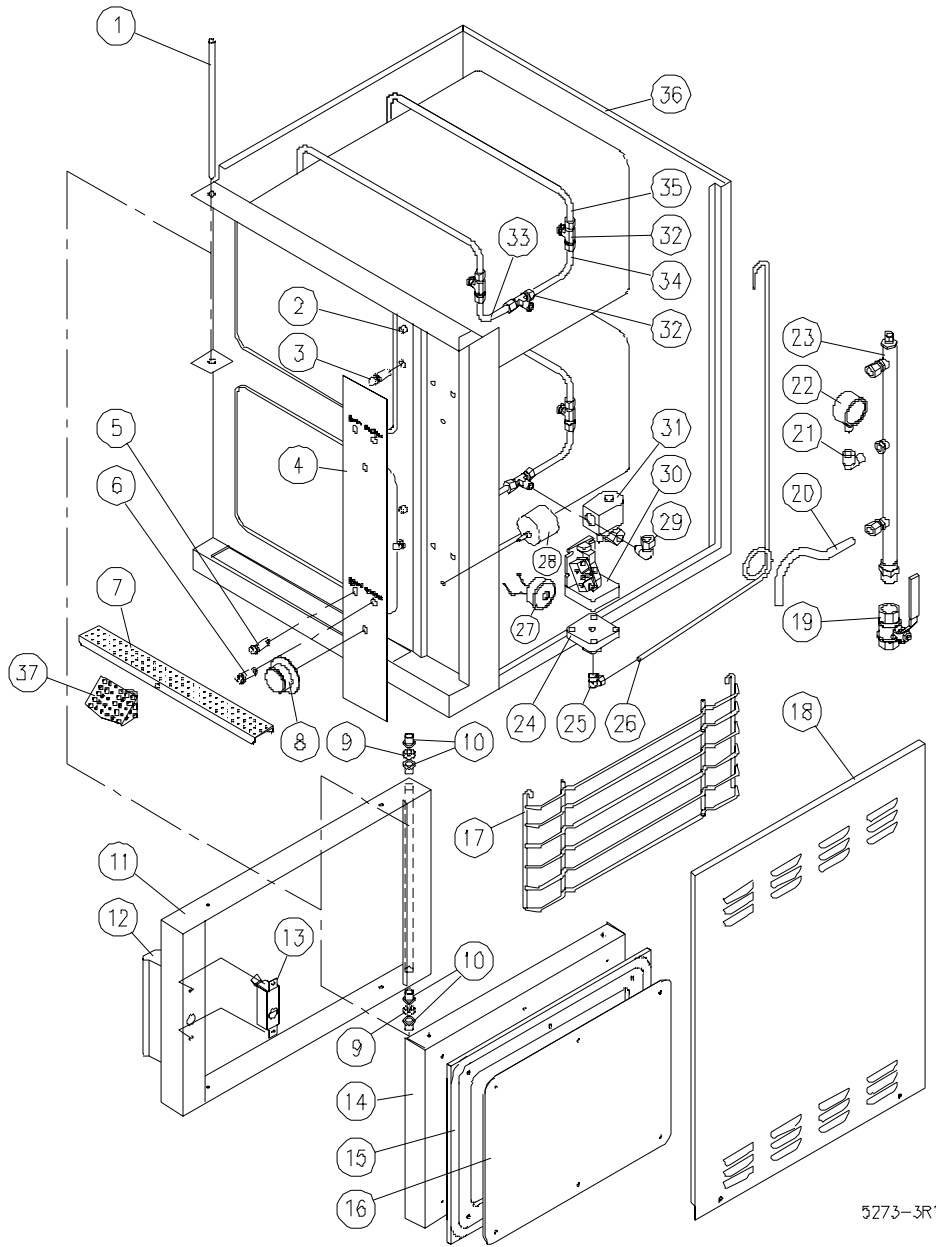

PARTS LIST

PRESSURELESS COOKER 6 PAN AND 10 PAN UNITS
Boiler Base, Direct Steam, Kettle, Steam Coil, cabinet Base

MODELS: SB-6,10G SB-6,10E

SB-6,10SC SC-6,10DS

BLODGETT OVEN CO ▪ 44 lakeside Ave ▪ Burlington, VT 05446
Tel. 800-331-5842 ▪ Fax 802-860-3732 ▪ www.blodgett.com

5273-3R1

PARTS LIST, PRESSURELESS COOKER 6 PAN & 10 PAN UNIT, MODELS SB-6G, SB-10G

ITEM	<u>PART NO.</u>	<u>DESCRIPTION</u>	<u>QUANTITY</u>	
			<u>SB-6</u>	<u>SB-10</u>
1	43516	Hinge Rod	1	
	41715	Hinge Rod		1
2	42137	Door Switch	2	2
	42285	Actuator Pin Complete With Clip	2	2
3	41631	Striker	2	2
	41632	Washer	2	2
	40112	Lock Washer	2	2
	40114	Nut	2	2
4	43517	Control Decal	1	
	42577	Control Decal		1
5	40945	Pilot Light, Green	2	2
6	40950	Pilot Light, Red	2	2
7	41633	Perforated Trough	1	1

PARTS LIST, PRESSURELESS COOKER 6 PAN & 10 PAN UNIT, MODELS SB-6G, SB-10G

ITEM	<u>PART NO.</u>	<u>DESCRIPTION</u>	<u>QUANTITY</u>	
			<u>SB-6</u>	<u>SB-10</u>
**	8	43265 Dial 60 Minutes, 60 Hz	2	2
		43518 Dial 60 Minutes, 50 Hz	2	2
		43266 Dial 120 Minutes, 60 Hz	2	2
	9	43264 Spacer	4	4
	10	41699 Bushing	8	8
	11	41691 Door Assembly	2	
		41690 Door Assembly		2
	12	41675 Handle Assembly	2	2
*		40648 Handle	1	1
*		40647 Handle Plate	1	1
*		40191 Socket Screw, 1/4 - 20 x 1 3/4	2	2
*		40089 Socket Screw, 1/4 - 20 x 3/4	1	1
*	12	40646 Spacer	2	2

PARTS LIST, PRESSURELESS COOKER 6 PAN & 10 PAN UNIT, MODELS SB-6G, SB-10G

ITEM	<u>PART NO.</u>	<u>DESCRIPTION</u>	<u>QUANTITY</u>	
			<u>SB-6</u>	<u>SB-10</u>
*	43519	Lock Washer, 1/4	2	2
*	40093	Nut, 1/4 - 20	2	2
*	42258	Decal	2	2
13	41679	Latch Assembly	2	2
14	41672	Door Panel	2	
	41671	Door Panel		2
15	41658	Door Gasket	2	
	41657	Door Gasket		2
16	41665	Door Gasket Plate	2	
	41664	Door Gasket Plate		2
	41875	Screws	12	16
17	40199	Pan Racks	4	
	40201	Pan Racks		4