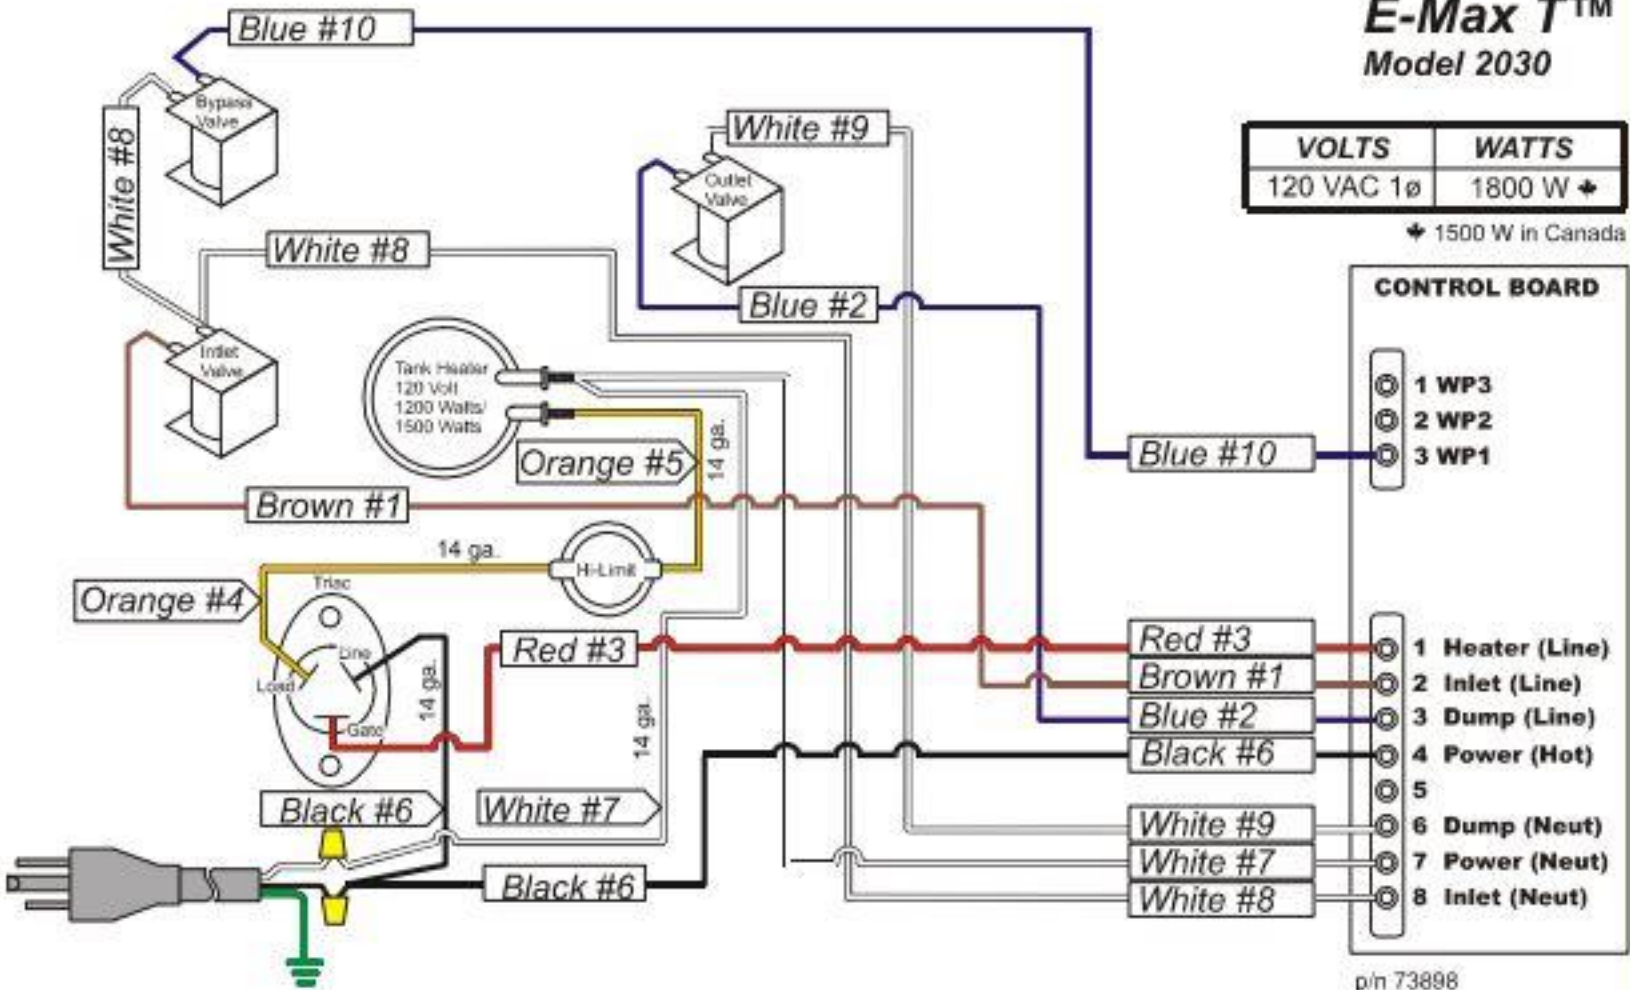

E-Max T™ Model 2030

VOLTS	WATTS
120 VAC 1 ϕ	1800 W \blacklozenge

\blacklozenge 1500 W in Canada

p/n 73898