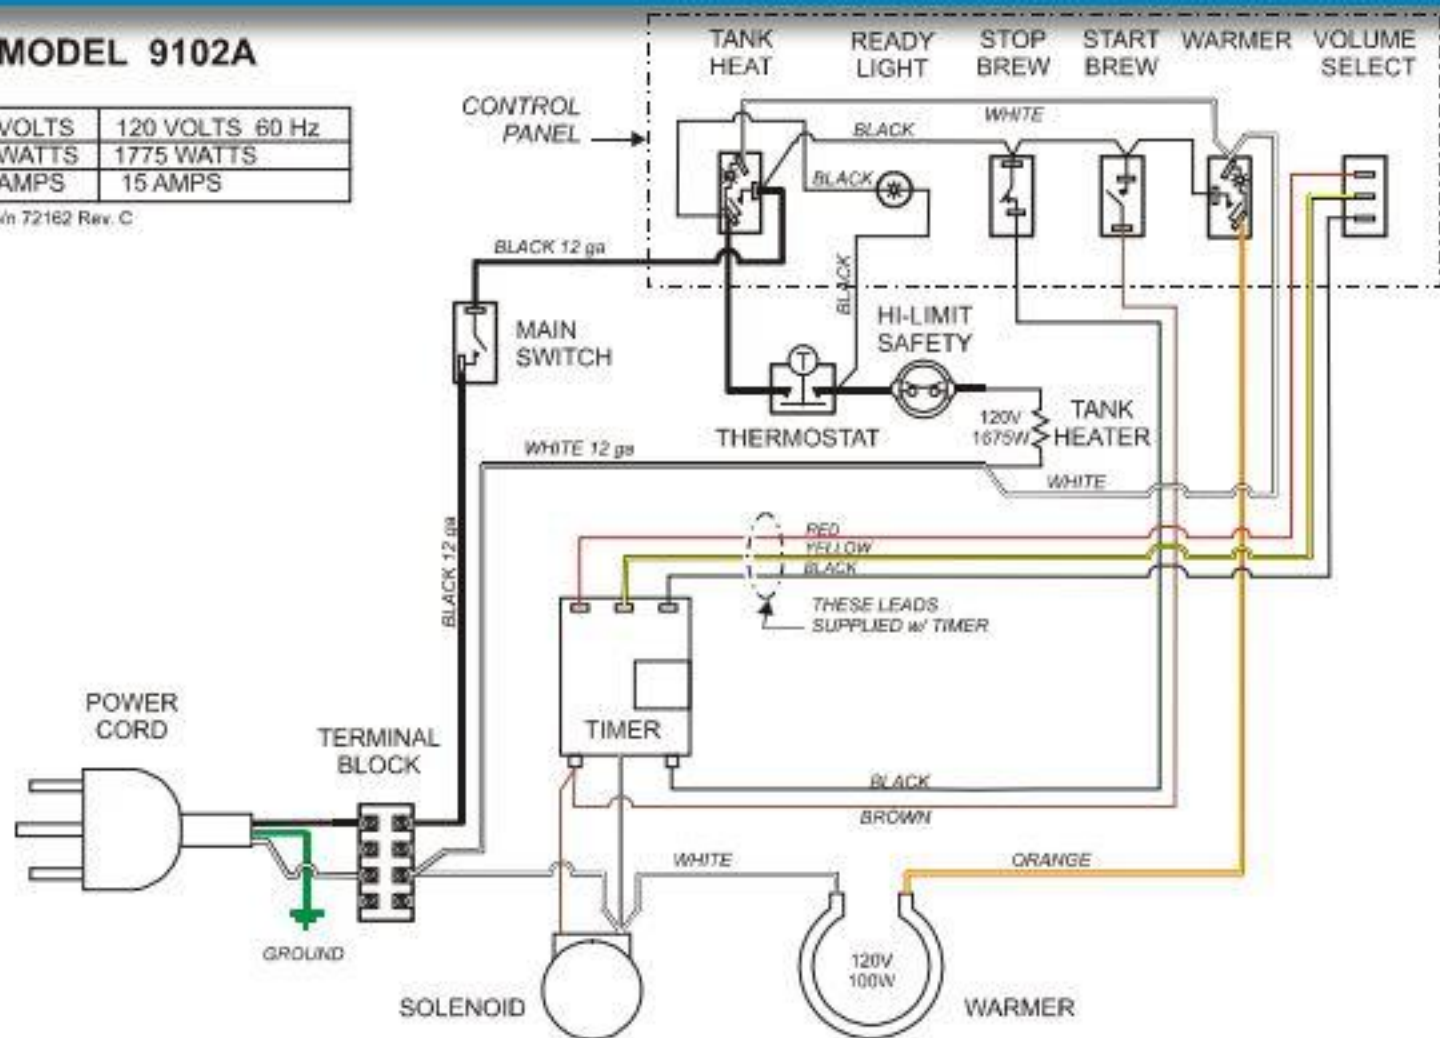

# MODEL 9102A

VOLTS	120 VOLTS 60 Hz
WATTS	1775 WATTS
AMPS	15 AMPS

p/n 72162 Rev. C

# MODEL 9104A

VOLTS	115/230 VOLTS 60 Hz 1ϕ
WATTS	4325 WATTS
AMPS	20 AMPS

p/n 71392 Rev. A