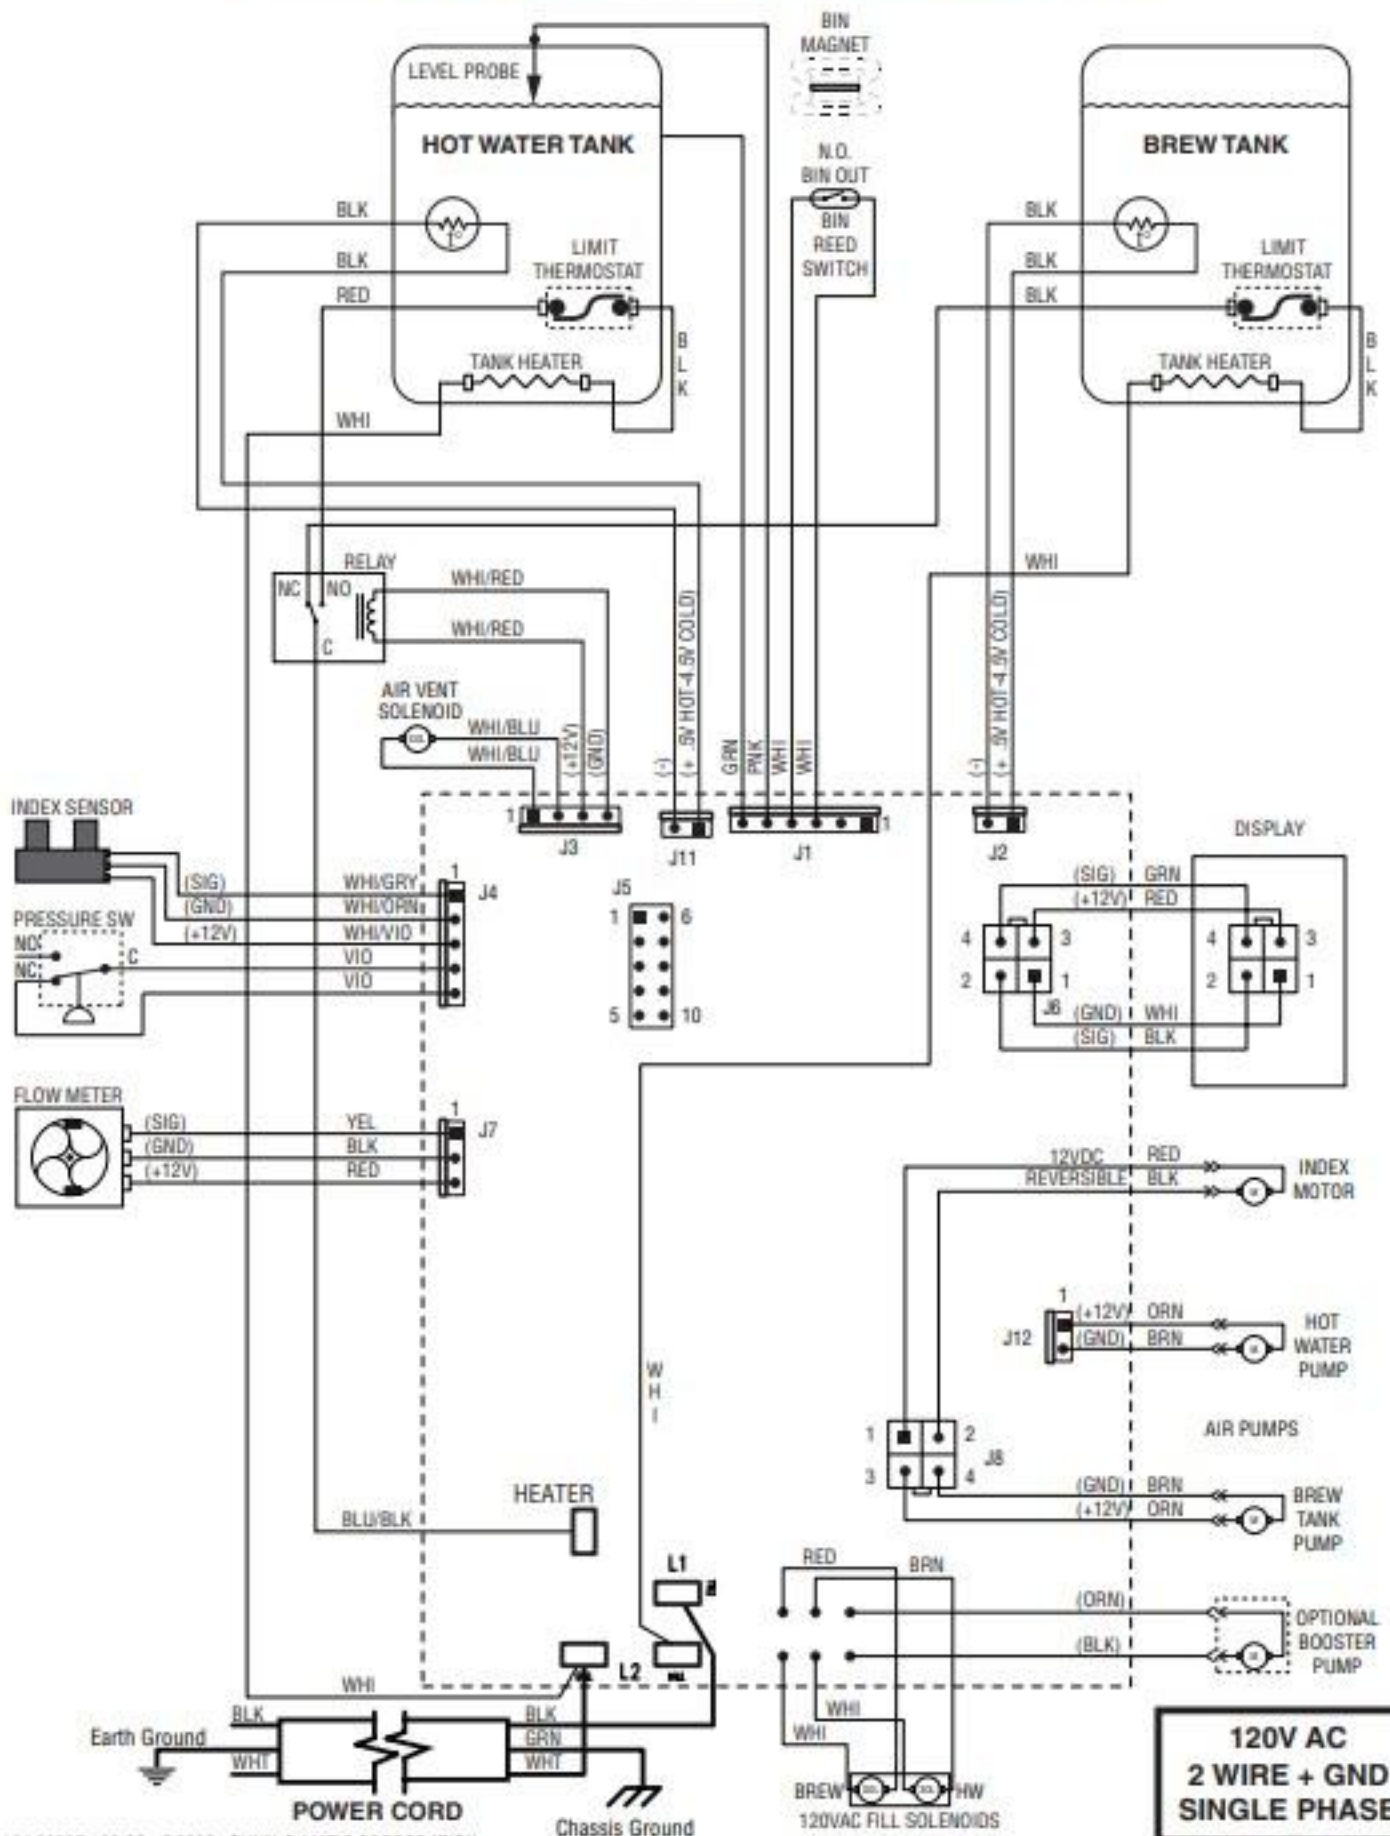

SCHEMATIC WIRING DIAGRAM - My Café AP

SCHEMATIC WIRING DIAGRAM AUTOPOD

SCHEMATIC WIRING DIAGRAM AUTOPOD