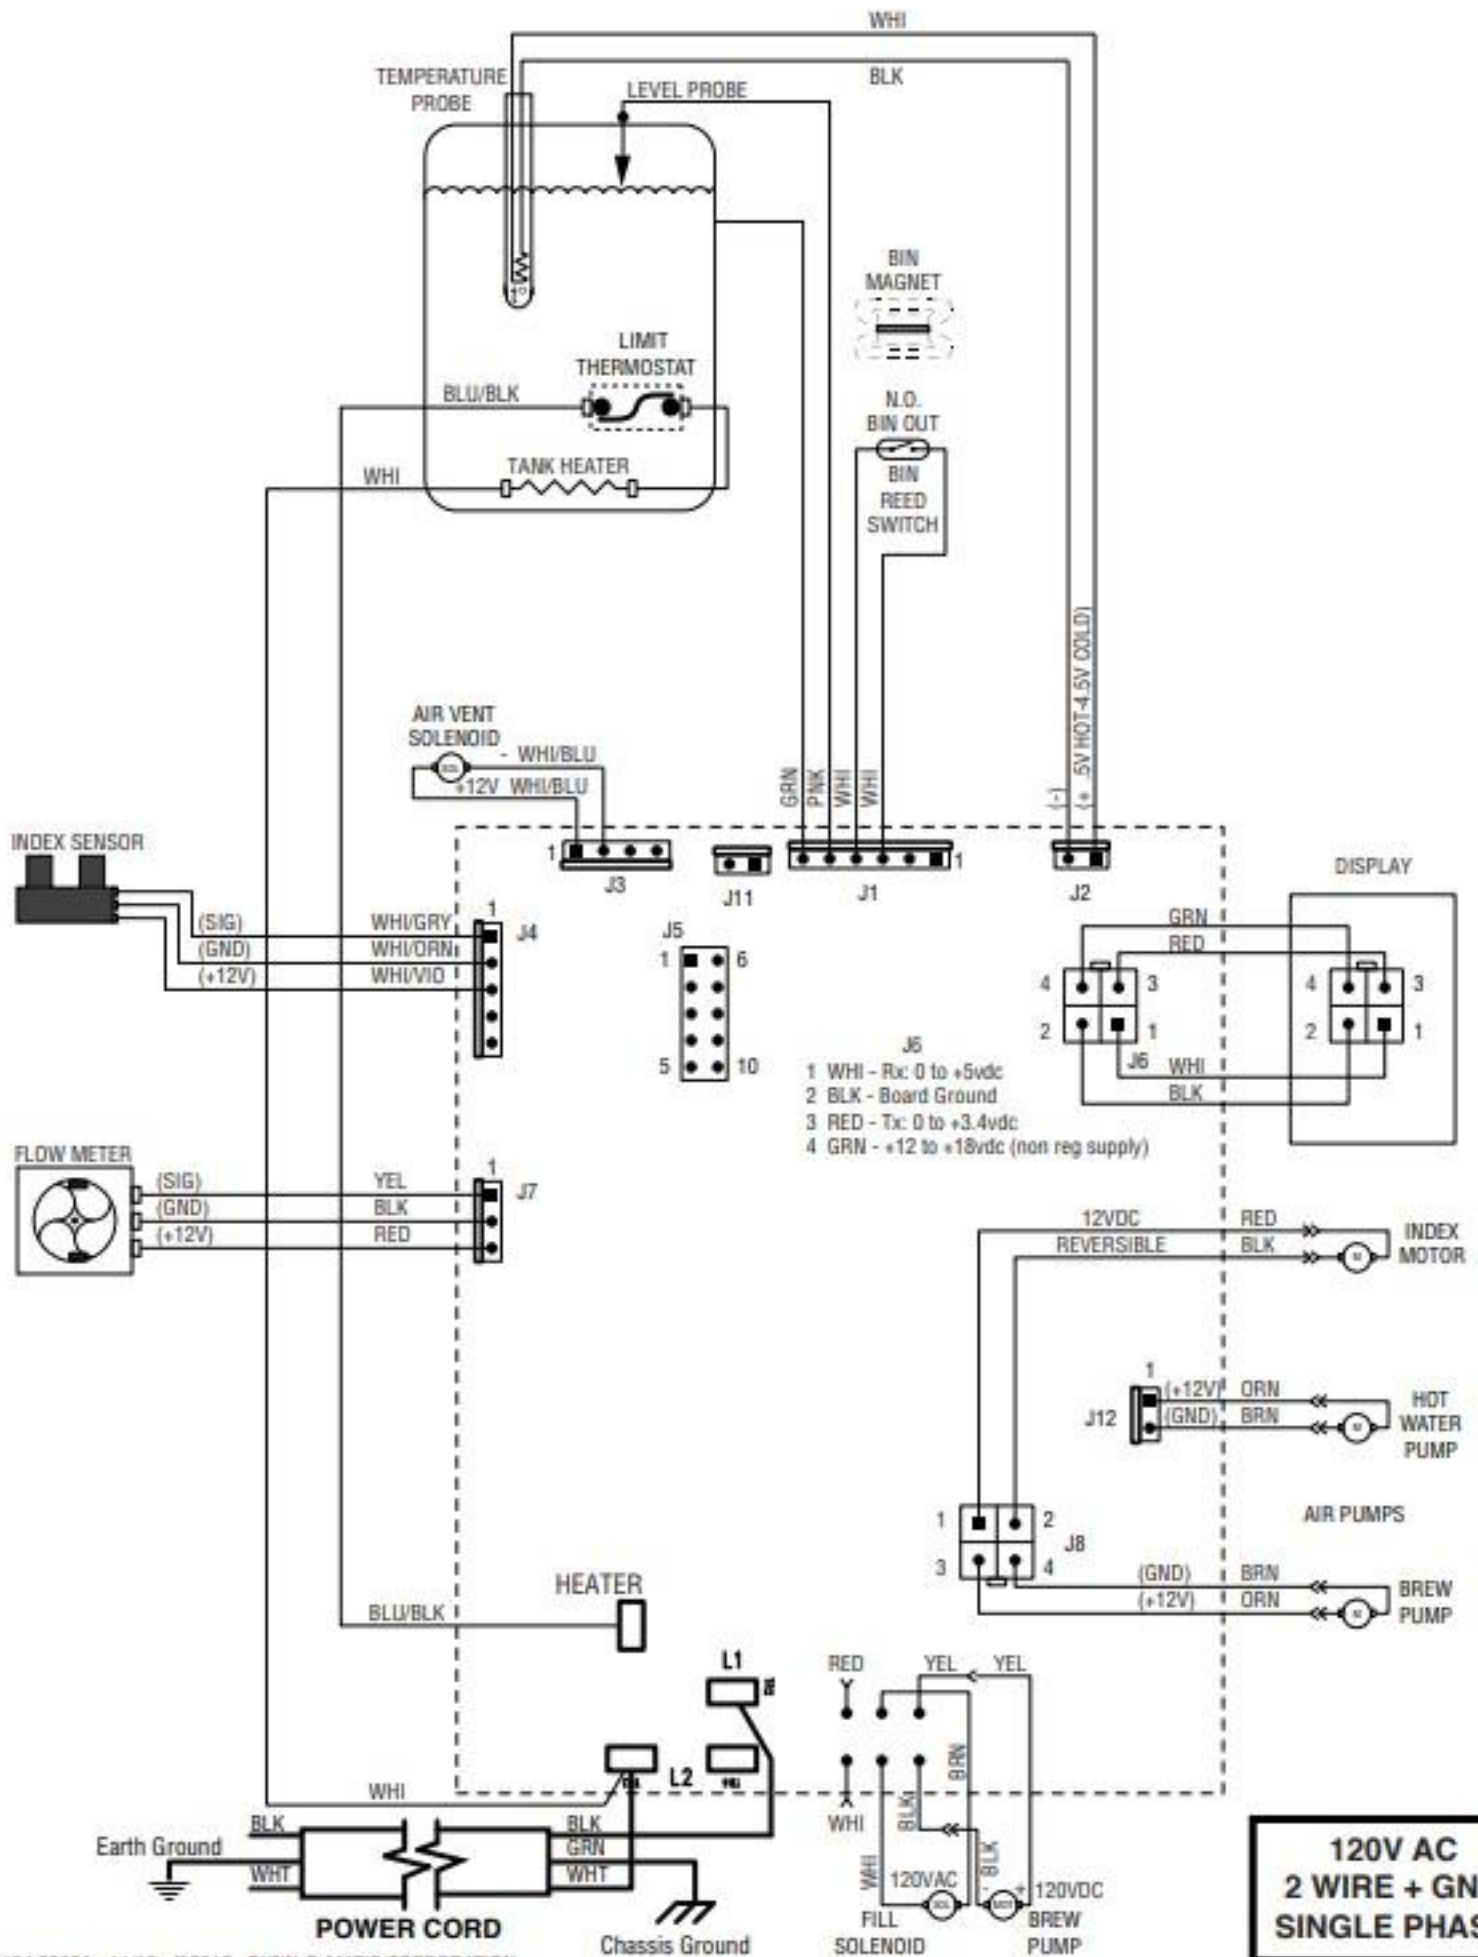

SCHEMATIC WIRING DIAGRAM - My Café AP

SCHEMATIC WIRING DIAGRAM AUTOPOD

SCHEMATIC WIRING DIAGRAM AUTOPOD