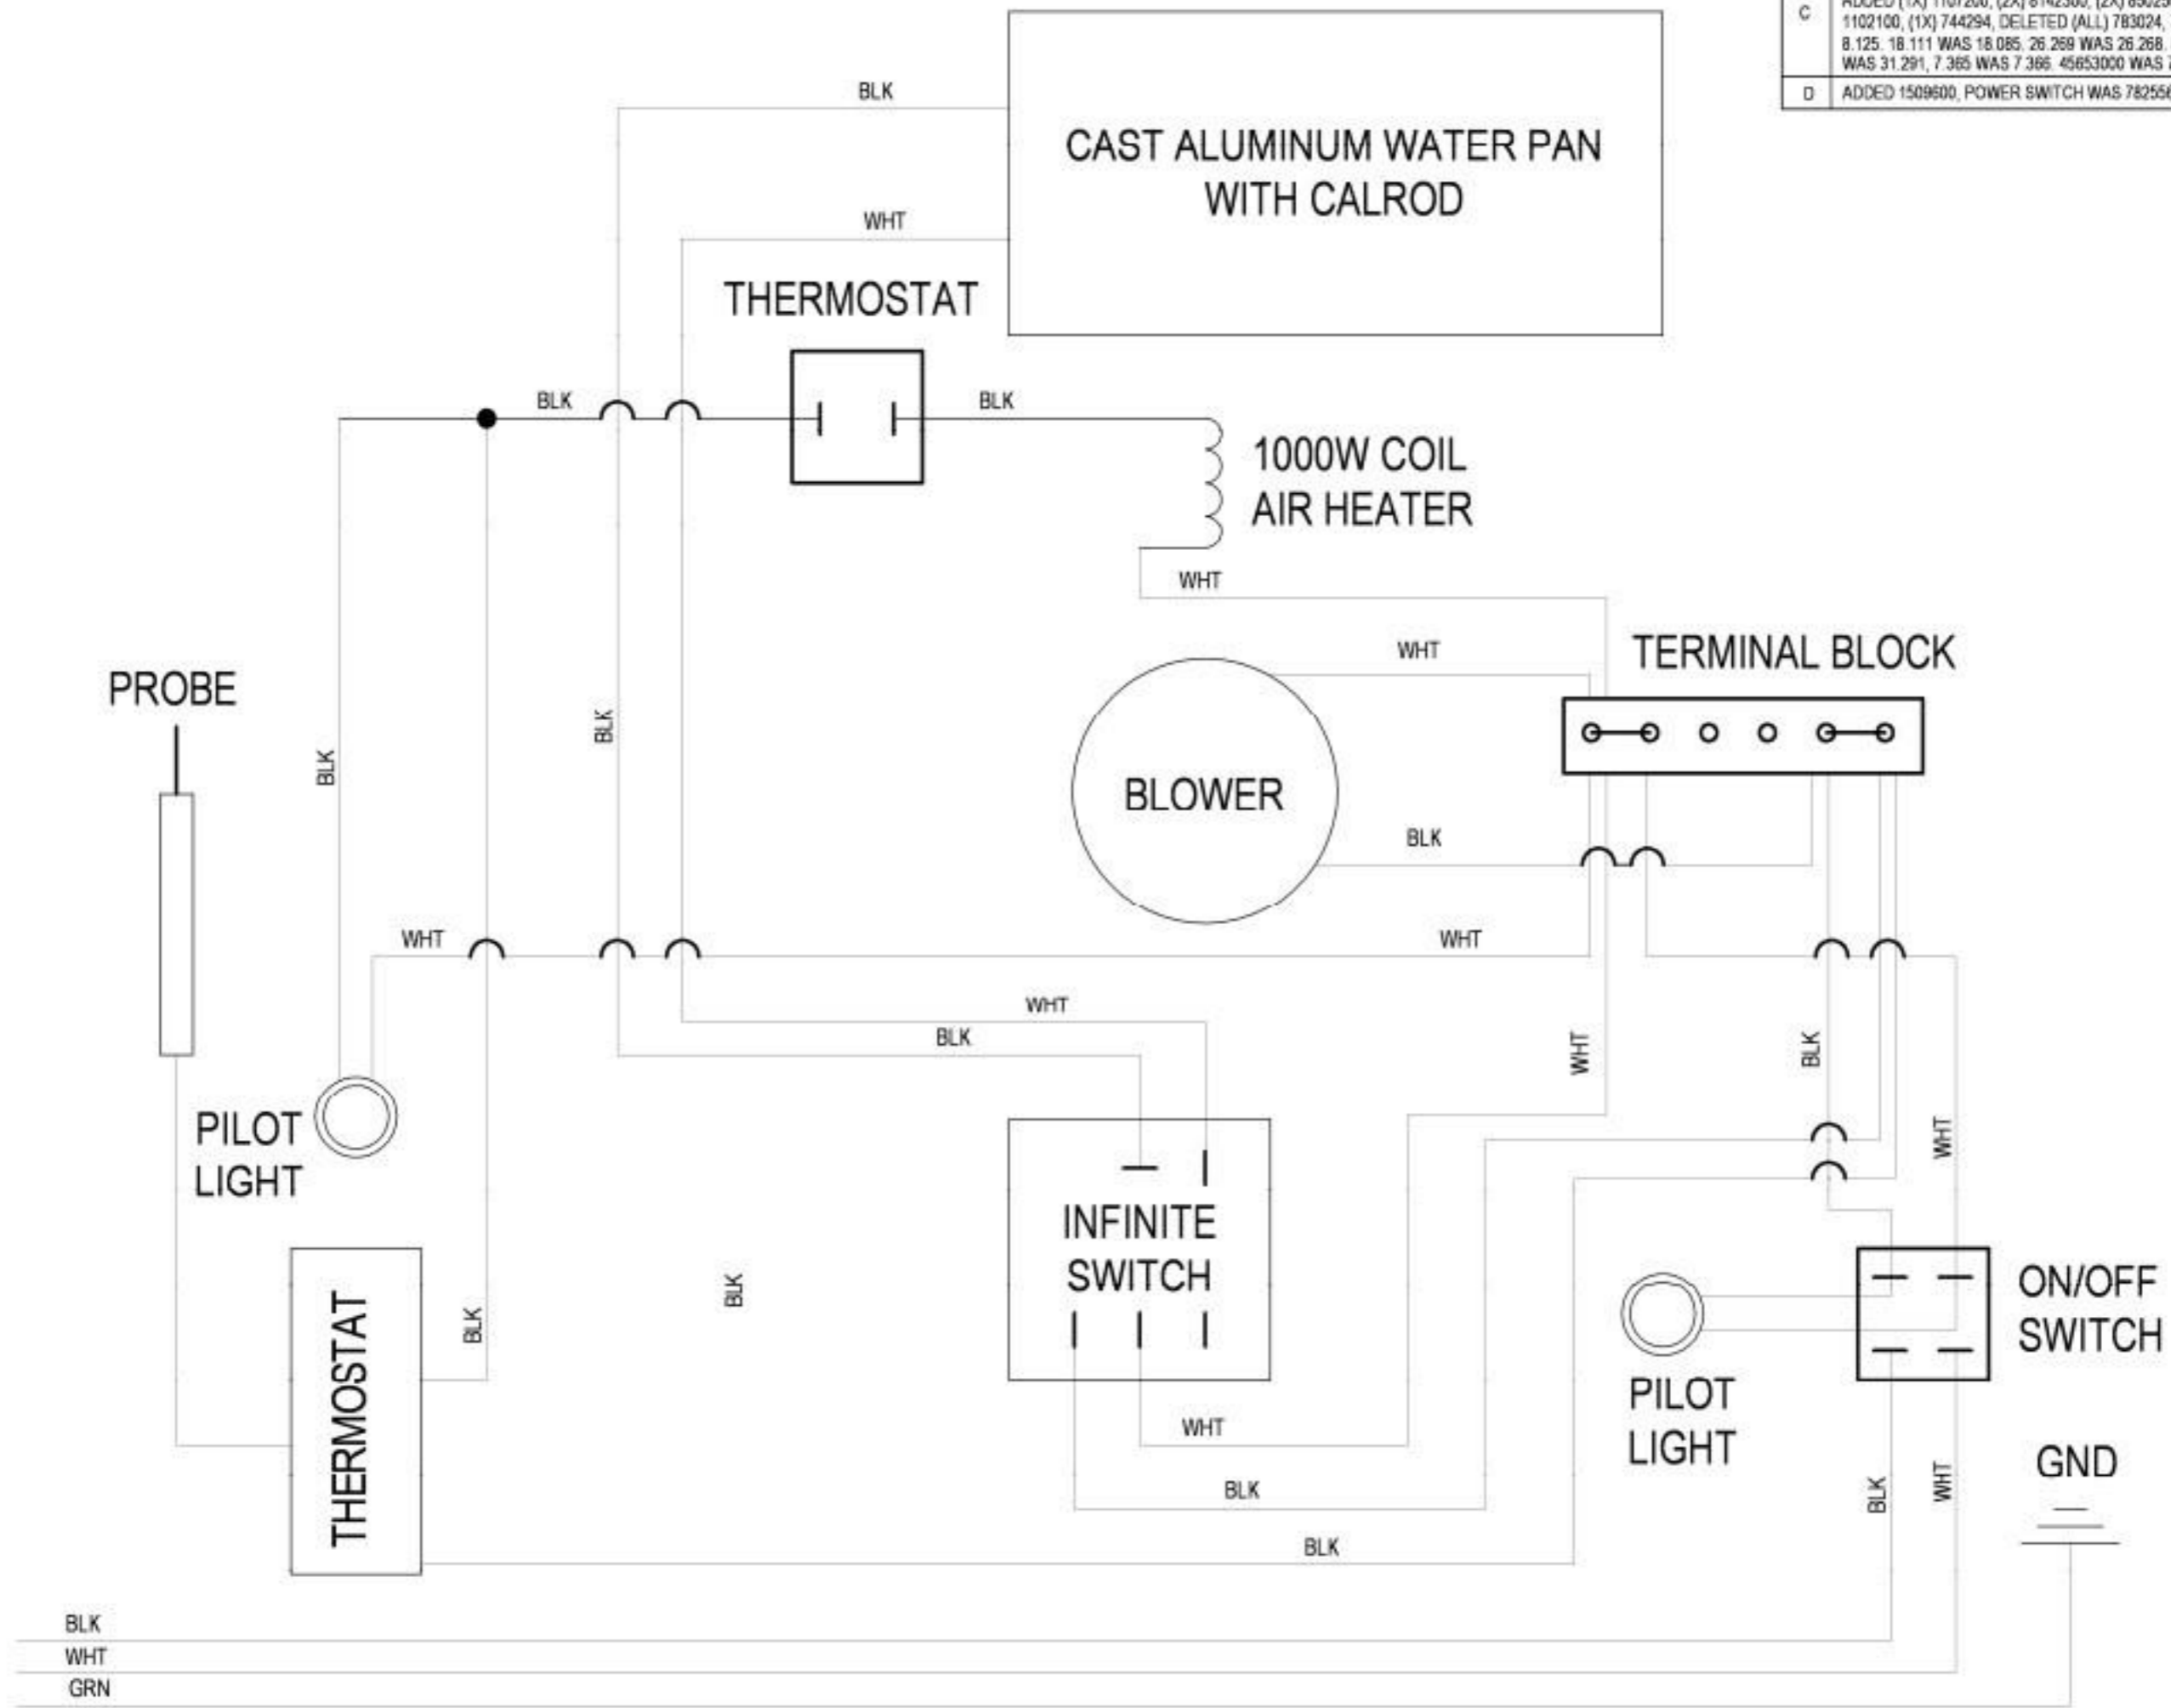

B	ADDED (10X) 8506200, (1X) 8158800, AND (1X) 84224
C	ADDED (1X) 1107200, (2X) 8142300, (2X) 8502500, (2) 1102100, (1X) 744294, DELETED (ALL) 783024, 7 578 8 125, 18 111 WAS 18 085, 26 268 WAS 26 268, 8 312 WAS 31 291, 7 365 WAS 7 366, 45653000 WAS 78211
D	ADDED 1509600, POWER SWITCH WAS 782556