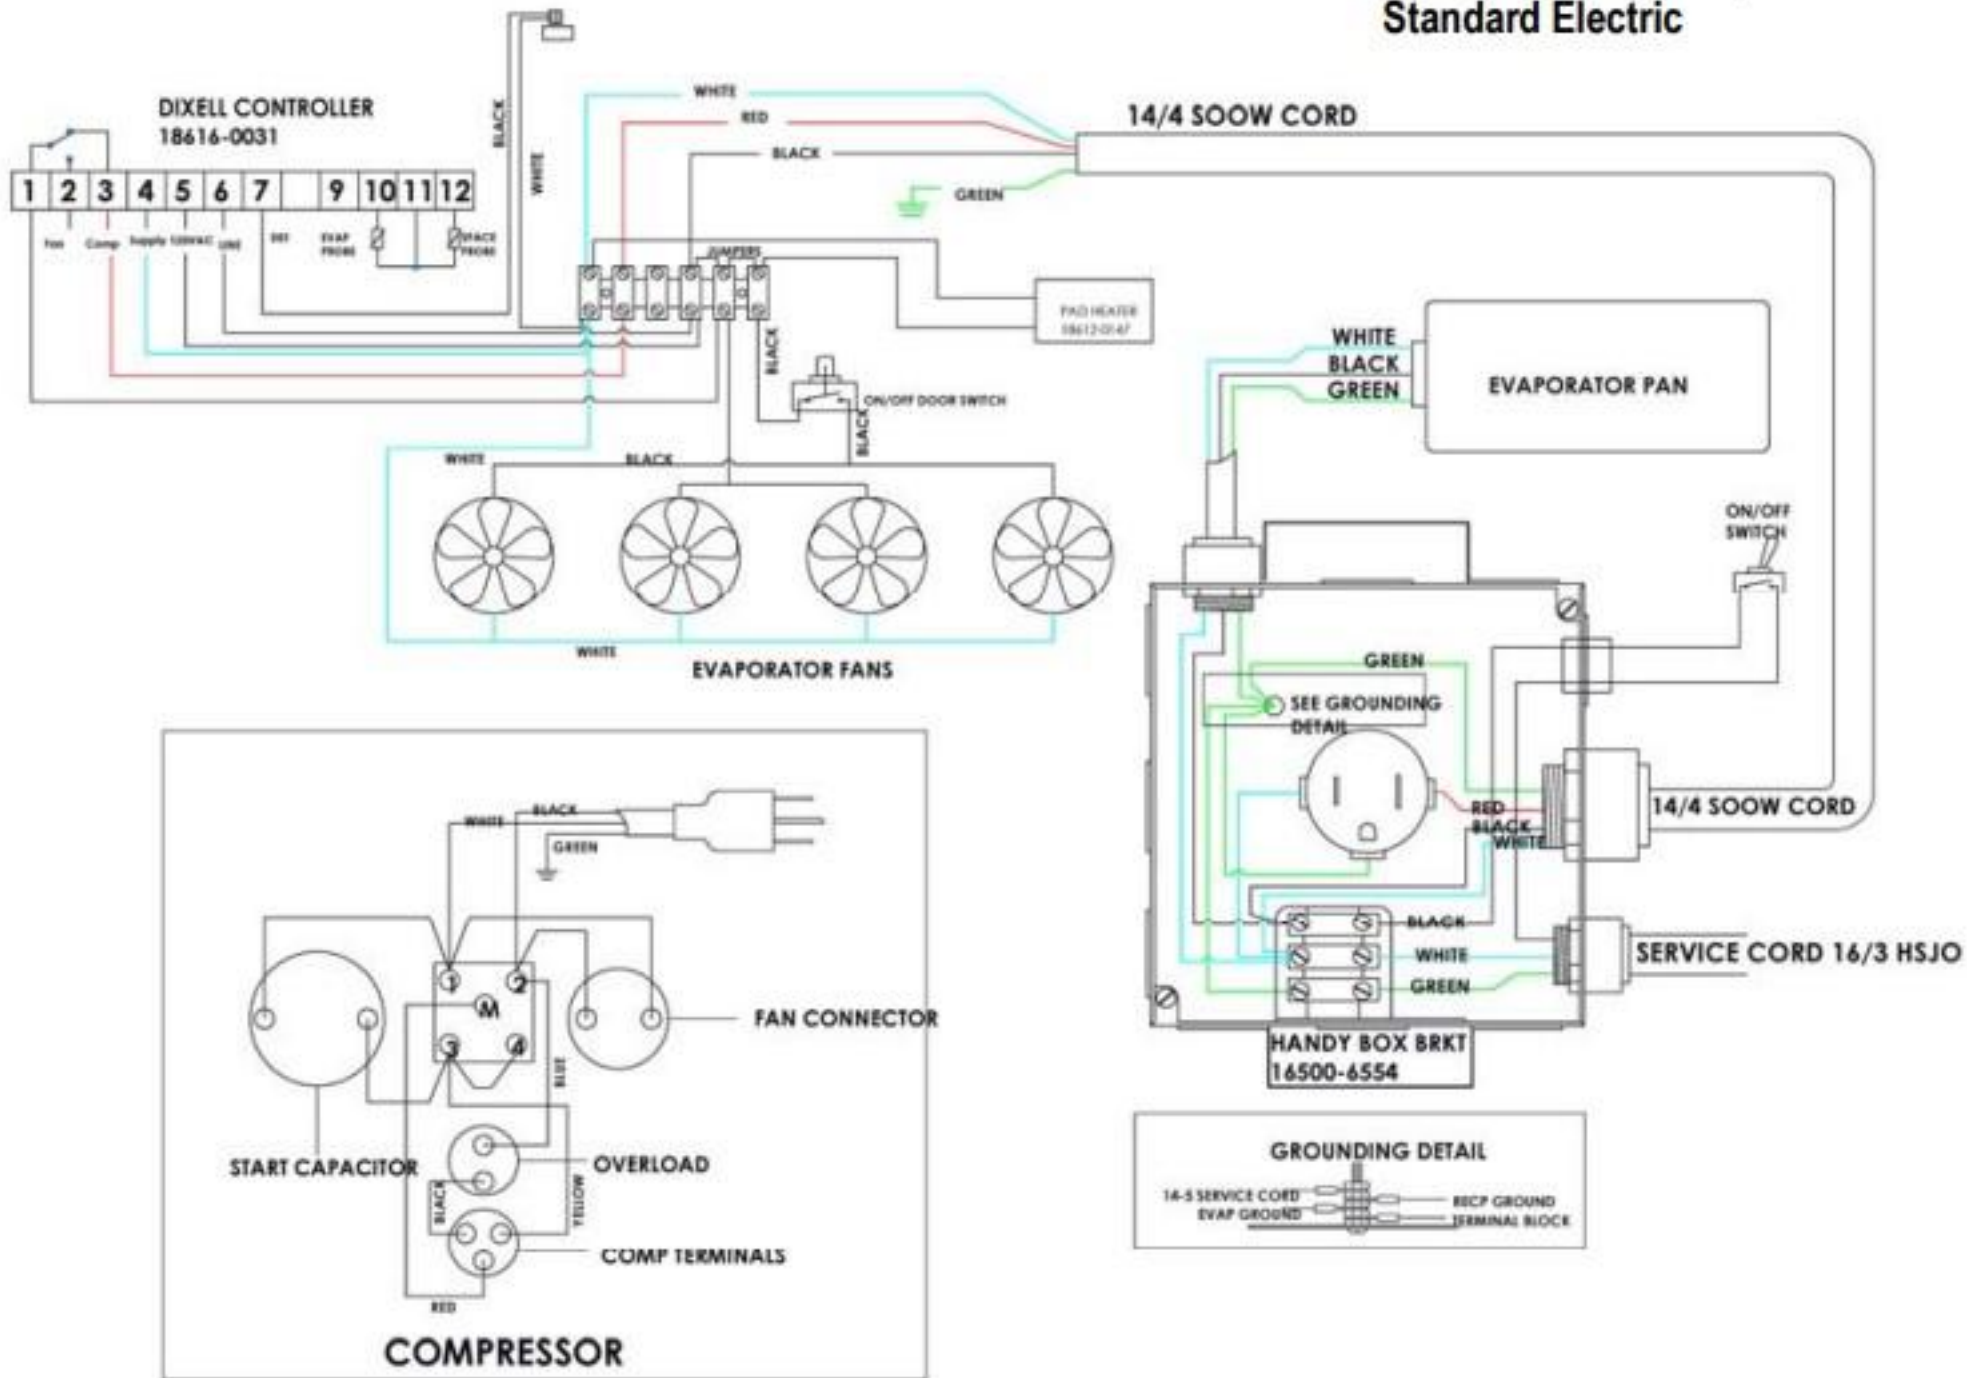

120v, 11 running amps
Standard Electric

120v, 13.5 running amps
Standard Electric