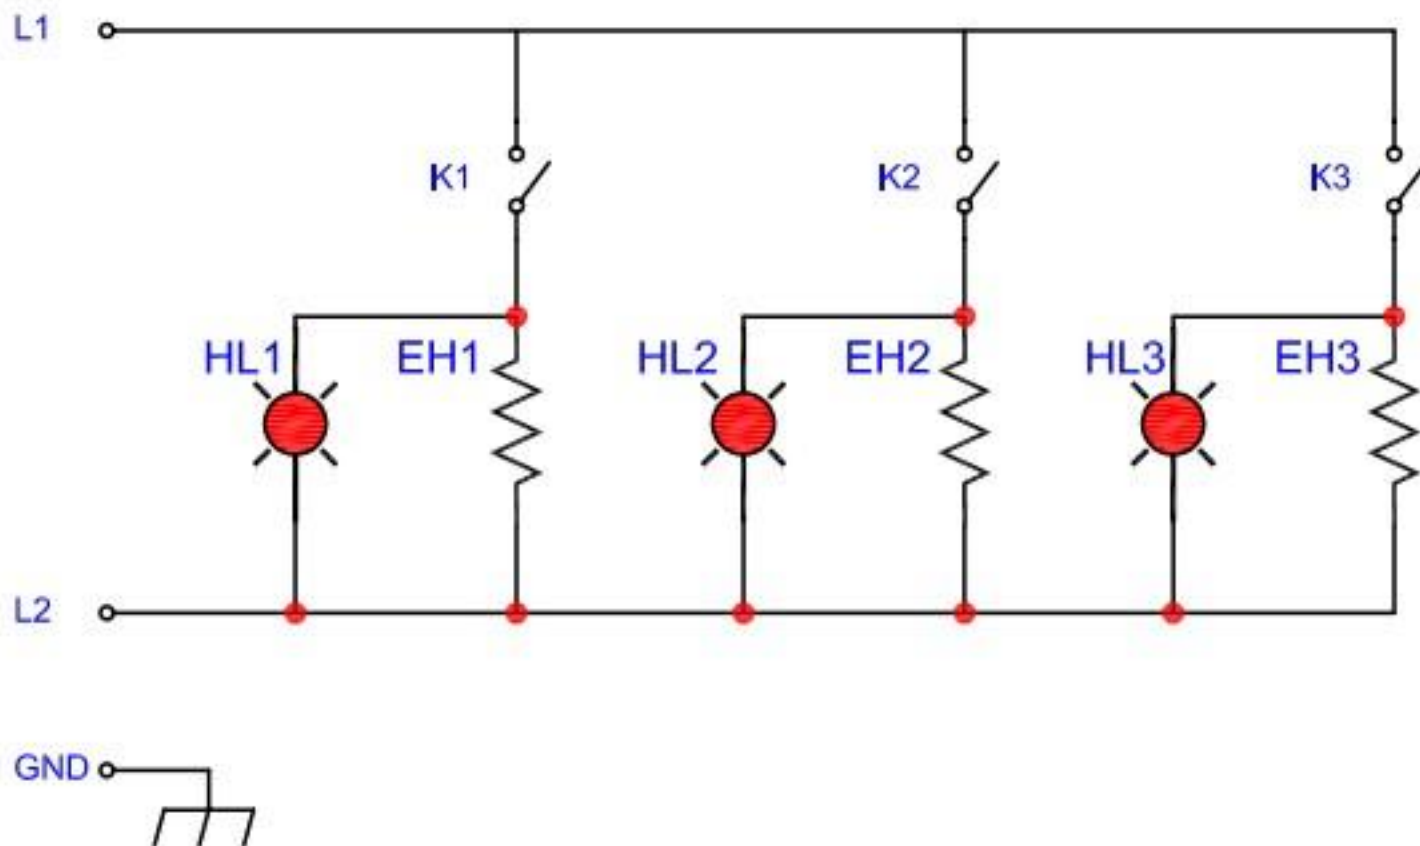

# Model: HDEG1524

1 PHASE - 240 VOLTS  
L1, L2, + GND

EH1 - HEATING ELEMENT  
K1 - THERMOSTAT  
HL1 - POWER LED

Model: HDEG2424, HDEGG2424, HDECG2424

1 PHASE - 240 VOLTS  
L1, L2, + GND

EH1 - EH2 - HEATING ELEMENT  
K1 - K2 - THERMOSTAT  
HL1 - HL2 - POWER LED

# Model: HDEG3624

1 PHASE - 240 VOLTS  
L1, L2, + GND

EH1 - EH2 - EH3 - HEATING ELEMENT  
K1 - K2 - K3 - THERMOSTAT  
HL1 - HL2 - HL3 - POWER LED

# Model: HDEG3624

3 PHASE - DELTA - 240 VOLTS  
L1, L2, L3

EH1 - EH2 - EH3 - HEATING ELEMENT  
K1 - K2 - K3 - THERMOSTAT  
HL1 - HL2 - HL3 - POWER LED