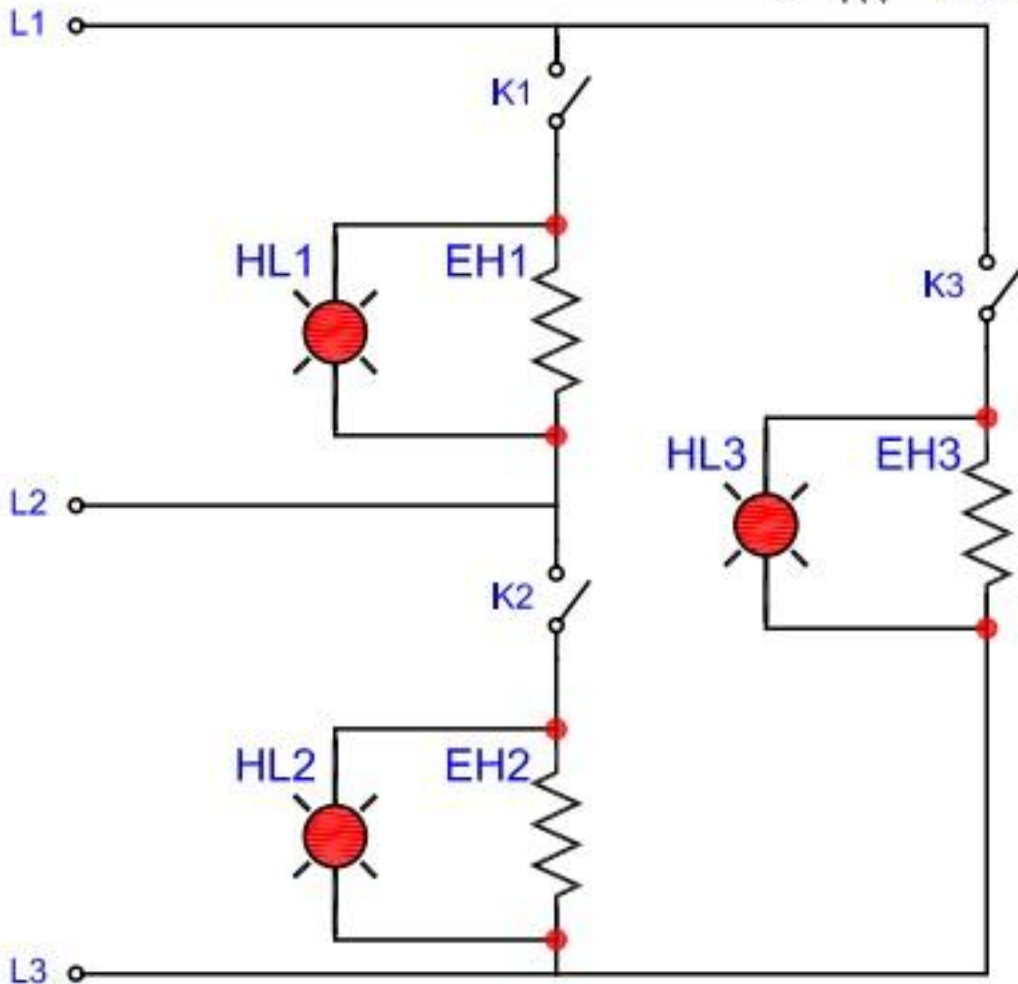

# Model: HDEG1524

1 PHASE - 240 VOLTS  
L1, L2, + GND

EH1 - HEATING ELEMENT  
K1 - THERMOSTAT  
HL1 - POWER LED

Model: HDEG2424, HDEGG2424, HDECG2424

1 PHASE - 240 VOLTS  
L1, L2, + GND

EH1 - EH2 - HEATING ELEMENT  
K1 - K2 - THERMOSTAT  
HL1 - HL2 - POWER LED

# Model: HDEG3624

1 PHASE - 240 VOLTS  
L1, L2, + GND

EH1 - EH2 - EH3 - HEATING ELEMENT  
K1 - K2 - K3 - THERMOSTAT  
HL1 - HL2 - HL3 - POWER LED

# Model: HDEG3624

3 PHASE - DELTA - 240 VOLTS  
L1, L2, L3

EH1 - EH2 - EH3 - HEATING ELEMENT  
K1 - K2 - K3 - THERMOSTAT  
HL1 - HL2 - HL3 - POWER LED