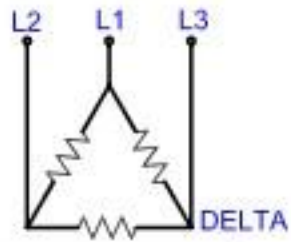

# Model: HDEG3624

1 PHASE - 240 VOLTS  
L1, L2, + GND

EH1 - EH2 - EH3 - HEATING ELEMENT  
K1 - K2 - K3 - THERMOSTAT  
HL1 - HL2 - HL3 - POWER LED

# Model: HDEG3624

3 PHASE - DELTA - 240 VOLTS  
L1, L2, L3

EH1 - EH2 - EH3 - HEATING ELEMENT  
K1 - K2 - K3 - THERMOSTAT  
HL1 - HL2 - HL3 - POWER LED