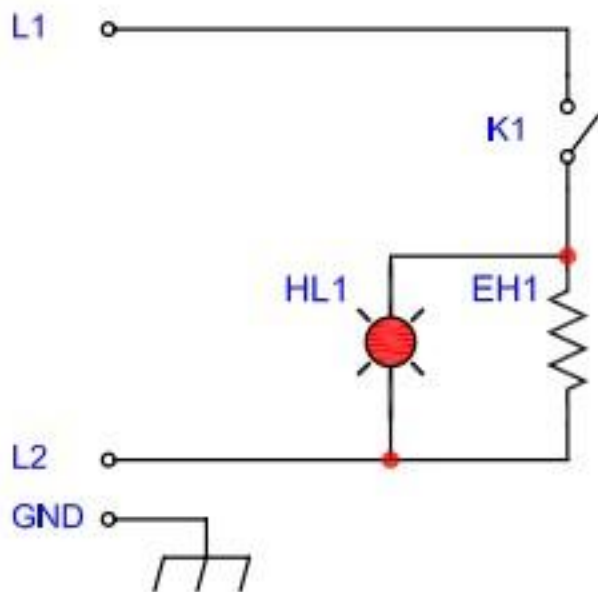

# Model: HDEG1524

1 PHASE - 240 VOLTS  
L1, L2, + GND

EH1 - HEATING ELEMENT  
K1 - THERMOSTAT  
HL1 - POWER LED

Model: HDEG2424, HDEGG2424, HDECG2424

1 PHASE - 240 VOLTS  
L1, L2, + GND

EH1 - EH2 - HEATING ELEMENT  
K1 - K2 - THERMOSTAT  
HL1 - HL2 - POWER LED

# Model: HDEG3624

1 PHASE - 240 VOLTS  
L1, L2, + GND

EH1 - EH2 - EH3 - HEATING ELEMENT  
K1 - K2 - K3 - THERMOSTAT  
HL1 - HL2 - HL3 - POWER LED

# Model: HDEG3624

3 PHASE - DELTA - 240 VOLTS  
L1, L2, L3

EH1 - EH2 - EH3 - HEATING ELEMENT  
K1 - K2 - K3 - THERMOSTAT  
HL1 - HL2 - HL3 - POWER LED