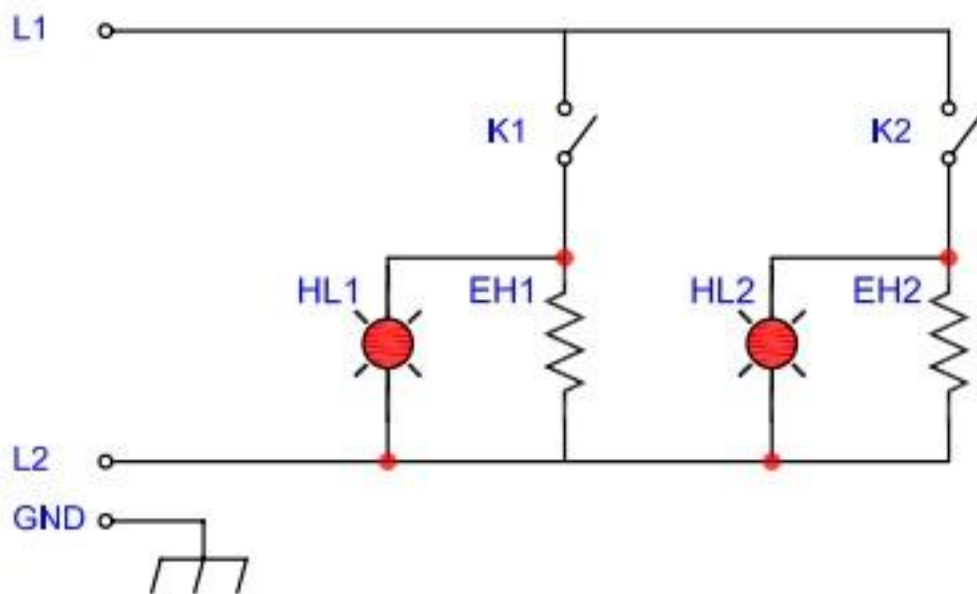

# Model: HDEG1524

1 PHASE - 240 VOLTS  
L1, L2, + GND

EH1 - HEATING ELEMENT  
K1 - THERMOSTAT  
HL1 - POWER LED

Model: HDEG2424, HDEGG2424, HDECG2424

1 PHASE - 240 VOLTS  
L1, L2, + GND

EH1 - EH2 - HEATING ELEMENT  
K1 - K2 - THERMOSTAT  
HL1 - HL2 - POWER LED

# Model: HDEG3624

1 PHASE - 240 VOLTS  
L1, L2, + GND

EH1 - EH2 - EH3 - HEATING ELEMENT  
K1 - K2 - K3 - THERMOSTAT  
HL1 - HL2 - HL3 - POWER LED

# Model: HDEG3624

3 PHASE - DELTA - 240 VOLTS  
L1, L2, L3

EH1 - EH2 - EH3 - HEATING ELEMENT  
K1 - K2 - K3 - THERMOSTAT  
HL1 - HL2 - HL3 - POWER LED