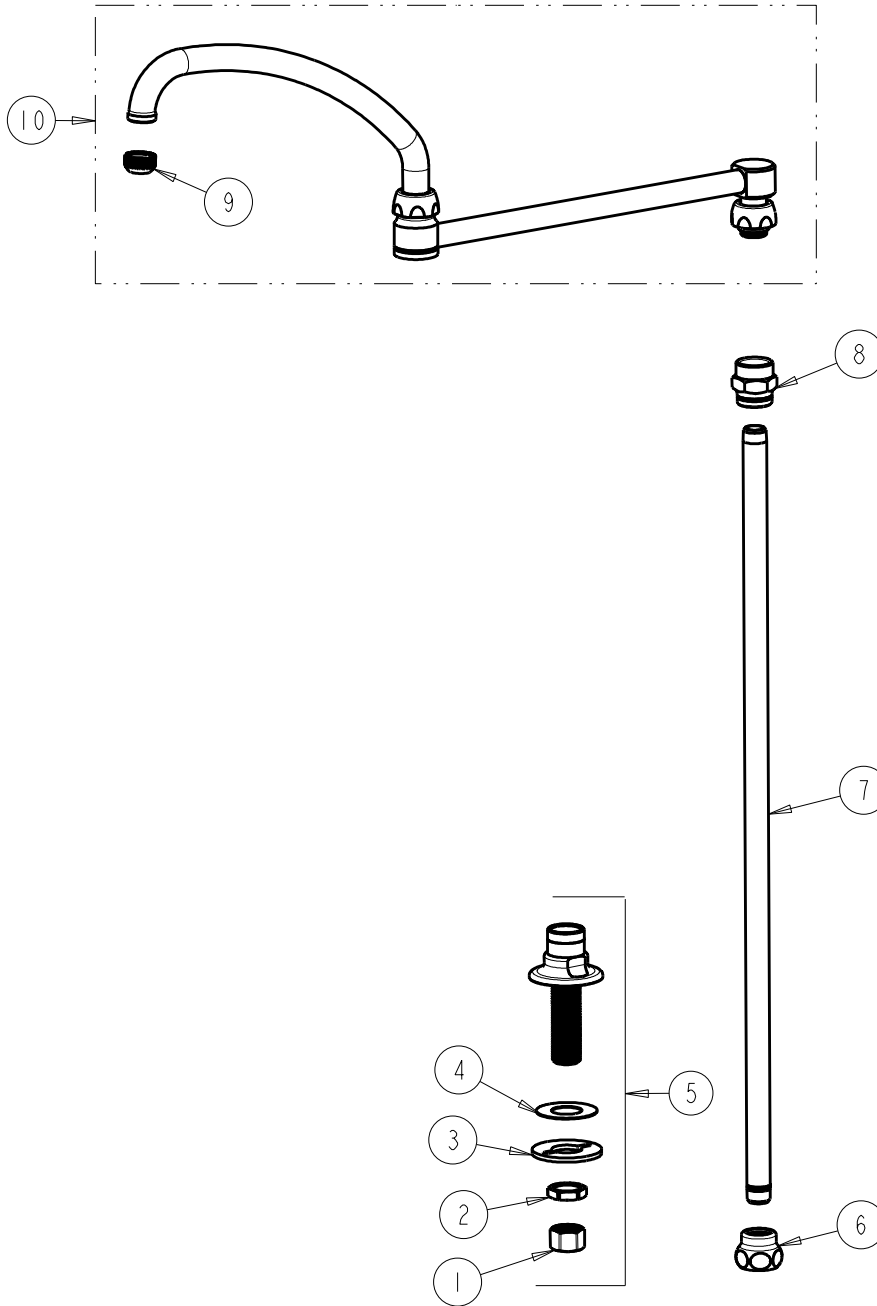

a Geberit company

2100 South Clearwater Drive
Des Plaines, IL 60018
Phone: 847-803-5000
Fax: 847-803-5454
www.chicagofaucets.com

FOR TECHNICAL ASSISTANCE
1-800-TEC-TRUE (1-800-832-8783)

REPAIR PARTS

BY: JAR DATE: 01-24-13

CHK: *[Signature]* REV: 10-30-14

FITTING NO.

513-ABCP

SUBMITTED MODEL NO.

ITEM NO.

ITEM	PART NO.	DESCRIPTION
1	49-005JKRBF	COUPLING NUT
2	49-004JKRBF	LOCKNUT
3	807-112JKNF	WASHER
4	333-103JKNF	RUBBER WASHER
5	-----	SHANK AND FLANGE ASSEMBLY
6	BA2JKABCP	ADAPTER 3/8 NPT X 1 1/16-18 UNEF
7	919-039JKABCP	3/8" NPT X 23" RISER
8	SA3JKABCP	ADAPTER 3/8"
9	E1JKABRCF	OUTLET, QUIXTOP
10	DJ21JKABCP	SPOUT, DOUBLE JOINTED 21-1/4" C-C