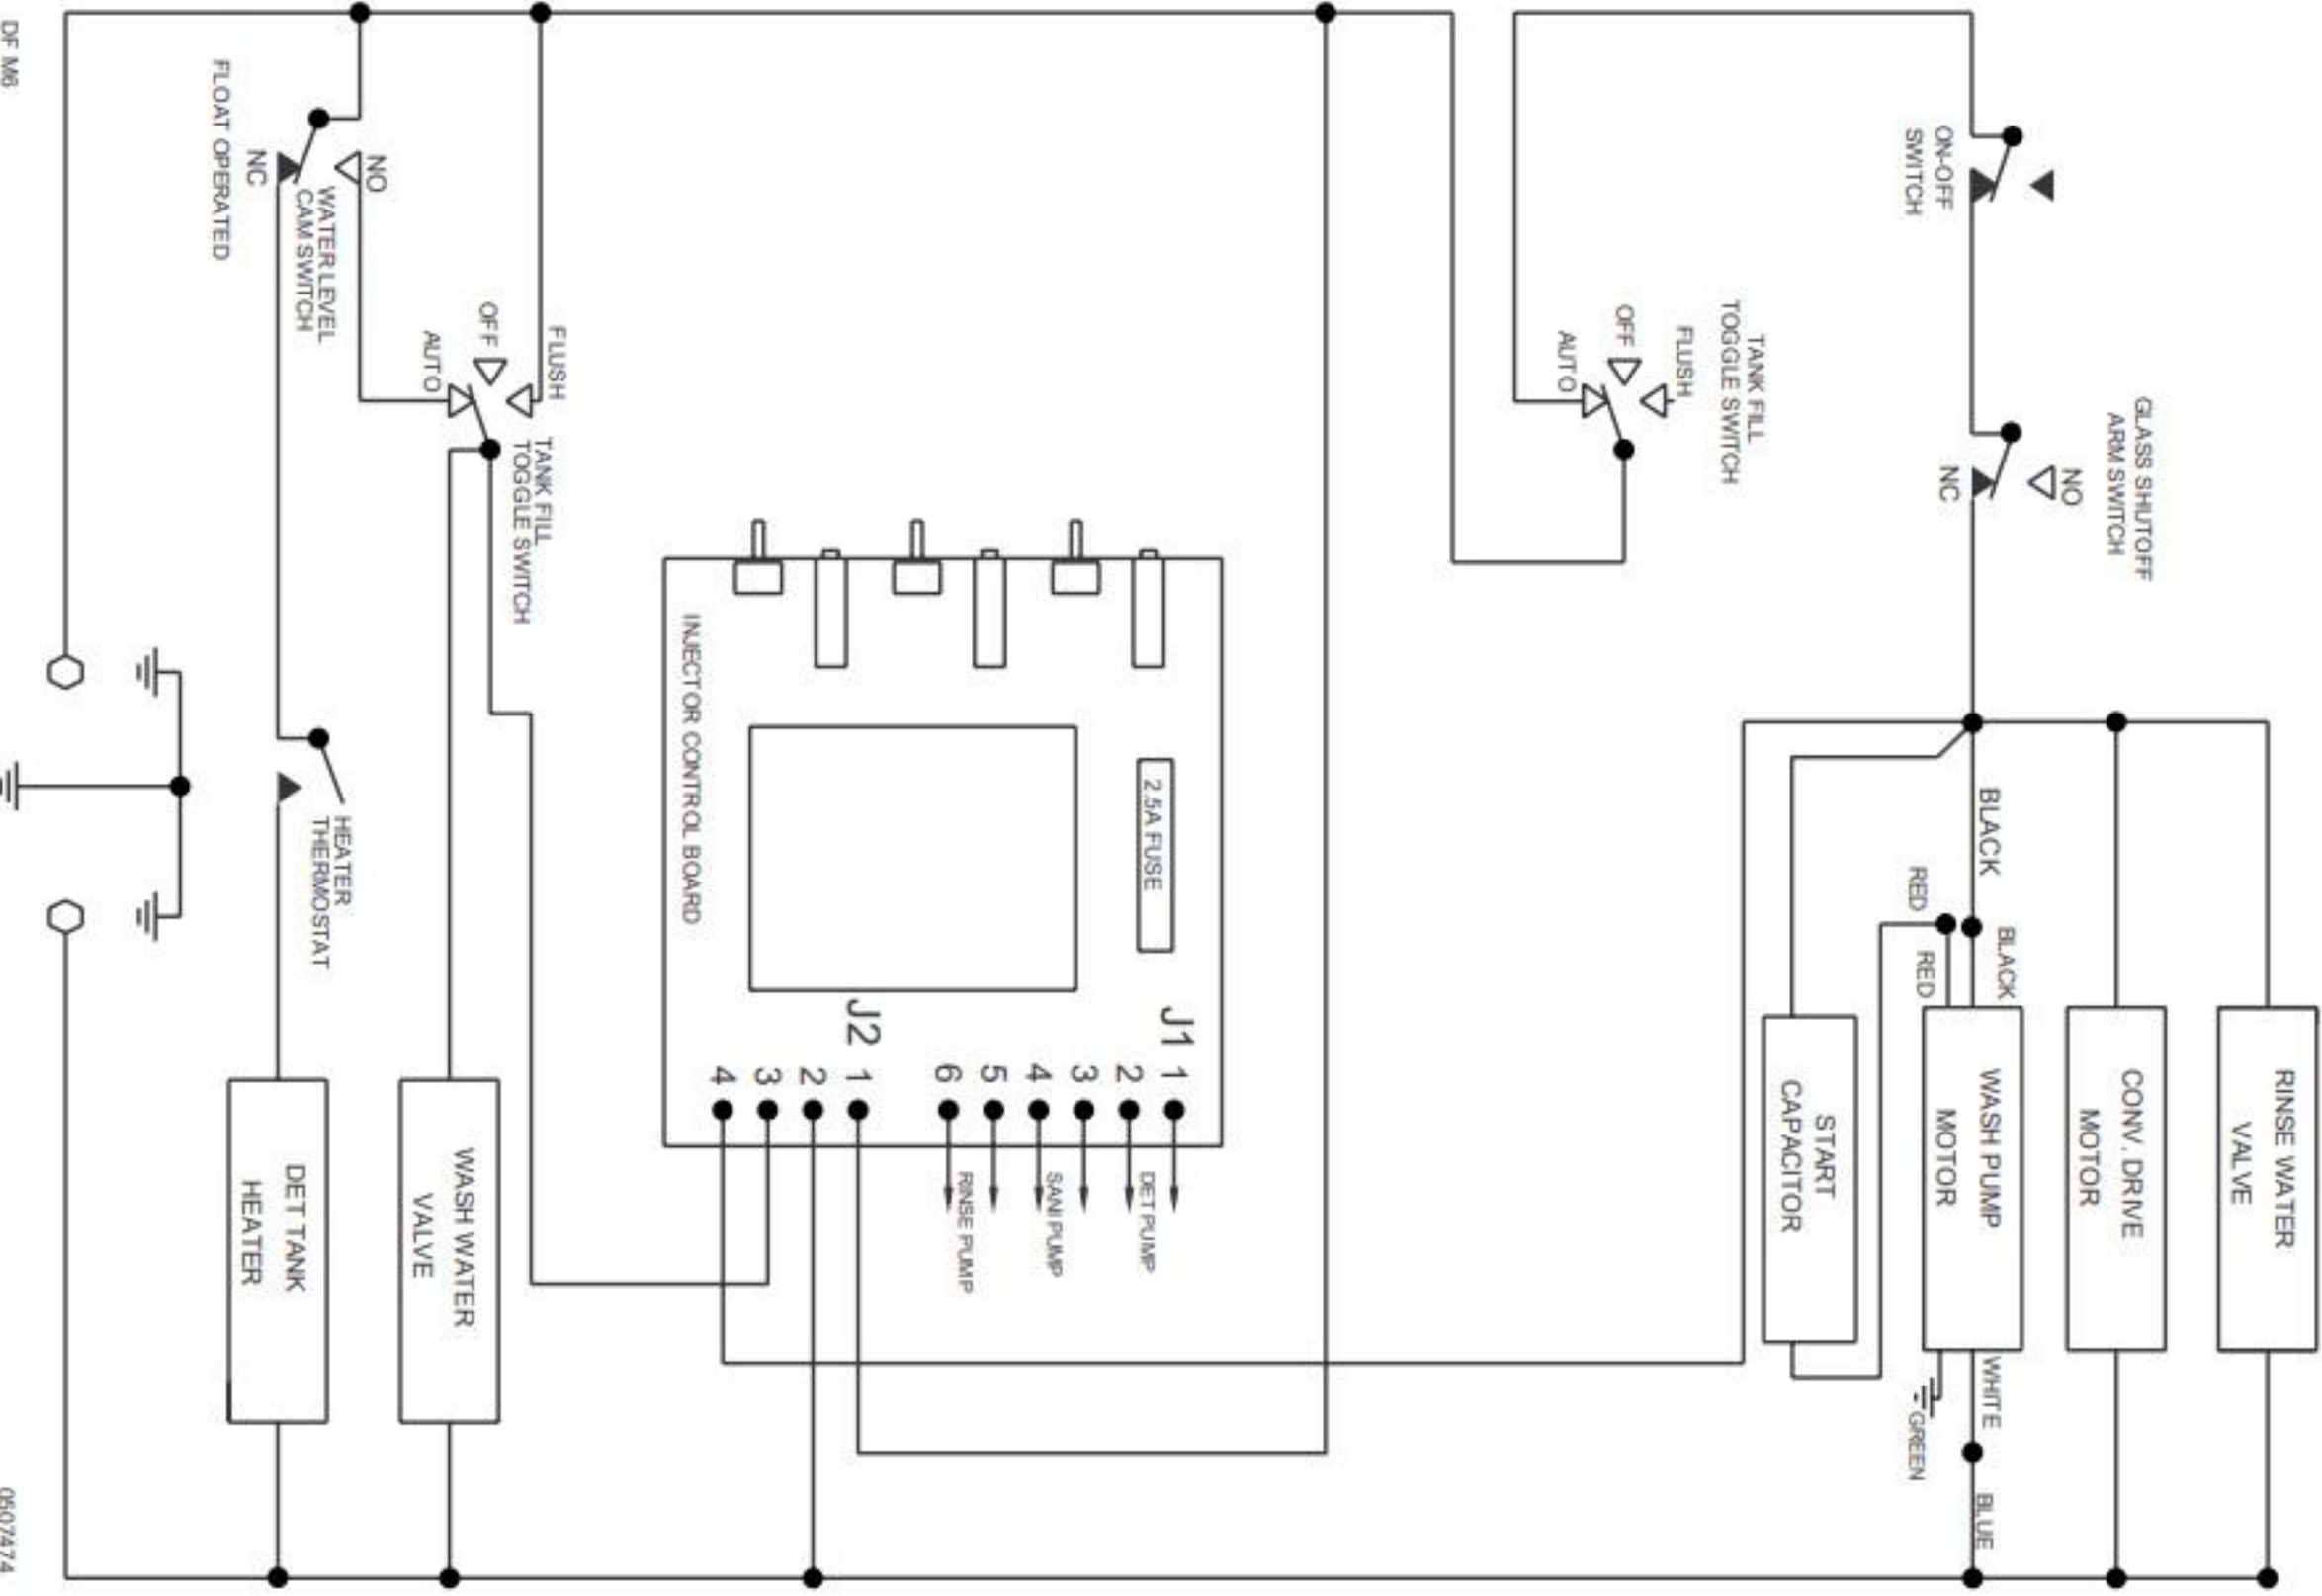

DF MB

208/230V 12.8A 60HZ SINGLE PHASE

0507373

208/230V 12.8A 60HZ SINGLE PHASE

DF M8

0607474

DF M8

208/230V 12.8A 60HZ SINGLE PHASE