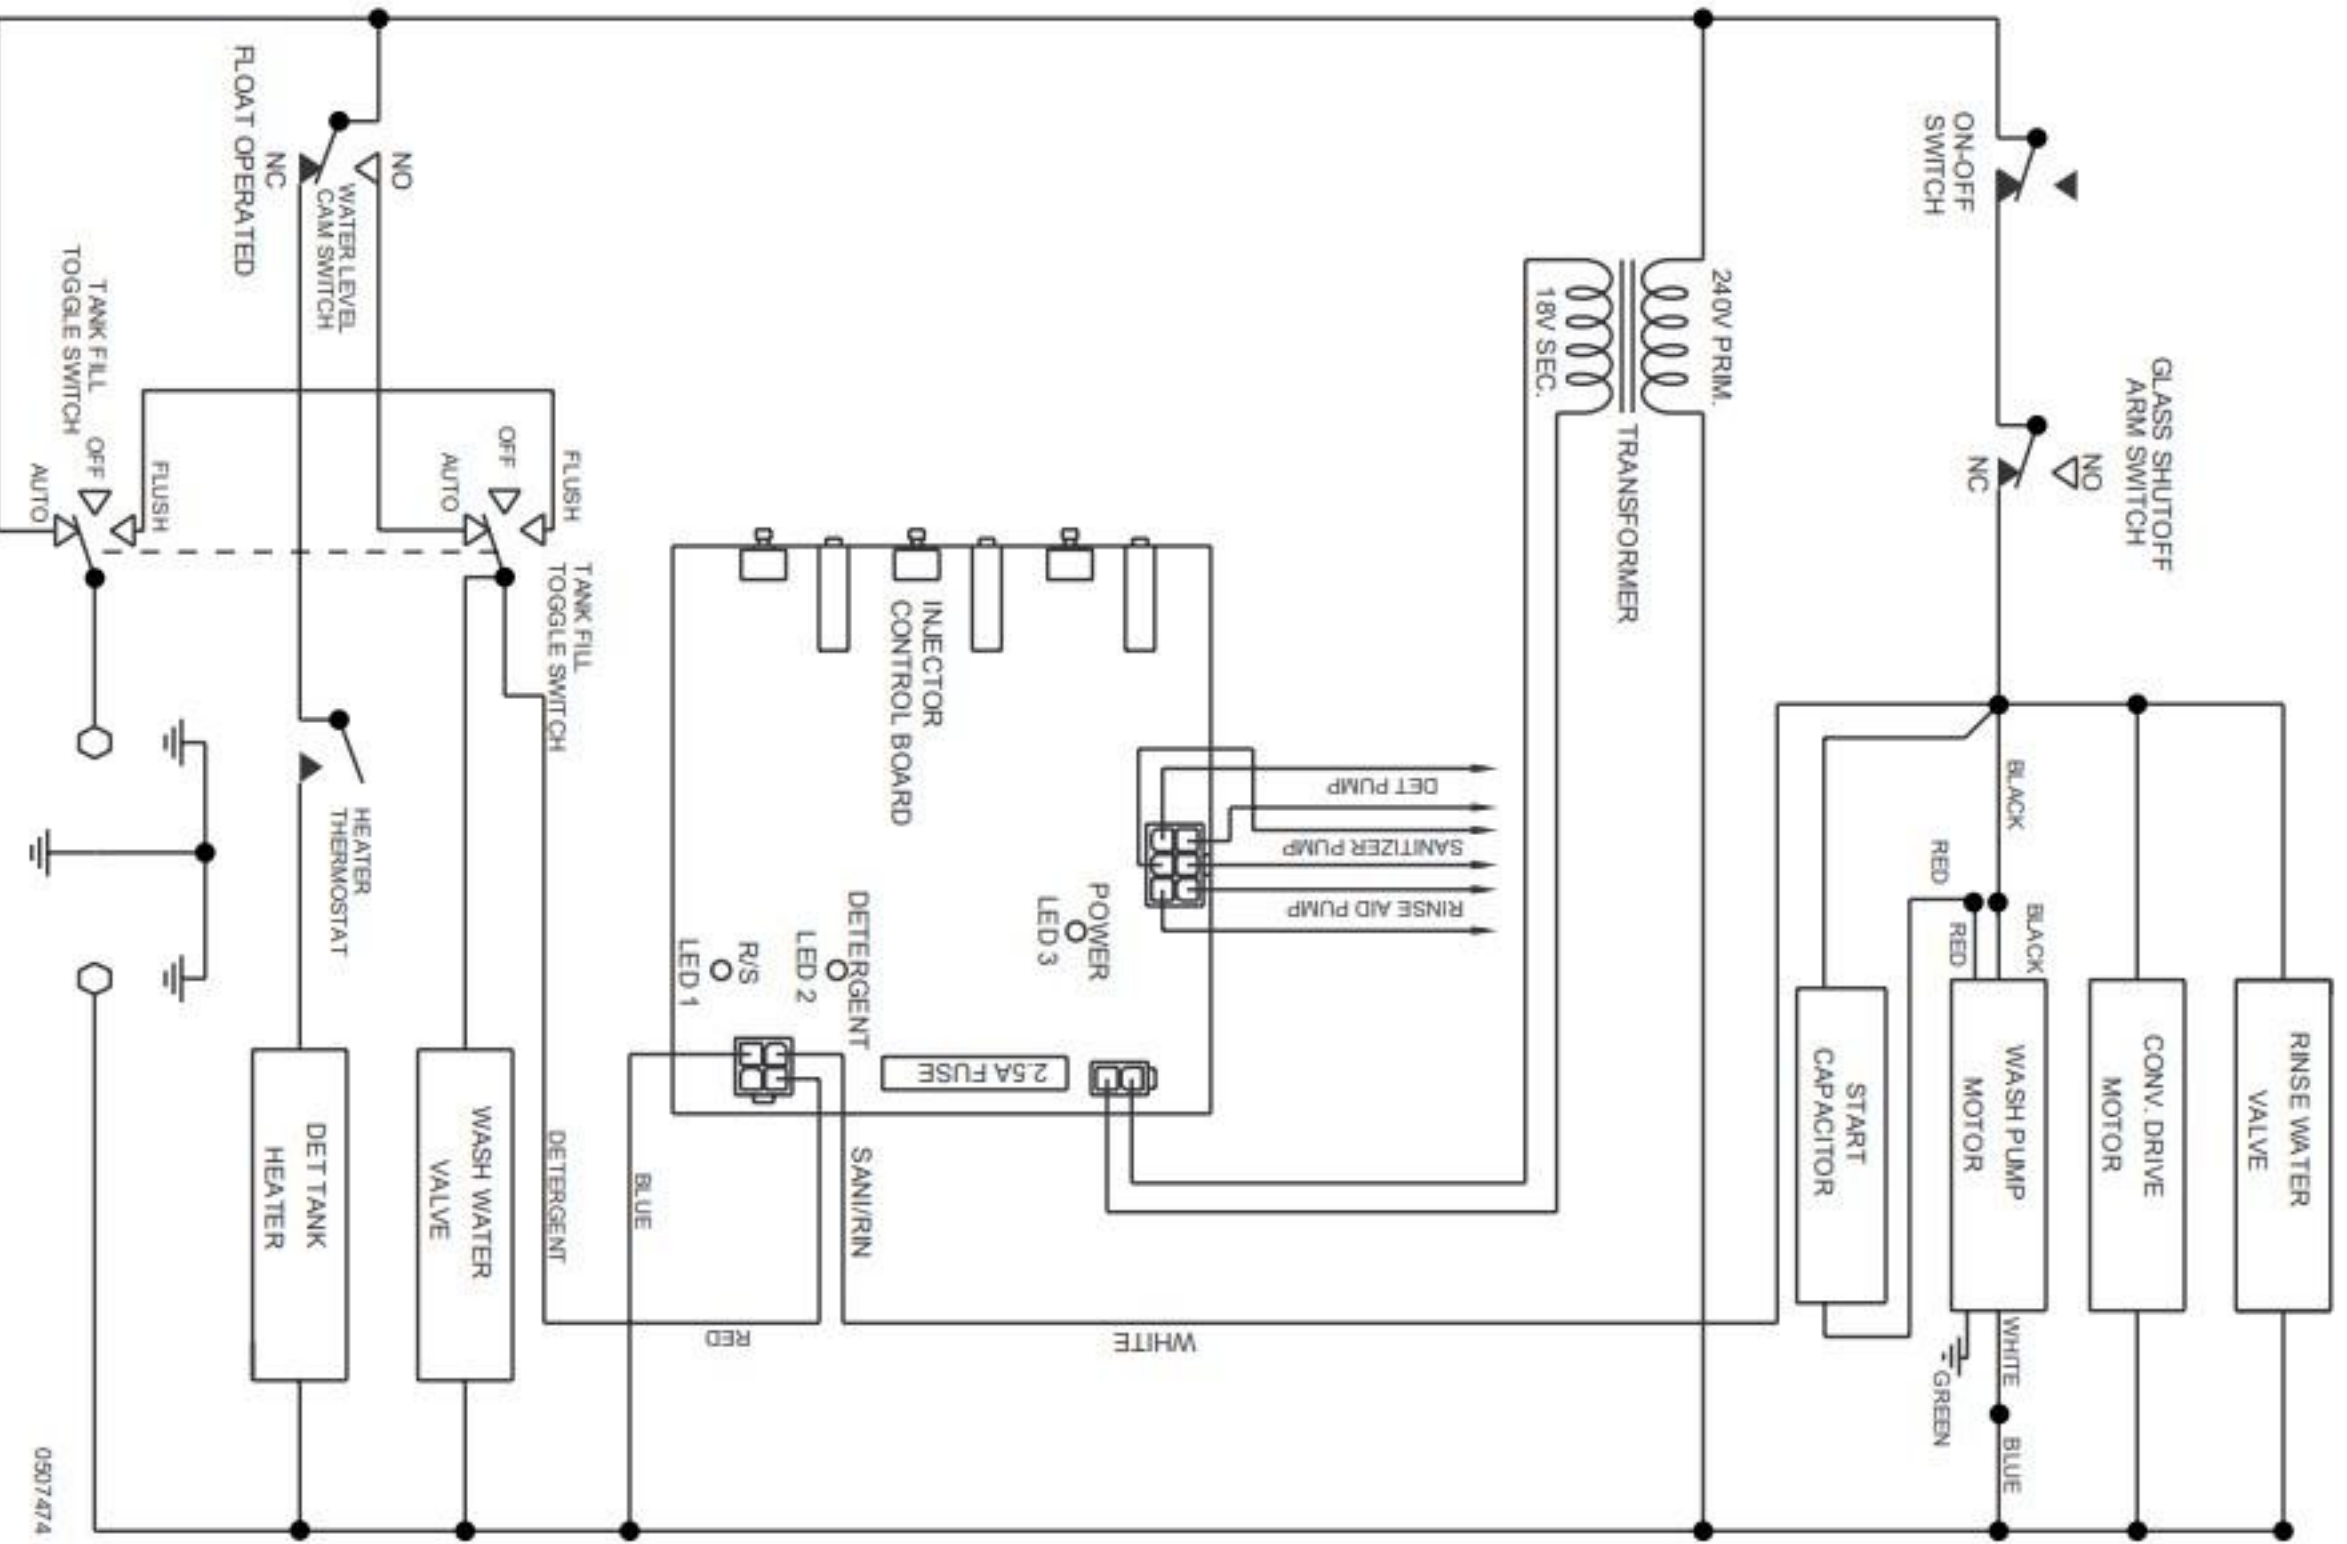

DF MB

208/230V 12.8A 60HZ SINGLE PHASE

0507373

208/230V 12.8A 60HZ SINGLE PHASE

DF M8

0607474

DF M8

208/230V 12.8A 60HZ SINGLE PHASE