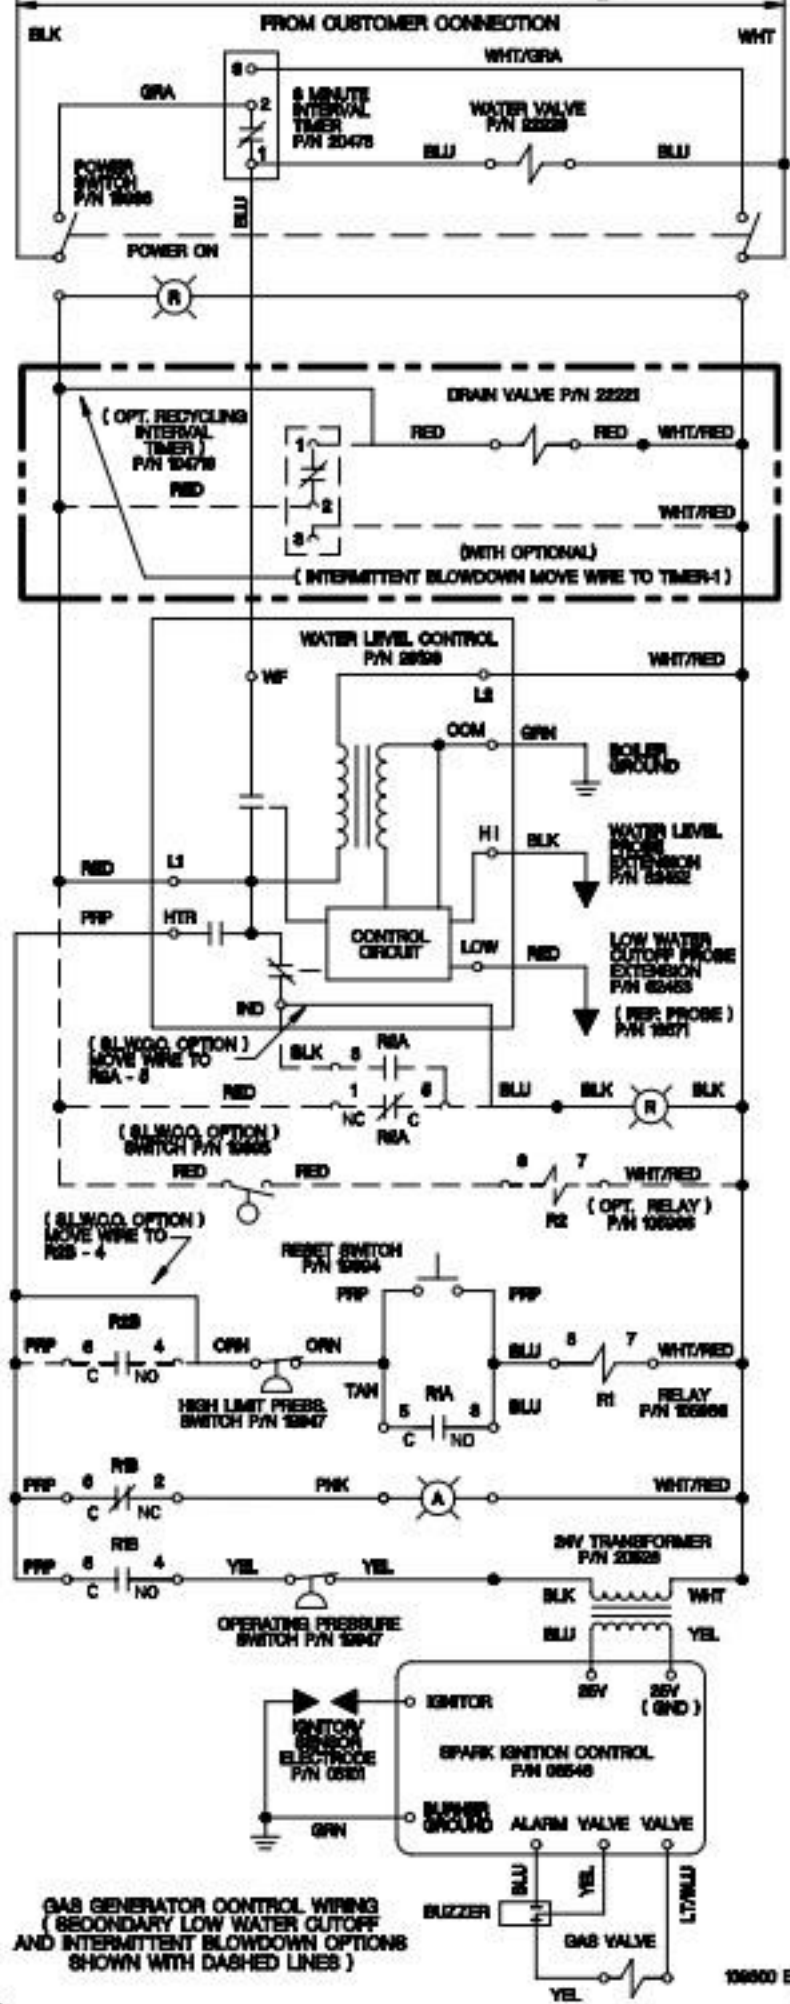

115 VAC

GAS GENERATOR CONTROL WIRING (SECONDARY LOW WATER CUTOFF AND INTERMITTENT BLOWDOWN OPTIONS SHOWN WITH DASHED LINES)