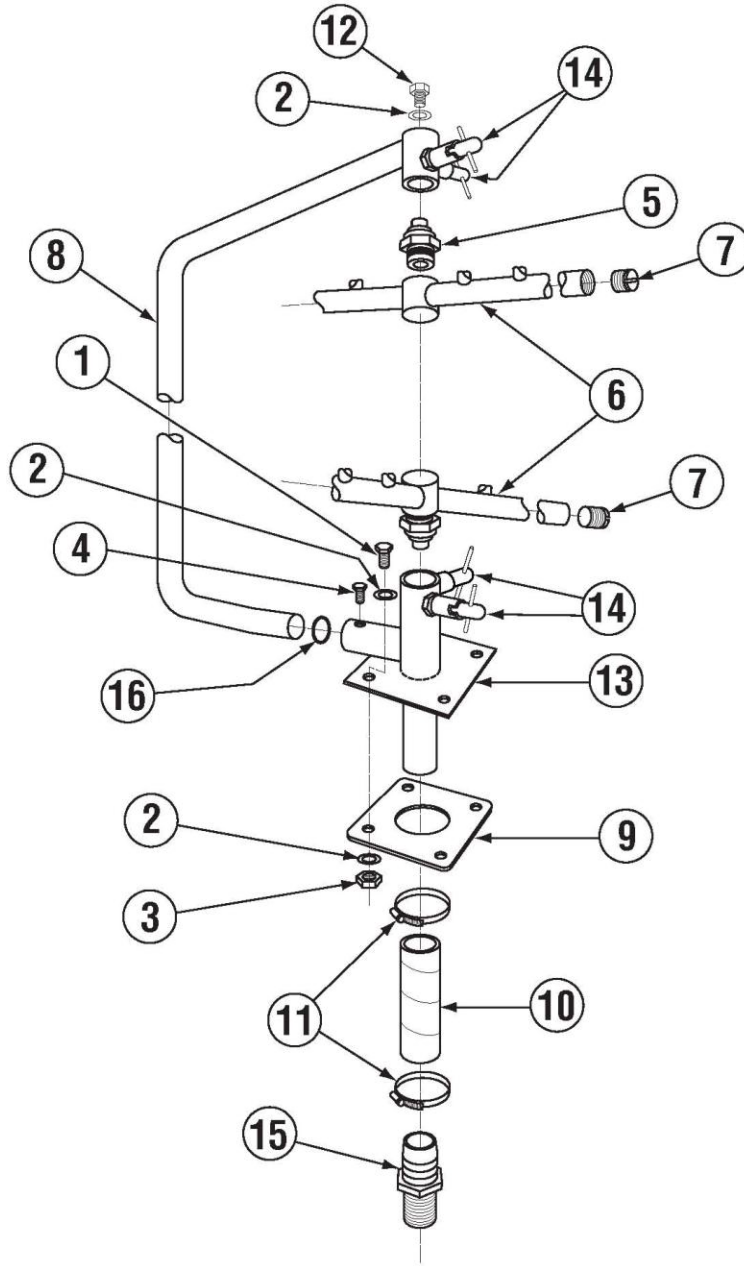

Item	Qty	PartNo	Description
10	4	00912.00	1/4-20 Nylon Lock Nut
11	1	04306.00	Square Manifold Gasket
12	1	00710.00	Air Gap
13	1	03604.00	SS Water Solenoid Valve ½" 110
14	1	41015.60	Water Solenoid Coil Only 110V
15	1	03604.30	Dema Valve Repair Kit 3/8", 1/2"
16	1	41062.00	½ Strainer Ball Valve
17	1	41062.10	½ Ball Valve Strainer Only

Buy Parts

	Title	Parts Manual	Rev 1.05A
	Model	EAH / EC Dishwasher	08/10/18

Pump Assembly

Item	Qty	PartNo	Description
01	1	00206.30	Pump Seal Kit
02	1	00201.00	Pump Motor 1Hp 115/208-230V
03	1	03222.10	Impeller (Universal) Open
04	1	4207.10	Pump Base
05	1	03226.00	Pump O Ring Gasket
06	1	04207.20	Pump Cover
07	1	50302.40	1 ¼ MIP X 1" Barb Fitting
08	1	50302.06	1" MPT X 1" Barb PVC Sch 80
09	1	00246.40	Motor Suction Tube E machine

Item	Qty	PartNo	Description
10	2	03101.00	Hose Clamp # 16 1"
11	2	00238.00	3/8 Male Plug
12	1	00906.00	1/4-20 X 1/2 Hexhead Bolt
13	1	00912.00	1/4-20 Nylon Lock Nut
14	4	00921.00	3/8-16 X 3/4 SS Hexhead Bolt
15	1	00924.00	1/4 SS Washer
16	1	00200.10	Pump Assy 110/ 220V 60Hz
17	2	03108.67	Transfer Hose 1" Reinforced 2"

Buy Parts

	Title	Parts Manual	Rev 1.05A
	Model	EAH / EC Dishwasher	08/10/18

Spray System Assembly E

Item	Qty	PartNo	Description
01	4	00914.00	1/4-20 X 3/4 Hexhead Bolt
02	9	00924.00	1/4 SS Washer
03	4	00912.00	1/4-20 Nylon Lock Nut
04	1	00966.10	10-32 X 1/4 Hexhead SS Bolt
05	2	00342.00	Spray Arm Bearing
06	2	00310.01	Spray Arm
07	4	00308.50	Spray Arm End Plug SS
08	1	00305.03	Spray Manifold EAH