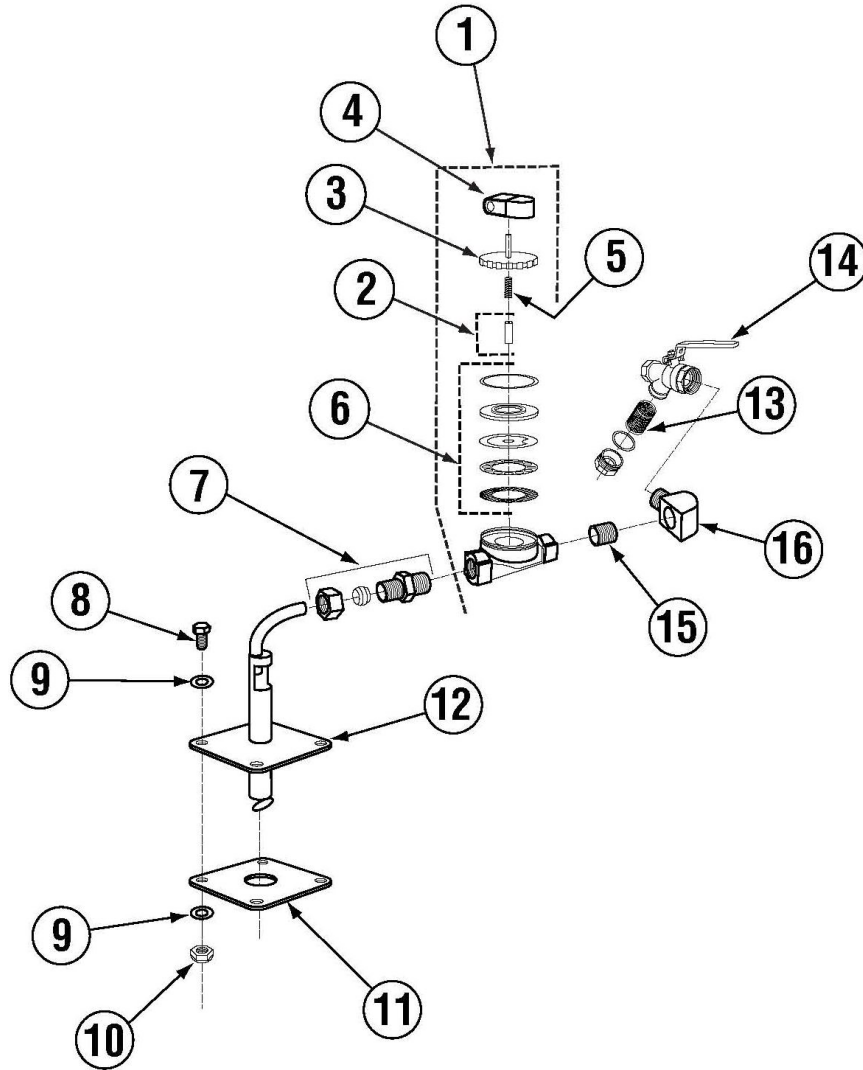

Title	Parts Manual	Rev 1.05A
	Model	EAH / EC Dishwasher	08/10/18

Plumbing System (Effective September 2013)

Item	Qty	PartNo	Description
01	1	03603.10	½ Water Sol Valve 120v/60hz
02	1	00786.00	Water Sol Plunger G JE ¾ & ½
03	1	03603.20	½ Water Solenoid Bonnet
04	1	00738.10	Solenoid Coil JE 120V (¾ & ½)
05	1	00706.10	¾ Solenoid JE Spring Only
06	1	00707.00	½ Water Solenoid Repair Kit JE
07	1	00760.00	5/8 Comp X 1/2 MIP Adapter
08	4	00914.10	1/4-20 X 5/8 Hexhead Bolt

Item	Qty	PartNo	Description
09	8	00924.00	1/4 SS Washer
10	12	00912.00	1/4-20 Nylon Lock Nut
11	1	04306.00	Square Manifold Gasket
12	1	00710.00	Air Gap
13	1	41062.10	1/2 Ball Valve Strainer Only
14	2	41062.00	1/2 Strainer Ball Valve NPT
15	1	00742.00	Nipple Brass 1/2x1/2
16	1	00745.00	½ 90 Deg Street Elbow

[Buy Parts](#)