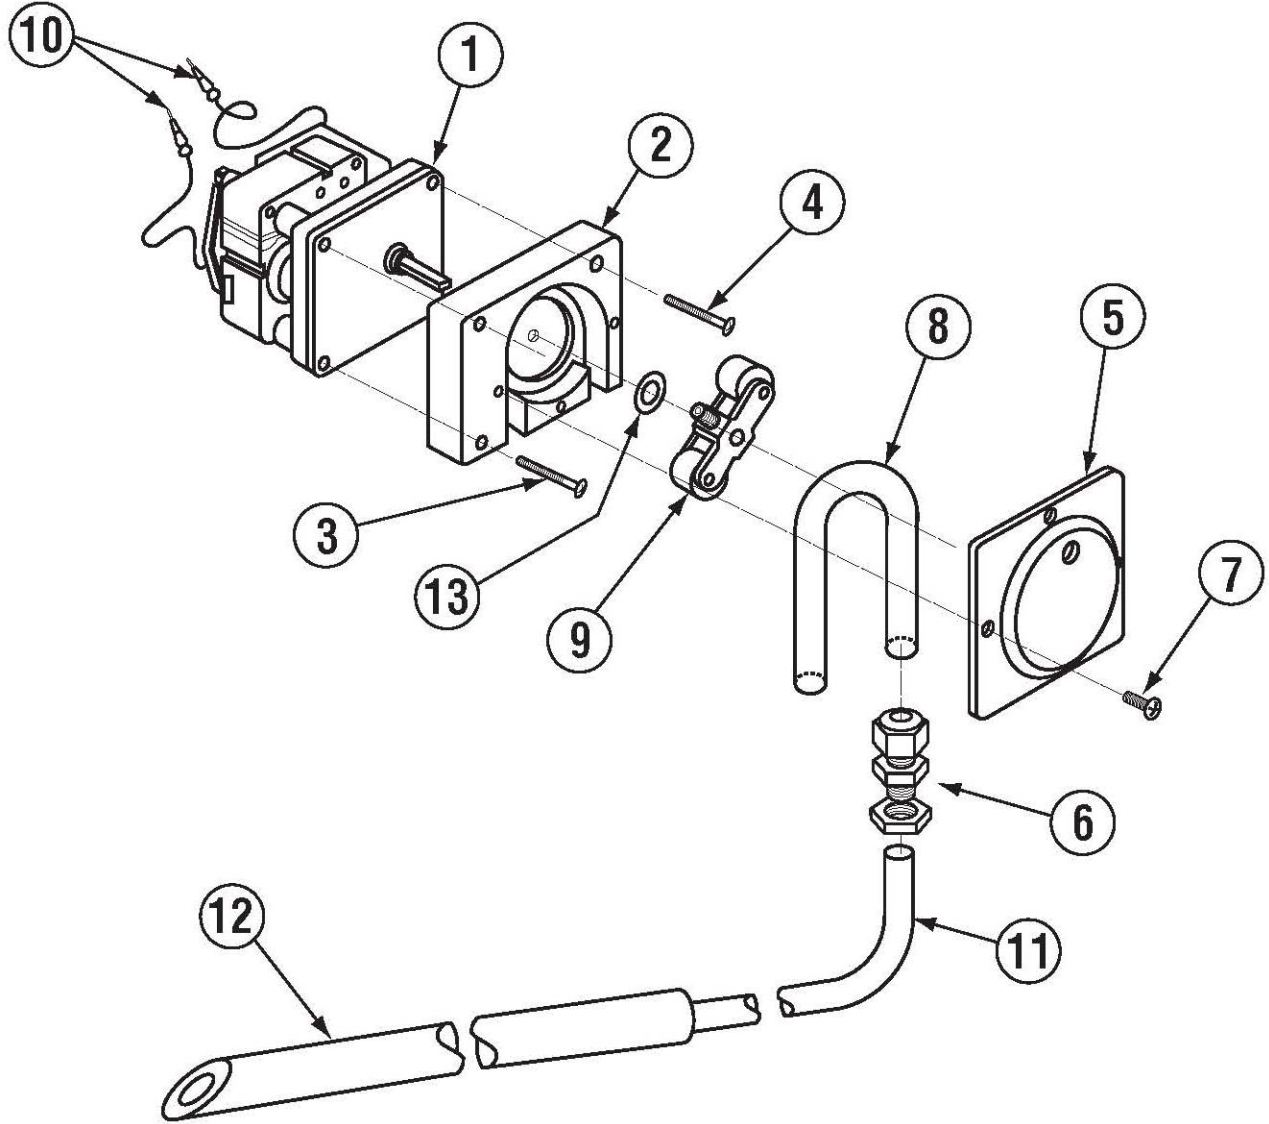

Title	Parts Manual	Rev 1.05A
	Model	EAH / EC Dishwasher	08/10/18

Peristaltic Pump Assembly

Item	Qty	PartNo	Description
01	1	00416.00	Peristaltic Pump Motor 120v/60hz
02	1	00417.10	Peristaltic Pump Block
03	2	00919.00	10-32 X 1 1/2 Panhead Bolt
04	1	00918.00	10-32 X 1 1/2 Filister Bolt
05	1	00418.00	Peristaltic Pump Cover
06	1	03415.40	Liquid Tight Fitting 1/4"
07	4	00911.00	8-32 X 1/2 Panhead Screw

Item	Qty	PartNo	Description
08	1	02257.00	Squeeze Tube Norprene 8"
09	1	00419.00	Peristaltic Pump Rotor Assy
10	2	00448.00	Male Barrel connector 14-16 gauge
11	1	00425.51	Chemical Tubing Blue
11	1	00425.53	Chemical Tubing Red
11	1	00425.54	Chemical Tubing White
12	3	00443.00	Tube Stiffener
13	1	00422.50	Rotor Spacer

[Buy Parts](#)