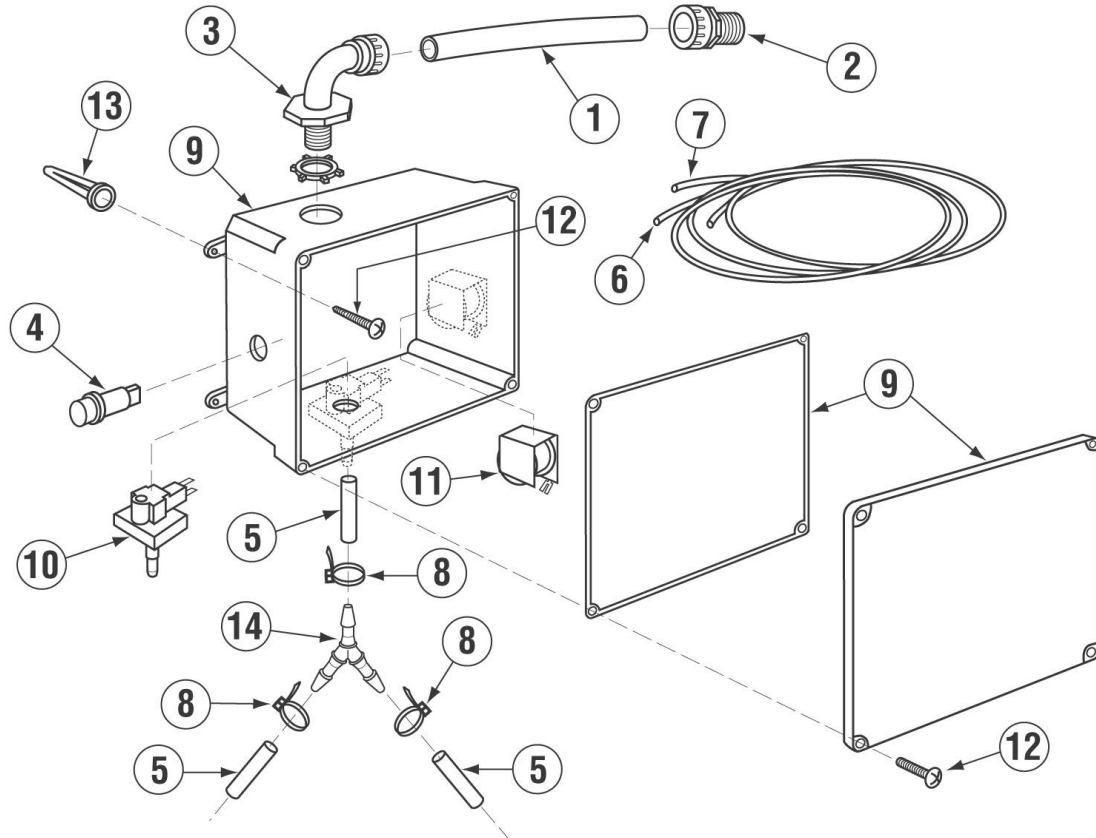

Buy Parts

	Title	Parts Manual	Rev 1.05A
	Model	EAH / EC Dishwasher	08/10/18

Spray System Assembly E

Item	Qty	PartNo	Description
01	4	00914.00	1/4-20 X 3/4 Hexhead Bolt
02	9	00924.00	1/4 SS Washer
03	4	00912.00	1/4-20 Nylon Lock Nut
04	1	00966.10	10-32 X 1/4 Hexhead SS Bolt
05	2	00342.00	Spray Arm Bearing
06	2	00310.01	Spray Arm
07	4	00308.50	Spray Arm End Plug SS
08	1	00305.03	Spray Manifold EAH

Item	Qty	PartNo	Description
09	1	04306.00	Square Manifold Gasket
10	1	03108.10	Transfer Hose 10" EAH/C
11	2	03101.00	Hose Clamp # 16 1"
12	1	00905.82	1/4-20 X 3/8 Truss Head Bolt
13	1	00357.10	Lower Spray Base EAH
14	4	00363.00	^Spray Base Lock Pin
15	1	50302.06	1" MPT X 1" Barb PVC Sch 80
16	1	00302.84	Spray Base O ring E VA

*Comes with O-Ring P/N [00342.11](#)

Buy Parts

	Title	Parts Manual	Rev 1.05A
	Model	EAH / EC Dishwasher	08/10/18

Optional Sani Alarm System Assembly

E-AH/C SANI ALARM ASSY

Item	Qty	PartNo	Description
01	3	00400.00	Conduit 3/8 Sealtitle
02	1	00401.00	St-3/8 Straight Connector
03	1	00402.00	St-90 Deg 3/8 Connector
04	1	00406.00	Control Box Light .5" Dia Red
05	1	00435.00	Squeeze Tube 8" Silicone
06	1	00521.00	Wire 18 Gauge Orange
07	1	00531.00	Wire 18 Gauge White

Buy Parts

	Title	Parts Manual	Rev 1.05A
	Model	EAH / EC Dishwasher	08/10/18

Drain System Assembly

Item	Qty	PartNo	Description
01	1	00900.10	Cotter pin 1/8" X 1"
02	2	00927.00	8-32 Nylon Lock Nut
03	1	00110.07	Drain Ball Chain-12 Link
04	1	00902.00	8-32 X 1 1/4 Panhead Bolt
05	6	00922.00	1/4 Lock Star Washer
06	1	00121.25	Drain Ball Assy (E) *
07	1	00115.06	Drain Sump Screen (A/C)
08	1	03812.00	8-32 X 5/8 Panhead Screw
09	3	01312.20	2" Vent ELL Hub X Hub
10	1	41019.11	1/2 ID X 11/16 OD Hose 9"L
11	1	00105.20	Drain Solenoid Linkage Washer
12	1	01311.30	2" 90Deg S X FPT Elbow PVC
13	1	05030.24	Tubing 2" X 13 3/4"
14	2	00936.00	312-250 Shorty Bushing
15	1	00120.02	Thermometer (Bi Metal)