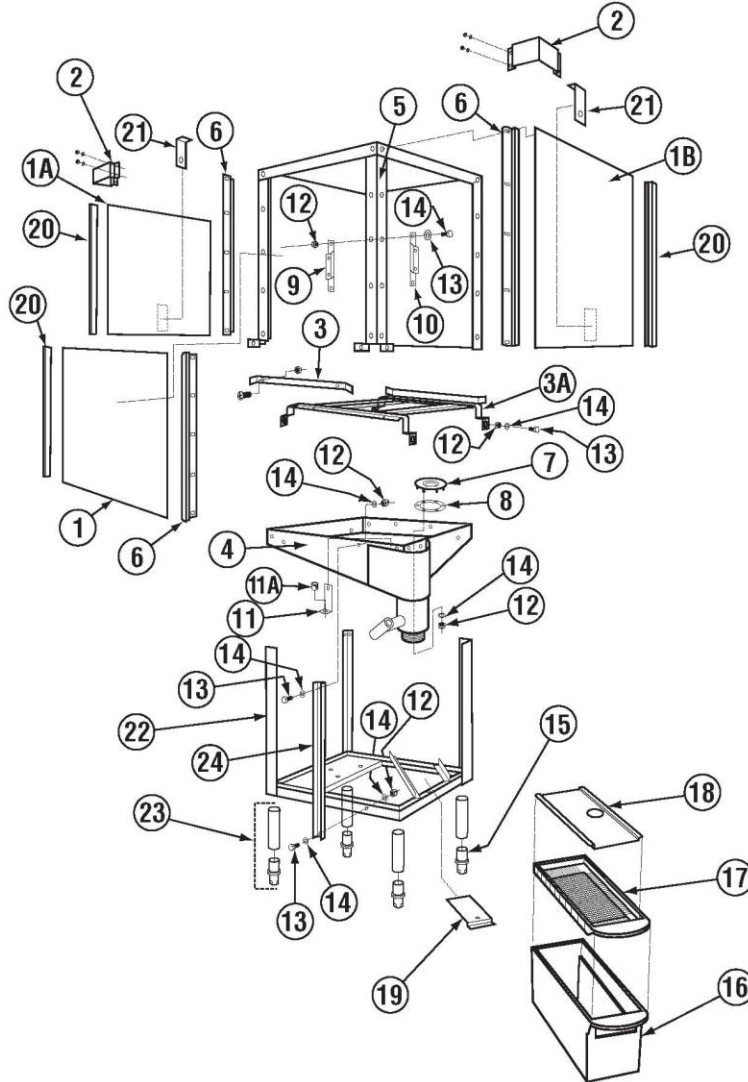

Title	Parts Manual	Rev 1.05A
	Model	EAH / EC Dishwasher	08/10/18

Cabinet Assembly (E-3Door)

Item	Qty	Part No	Description
01	1	01506.38	E 3 Door (Front Door)
01a	1	01506.37	E 3 Door (Left Door)
01b	1	01506.39	E 3 Door (Right Door)
02	2	01516.50	3-Door Bracket outside Style
03	1	01505.16	Corner Tray Track Bolt On Rail
03a	1	01505.10	Tray Track
04	1	01502.70	Pan - Bolt On No Legs
05	1	01510.40	Wrapper
06	6	01554.30	EZ Glide Door Guide SS 21 1/8"
07	1	00124.65	Drain Ball Seat
08	1	00125.10	Drain Sump Gasket
09	1	00101.20	Solenoid Bracket C LH
10	1	00101.10	Solenoid Bracket C RH
11	1	01558.20	Chem. Support Bracket

Item	Qty	Part No	Description
11a	3	00427.00	Snap Bushing 375-4
12	31	00912.00	1/4-20 Nylon Lock Nut
13	4	00906.00	1/4-20 X 1/2 Hexhead Bolt
14	9	00924.00	1/4 SS Washer
15	4	01310.20	Bullet Foot Plastic
16	1	01577.10	Molded Scrap Trap Body - New
17	1	01577.21	S/S Scrap Trap Drawer
18	1	01577.30	Molded Scrap Trap Lid - SS
19	1	01577.50	Molded Scrap Trap-Mount Bracket
20	6	00636.10	EZ Glide Door Guide Sq 21 7/8"
21	2	17552.00	Door Stop
22	1	01502.75	E Stand - Bolt On No Legs
23	4	01145.00	Leg Assy. w\Adjustable Socket
24	1	01570.24	Pan Support Bracket - C long

Buy Parts