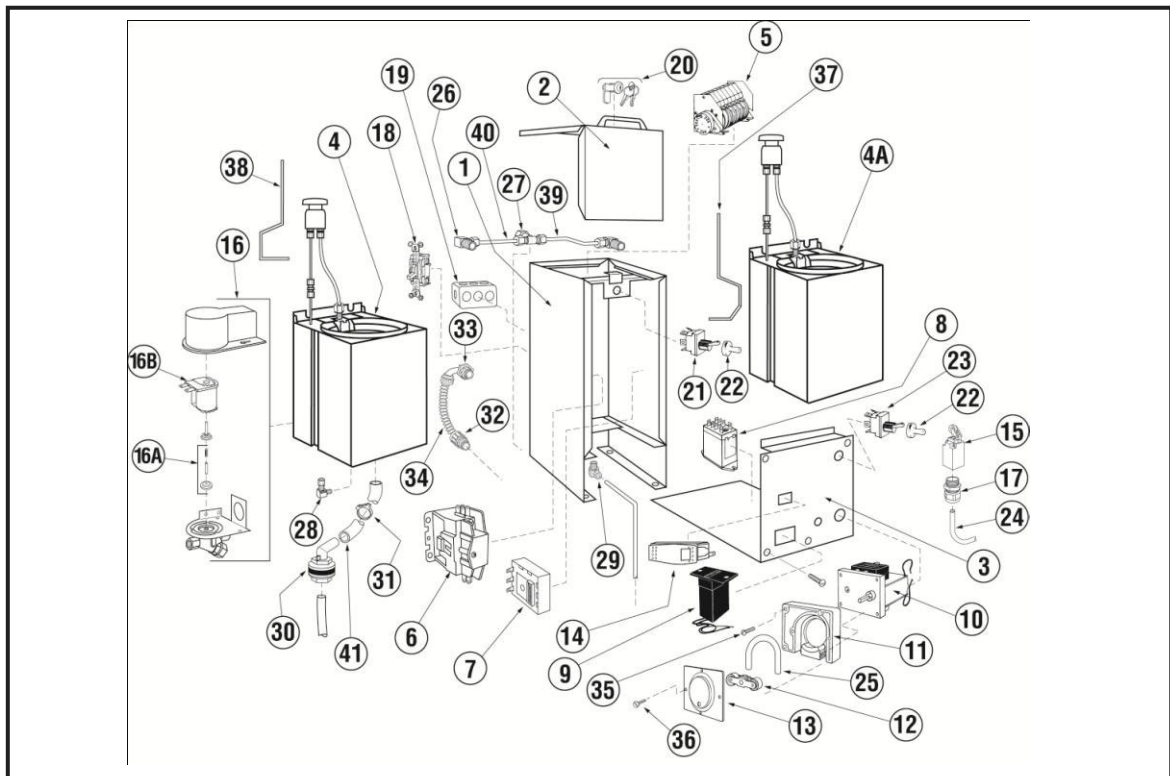

Title	Parts Manual	Rev 1.05A
	Model	EAH / EC Dishwasher	08/10/18

Optional Solid Bowl Sunburst Chemicals (AH and C)

ITEM NO.	NO. REQ'D	P/N	DESCRIPTION
1	1	01503.20	Solid Bowl Control Box
2	1	01504.20	Solid Bowl Control Box Lid
3	1	01503.25	Solid Bowl Slideout Tray
4	1	18639.00	Detergent Bowl Kit
4A	1	18639.50	Rinse Bowl Kit
5	1	00407.80	Timer, 90-sec. 8-cam
6	1*	00404.82	Motor Contactor, 120V
7	1	00630.50	Solid Detergent/Rinse Timer Relay
8	1	00631.00	Ice Cube Relay
9	1	03408.50	Counter (Panel Mount, Small)
10	1	00416.00	Peri-Pump Motor
11	1	00417.10	Peri-Pump Block
12	1	00419.00	Peri-Pump Rotor
13	1	00418.00	Peri-Pump Cover
14	1	00421.40	Start/Fill Switch with Amber Light
15	1	00562.00	Roller Door Switch
16	2	41015.00	Water Solenoid Valve, 1/4", 120V
16A	2	41015.40	1/4" Water Solenoid Valve Repair Kit
16B	2	41015.60	1/4" Water Solenoid Valve Coil
17	1	00562.60	Connector for Roller Switch
18	1	00433.10	Master Switch, 20 Amp
19	1	03420.00	Electrical Bell Box

ITEM NO.	NO. REQ'D	P/N	DESCRIPTION
20	1	00449.00	Lock and Key
21	1	00475.00	Delimer Switch
22	2	00470.10	Toggle Switch Rubber Boot
23	1	03470.00	Primer Switch
24	1	00546.00	18 AWG Switch Cord, 3 Feet
25	1	02257.00	Squeeze Tube
26	4	40112.00	1/4" Comp x 1/4" MIP Elbow
27	1	40116.10	1/4" TB x TB x TB Comp Tee
28	2	40118.00	1/4" Comp 1/8" MIP 90 Deg Elbow
29	1	00436.00	3/8" 90 Deg Comp x MIP
30	2	40114.00	77 Deg Elbow, Bulkhead
31	2	40111.00	7/8" to 1" Snap Hose Clamp
32	4	00401.50	3/8" Black Nylon Straight Connector
33	2	00402.00	St. 90 Deg 3/8" Connector
34	1	00400.50	3/8" Black Flex Tubing, 2 Feet
35	2	00919.00	10-32 x 1-1/2" Panhead Bolt
36	4	00911.00	8-32 x 1/2" Panhead Screw
37	1	40110.35	1/4" Water Line, Wtr Sol. To Vac. Brk (R)
38	1	40110.40	1/4" Water Line, Wtr Sol. To Vac. Brk (L)
39	1	41016.00	1/4" Water Line, Tee to Water Sol. (R)
40	1	41016.10	1/4" Water Line, Tee to Water Sol. (L)
41	1	04603.00	5/8 ID x 7/8 OD CV Tubing

Buy Parts