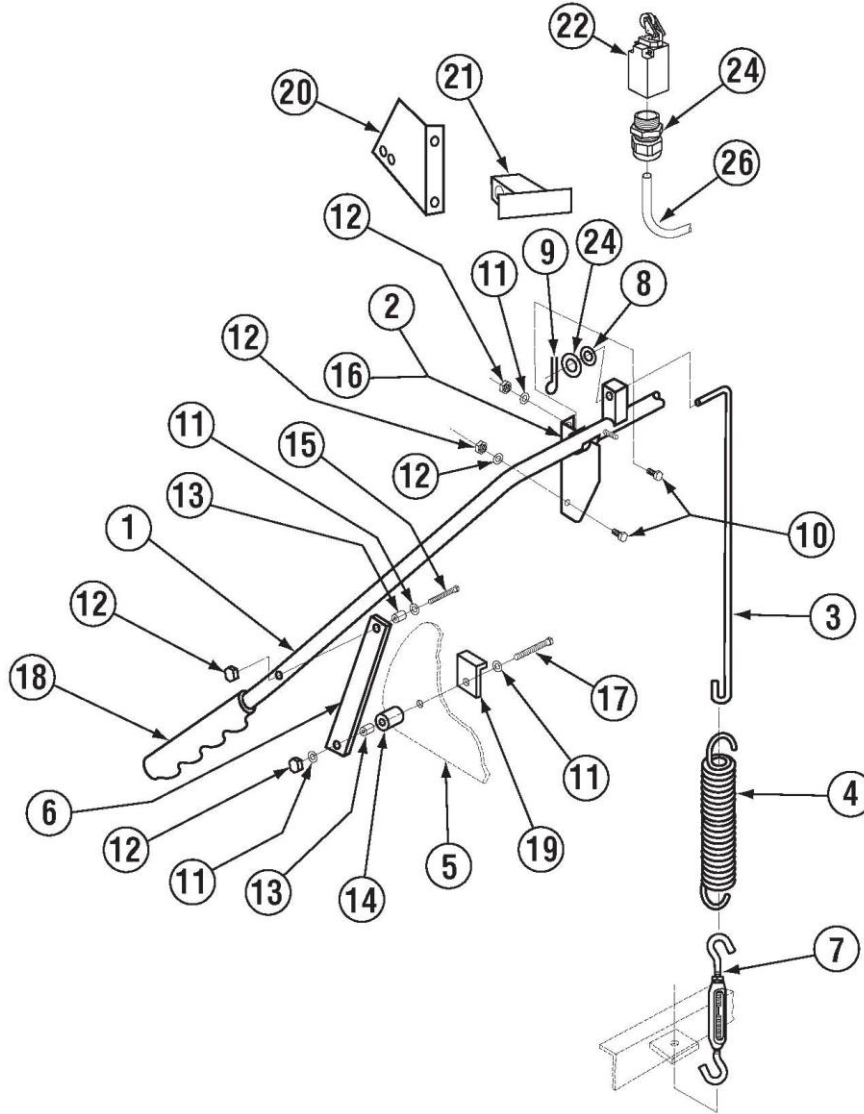

Buy Parts

	Title	Parts Manual	Rev 1.05A
	Model	EAH / EC Dishwasher	08/10/18

Drain System Assembly

Item	Qty	PartNo	Description
01	1	00900.10	Cotter pin 1/8" X 1"
02	2	00927.00	8-32 Nylon Lock Nut
03	1	00110.07	Drain Ball Chain-12 Link
04	1	00902.00	8-32 X 1 1/4 Panhead Bolt
05	6	00922.00	1/4 Lock Star Washer
06	1	00121.25	Drain Ball Assy (E) *
07	1	00115.06	Drain Sump Screen (A/C)
08	1	03812.00	8-32 X 5/8 Panhead Screw
09	3	01312.20	2" Vent ELL Hub X Hub
10	1	41019.11	1/2 ID X 11/16 OD Hose 9"L
11	1	00105.20	Drain Solenoid Linkage Washer
12	1	01311.30	2" 90Deg S X FPT Elbow PVC
13	1	05030.24	Tubing 2" X 13 3/4"
14	2	00936.00	312-250 Shorty Bushing
15	1	00120.02	Thermometer (Bi Metal)

* Comes with Drain Ball Round For "E" Units Dome P/N 121.20

	Title	Parts Manual	Rev 1.05A
	Model	EAH / EC Dishwasher	08/10/18

Door Actuator Assembly (Straight) E

Item	Qty	PartNo	Description
01	1	00613.09	Door Handle EAH
02	1	01556.50	RH Door Handle Support Brckt
03	1	00603.20	Door Spring Extension Rod E
04	1	00602.00	Door Spring
		00602.20	Door Spring –Heavy Duty
05	2	01506.30	Door A B C M CMA-44
06	2	01553.00	Door Handle Link
07	1	00606.50	Turn Buckle
08	1	00926.00	5/16 SS Washer
09	2	00900.00	Cotter Pin
10	4	00906.00	1/4-20 X 1/2 Hexhead Bolt
11	6	00924.00	1/4 SS Washer
12	8	00912.00	1/4-20 Nylon Lock Nut

Buy Parts

	Title	Parts Manual	Rev 1.05A
	Model	EAH / EC Dishwasher	08/10/18

Door Actuator Assembly (Straight) (3-Door)

Item	Qty	PartNo	Description
01	1	00613.32	Door Handle 3 Door
02	1	01556.50	RH Door Handle Support Brckt
03	1	00603.07	Door Spring Extension Rod AB
04	1	00602.00	Door Spring
		00602.20	Door Spring -Heavy Duty
05	2	01506.30	Door A B C M CMA-44
06	2	01553.00	Door Handle Link
07	1	00606.50	Turn Buckle
08	1	00926.00	5/16 SS Washer
09	2	00900.00	Cotter Pin
10	4	00906.00	1/4-20 X 1/2 Hexhead Bolt
11	6	00924.00	1/4 SS Washer
12	8	00912.00	1/4-20 Nylon Lock Nut