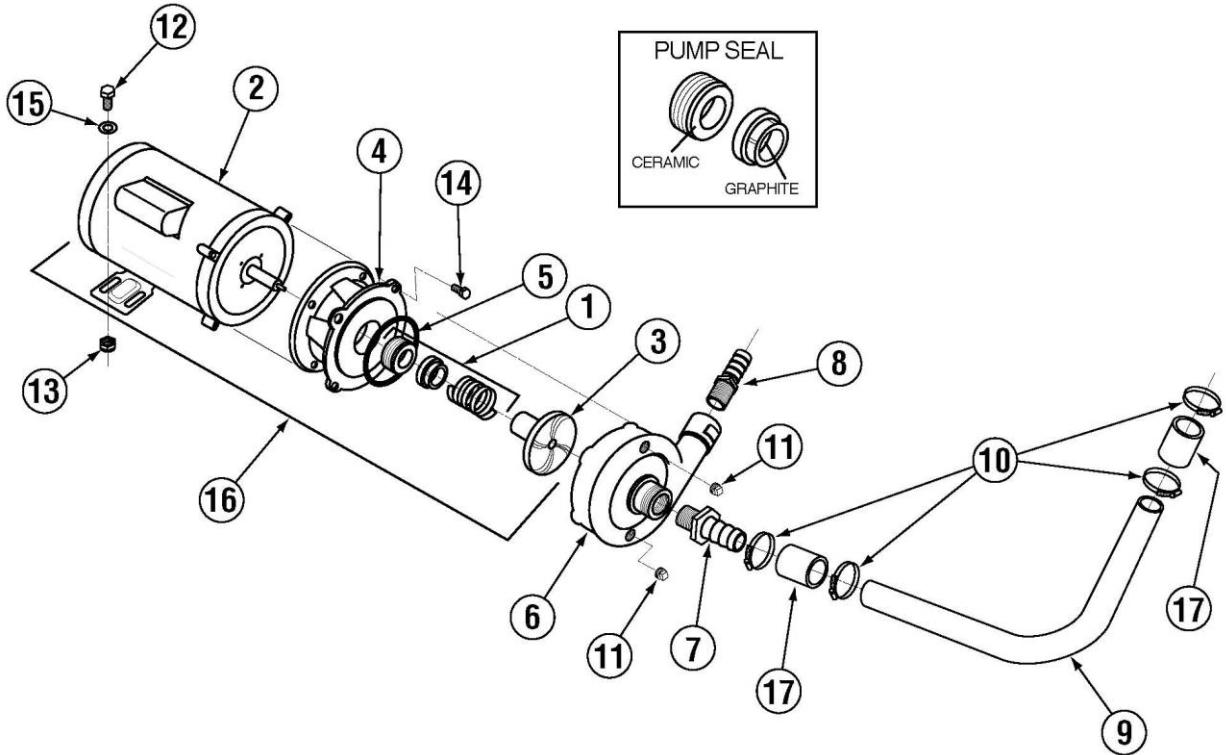

Title	Parts Manual	Rev 1.05A
	Model	EAH / EC Dishwasher	08/10/18

Pump Assembly

Item	Qty	PartNo	Description
01	1	00206.30	Pump Seal Kit
02	1	00201.00	Pump Motor 1Hp 115/208-230V
03	1	03222.10	Impeller (Universal) Open
04	1	4207.10	Pump Base
05	1	03226.00	Pump O Ring Gasket
06	1	04207.20	Pump Cover
07	1	50302.40	1 ¼ MIP X 1" Barb Fitting
08	1	50302.06	1" MPT X 1" Barb PVC Sch 80
09	1	00246.40	Motor Suction Tube E machine

Item	Qty	PartNo	Description
10	2	03101.00	Hose Clamp # 16 1"
11	2	00238.00	3/8 Male Plug
12	1	00906.00	1/4-20 X 1/2 Hexhead Bolt
13	1	00912.00	1/4-20 Nylon Lock Nut
14	4	00921.00	3/8-16 X 3/4 SS Hexhead Bolt
15	1	00924.00	1/4 SS Washer
16	1	00200.10	Pump Assy 110/ 220V 60Hz
17	2	03108.67	Transfer Hose 1" Reinforced 2"

Buy Parts