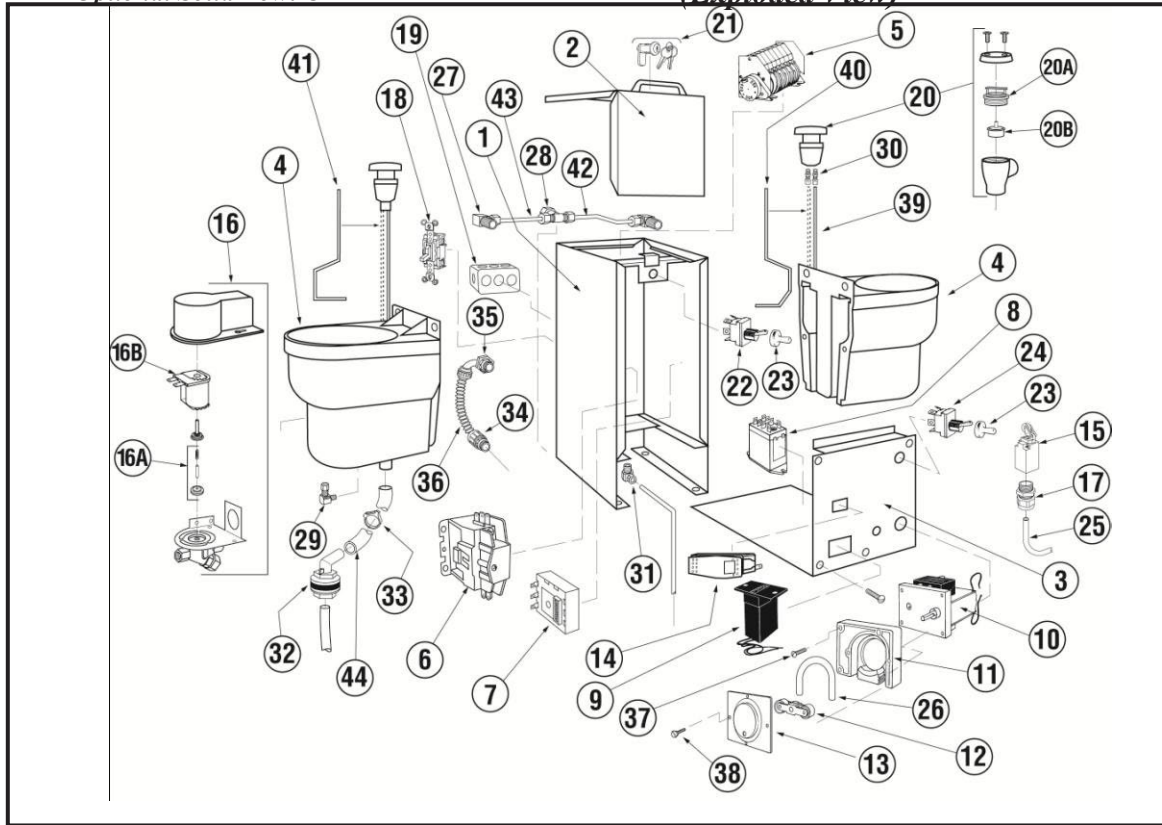

Title

Parts Manual

Rev 1.05A

Model

EAH / EC Dishwasher

08/10/18

Optional Solid Bowl CMA

(Exploded View)

ITEM NO.	NO. REQ'D	P/N	DESCRIPTION
1	1	01503.20	Solid Bowl Control Box
2	1	01504.20	Solid Bowl Control Box Lid
3	1	01503.25	Solid Bowl Slideout Tray
4	2	00461.00	Solid Bowl Dm #6000
5	1	00407.80	Timer, 90-sec. 8-cam
6	1*	00404.82	Motor Contactor, 120V
7	1	00630.50	Solid Detergent/Rinse Timer Relay
8	1	00631.00	Ice Cube Relay
9	1	03408.50	Counter (Panel Mount, Small)
10	1	00416.00	Peri-Pump Motor
11	1	00417.10	Peri-Pump Block
12	1	00419.00	Peri-Pump Rotor
13	1	00418.00	Peri-Pump Cover
14	1	00421.40	Start/Fill Switch with Amber Light
15	1	00562.00	Roller Door Switch
16	2	41015.00	Water Solenoid Valve, 1/4", 120V
16A	2	41015.40	1/4" Water Solenoid Valve Repair Kit
16B	2	41015.60	1/4" Water Solenoid Valve Coil
17	1	00562.60	Connector for Roller Switch
18	1	00433.10	Master Switch, 20 Amp
19	1	03420.00	Electrical Bell Box
20	2	40110.50	Solid Bowl, 1/4" Vacuum Breaker
20A	2	40110.25	Vacuum Breaker Bonnet
20B	2	40110.10	Vacuum Breaker Repair Kit

ITEM NO.	NO. REQ'D	P/N	DESCRIPTION
21	1	00449.00	Lock and Key
22	1	00475.00	Delimer Switch
23	2	00470.10	Toggle Switch Rubber Boot
24	1	03470.00	Primer Switch
25	1	00546.00	18 AWG Switch Cord, 3 Feet
26	1	02257.00	Squeeze Tube
27	4	40112.00	1/4" Comp x 1/4" MIP Elbow
28	1	40116.10	1/4" TB x TB x TB Comp Tee
29	2	40118.00	1/4" Comp 1/8" MIP 90 Deg Elbow
30	4	40116.00	1/4" x 1/4" MIP Fitting
31	1	00436.00	3/8" 90 Deg Comp x MIP
32	2	40114.00	77 Deg Elbow, Bulkhead
33	2	40111.00	7/8" to 1" Snap Hose Clamp
34	4	00401.50	3/8" Black Nylon Straight Connector
35	2	00402.00	St. 90 Deg 3/8" Connector
36	1	00400.50	3/8" Black Flex Tubing, 2 Feet
37	2	00919.00	10-32 x 1-1/2" Panhead Bolt
38	4	00911.00	8-32 x 1/2" Panhead Screw
39	2	40110.30	1/4" Water Line, Vac. Breaker To Bowl
40	1	40110.35	1/4" Water Line, Wtr Sol. To Vac. Brk (R)
41	1	40110.40	1/4" Water Line, Wtr Sol. To Vac. Brk (L)
42	1	41016.00	1/4" Water Line, Tee to Water Sol. (R)
43	1	41016.10	1/4" Water Line, Tee to Water Sol. (L)
44	1	04603.00	5/8 ID x 7/8 OD CV Tubing