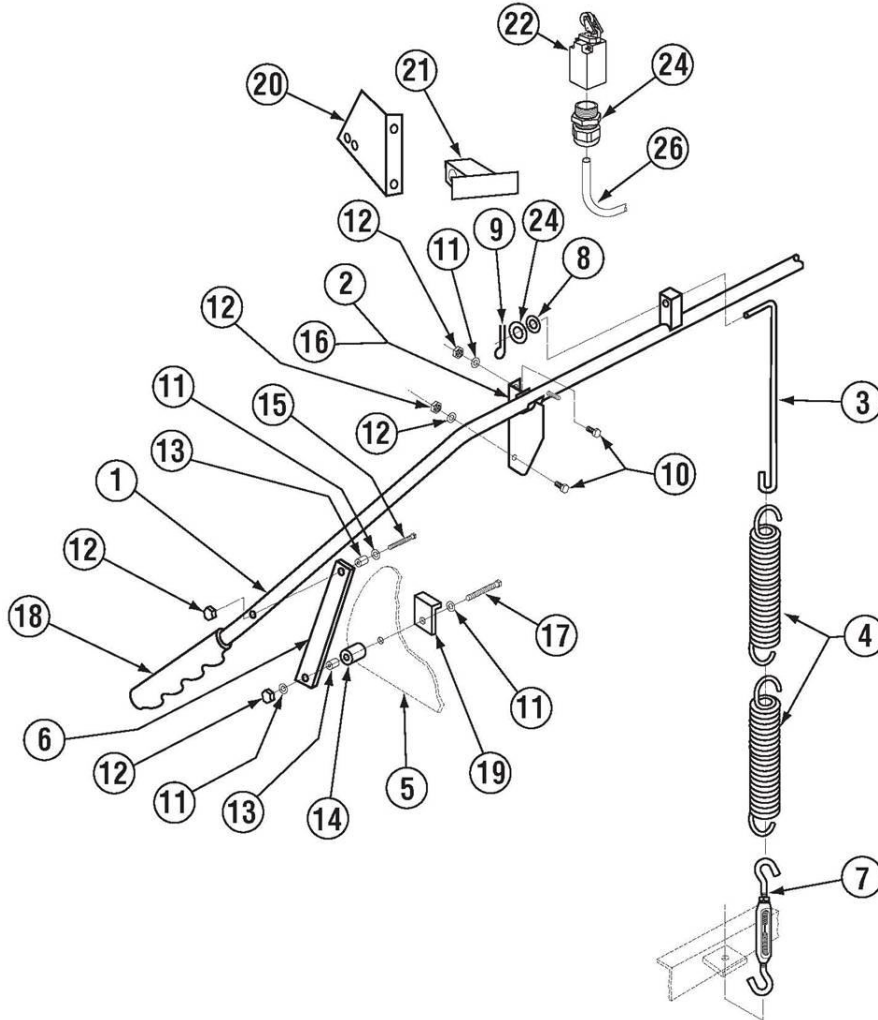

Buy Parts

	Title	Parts Manual	Rev 1.05A
	Model	EAH / EC Dishwasher	08/10/18

Drain System Assembly

Item	Qty	PartNo	Description
01	1	00900.10	Cotter pin 1/8" X 1"
02	2	00927.00	8-32 Nylon Lock Nut
03	1	00110.07	Drain Ball Chain-12 Link
04	1	00902.00	8-32 X 1 1/4 Panhead Bolt
05	6	00922.00	1/4 Lock Star Washer
06	1	00121.25	Drain Ball Assy (E) *
07	1	00115.06	Drain Sump Screen (A/C)
08	1	03812.00	8-32 X 5/8 Panhead Screw
09	3	01312.20	2" Vent ELL Hub X Hub
10	1	41019.11	1/2 ID X 11/16 OD Hose 9"L
11	1	00105.20	Drain Solenoid Linkage Washer
12	1	01311.30	2" 90Deg S X FPT Elbow PVC
13	1	05030.24	Tubing 2" X 13 3/4"
14	2	00936.00	312-250 Shorty Bushing
15	1	00120.02	Thermometer (Bi Metal)

Item	Qty	PartNo	Description
16	4	00914.00	1/4-20 X 3/4 Hexhead Bolt
17	4	00915.00	1/4-20 SS Nut
18	1	01507.50	Solenoid Cover TM A/B/C
19	1	00122.00	Drain Solenoid Spring Assy
20	1	01551.00	Solenoid Link
21	1	00105.00	Solenoid Spring
22	1	00100.00	Drain Ball Solenoid 120V
23	1	01550.00	Solenoid Stop
24	1	00464.07	3/8 SS Tubing(TM A/B Sol Wire)
25	1	00102.00	Solenoid Base
26	9	00906.00	1/4-20 X 1/2 Hexhead Bolt
27	2	00103.00	Solenoid Bar
28	2	00106.00	Slot Washer Large-SS
29	1	00122.60	Solenoid Base Back Plate Corners

* Comes with Drain Ball Round For "E" Units Dome P/N 121.20

	Title	Parts Manual	Rev 1.05A
	Model	EAH / EC Dishwasher	08/10/18

Door Actuator Assembly (Straight) E

Item	Qty	PartNo	Description
01	1	00613.09	Door Handle EAH
02	1	01556.50	RH Door Handle Support Brckt
03	1	00603.20	Door Spring Extension Rod E
04	1	00602.00	Door Spring
		00602.20	Door Spring –Heavy Duty
05	2	01506.30	Door A B C M CMA-44
06	2	01553.00	Door Handle Link
07	1	00606.50	Turn Buckle
08	1	00926.00	5/16 SS Washer
09	2	00900.00	Cotter Pin
10	4	00906.00	1/4-20 X 1/2 Hexhead Bolt
11	6	00924.00	1/4 SS Washer
12	8	00912.00	1/4-20 Nylon Lock Nut