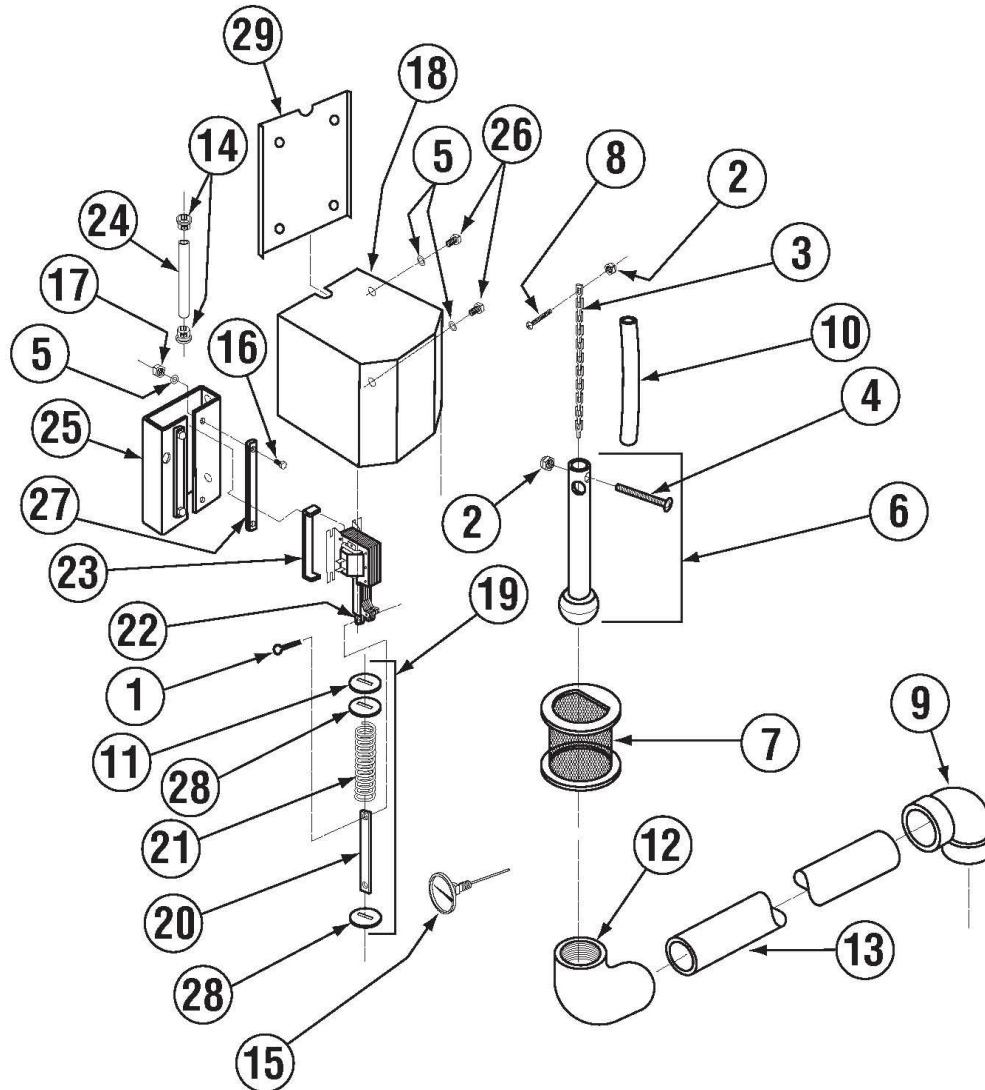

Buy Parts

	Title	Parts Manual	Rev 1.05A
	Model	EAH / EC Dishwasher	08/10/18

Spray System Assembly E

Item	Qty	PartNo	Description
01	4	00914.00	1/4-20 X 3/4 Hexhead Bolt
02	9	00924.00	1/4 SS Washer
03	4	00912.00	1/4-20 Nylon Lock Nut
04	1	00966.10	10-32 X 1/4 Hexhead SS Bolt
05	2	00342.00	Spray Arm Bearing
06	2	00310.01	Spray Arm
07	4	00308.50	Spray Arm End Plug SS
08	1	00305.03	Spray Manifold EAH

Item	Qty	PartNo	Description
09	1	04306.00	Square Manifold Gasket
10	1	03108.10	Transfer Hose 10" EAH/C
11	2	03101.00	Hose Clamp # 16 1"
12	1	00905.82	1/4-20 X 3/8 Truss Head Bolt
13	1	00357.10	Lower Spray Base EAH
14	4	00363.00	^Spray Base Lock Pin
15	1	50302.06	1" MPT X 1" Barb PVC Sch 80
16	1	00302.84	Spray Base O ring E VA

*Comes with O-Ring P/N [00342.11](#)

Buy Parts

	Title	Parts Manual	Rev 1.05A
	Model	EAH / EC Dishwasher	08/10/18

Optional Sani Alarm System Assembly

E-AH/C SANI ALARM ASSY

Item	Qty	PartNo	Description
01	3	00400.00	Conduit 3/8 Sealtitle
02	1	00401.00	St-3/8 Straight Connector
03	1	00402.00	St-90 Deg 3/8 Connector
04	1	00406.00	Control Box Light .5" Dia Red
05	1	00435.00	Squeeze Tube 8" Silicone
06	1	00521.00	Wire 18 Gauge Orange
07	1	00531.00	Wire 18 Gauge White

Buy Parts

	Title	Parts Manual	Rev 1.05A
	Model	EAH / EC Dishwasher	08/10/18

Drain System Assembly

Item	Qty	PartNo	Description
01	1	00900.10	Cotter pin 1/8" X 1"
02	2	00927.00	8-32 Nylon Lock Nut
03	1	00110.07	Drain Ball Chain-12 Link
04	1	00902.00	8-32 X 1 1/4 Panhead Bolt
05	6	00922.00	1/4 Lock Star Washer
06	1	00121.25	Drain Ball Assy (E) *
07	1	00115.06	Drain Sump Screen (A/C)
08	1	03812.00	8-32 X 5/8 Panhead Screw
09	3	01312.20	2" Vent ELL Hub X Hub
10	1	41019.11	1/2 ID X 11/16 OD Hose 9"L
11	1	00105.20	Drain Solenoid Linkage Washer
12	1	01311.30	2" 90Deg S X FPT Elbow PVC
13	1	05030.24	Tubing 2" X 13 3/4"
14	2	00936.00	312-250 Shorty Bushing
15	1	00120.02	Thermometer (Bi Metal)