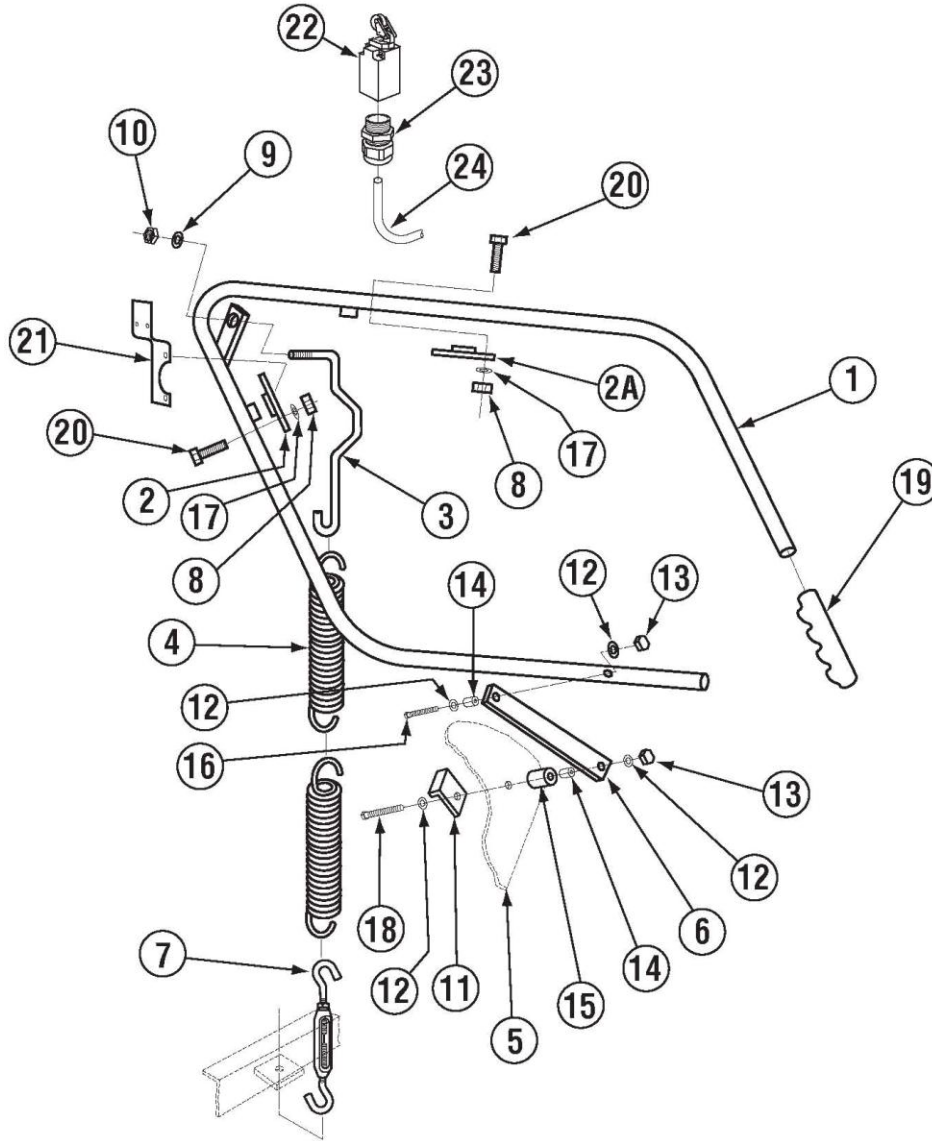

Buy Parts

	Title	Parts Manual	Rev 1.05A
	Model	EAH / EC Dishwasher	08/10/18

Drain System Assembly

Item	Qty	PartNo	Description
01	1	00900.10	Cotter pin 1/8" X 1"
02	2	00927.00	8-32 Nylon Lock Nut
03	1	00110.07	Drain Ball Chain-12 Link
04	1	00902.00	8-32 X 1 1/4 Panhead Bolt
05	6	00922.00	1/4 Lock Star Washer
06	1	00121.25	Drain Ball Assy (E) *
07	1	00115.06	Drain Sump Screen (A/C)
08	1	03812.00	8-32 X 5/8 Panhead Screw
09	3	01312.20	2" Vent ELL Hub X Hub
10	1	41019.11	1/2 ID X 11/16 OD Hose 9"L
11	1	00105.20	Drain Solenoid Linkage Washer
12	1	01311.30	2" 90Deg S X FPT Elbow PVC
13	1	05030.24	Tubing 2" X 13 3/4"
14	2	00936.00	312-250 Shorty Bushing
15	1	00120.02	Thermometer (Bi Metal)

Buy Parts

	Title	Parts Manual	Rev 1.05A
	Model	EAH / EC Dishwasher	08/10/18

Door Actuator Assembly (Straight) (3-Door)

Item	Qty	PartNo	Description
01	1	00613.32	Door Handle 3 Door
02	1	01556.50	RH Door Handle Support Brckt
03	1	00603.07	Door Spring Extension Rod AB
04	1	00602.00	Door Spring
		00602.20	Door Spring -Heavy Duty
05	2	01506.30	Door A B C M CMA-44
06	2	01553.00	Door Handle Link
07	1	00606.50	Turn Buckle
08	1	00926.00	5/16 SS Washer
09	2	00900.00	Cotter Pin
10	4	00906.00	1/4-20 X 1/2 Hexhead Bolt
11	6	00924.00	1/4 SS Washer
12	8	00912.00	1/4-20 Nylon Lock Nut

Buy Parts

	Title	Parts Manual	Rev 1.05A
	Model	EAH / EC Dishwasher	08/10/18

Door Actuator Assembly (Corner) E

Item	Qty	PartNo	Description
01	1	00613.04	Door Handle (C)
02	1	00619.34	Door Handle Mtg Plate-Long
2A	1	00619.44	Door Handle Mtg Plate Short
03	1	00603.04	Door Spring Extension Rod (C)
04	1	00602.00	Door Spring
		00602.20	Door Spring -Heavy Duty
05	2	01506.30	Door (Cut Away)
06	2	01553.00	Door Handle Link
07	1	00606.50	Turn Buckle
08	9	00913.00	5/16-18 SS Nut
09	9	00926.00	5/16 SS Washer
10	1	00900.00	Cotter Pin
11	2	01552.00	Door Stop