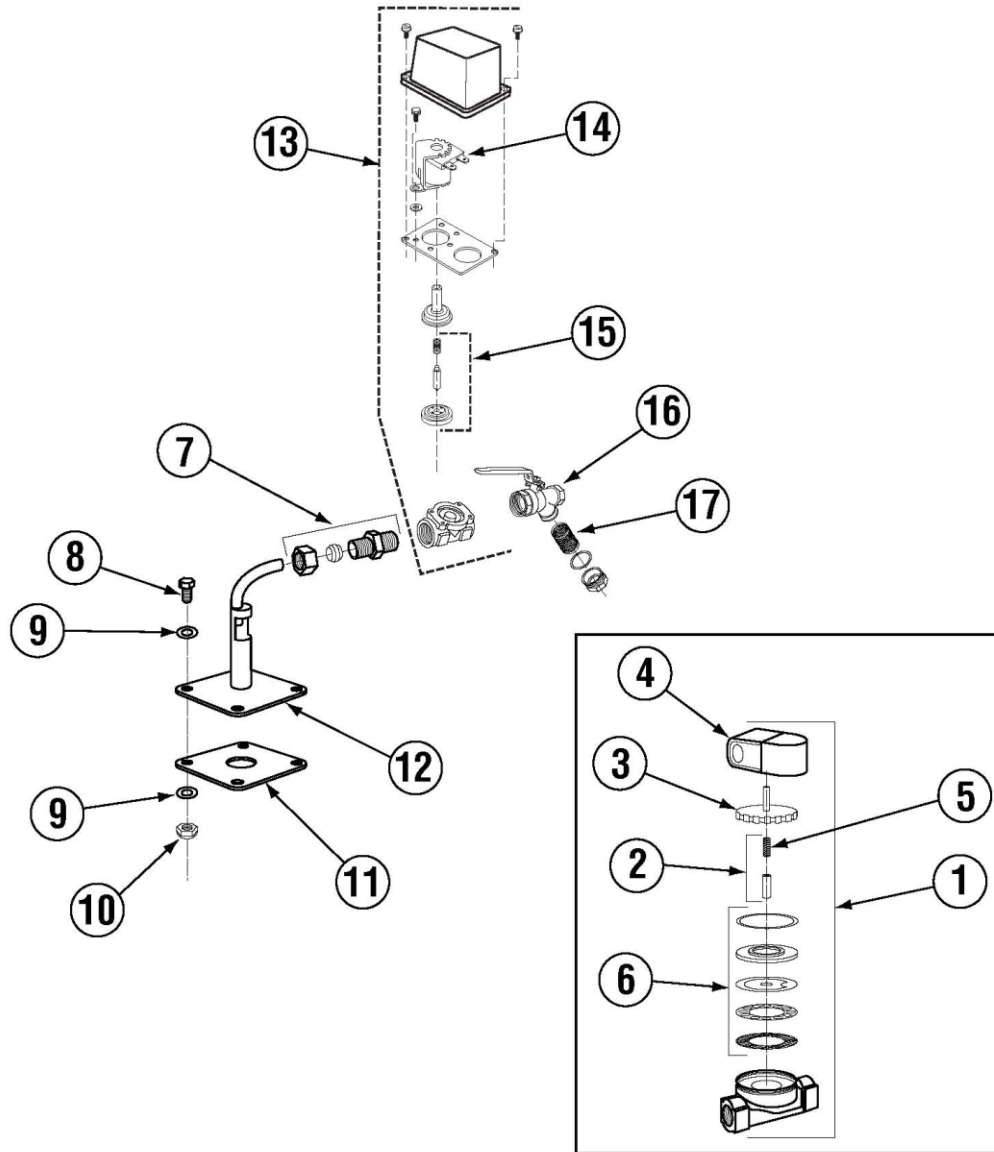

Title	Parts Manual	Rev 1.05A
	Model	EAH / EC Dishwasher	08/10/18

Plumbing System

Item	Qty	PartNo	Description
01	1	03603.10	½ Water Sol Valve 120v/60hz
02	1	00786.00	Water Sol Plunger G JE ¾ & ½
03	1	03603.20	½ Water Solenoid Bonnet
04	1	00738.10	Solenoid Coil JE 120V (¾ & ½)
05	1	00706.10	¾ Solenoid JE Spring Only
06	1	00707.00	½ Water Solenoid Repair Kit JE
07	1	00760.00	5/8 Comp X 1/2 MIP Adapter
08	4	00914.10	1/4-20 X 5/8 Hexhead Bolt
09	8	00924.00	1/4 SS Washer

Item	Qty	PartNo	Description
10	4	00912.00	1/4-20 Nylon Lock Nut
11	1	04306.00	Square Manifold Gasket
12	1	00710.00	Air Gap
13	1	03604.00	SS Water Solenoid Valve ½" 110
14	1	41015.60	Water Solenoid Coil Only 110V
15	1	03604.30	Dema Valve Repair Kit 3/8", 1/2"
16	1	41062.00	½ Strainer Ball Valve
17	1	41062.10	½ Ball Valve Strainer Only

Buy Parts