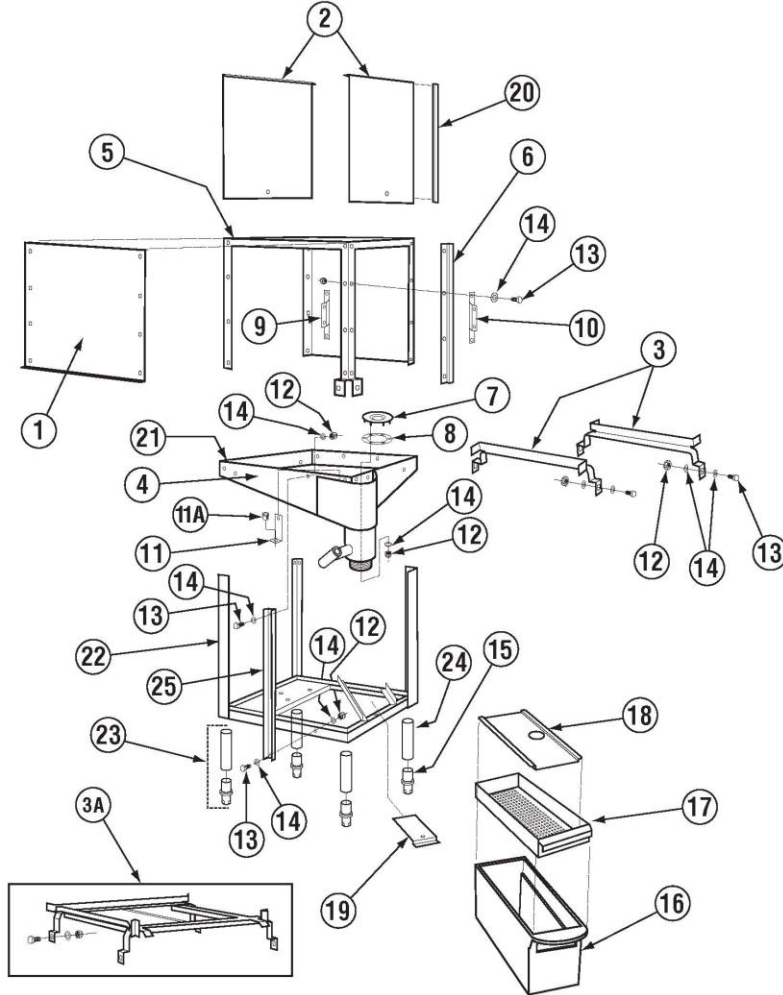

	Title	Parts Manual	Rev 1.05A
	Model	EAH / EC Dishwasher	08/10/18

Exploded View Drawings

Cabinet Assembly E

Item	Qty	PartNo	Description
01	1	01540.40	Wrapper Panel EAH/EST
02	2	01506.30	Door Standard (Stamped)
03	2	01505.32	Tray Track Inline AH
03a	1	01505.10	Tray Track (EST/EC/CMA-180)
04	1	01502.70	E Pan - Bolt On No Legs
05	1	01510.40	Wrapper E (2010)
06	4	01554.30	EZ Glide Door Guide SS 21 1/8"
07	1	00124.65	Drain Ball Seat EAH/EC
08	1	00125.10	Drain Sump Gasket For E Dm
09	1	00101.10	Solenoid Bracket C RH
		00101.30	Solenoid Bracket C"P" RH
10	1	00101.20	Solenoid Bracket C LH
		00101.40	Solenoid Bracket C"P" LH

Buy Parts

	Title	Parts Manual	Rev 1.05A
	Model	EAH / EC Dishwasher	08/10/18

Cabinet Assembly (E-3Door)

Item	Qty	Part No	Description
01	1	01506.38	E 3 Door (Front Door)
01a	1	01506.37	E 3 Door (Left Door)
01b	1	01506.39	E 3 Door (Right Door)
02	2	01516.50	3-Door Bracket outside Style
03	1	01505.16	Corner Tray Track Bolt On Rail
03a	1	01505.10	Tray Track
04	1	01502.70	Pan - Bolt On No Legs
05	1	01510.40	Wrapper
06	6	01554.30	EZ Glide Door Guide SS 21 1/8"
07	1	00124.65	Drain Ball Seat
08	1	00125.10	Drain Sump Gasket
09	1	00101.20	Solenoid Bracket C LH
10	1	00101.10	Solenoid Bracket C RH
11	1	01558.20	Chem. Support Bracket

Buy Parts

	Title	Parts Manual	Rev 1.05A
	Model	EAH / EC Dishwasher	08/10/18

Control Box

Note: Wiring Harness (V)—Part Number 00414.82—(not shown).

ITEM NO.	NO. REQ'D	P/N	DESCRIPTION
1	1	00449.00	Lock and Key
2	1	01504.17	Control Box Lid
3	5	00911.50	8-32 x 3/8" Pan Head Screw
4	1	00407.83	Timer, 90 Seconds
5	1	03470.01	Toggle Switch, Momentary
6	1	03408.50	Counter (Face Mount)
7	4	00907.00	6-32 x 1/2" SS Pan Head Screw
8	4	00917.00	8-32 PM Nut
9	1	01503.19	Control Box Body
10	4	00916.00	6-32 pm nut
11	3	00415.00	Peristaltic Pump Assembly*
12	4	00906.00	1/2-20 x 1/2" Hex Head Bolt
13	4	00924.00	1/4" SS Washer
14	4	00912.00	1/4-20 Nylon Lock Nut
15	5	00470.10	Toggle Switch Boot