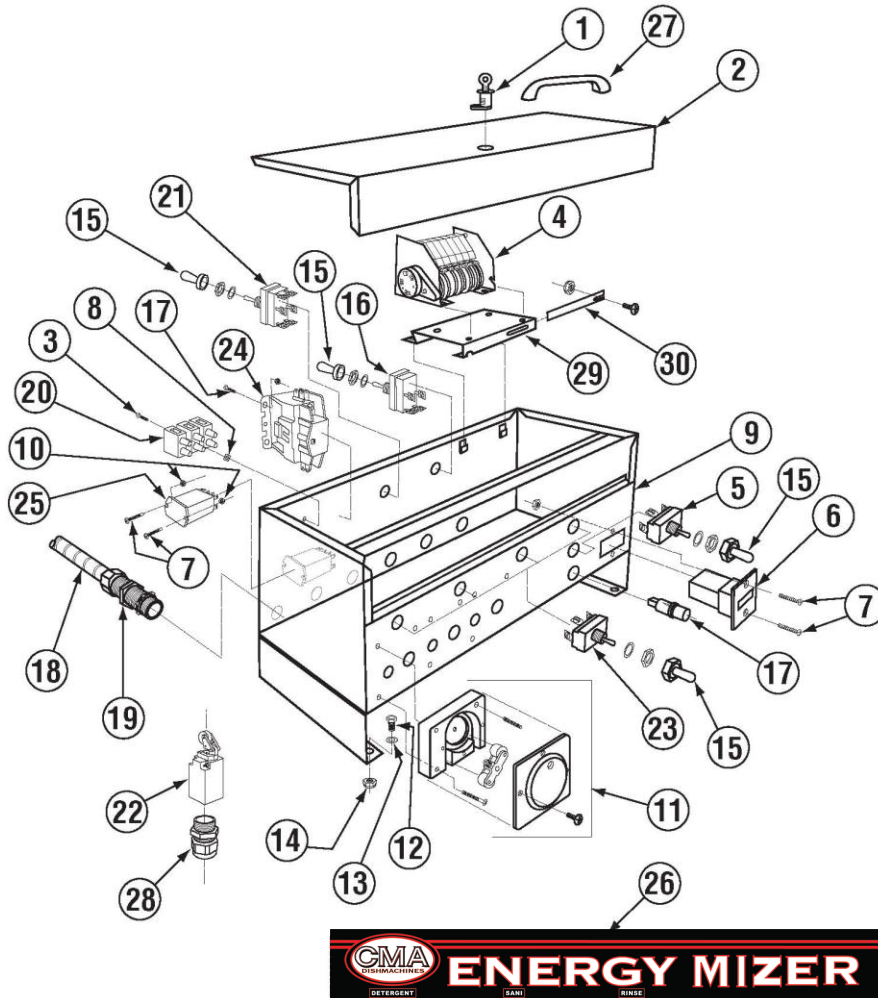

Buy Parts

	Title	Parts Manual	Rev 1.05A
	Model	EAH / EC Dishwasher	08/10/18

Cabinet Assembly (E-3Door)

Item	Qty	Part No	Description
01	1	01506.38	E 3 Door (Front Door)
01a	1	01506.37	E 3 Door (Left Door)
01b	1	01506.39	E 3 Door (Right Door)
02	2	01516.50	3-Door Bracket outside Style
03	1	01505.16	Corner Tray Track Bolt On Rail
03a	1	01505.10	Tray Track
04	1	01502.70	Pan - Bolt On No Legs
05	1	01510.40	Wrapper
06	6	01554.30	EZ Glide Door Guide SS 21 1/8"
07	1	00124.65	Drain Ball Seat
08	1	00125.10	Drain Sump Gasket
09	1	00101.20	Solenoid Bracket C LH
10	1	00101.10	Solenoid Bracket C RH
11	1	01558.20	Chem. Support Bracket

Buy Parts

	Title	Parts Manual	Rev 1.05A
	Model	EAH / EC Dishwasher	08/10/18

Control Box

Note: Wiring Harness (V)—Part Number 00414.82—(not shown).

ITEM NO.	NO. REQ'D	P/N	DESCRIPTION
1	1	00449.00	Lock and Key
2	1	01504.17	Control Box Lid
3	5	00911.50	8-32 x 3/8" Pan Head Screw
4	1	00407.83	Timer, 90 Seconds
5	1	03470.01	Toggle Switch, Momentary
6	1	03408.50	Counter (Face Mount)
7	4	00907.00	6-32 x 1/2" SS Pan Head Screw
8	4	00917.00	8-32 PM Nut
9	1	01503.19	Control Box Body
10	4	00916.00	6-32 pm nut
11	3	00415.00	Peristaltic Pump Assembly*
12	4	00906.00	1/2-20 x 1/2" Hex Head Bolt
13	4	00924.00	1/4" SS Washer
14	4	00912.00	1/4-20 Nylon Lock Nut
15	5	00470.10	Toggle Switch Boot