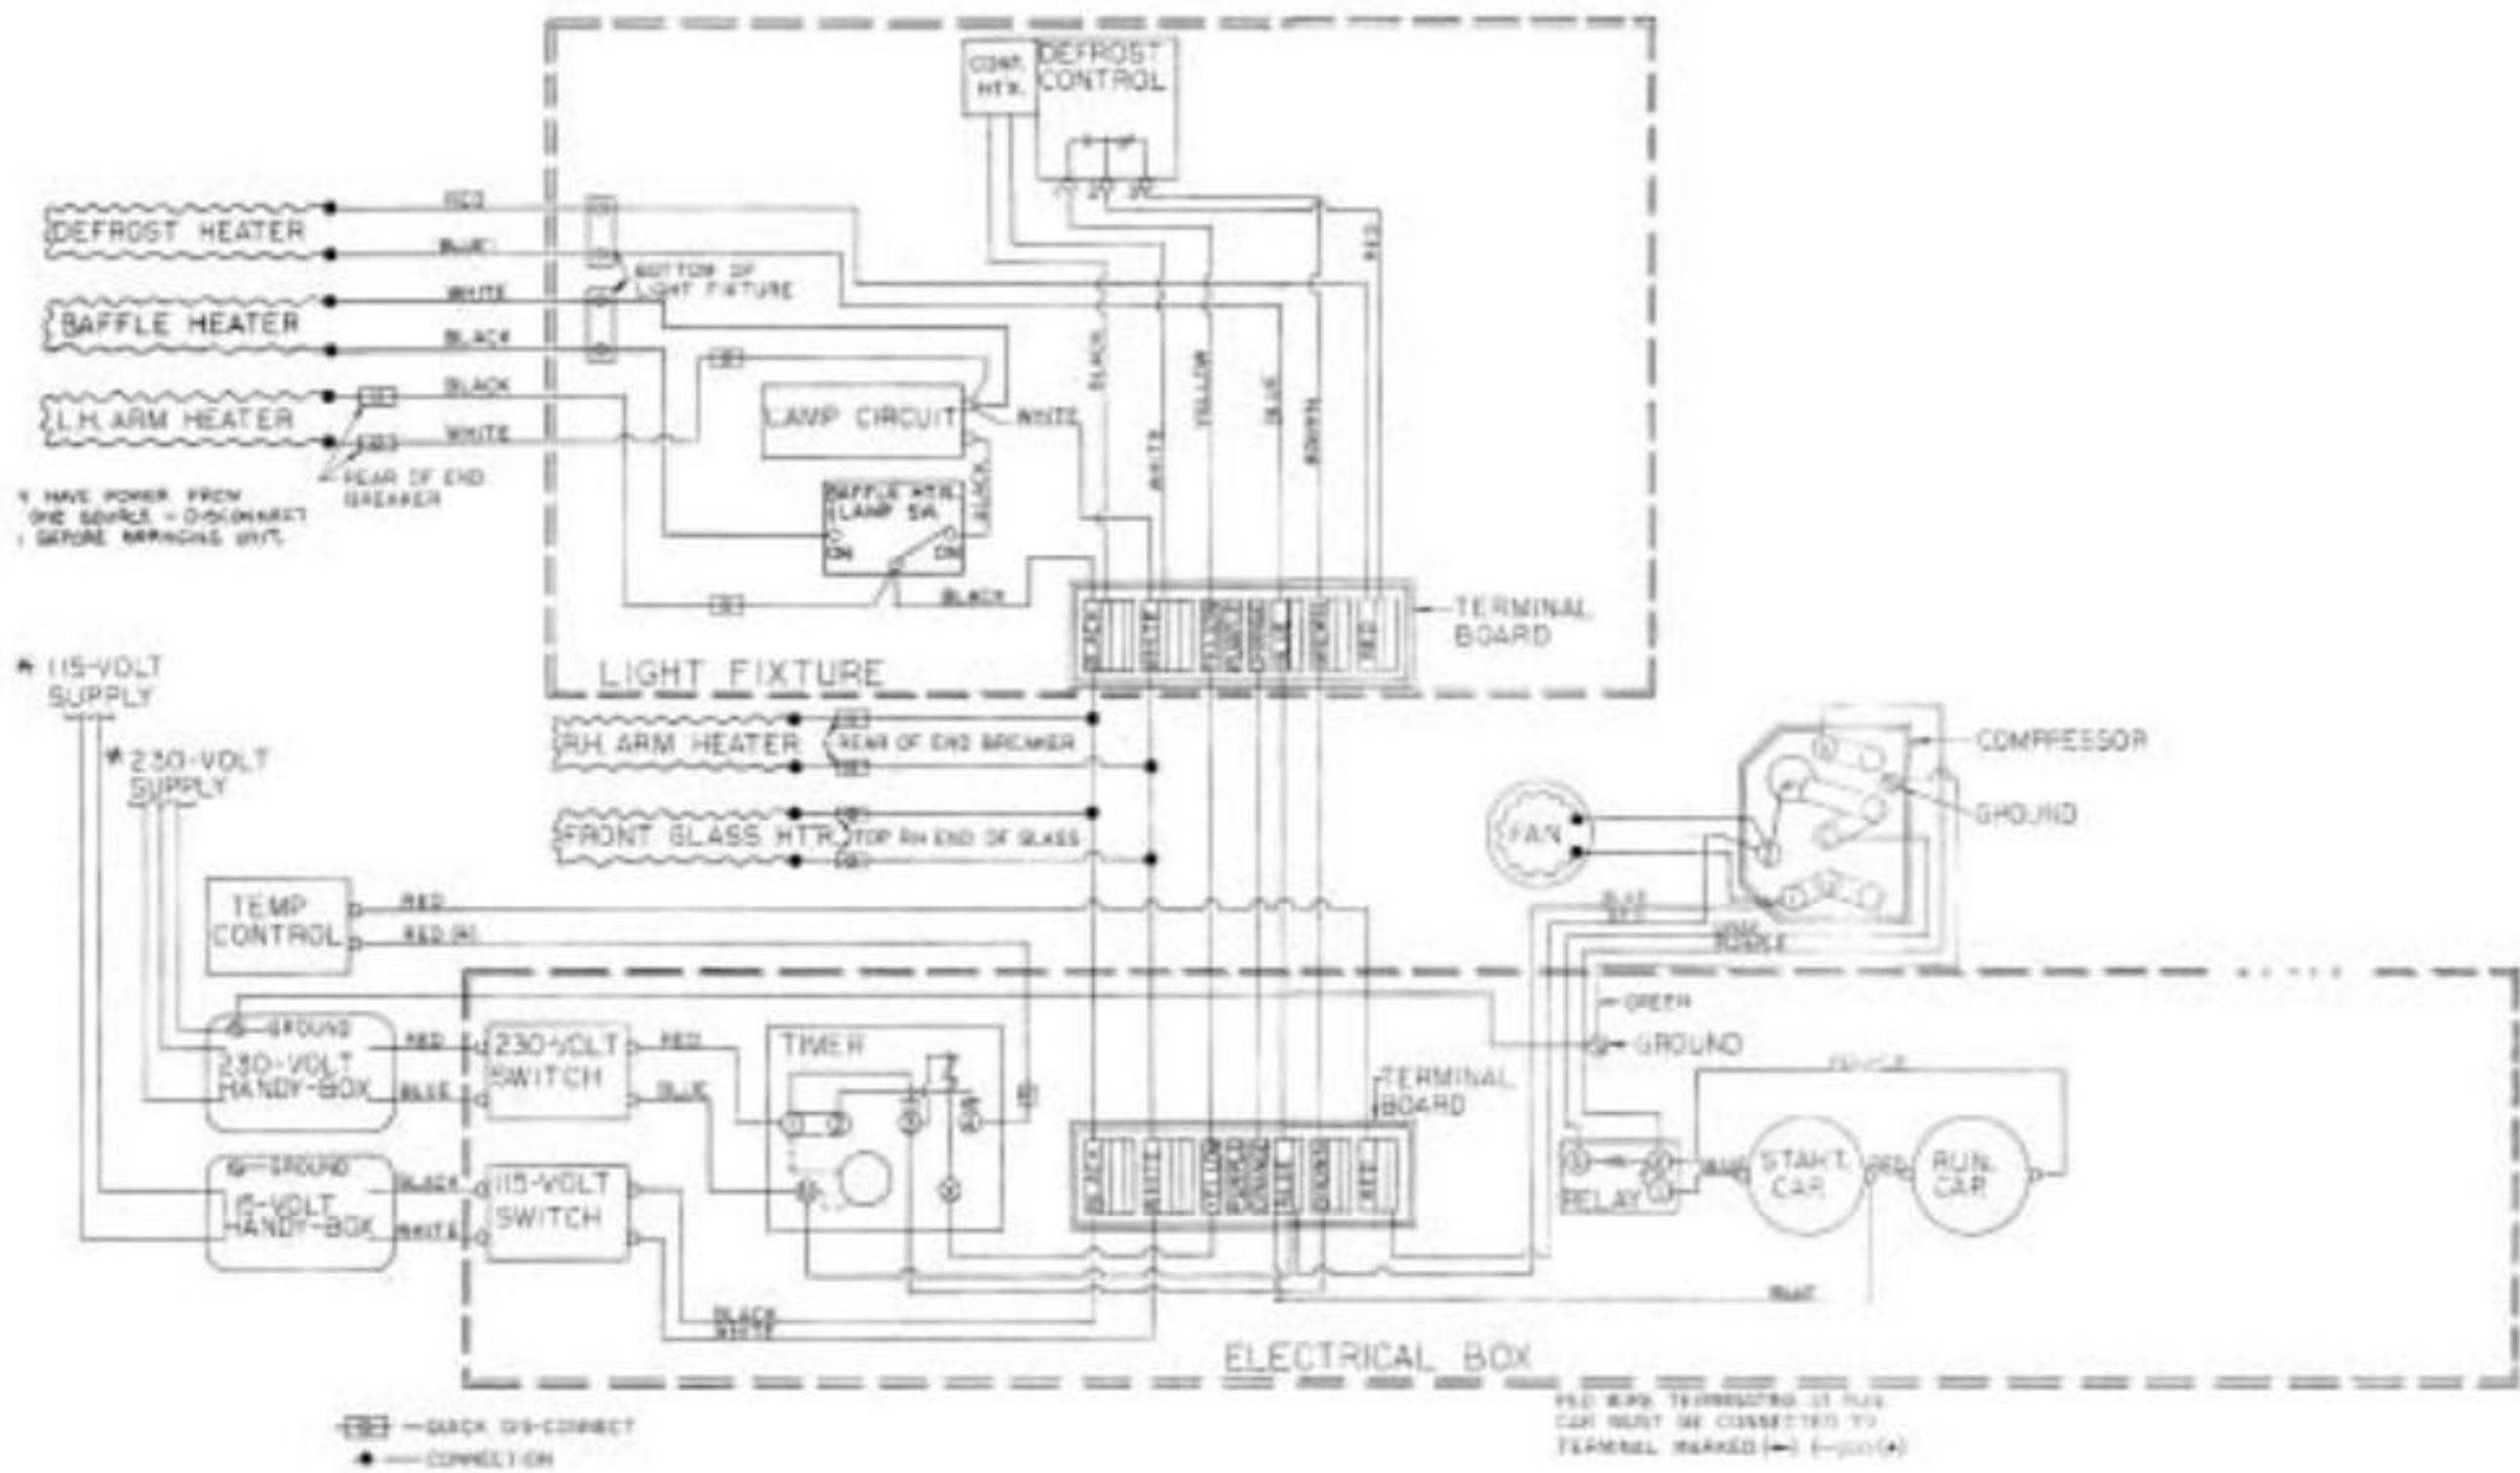

piccal)

QUICK CONNECT  
 CONNECTION

RED WIRE TERMINATED AT FAN  
 CAP. MUST BE CONNECTED TO  
 TERMINAL MARKED (1-10) (R)

FOR CHARTER USE ONLY  
 IN PART 4.3.6