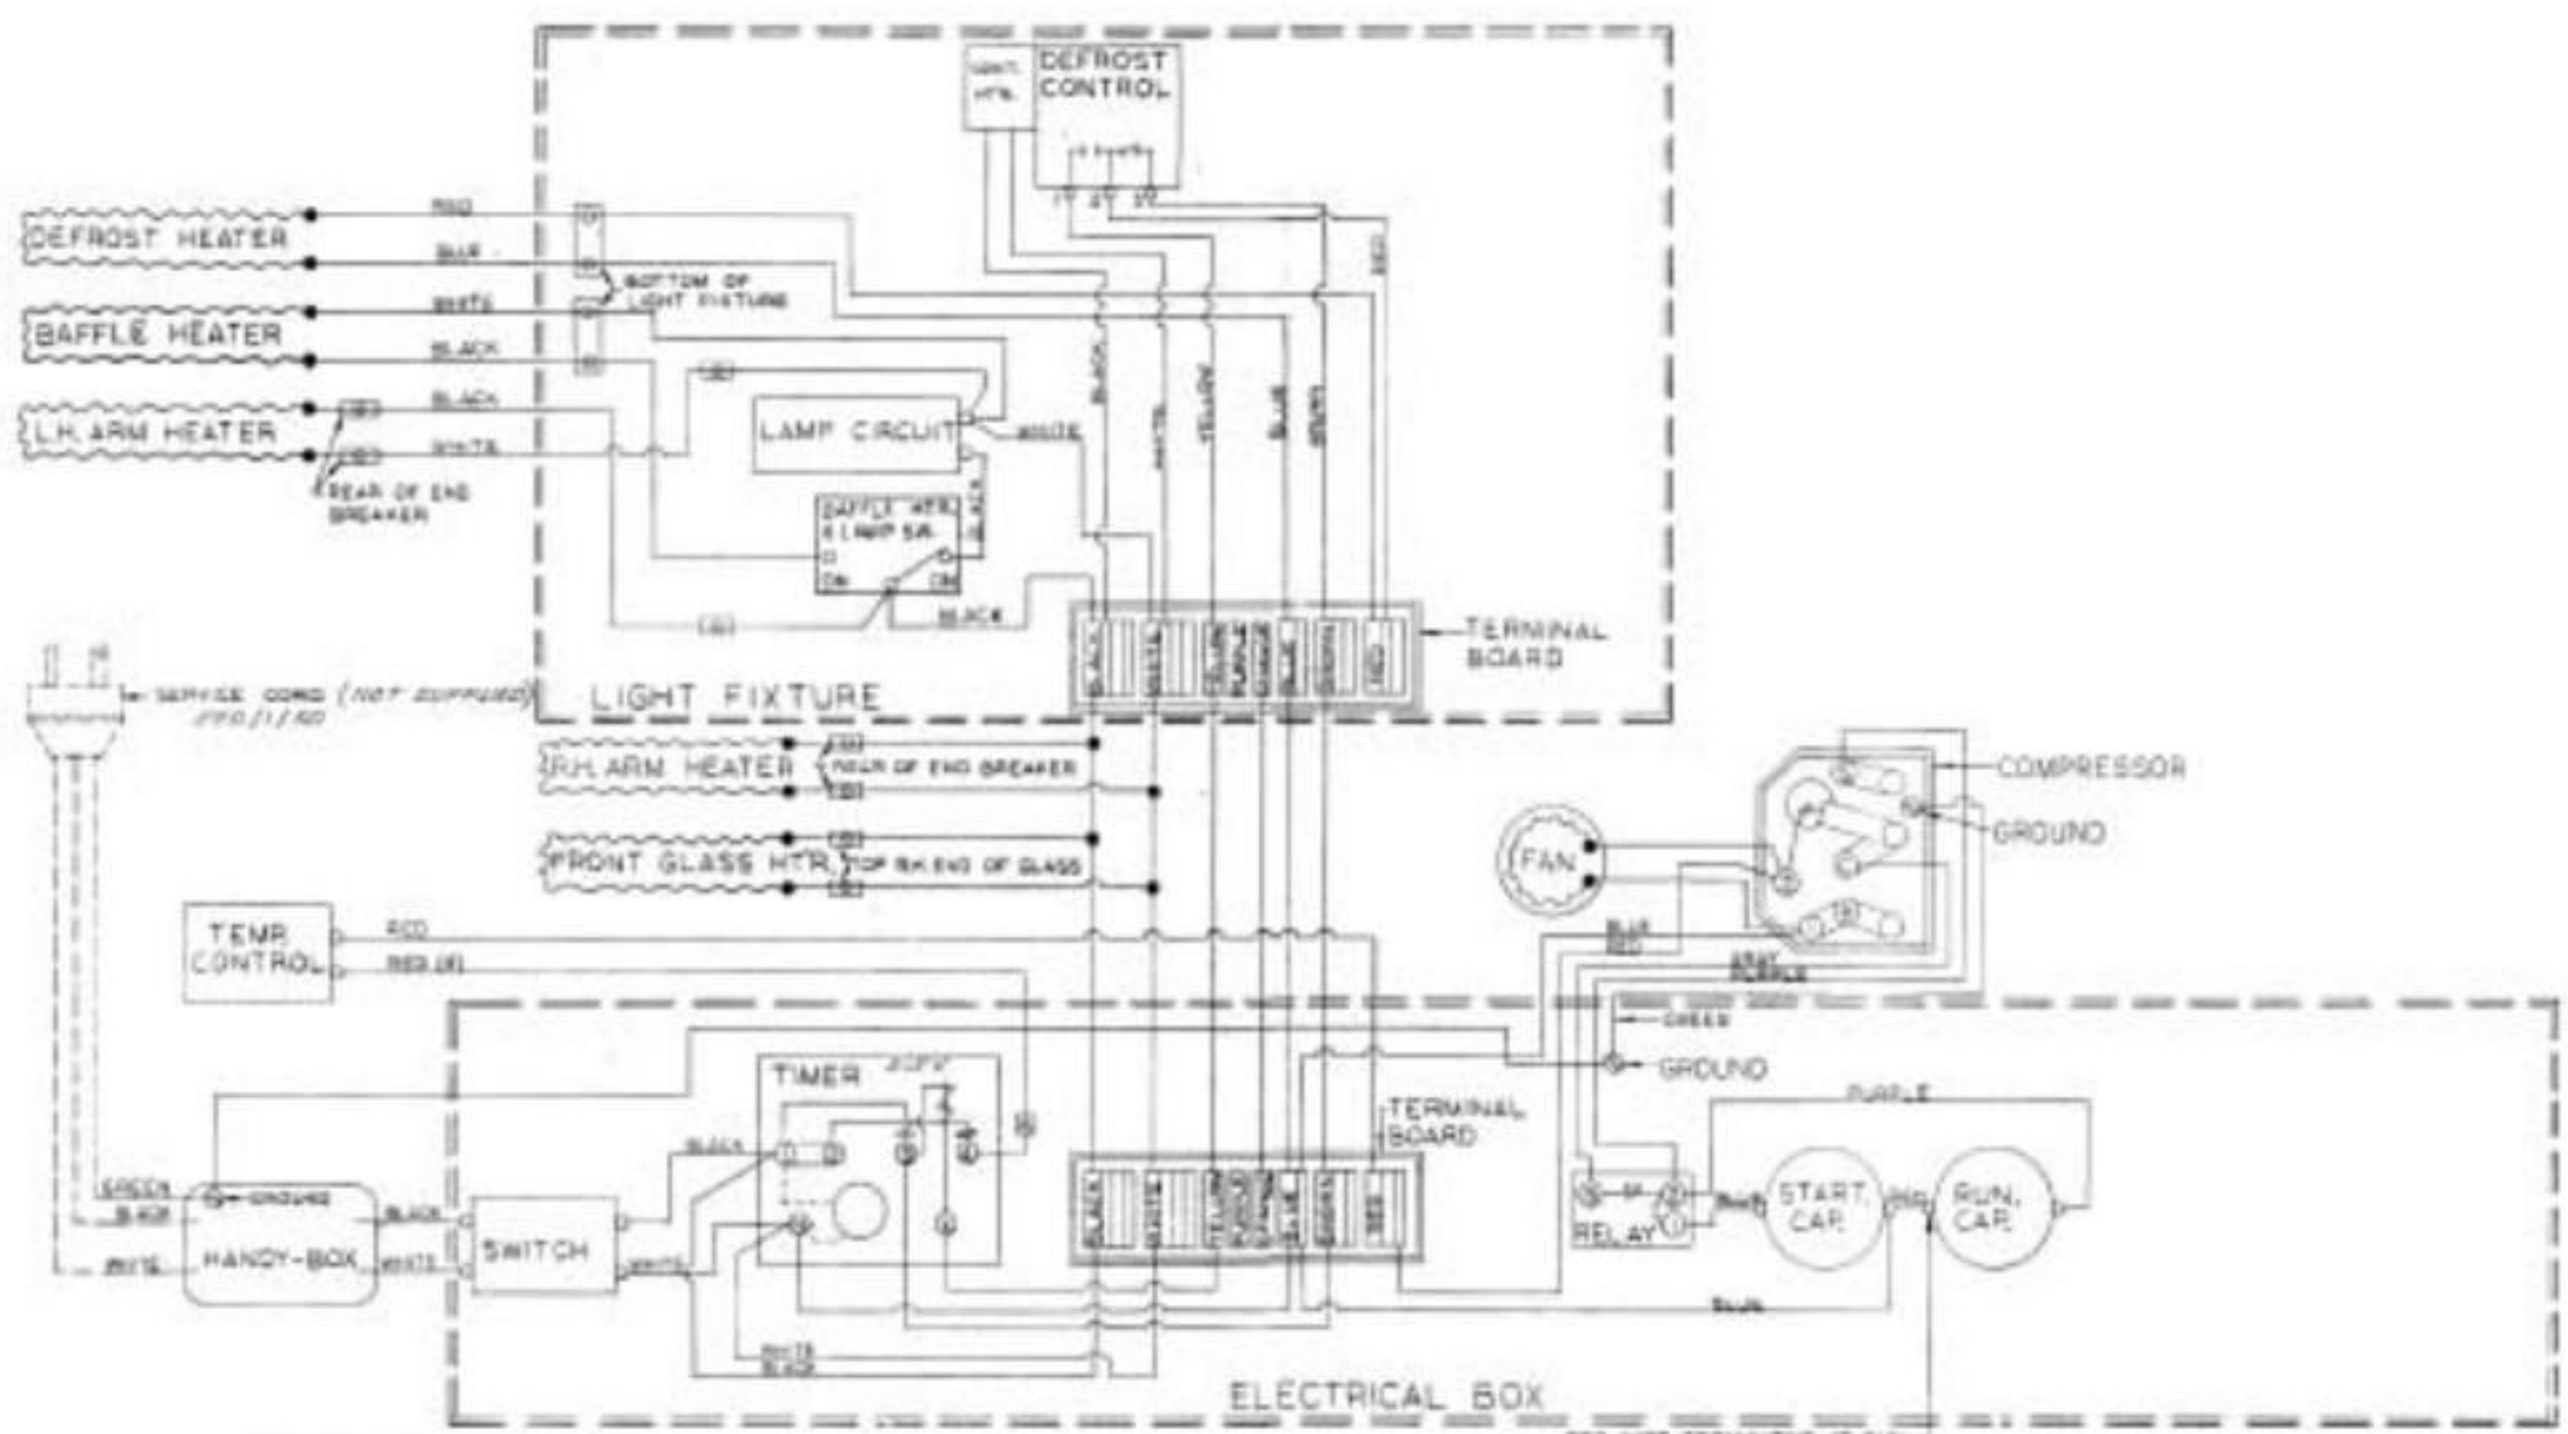

piccal)

QUICK CONNECT  
 CONNECTION

RED WIRE TERMINATED AT FAN  
 CAP. MUST BE CONNECTED TO  
 TERMINAL MARKED (1-10) (R)

FOR CHARTER USE ONLY  
 IN PART 4.3.6