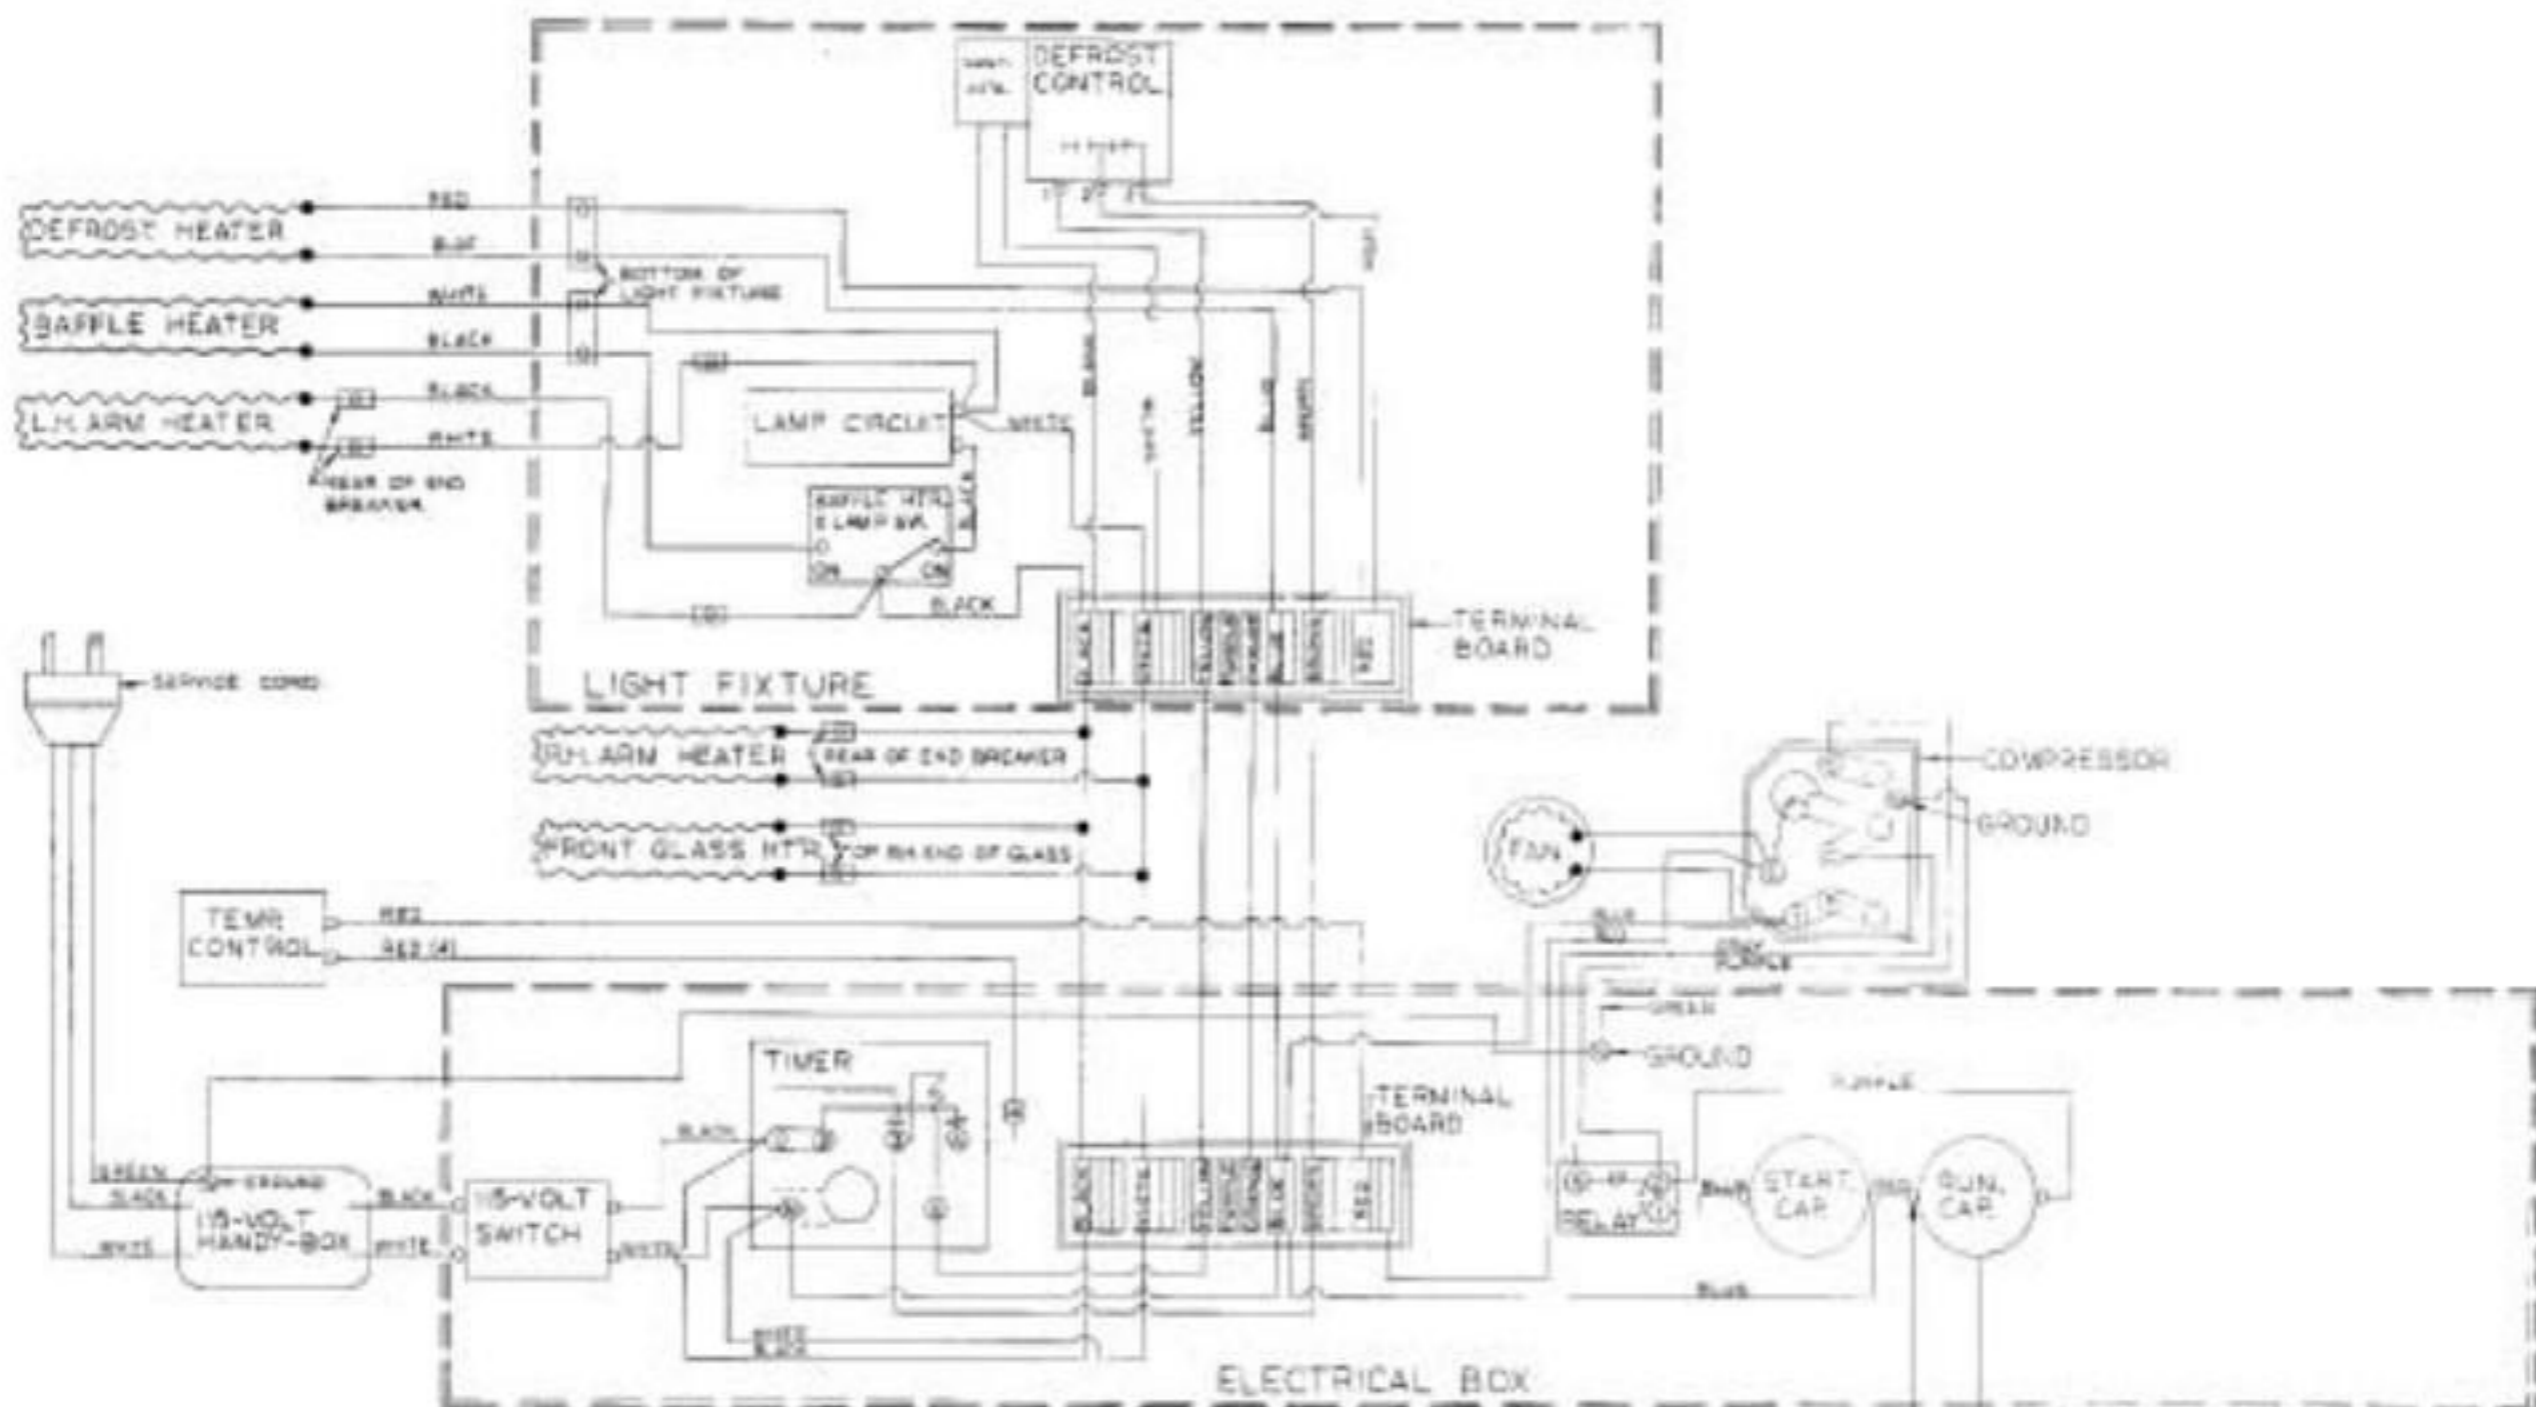

piccal)

QUICK CONNECT  
 CONNECTION

RED WIRE TERMINATED AT FAN  
 CAP. MUST BE CONNECTED TO  
 TERMINAL MARKED (1-10) (R)

FOR CHARTER USE ONLY  
 IN PART 4.3.6