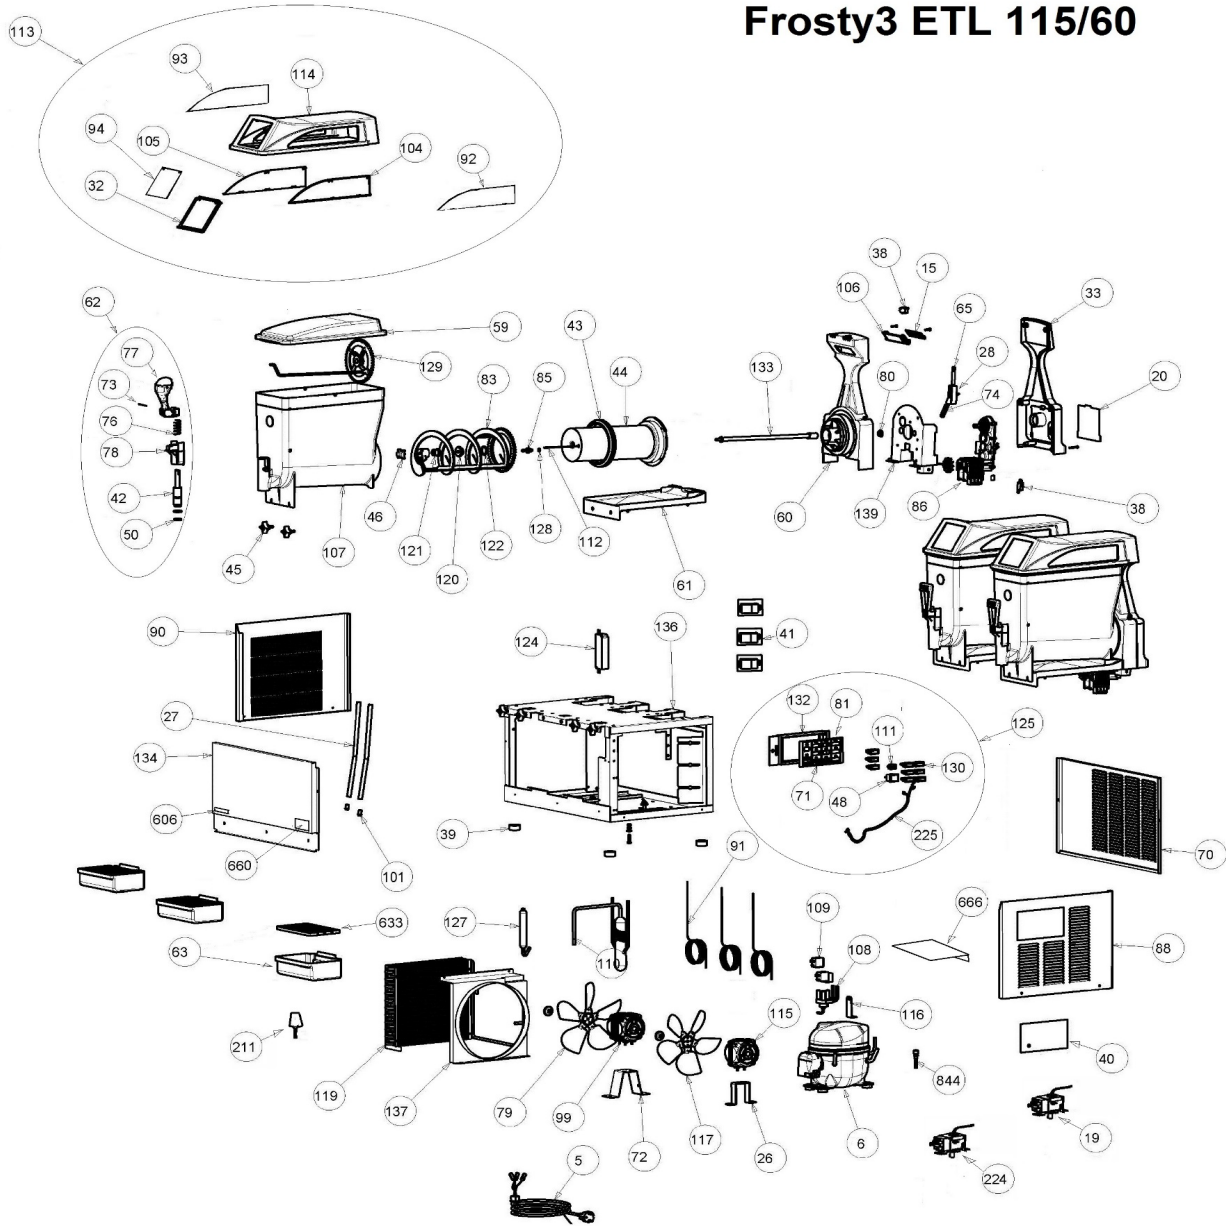

01.CFD03B/115 - 1206-011

Frosty3 ETL 115/60

Position #	Part #	DESCRIPTION
0	04.ZZ0597.001	LUBRICANT TUBE
0	04.ZZ0023.001	PADDING FEET
0	03.FD0010.001	PACKAGING
0	03.FD0009.001	LID PACKAGING FROSTY 3
0	03.FD0008.001	EXTERNAL PACKAGING FROSTY 2017
0	03.FD0005.001	PROTECTION PACKAGING
0	03.FD0002.001	PALLET FROSTY 3 2017