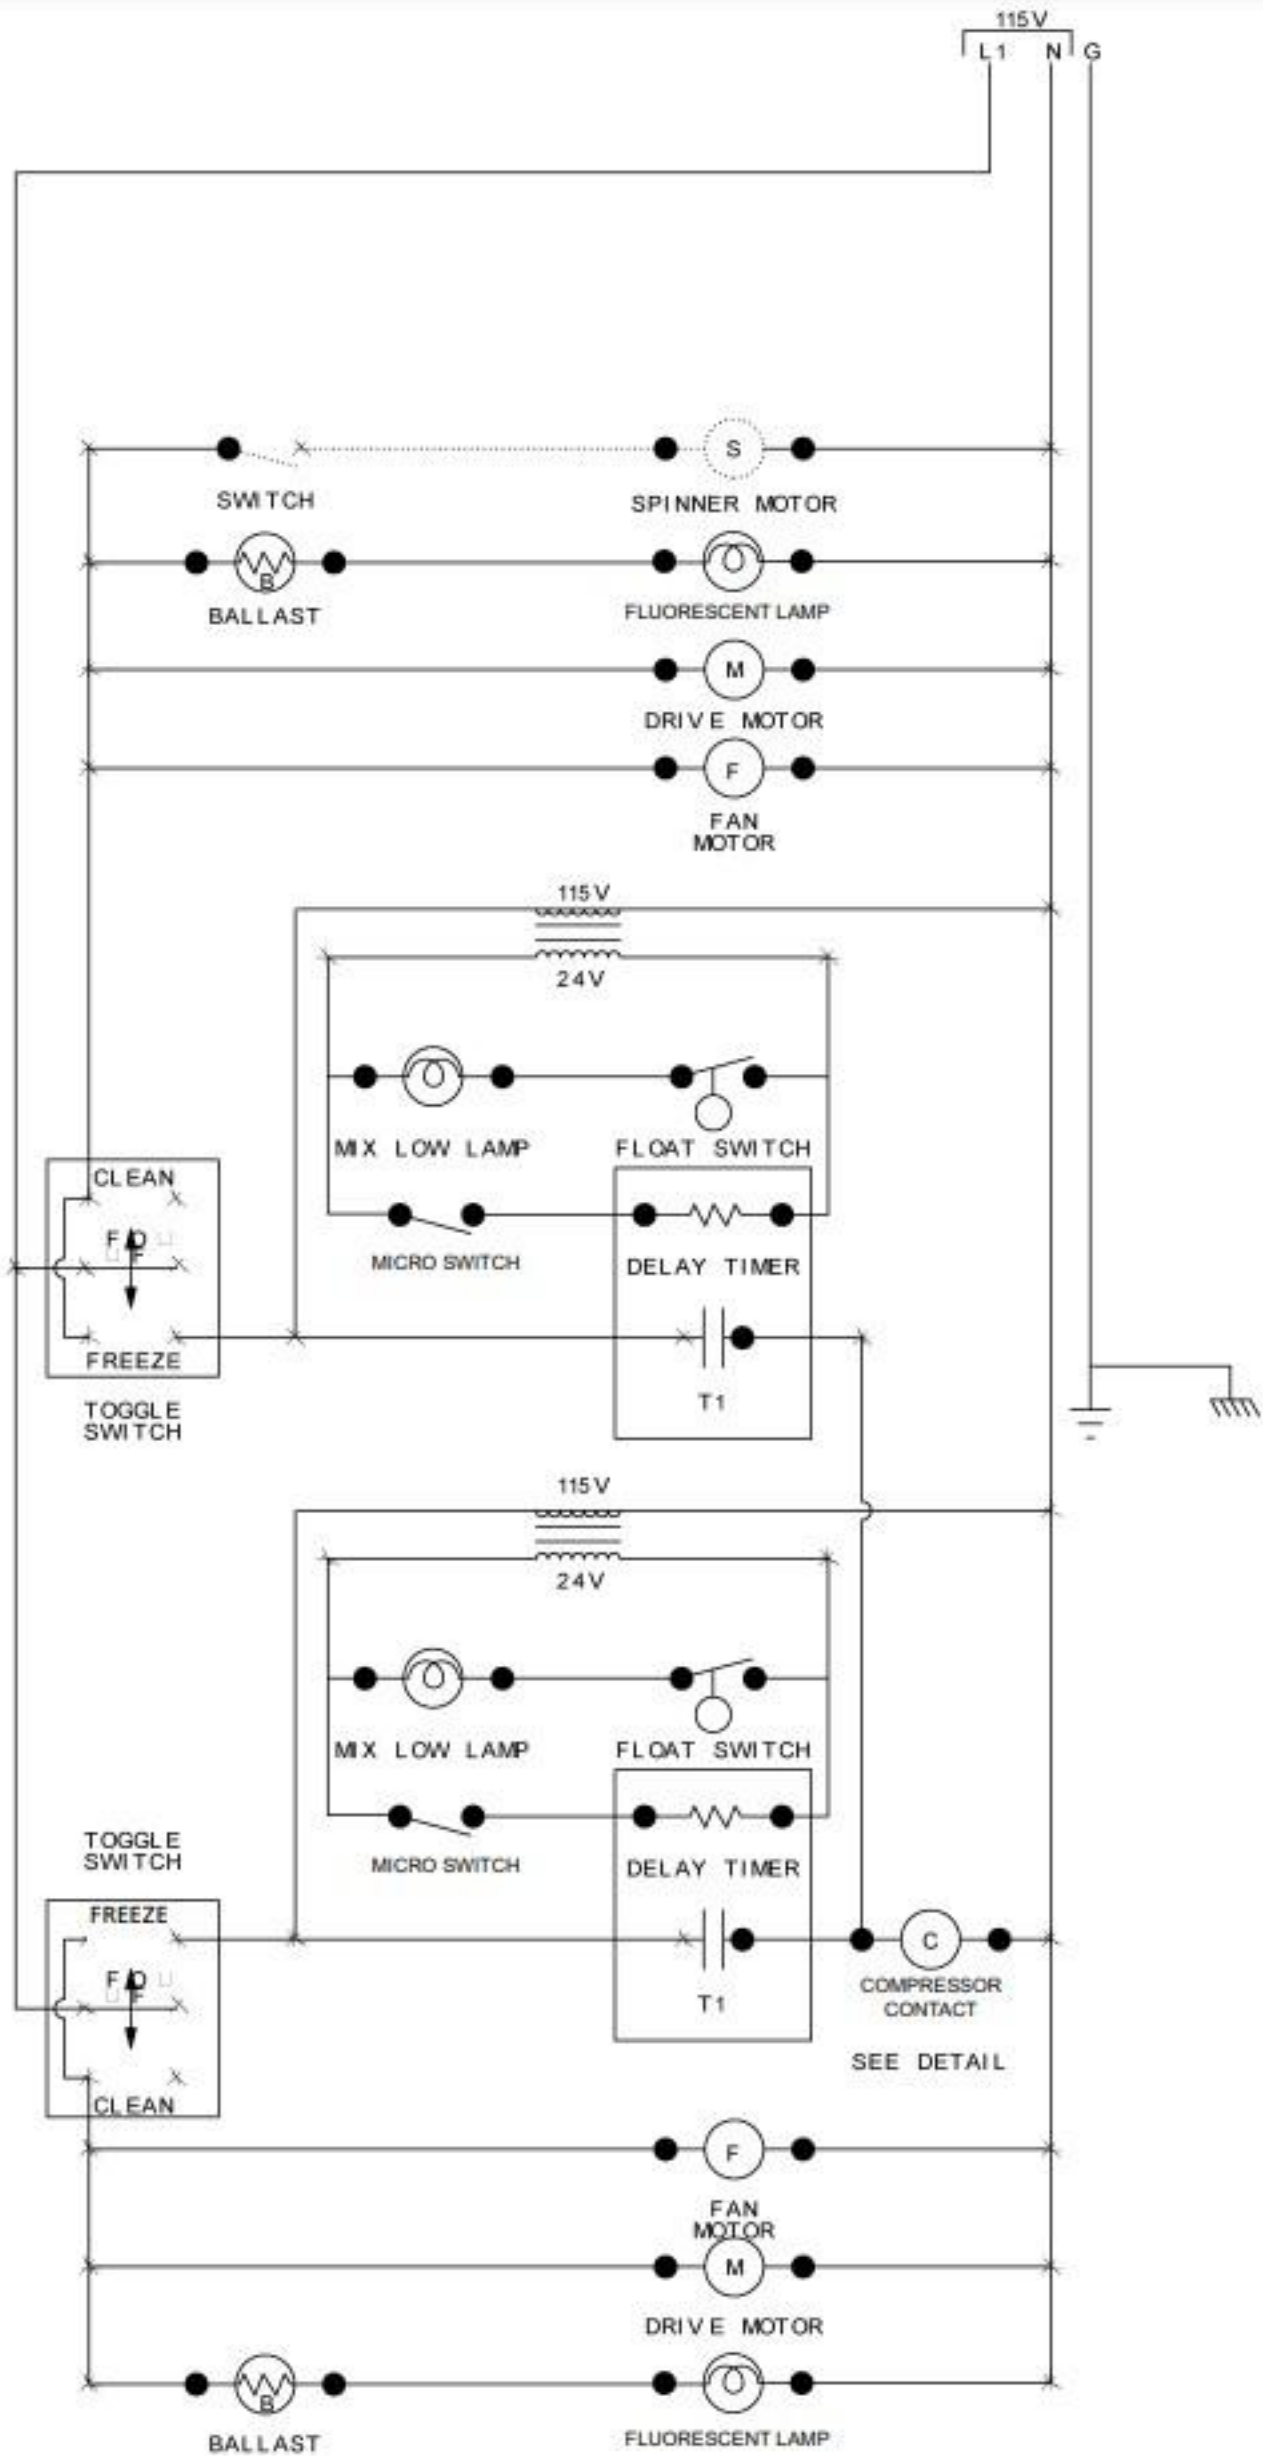

220V Model

Item No.	Part No.	Description	Item No.	Part No.	Description
70	W0572032	Transformer	76	W0570912	Switch
71	W0570617	Run Capacitor	77	W0570018	Indicator Light
72	W0570638	Compressor Relay	78	W0570044	Light Socket
73	W0570603	Start Capacitor	79	W0570045	Ballast
74	W0570651	Time Delay Relay	80	W0570043	Bulb
75	W0570235	Terminal Block			