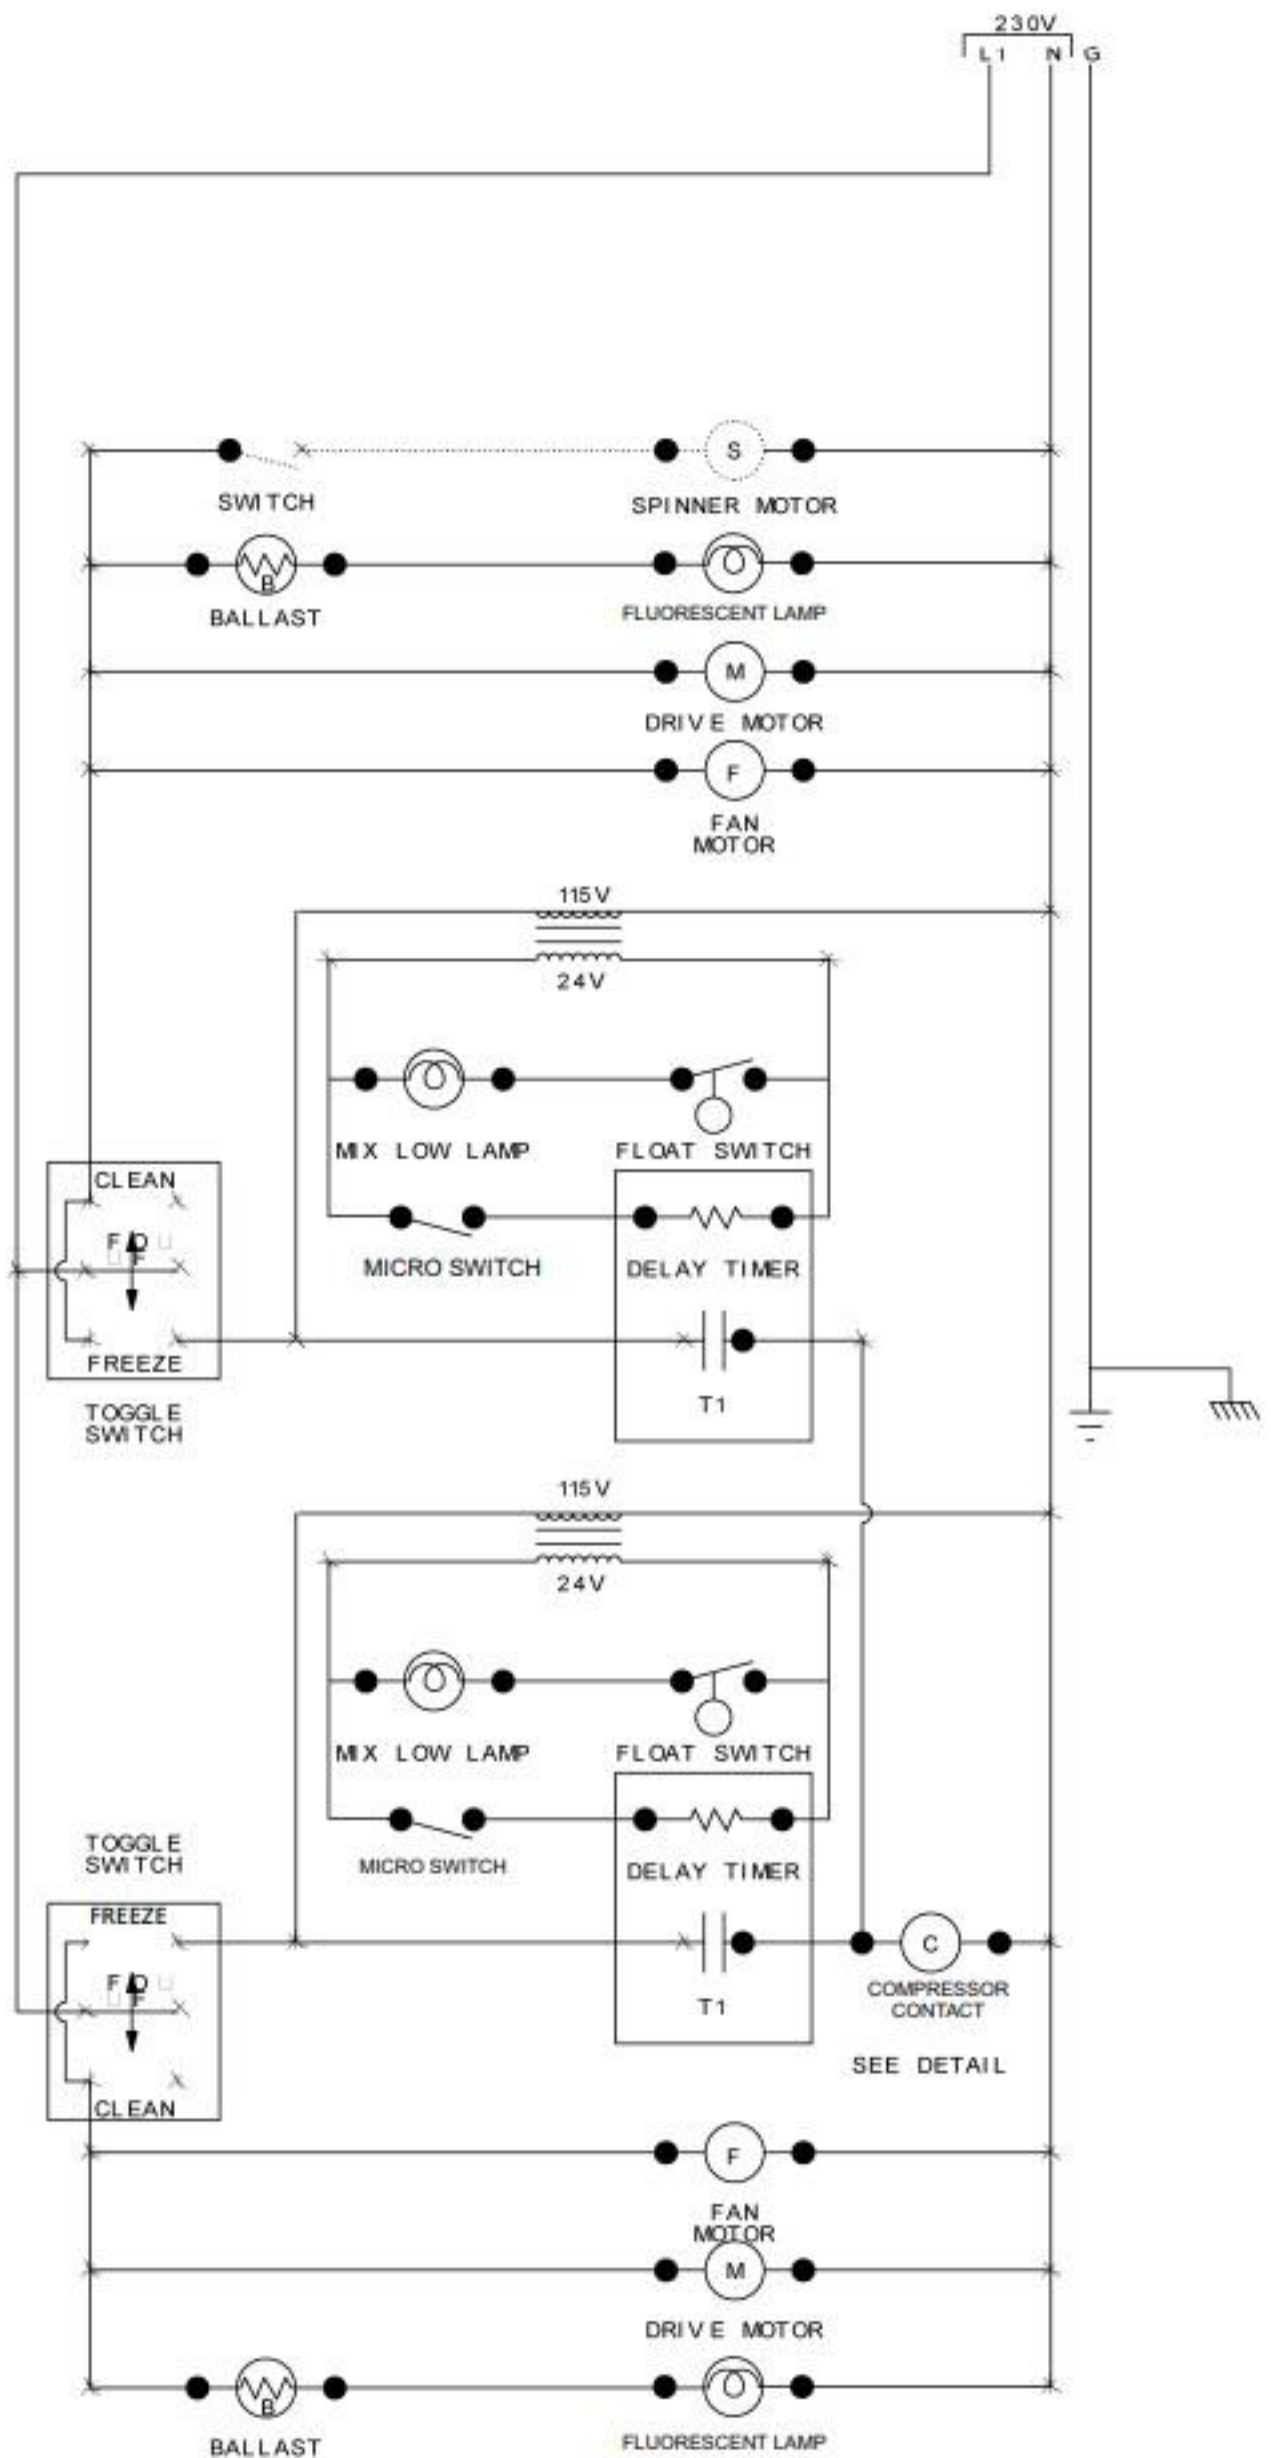

220V Model

Item No.	Part No.	Description	Item No.	Part No.	Description
70	W0572032	Transformer	76	W0570912	Switch
71	W0570617	Run Capacitor	77	W0570018	Indicator Light
72	W0570638	Compressor Relay	78	W0570044	Light Socket
73	W0570603	Start Capacitor	79	W0570045	Ballast
74	W0570651	Time Delay Relay	80	W0570043	Bulb
75	W0570235	Terminal Block			