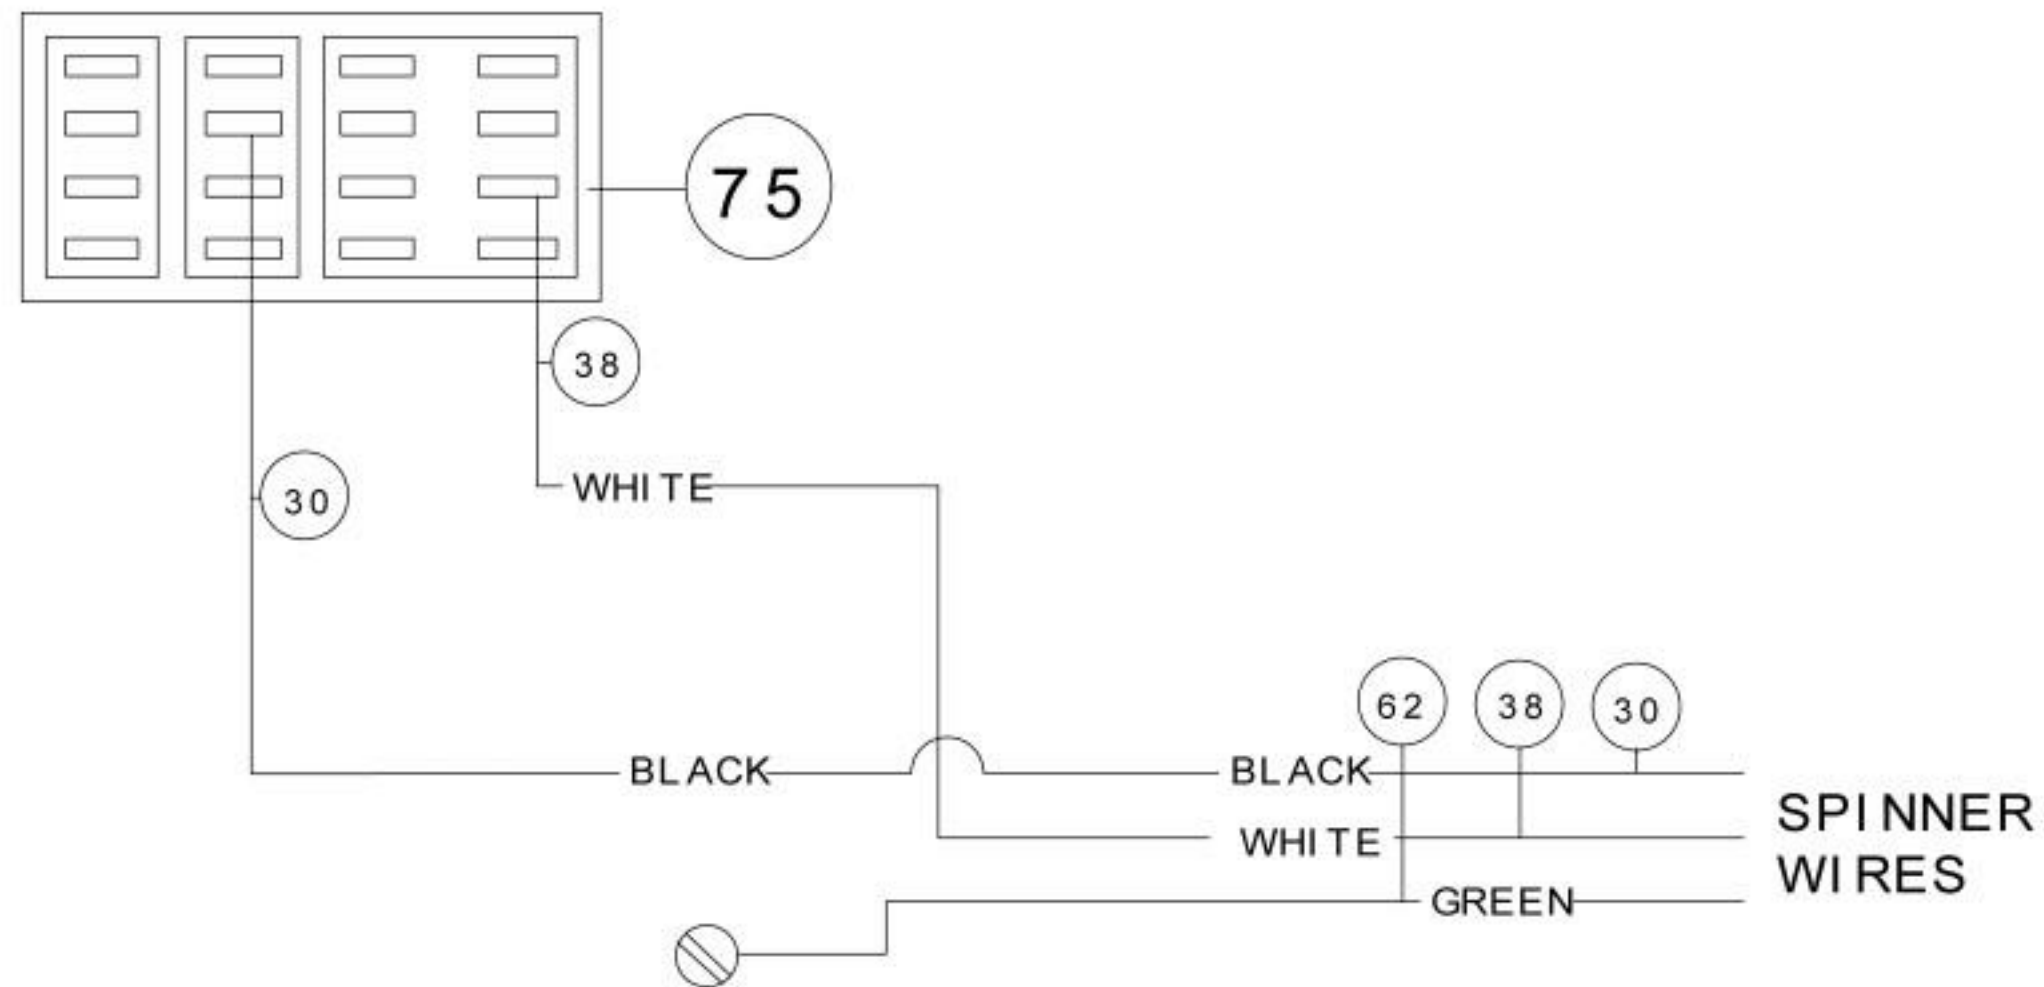

220V Model

Item No.	Part No.	Description	Item No.	Part No.	Description
70	W0572032	Transformer	76	W0570912	Switch
71	W0570617	Run Capacitor	77	W0570018	Indicator Light
72	W0570638	Compressor Relay	78	W0570044	Light Socket
73	W0570603	Start Capacitor	79	W0570045	Ballast
74	W0570651	Time Delay Relay	80	W0570043	Bulb
75	W0570235	Terminal Block			