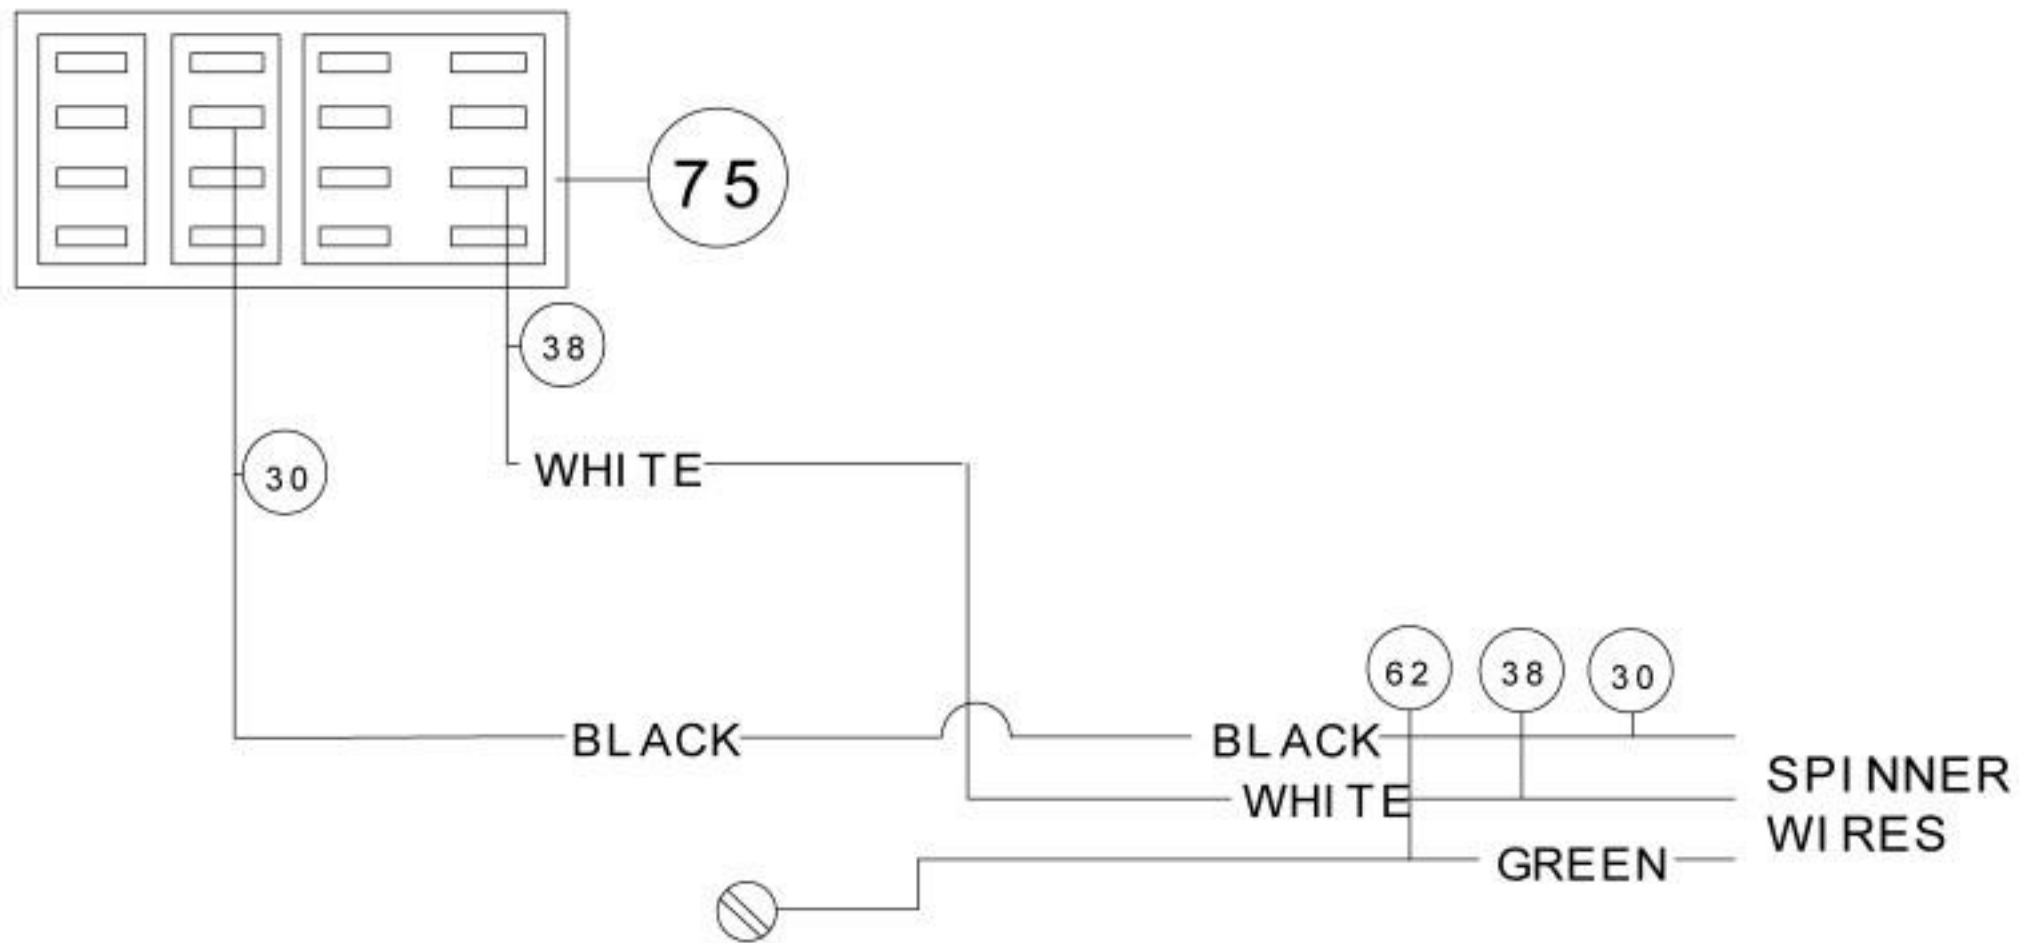

220V Model

Item No.	Part No.	Description	Item No.	Part No.	Description
70	W0572032	Transformer	76	W0570912	Switch
71	W0570617	Run Capacitor	77	W0570018	Indicator Light
72	W0570638	Compressor Relay	78	W0570044	Light Socket
73	W0570603	Start Capacitor	79	W0570045	Ballast
74	W0570651	Time Delay Relay	80	W0570043	Bulb
75	W0570235	Terminal Block			