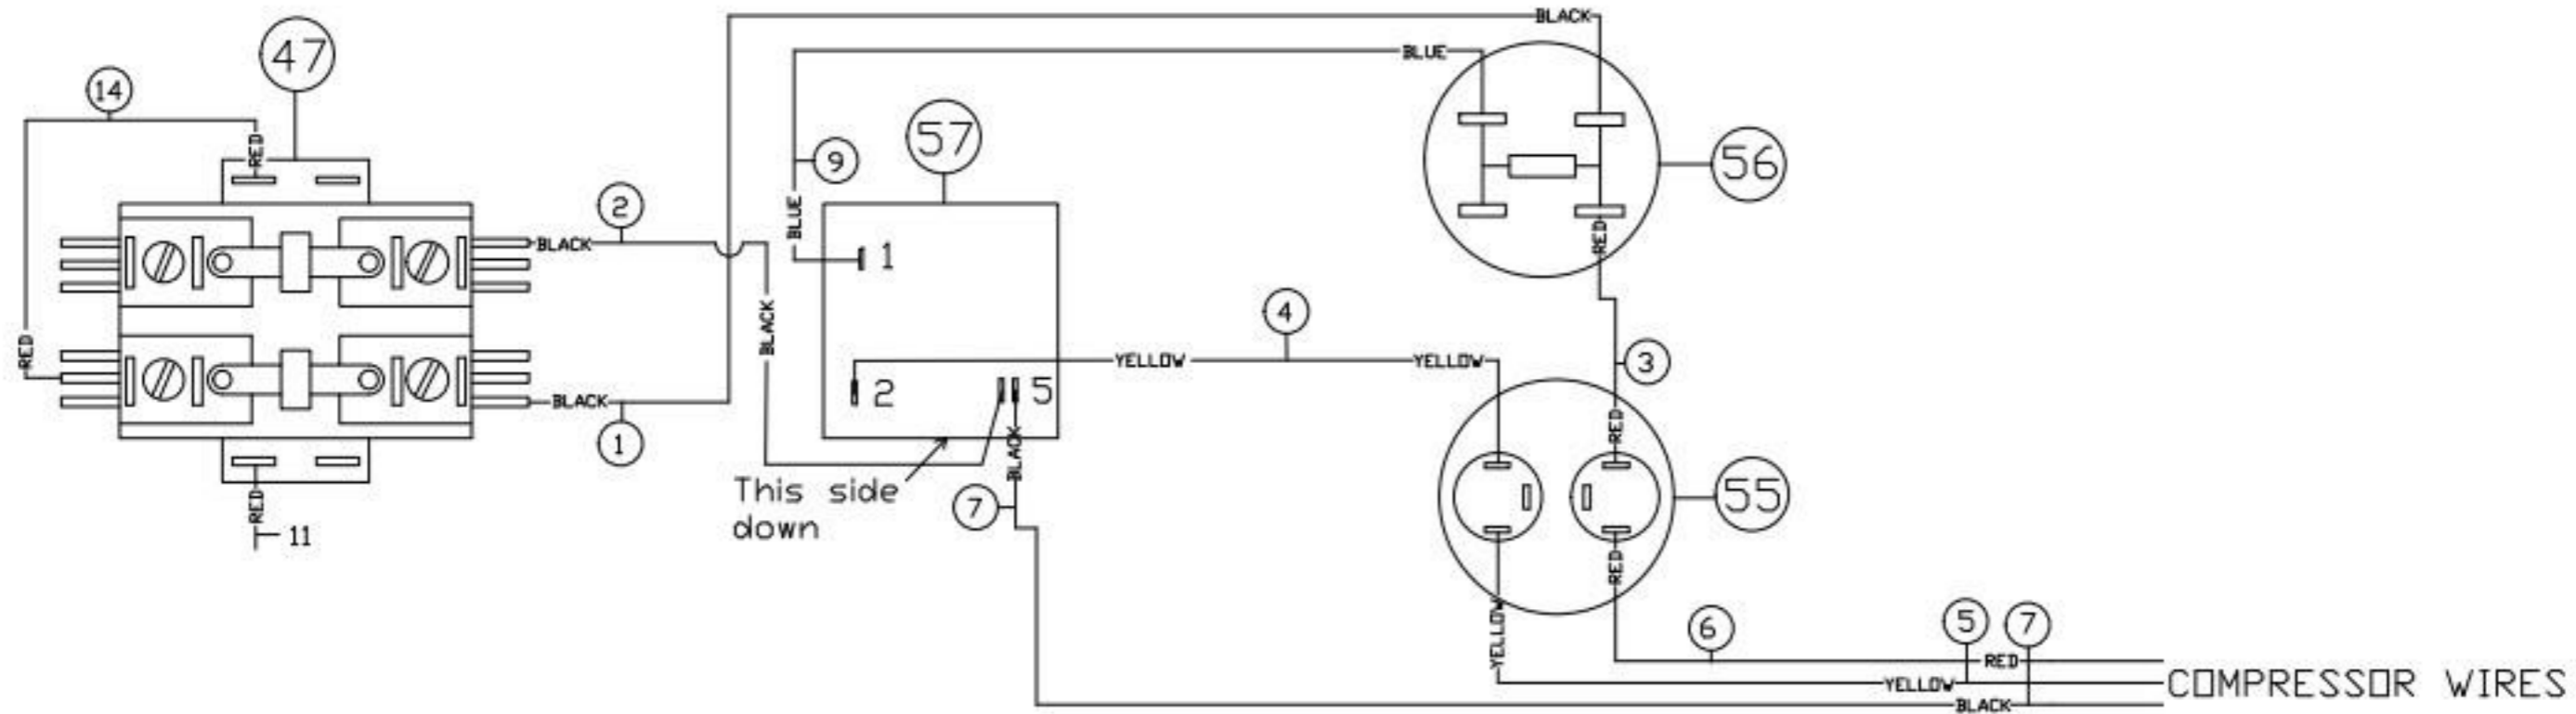

ITEM NO.	PART NO.	DESCRIPTION
47	W0570635	CONTACTOR
48	W0570651	SEQUENCER
49	W0570912	TOGGLE SWITCH
50	W0570235	TERMINAL BLOCK
52	W0570688	TRANSFORMER
53	W0570018	INDICATOR LIGHT
55	W0570629	RUN CAPACITOR
56	W0570628	START CAPACITOR
57	W0570630	COMPRESSOR RELAY
58	W0570050	FLUOROSCENT LIGHT
59	W0570049	LIGHT SOCKET
60	W0570059	BALLAST

208/230 V. 60Hz.

L1 L2 G