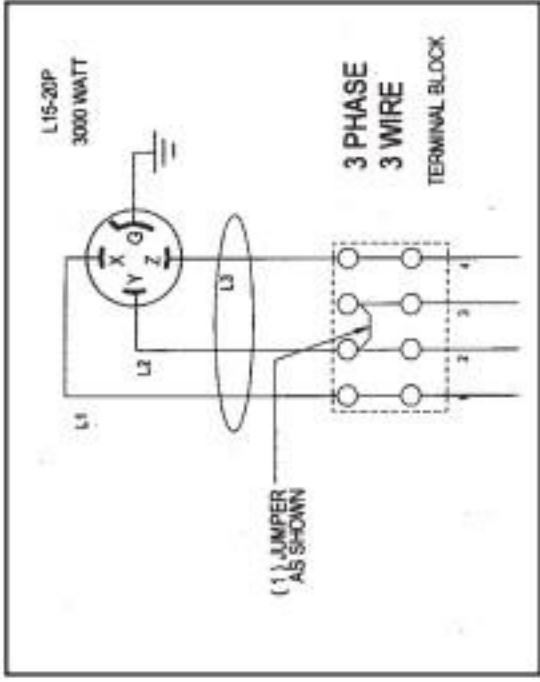

WIRING DIAGRAM 1000CH SERIES Upper and Lower Ovens

208/240 VOLT

SWITCH