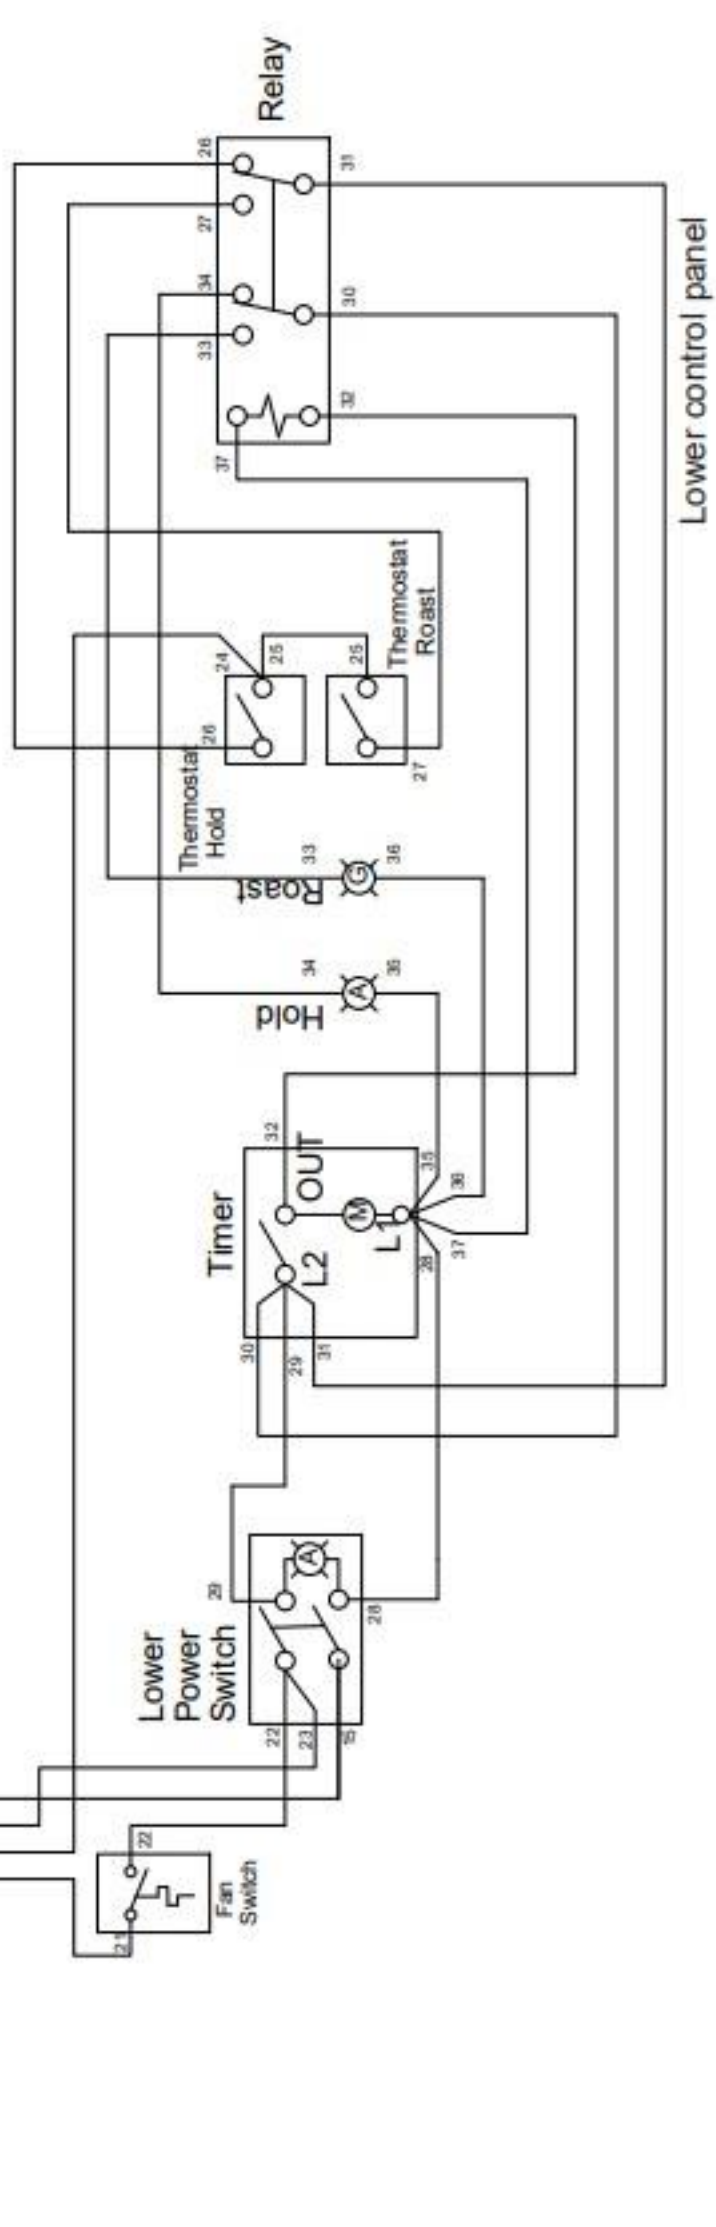

WIRING DIAGRAM 1000CH SERIES Upper and Lower Ovens

208/240 VOLT

SWITCH