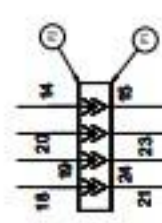

WIRING DIAGRAM 1000CH SERIES Upper and Lower Ovens

208/240 VOLT

SWITCH