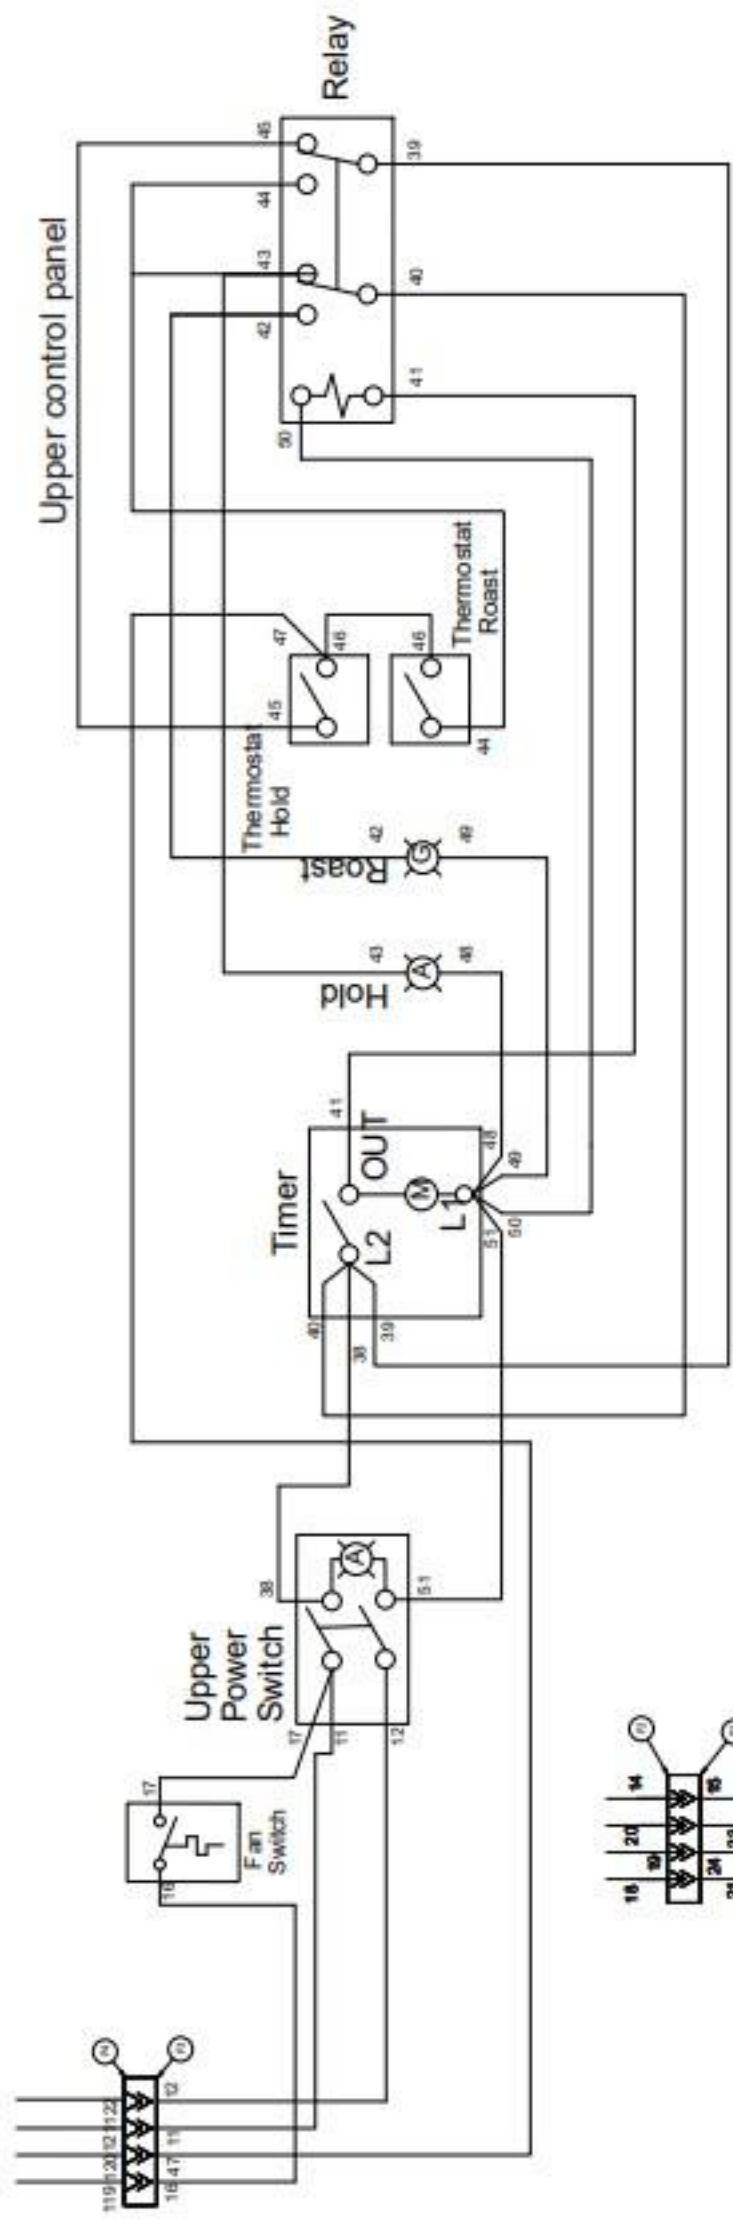

WIRING DIAGRAM 1000CH SERIES Upper and Lower Ovens

208/240 VOLT

SWITCH