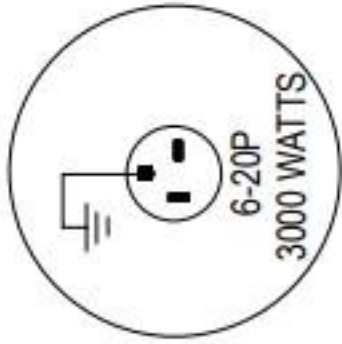

WIRING DIAGRAM 1000CH SERIES Upper and Lower Ovens

208/240 VOLT

SWITCH