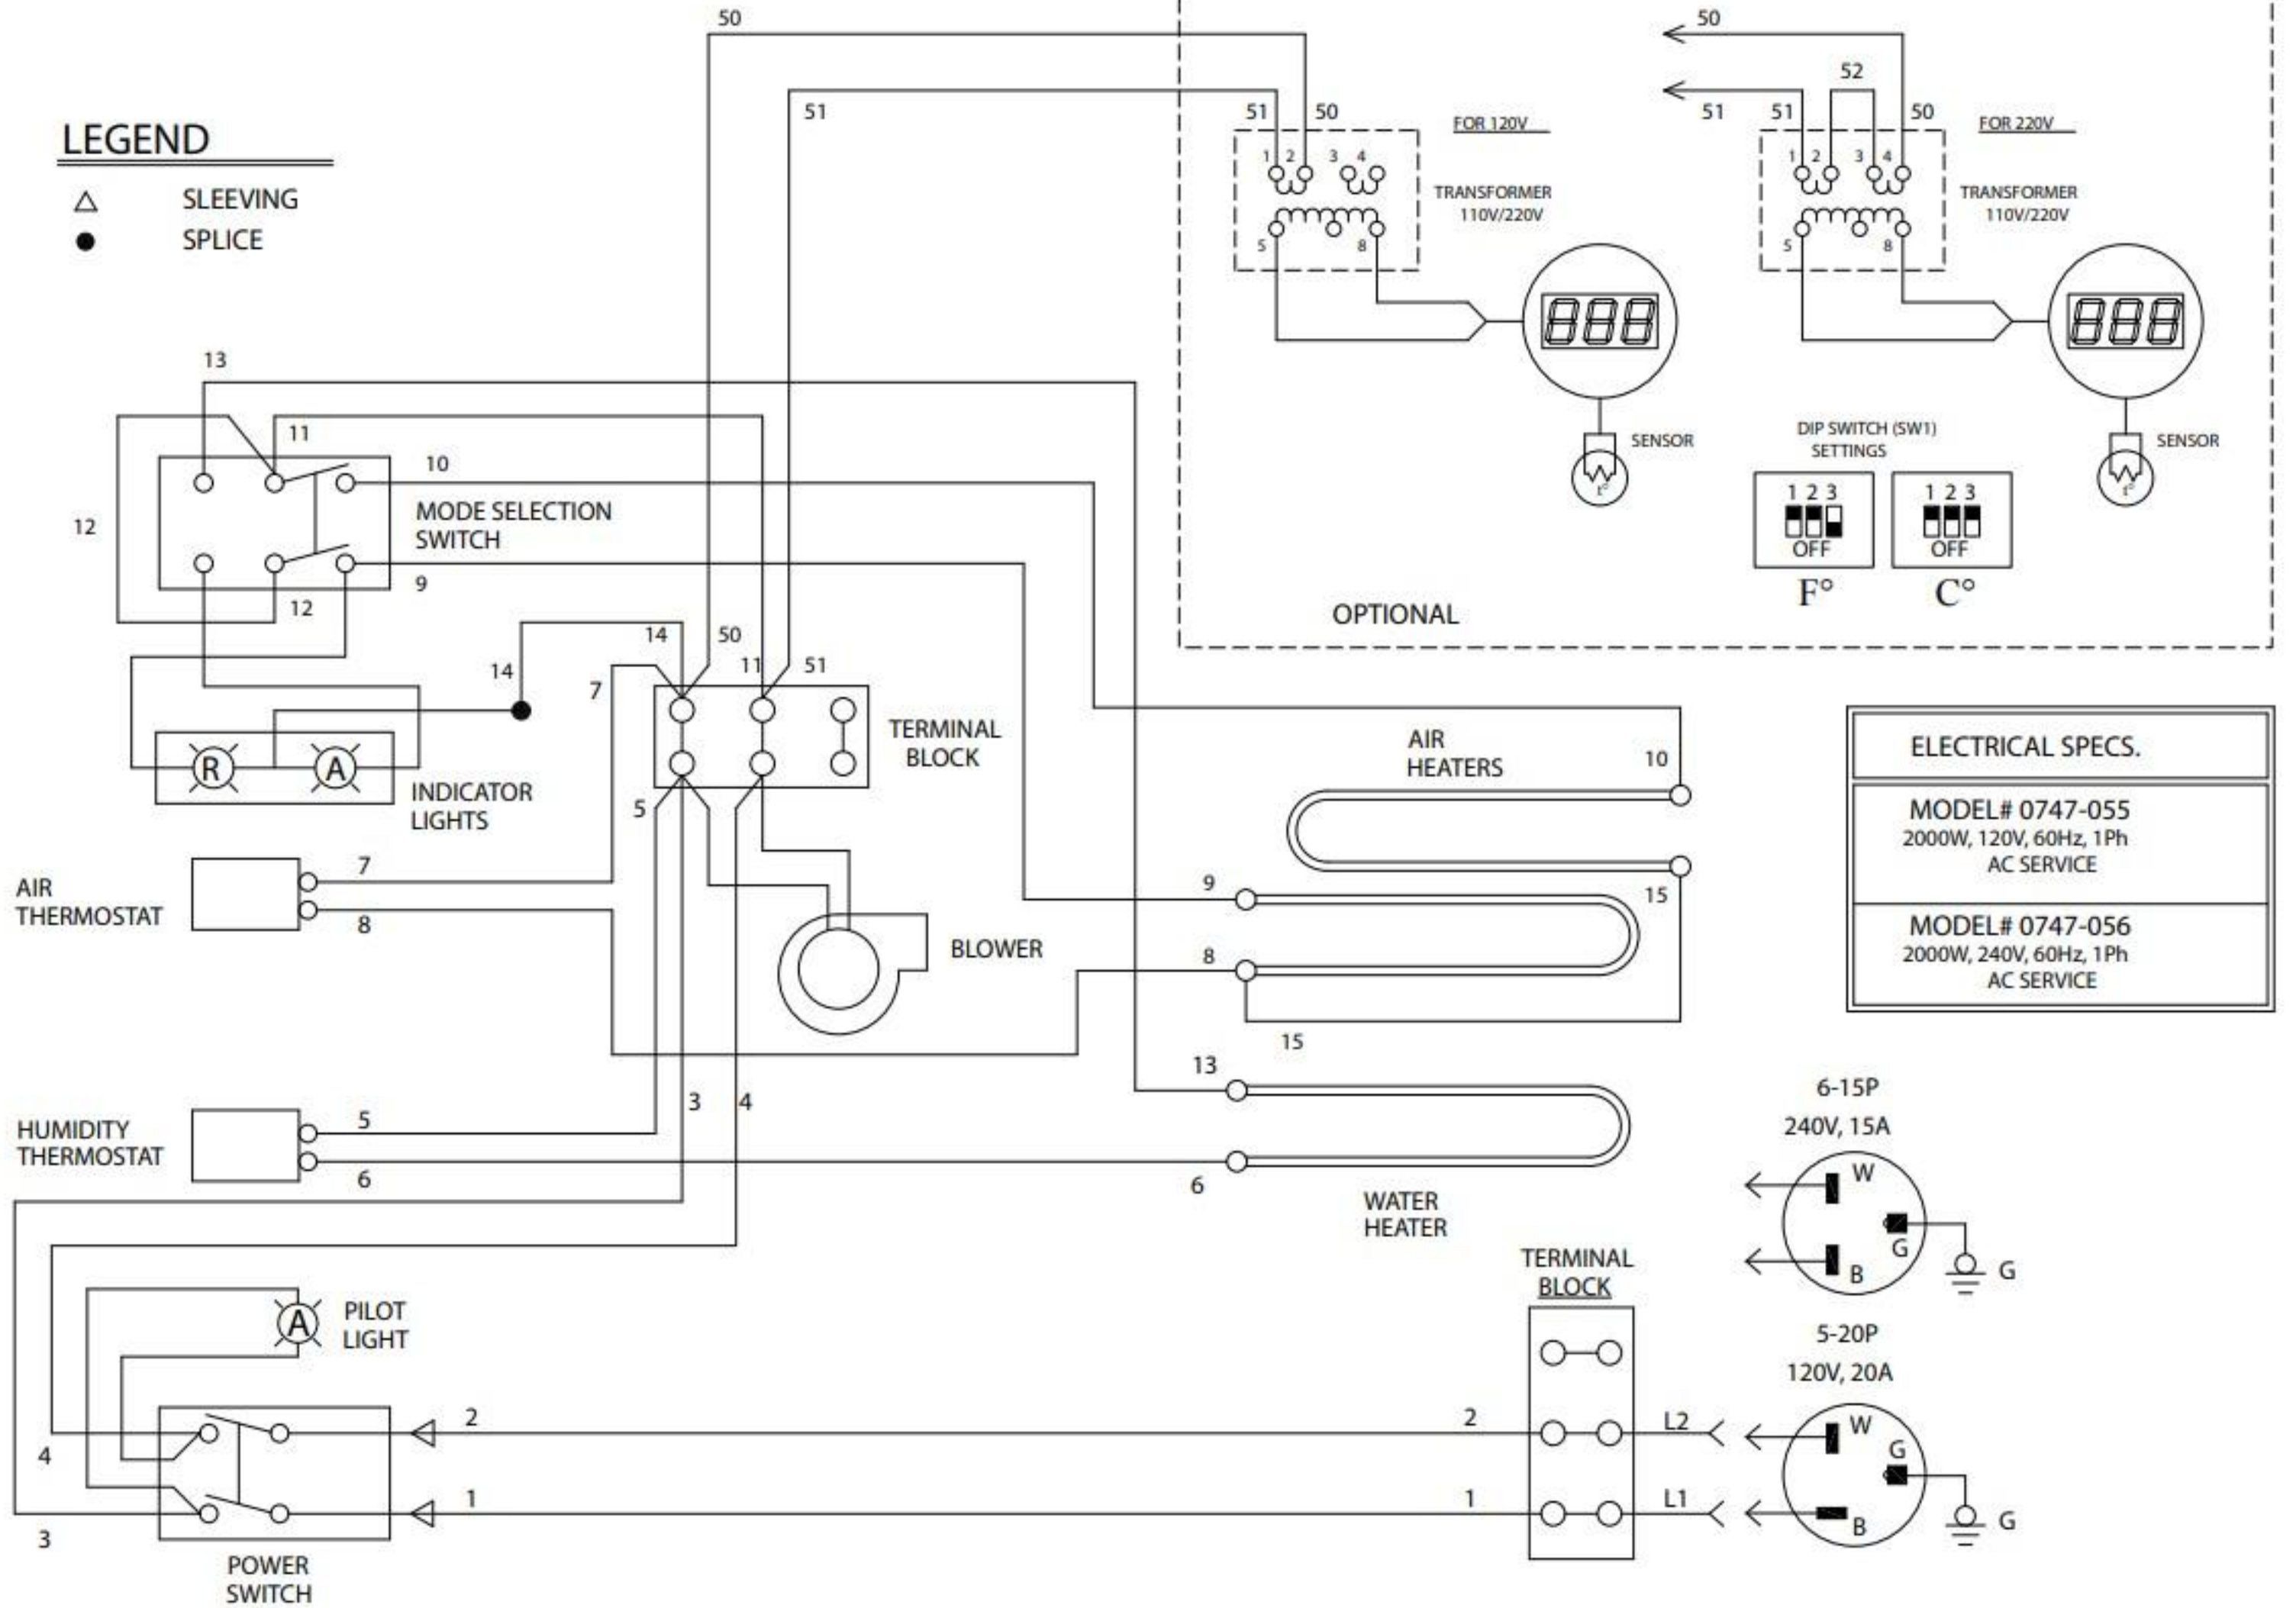

LEGEND

- △ SLEEVING
- SPLICE

ELECTRICAL SPECS.
MODEL# 0747-055 2000W, 120V, 60Hz, 1Ph AC SERVICE
MODEL# 0747-056 2000W, 240V, 60Hz, 1Ph AC SERVICE